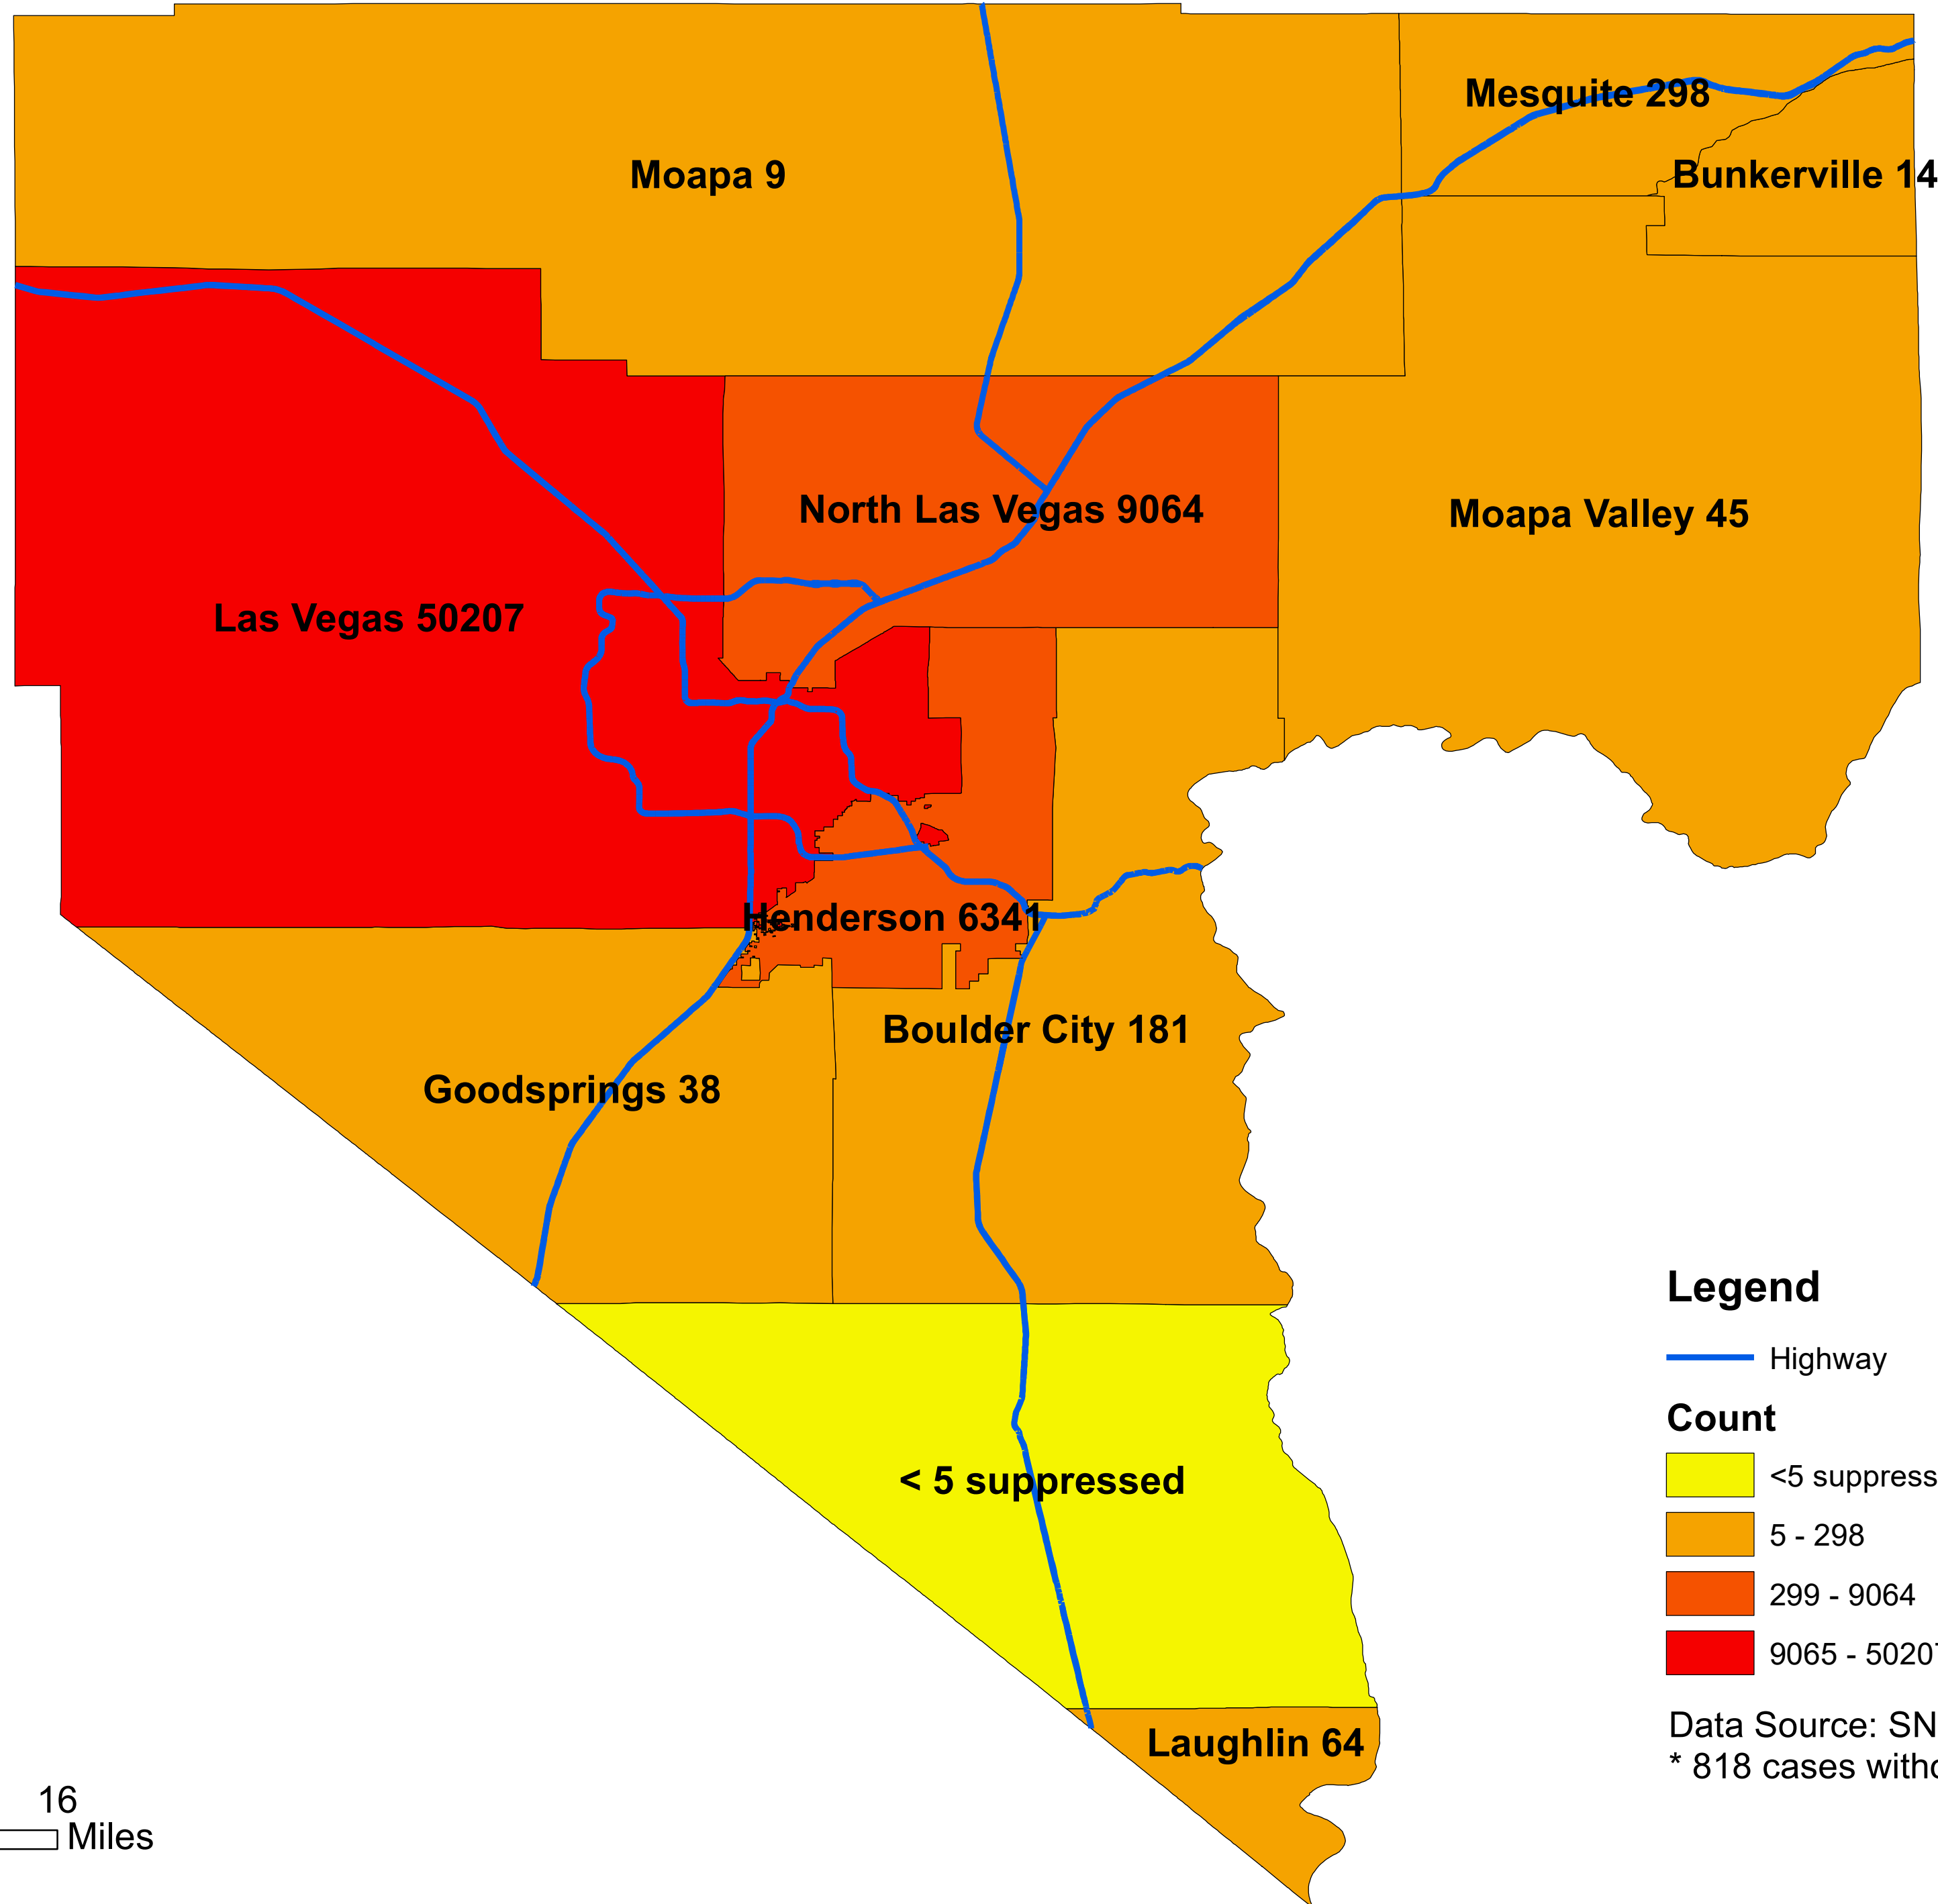

Number of COVID-19 cases by city in Clark county (09.30.2020)

Legend

— Highway

Count

<5 suppressed

5 - 298

299 - 9064

9065 - 50207

Data Source: SNHD

* 818 cases without city information

0 4 8 16
Miles