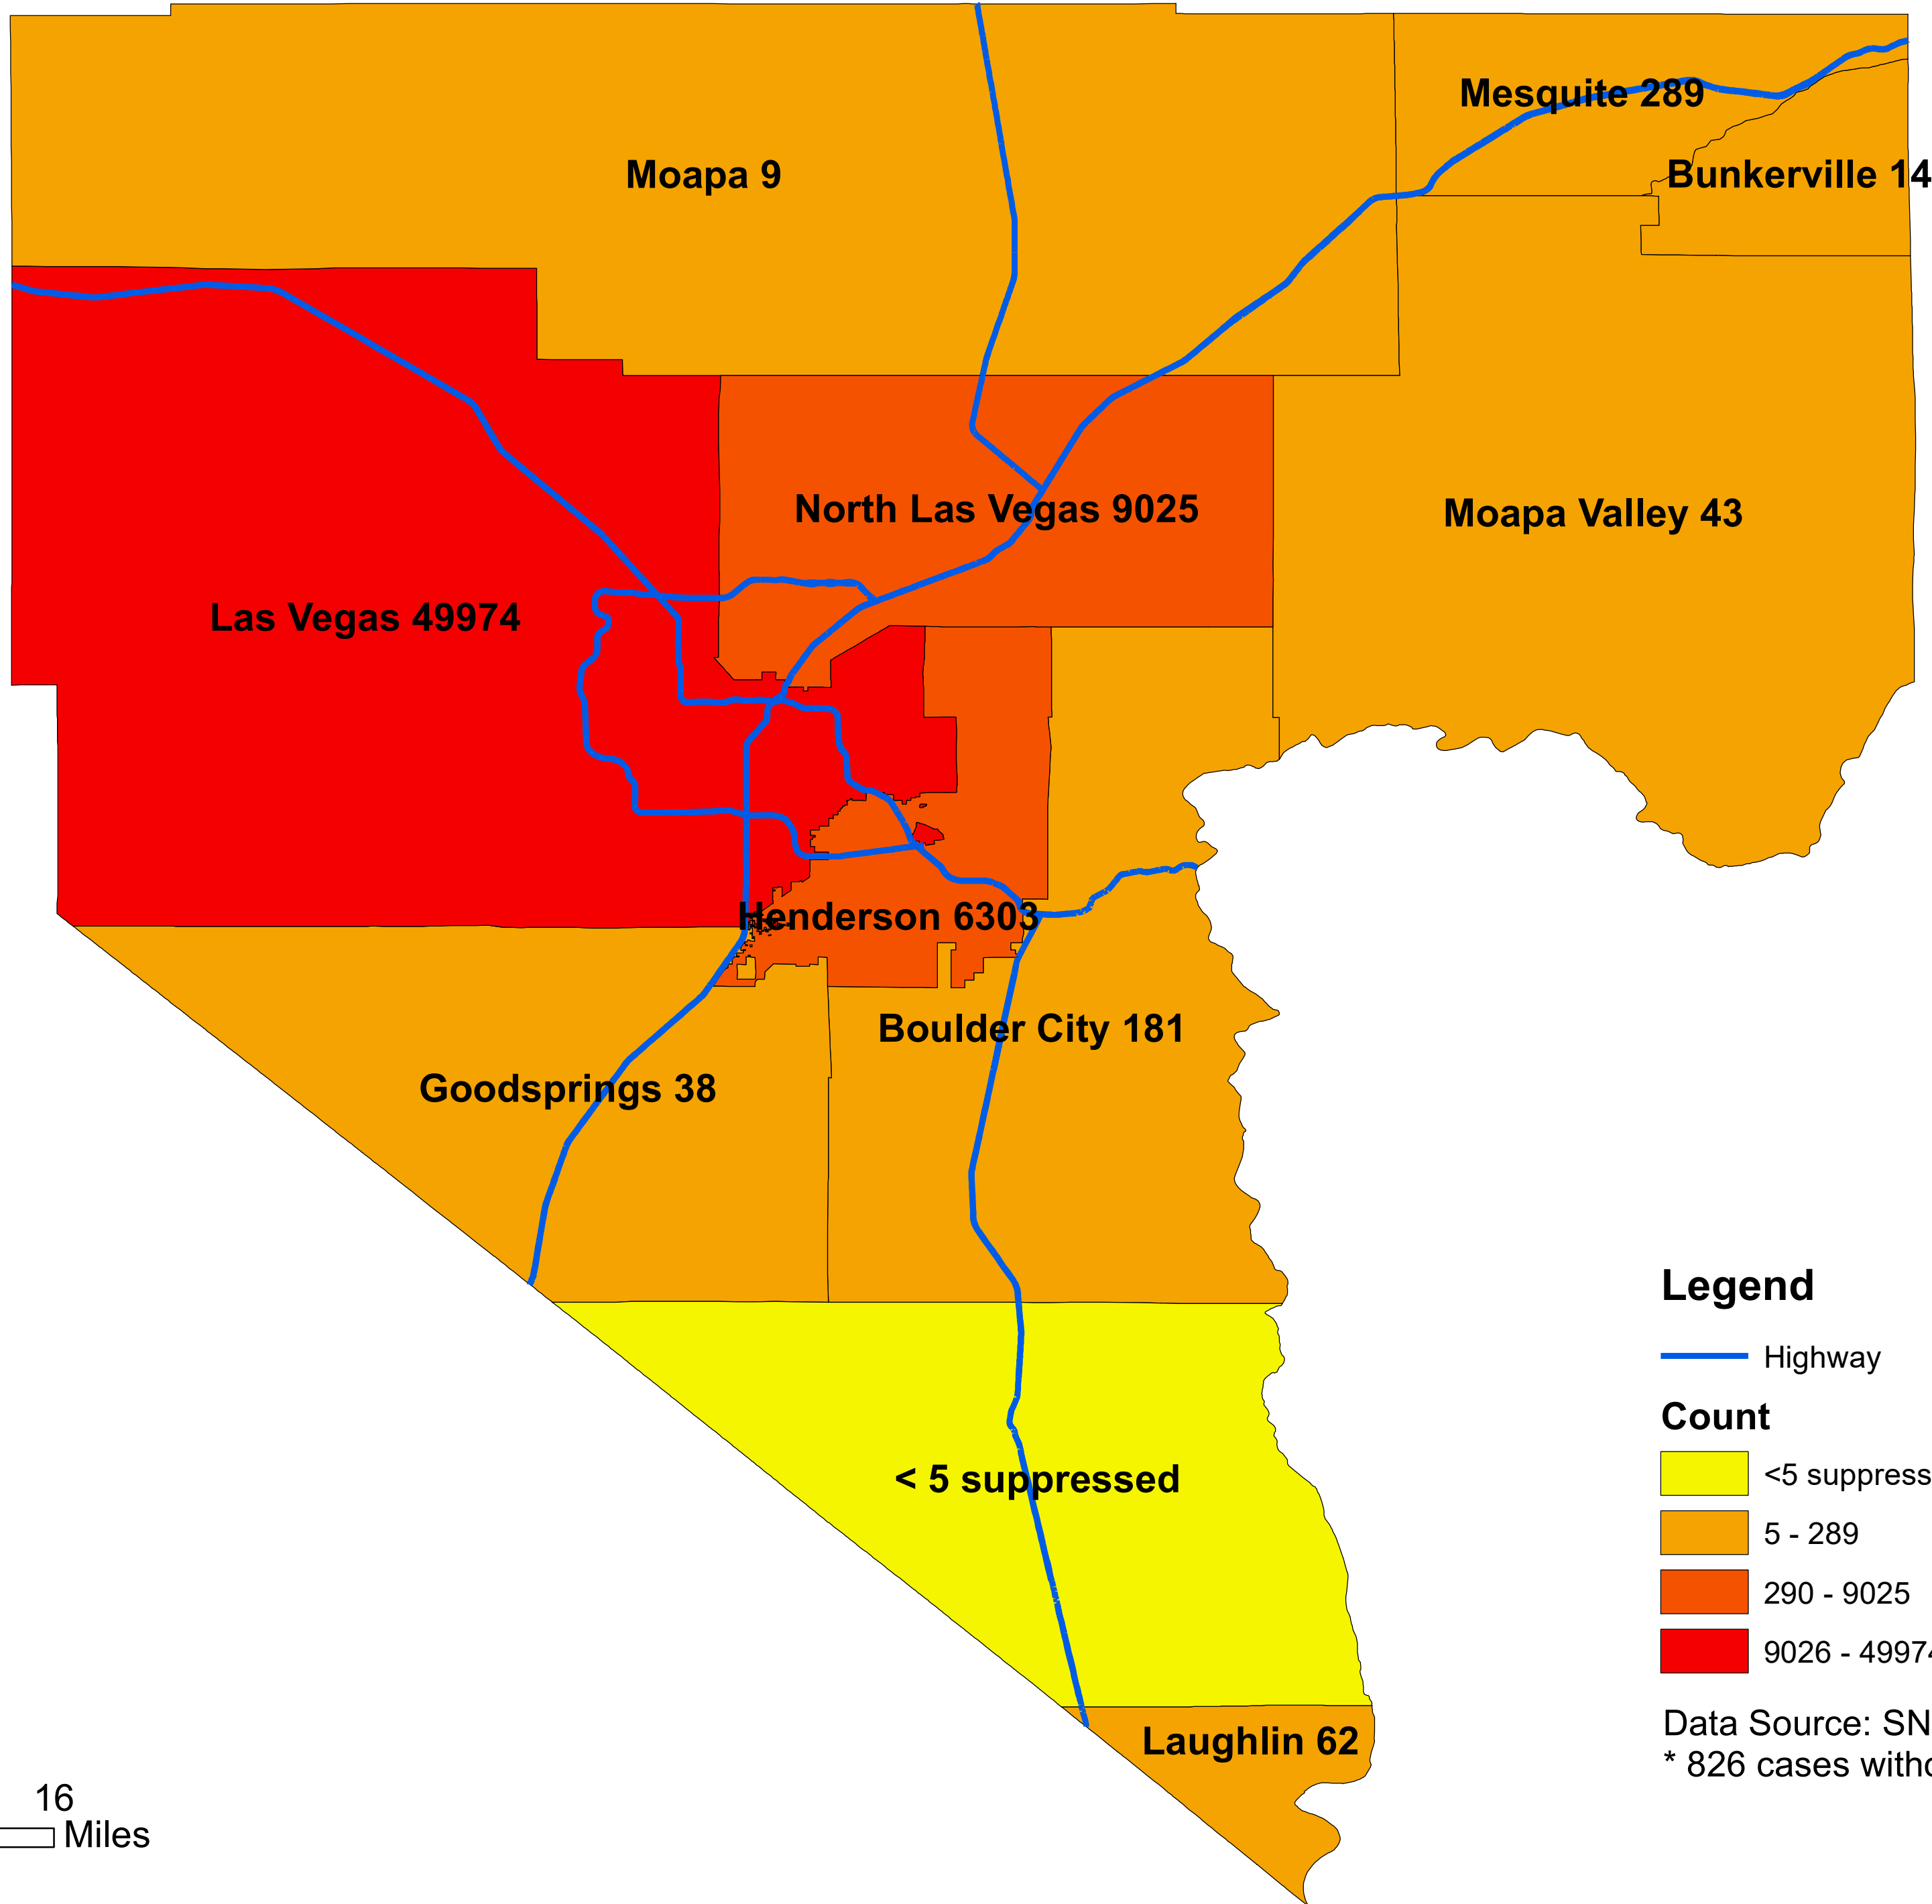

Number of COVID-19 cases by city in Clark county (09.29.2020)

Legend

— Highway

Count

Yellow: <5 suppressed

Light Orange: 5 - 289

Dark Orange: 290 - 9025

Red: 9026 - 49974

Data Source: SNHD

* 826 cases without city information

0 4 8 16 Miles