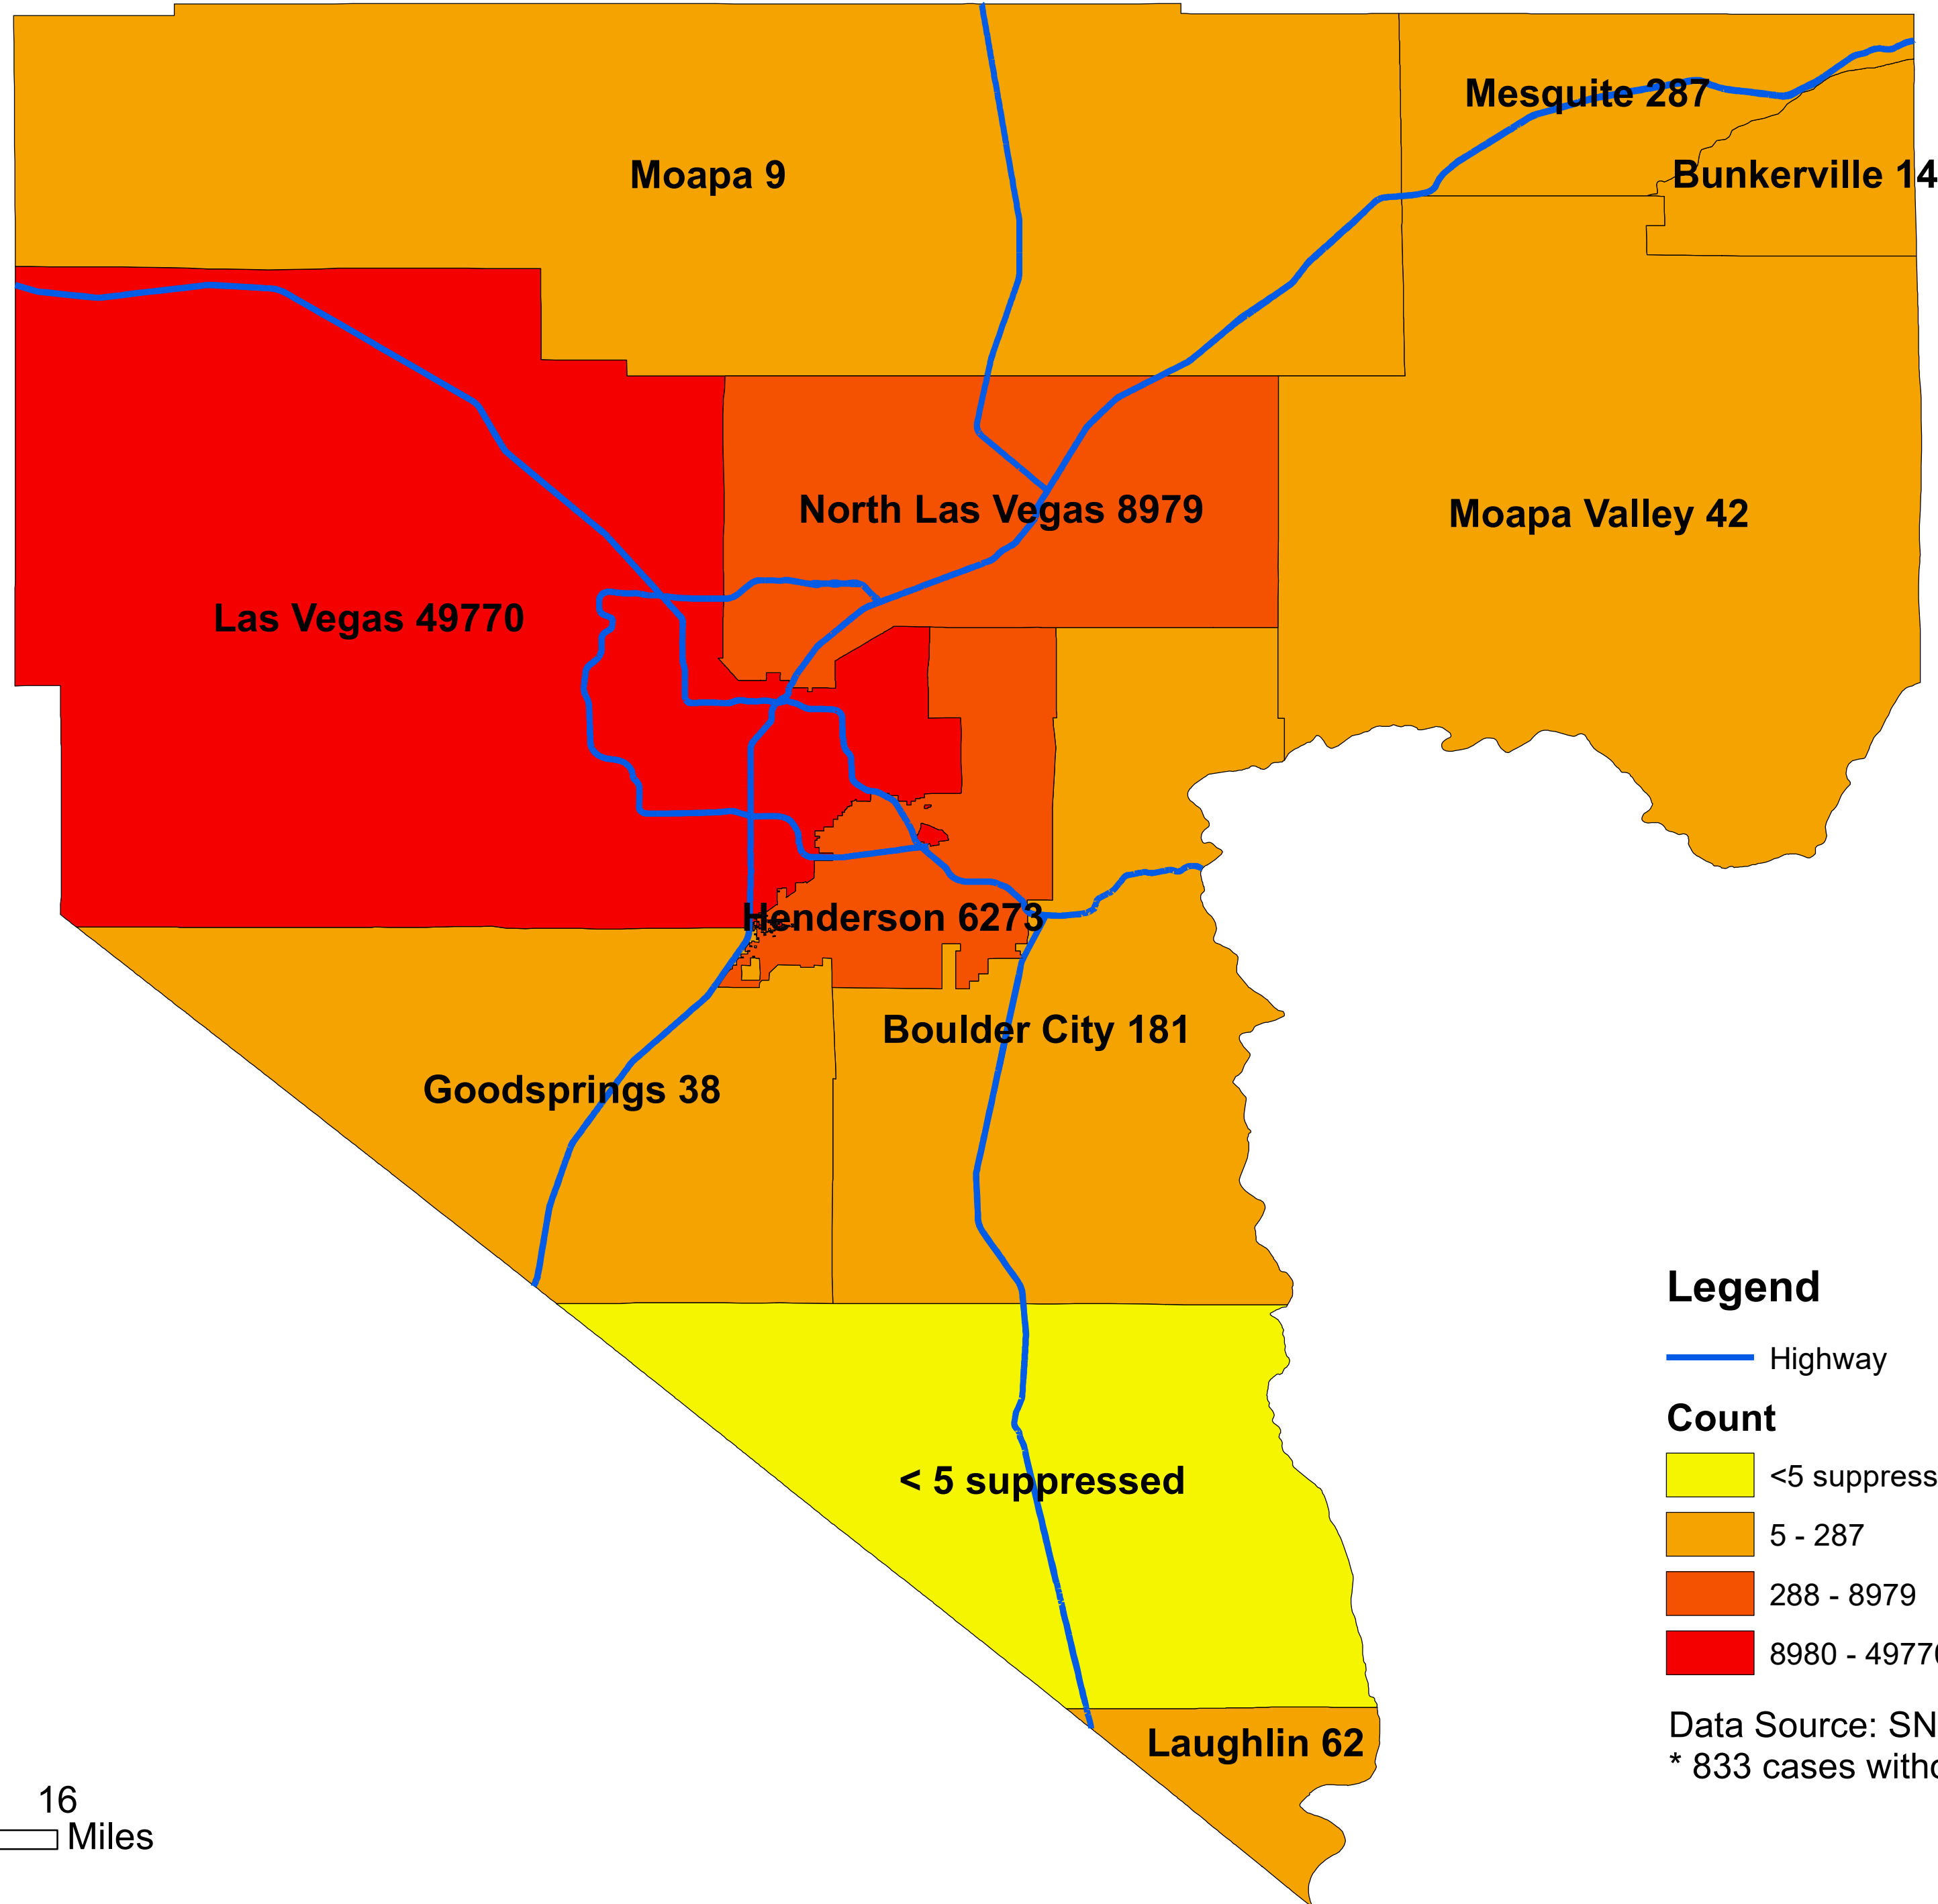

Number of COVID-19 cases by city in Clark county (09.28.2020)

Legend

— Highway

Count

<5 suppressed

5 - 287

288 - 8979

8980 - 49770

Data Source: SNHD

* 833 cases without city information

0 4 8 16
Miles