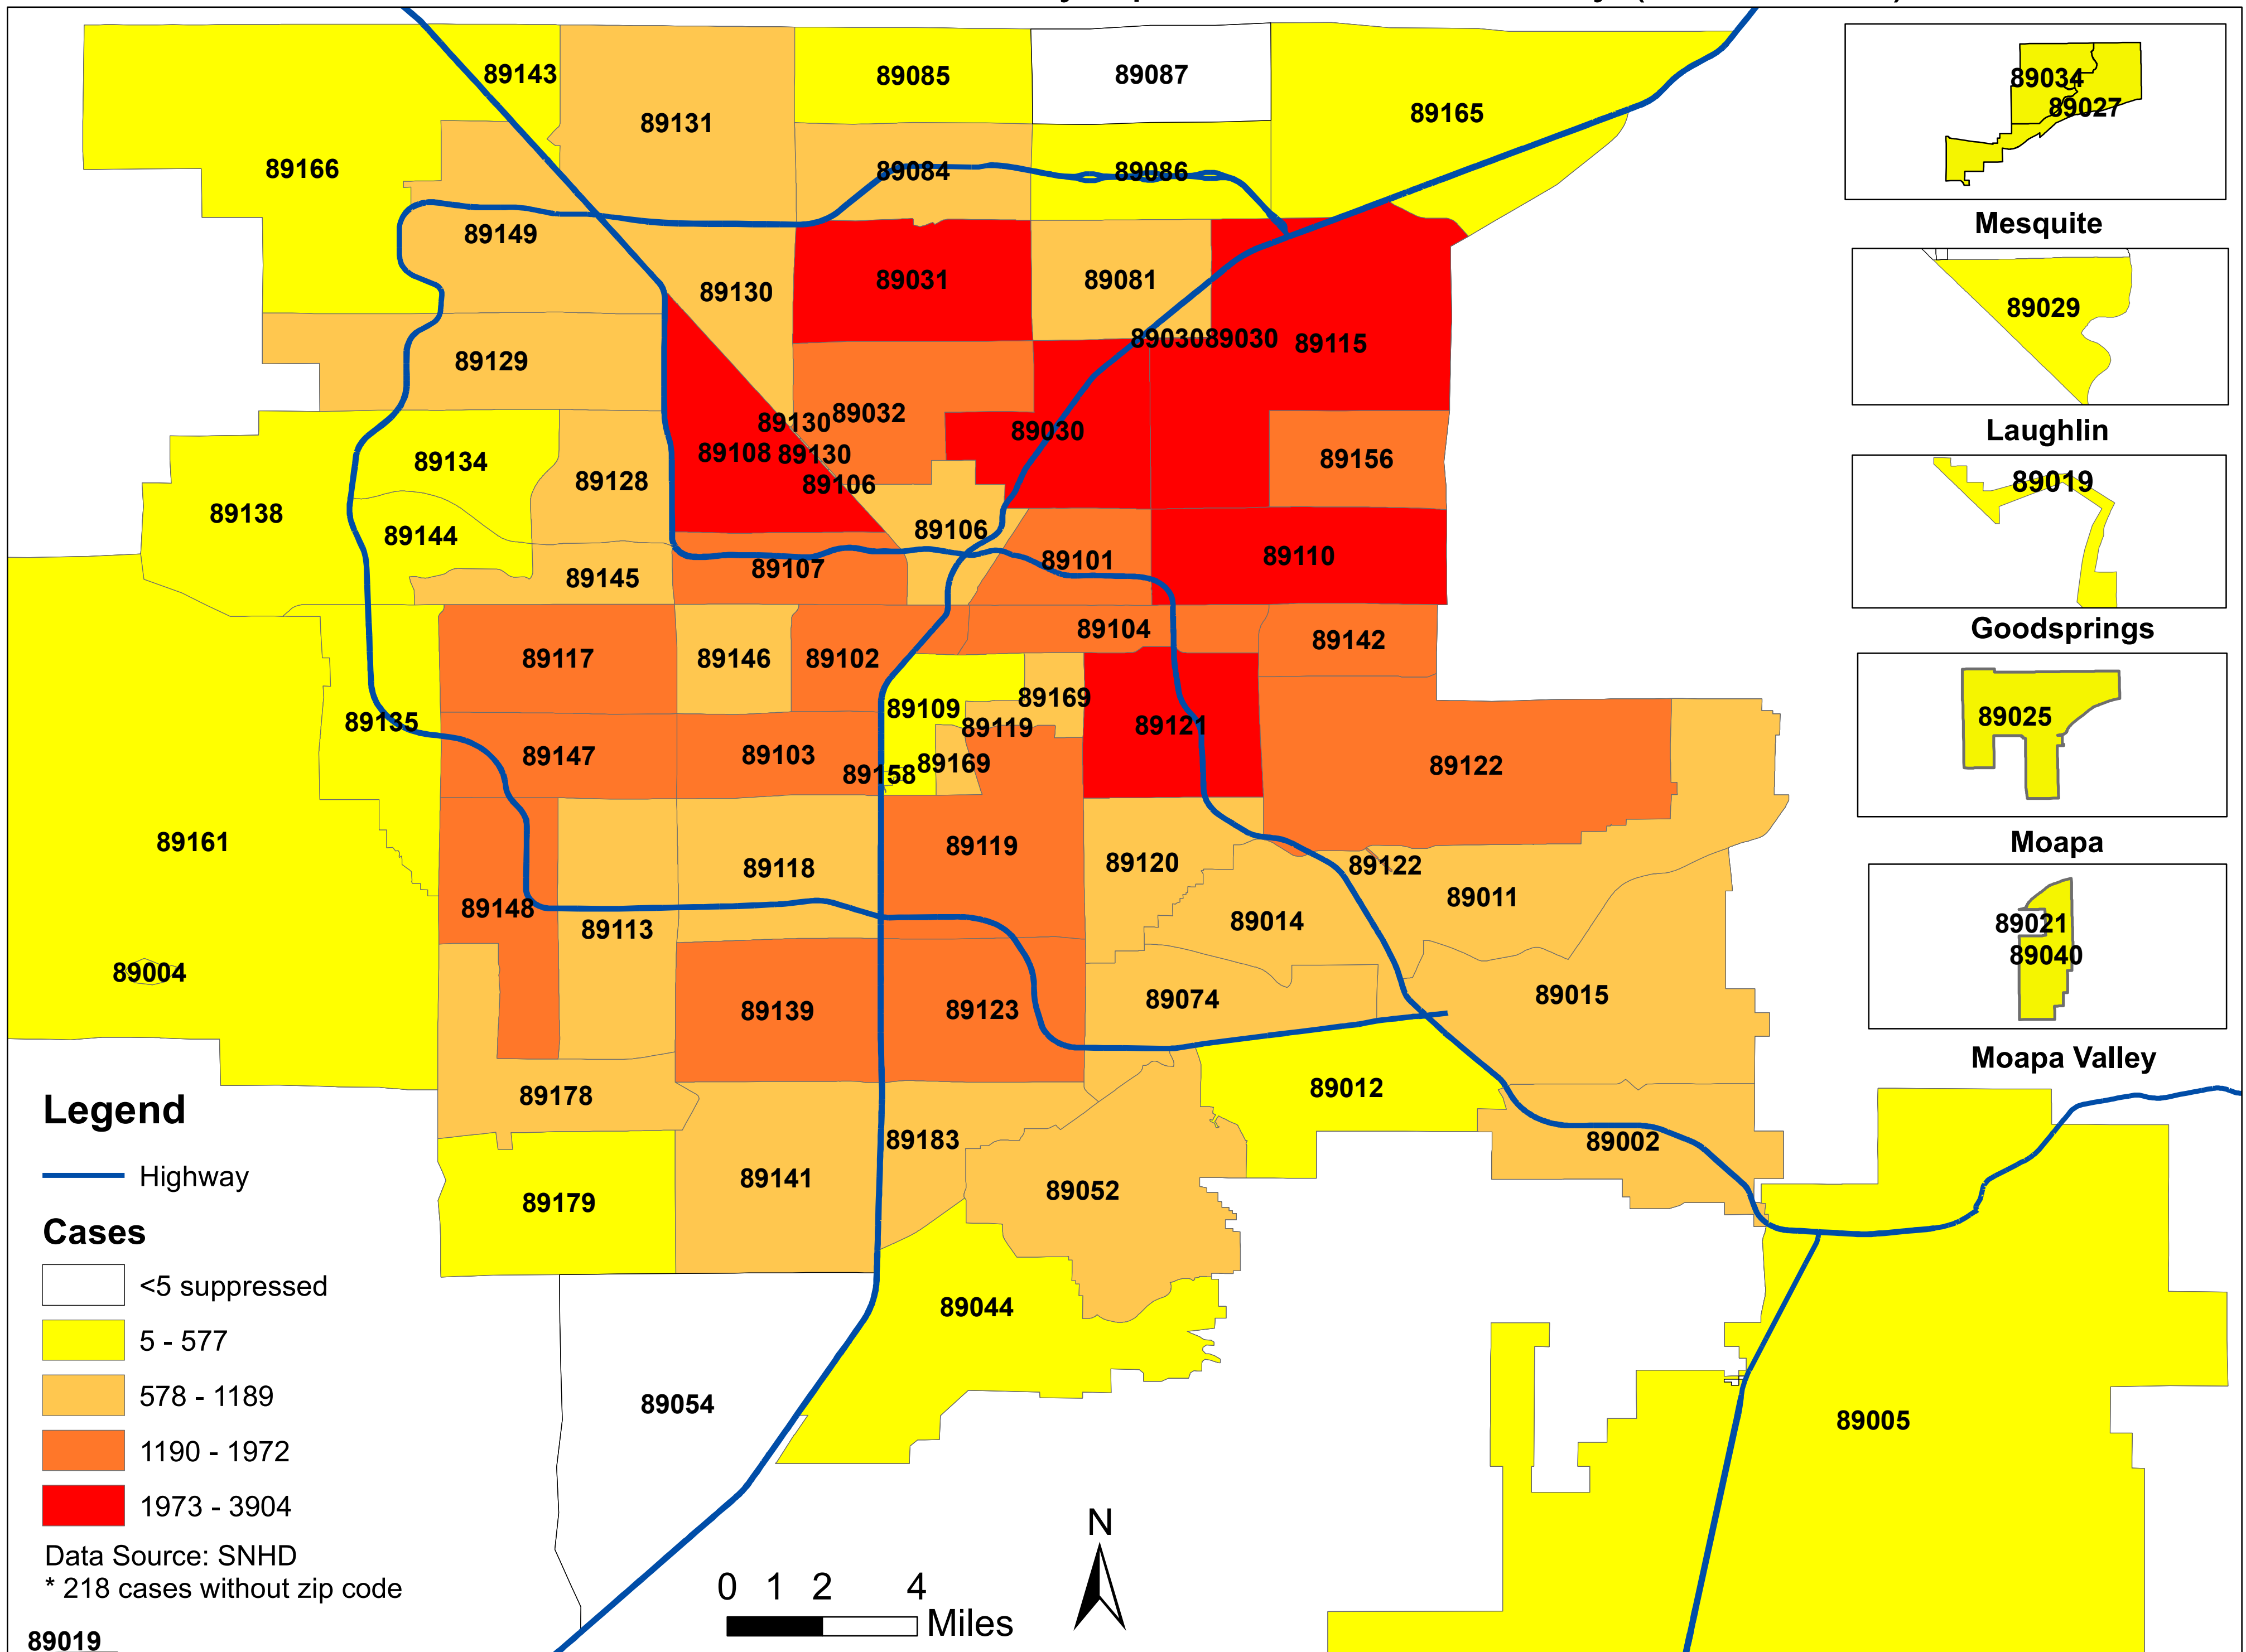

# Number of COVID-19 cases by zip code in Clark county (09.27.2020)

**Note: More than 5 cases reported from 89124**