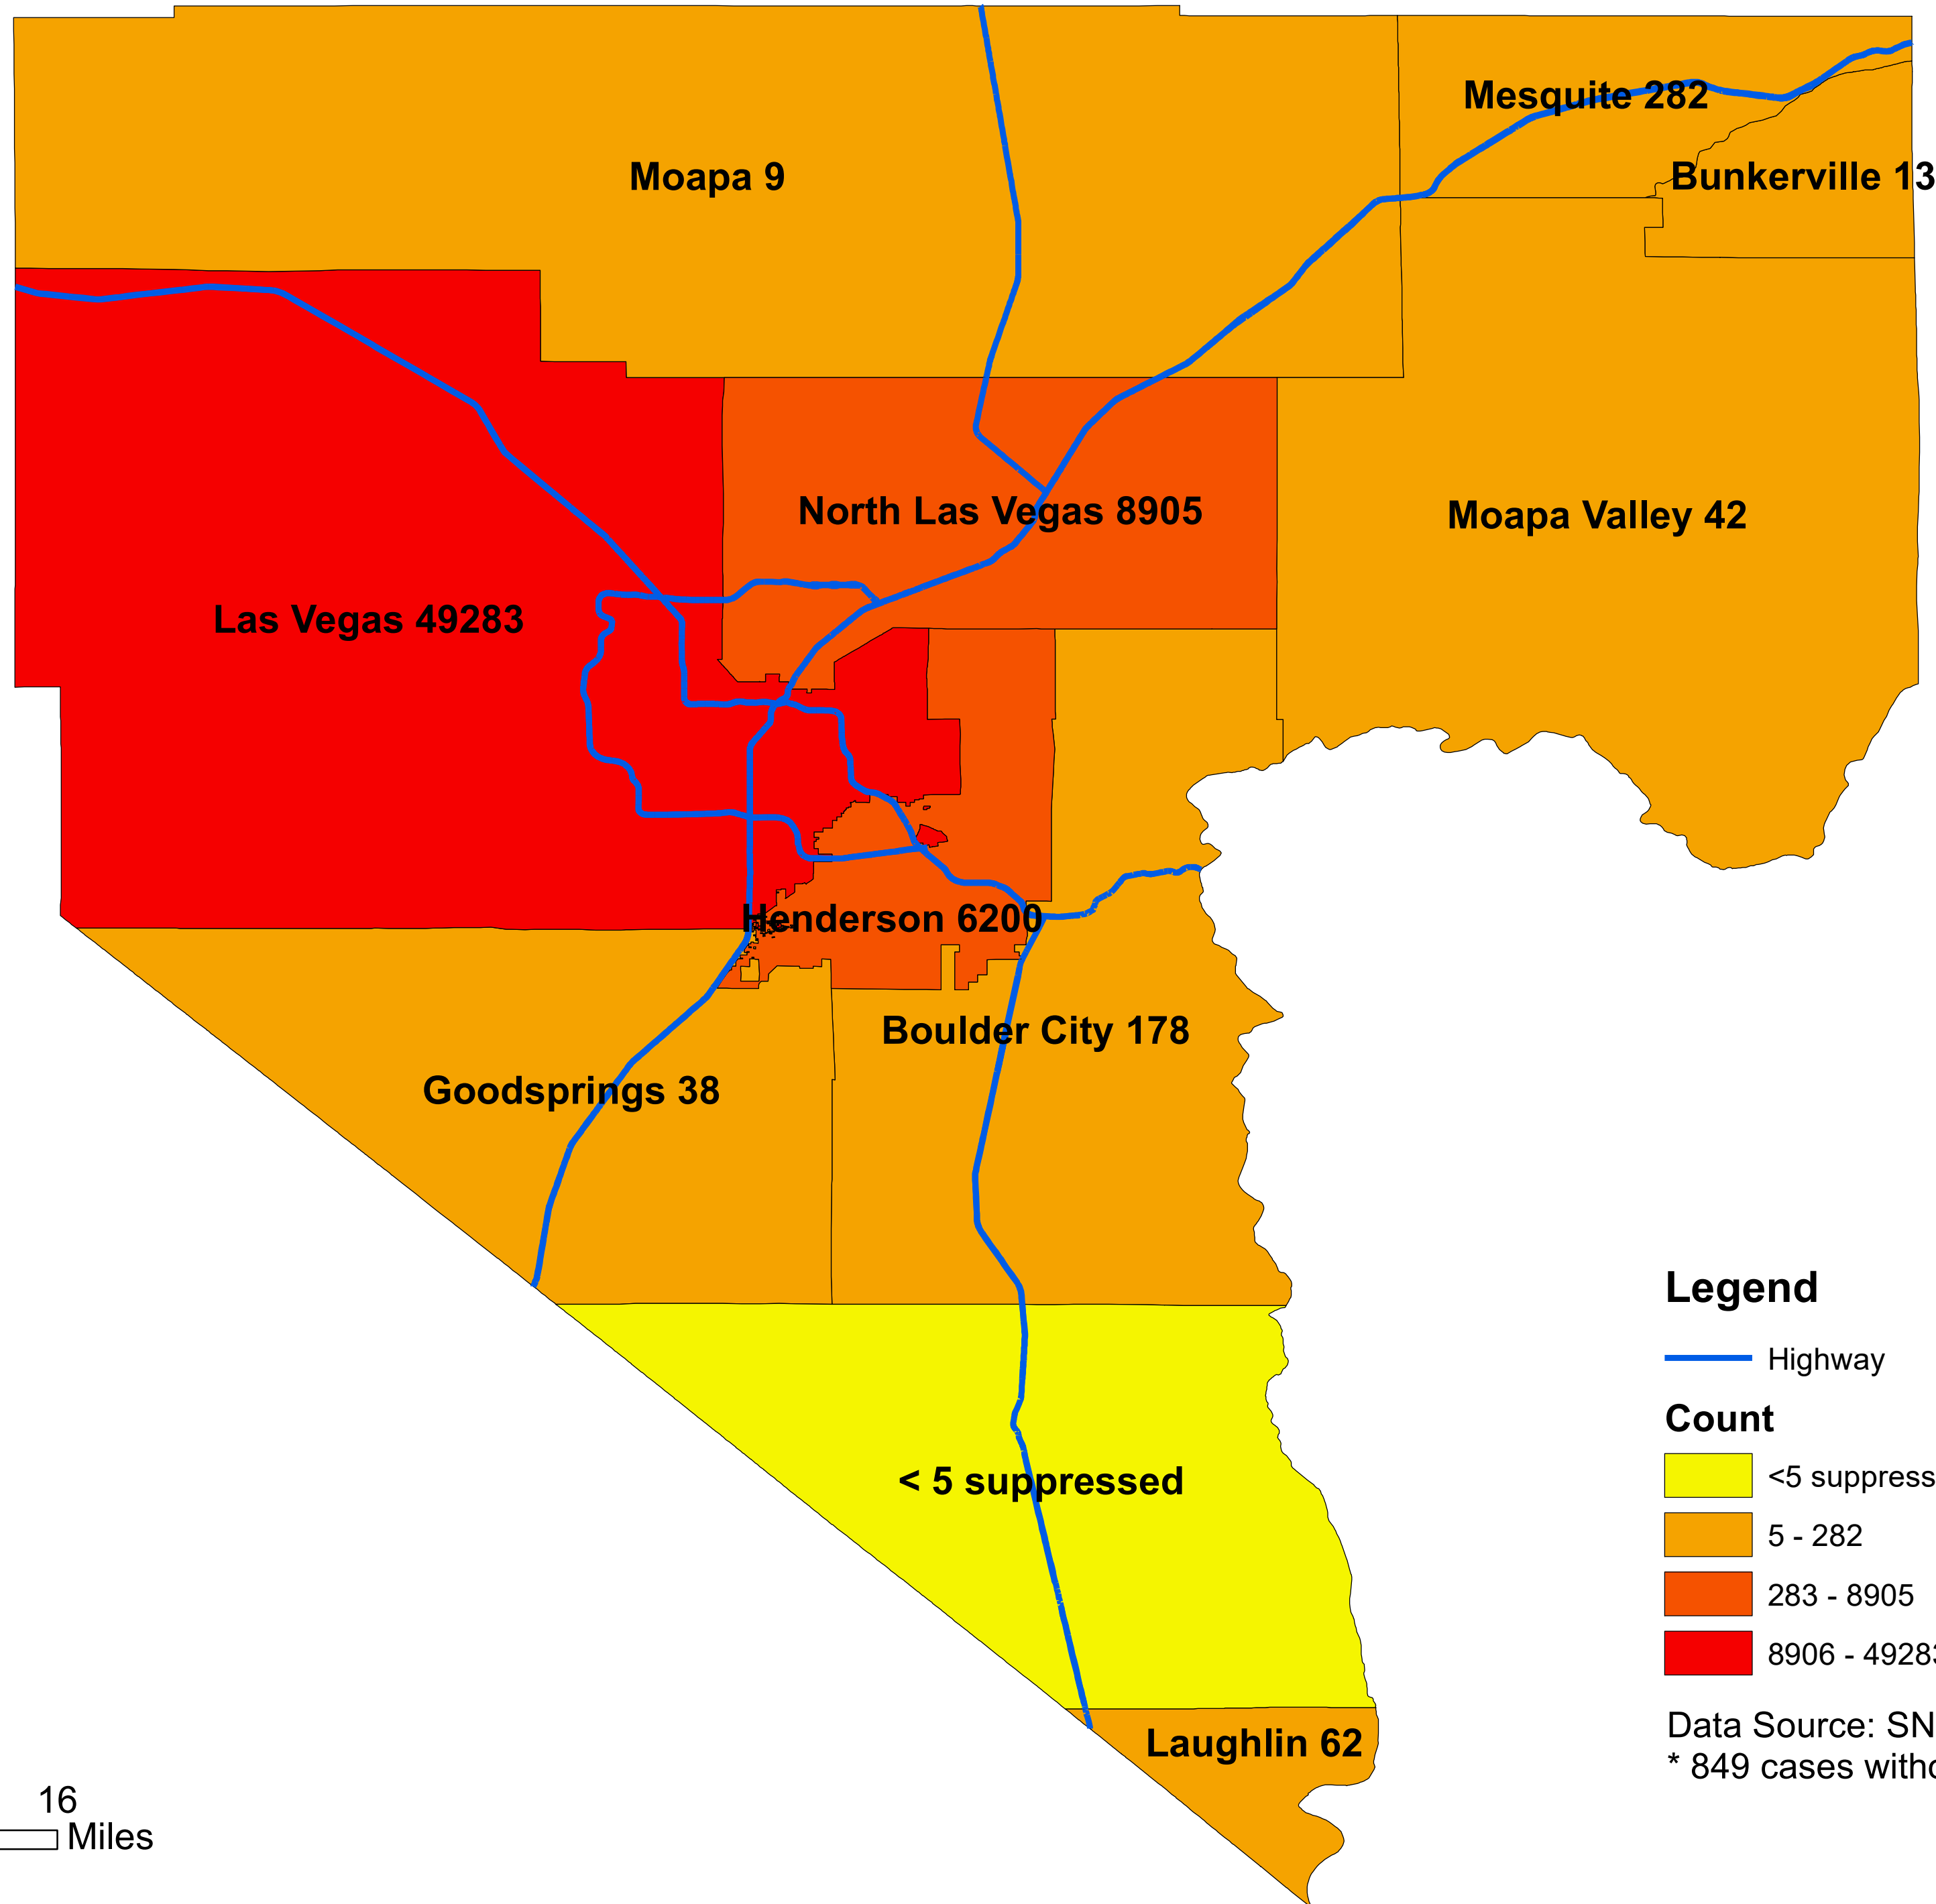

Number of COVID-19 cases by city in Clark county (09.27.2020)

Legend

— Highway

Count

<5 suppressed

5 - 282

283 - 8905

8906 - 49283

Data Source: SNHD

* 849 cases without city information

0 4 8 16
Miles