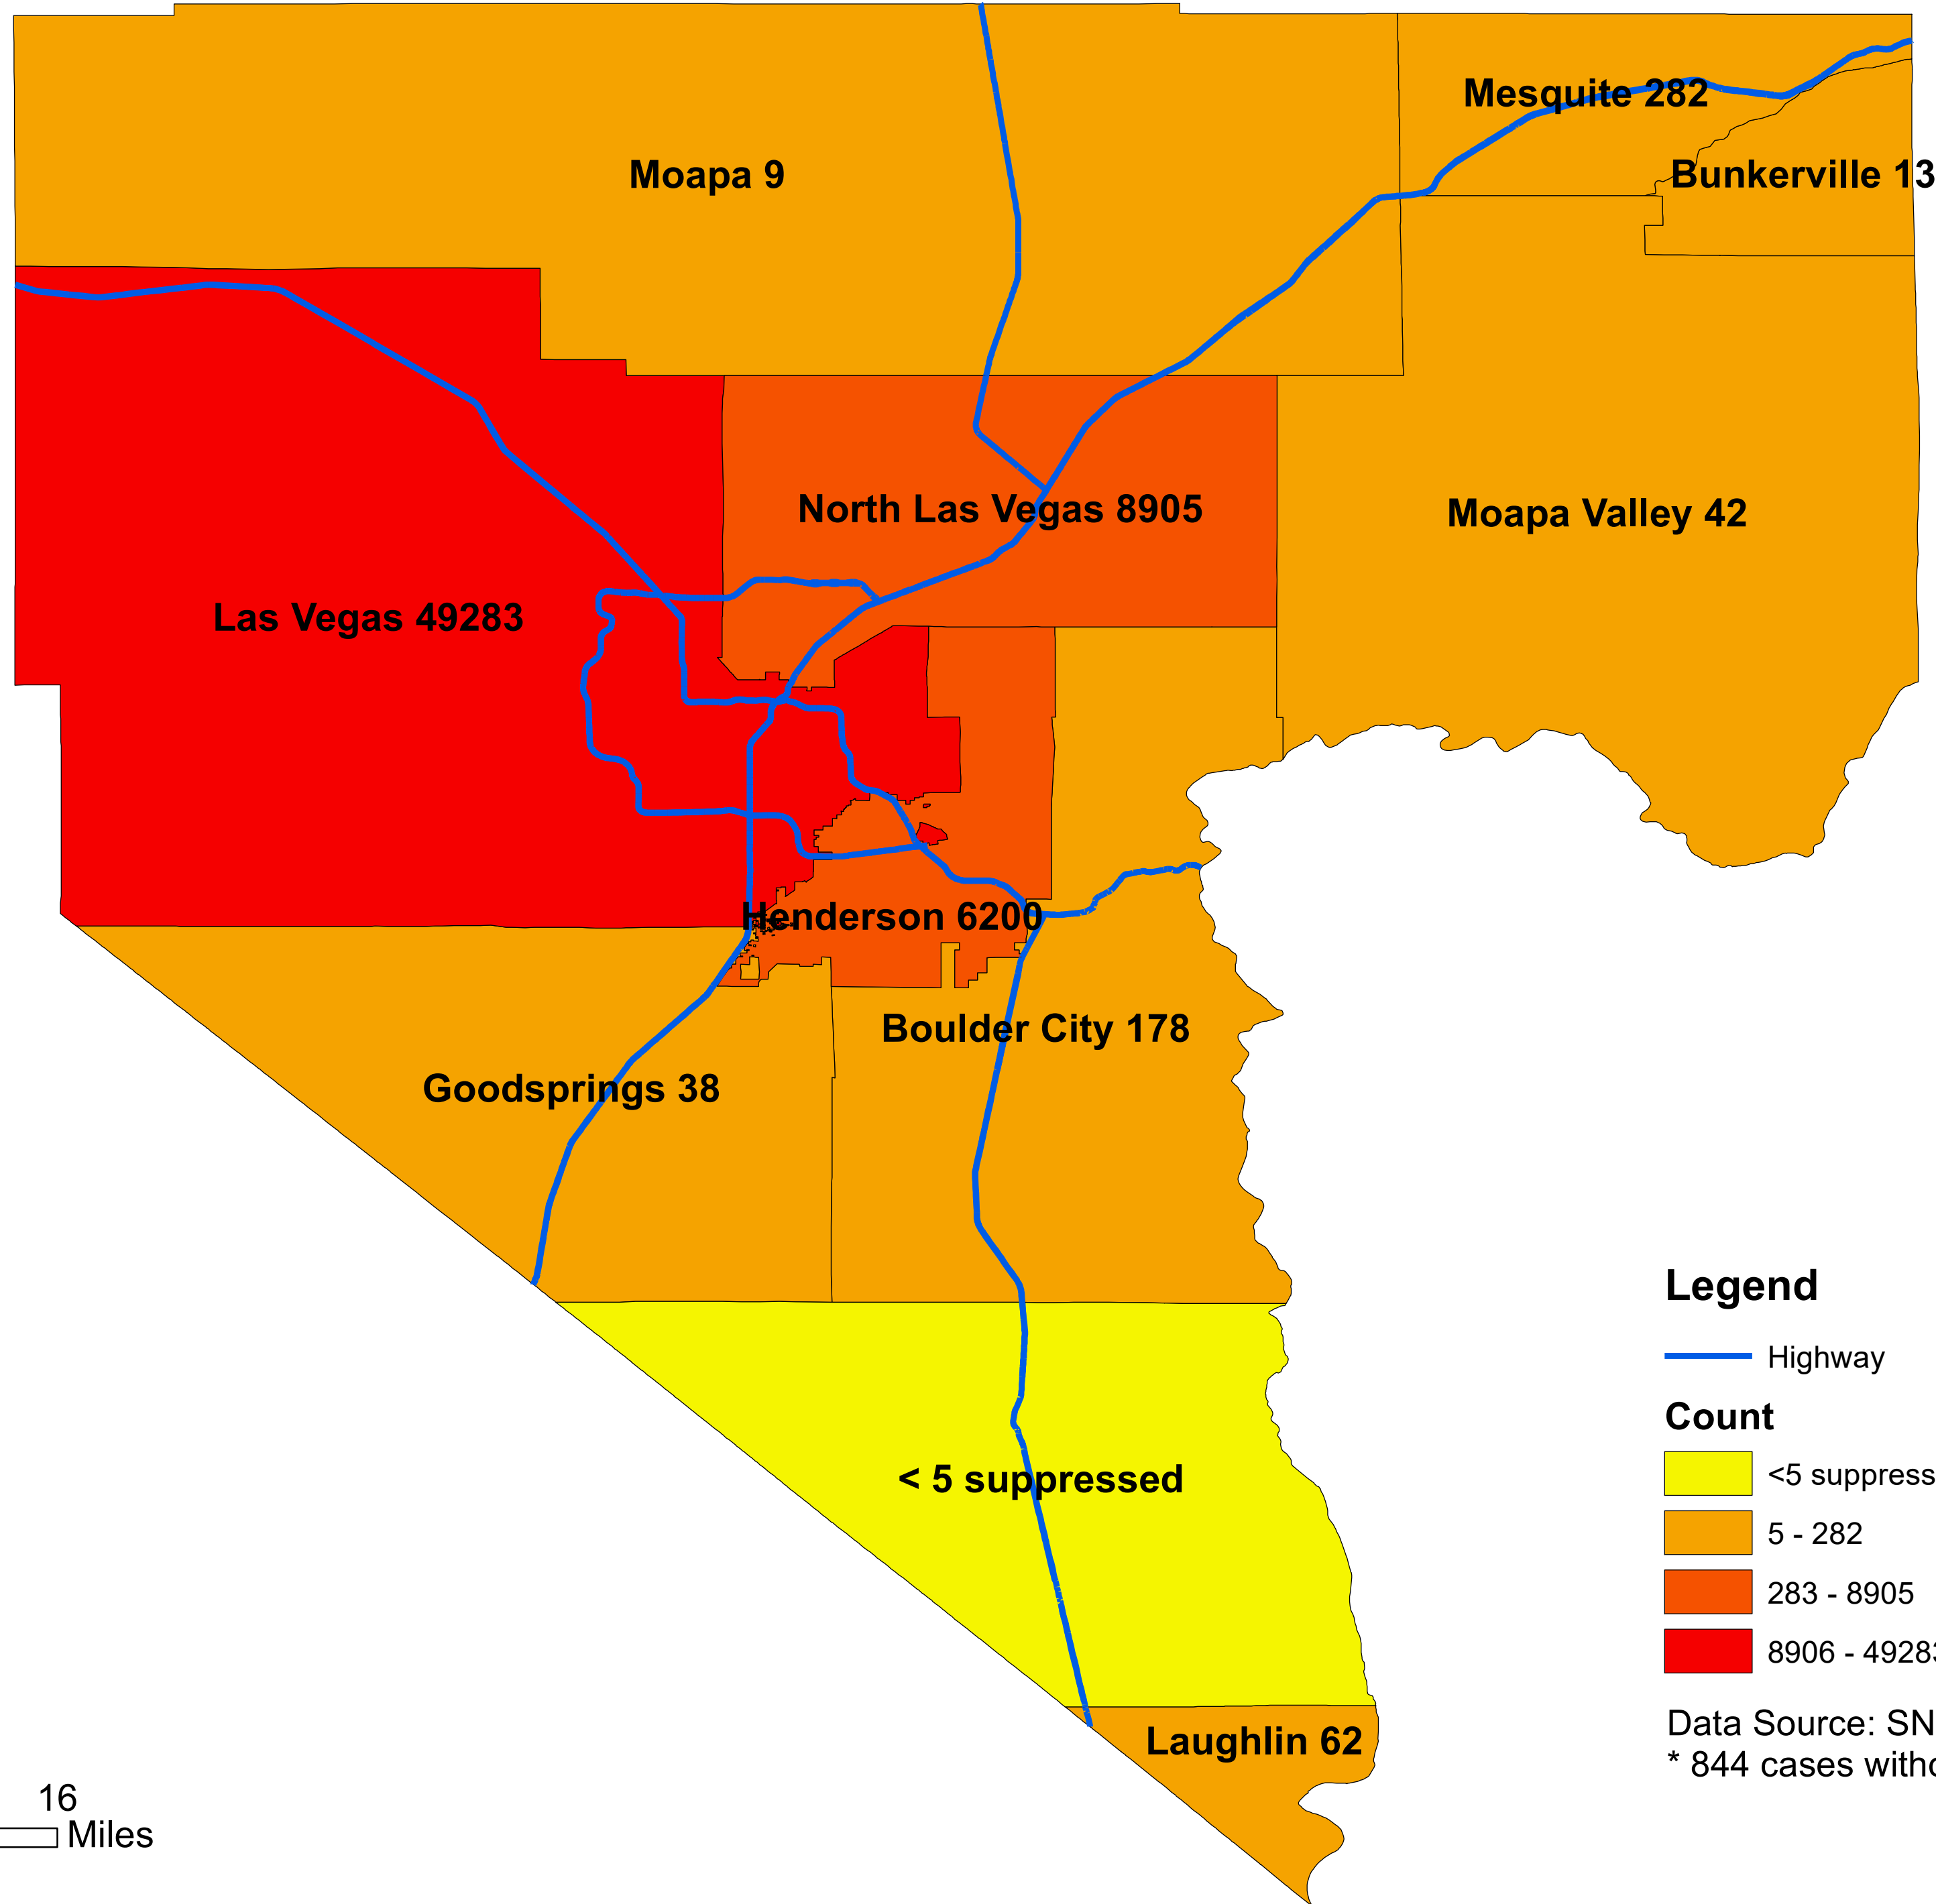

Number of COVID-19 cases by city in Clark county (09.26.2020)

Legend

— Highway

Count

<5 suppressed

5 - 282

283 - 8905

8906 - 49283

Data Source: SNHD

* 844 cases without city information

0 4 8 16 Miles