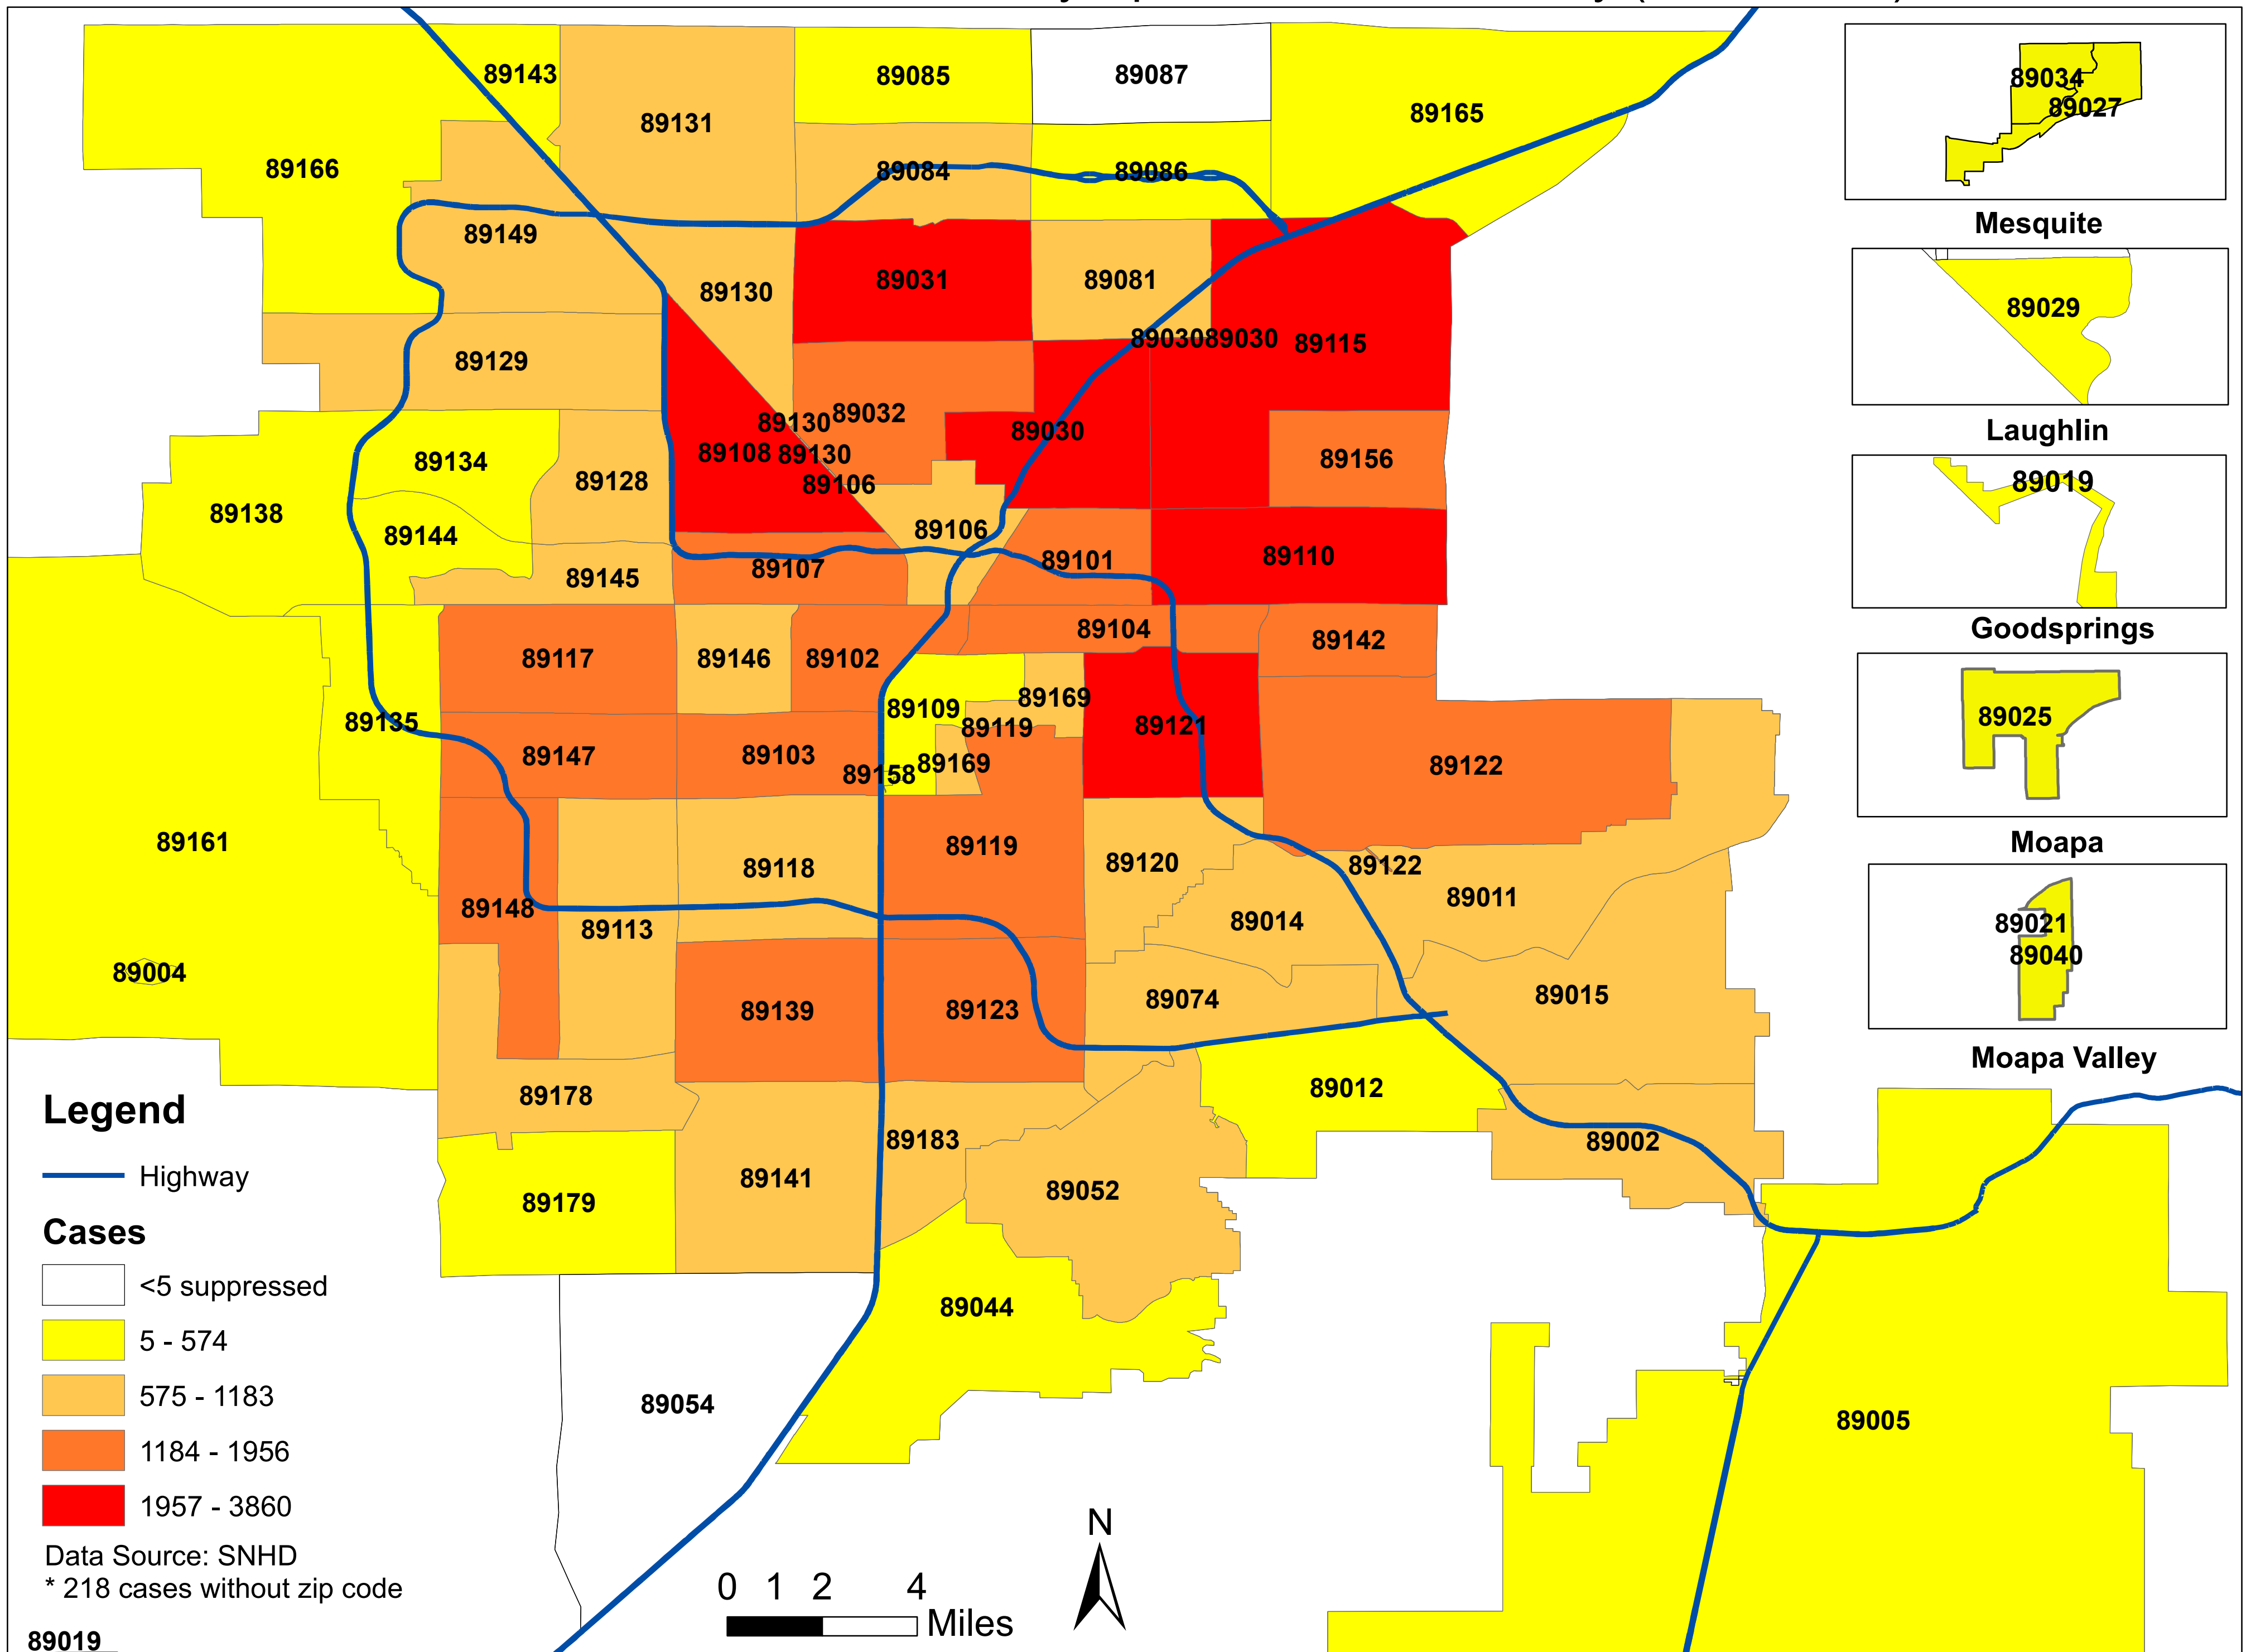

# Number of COVID-19 cases by zip code in Clark county (09.25.2020)

**Note: More than 5 cases reported from 89124**