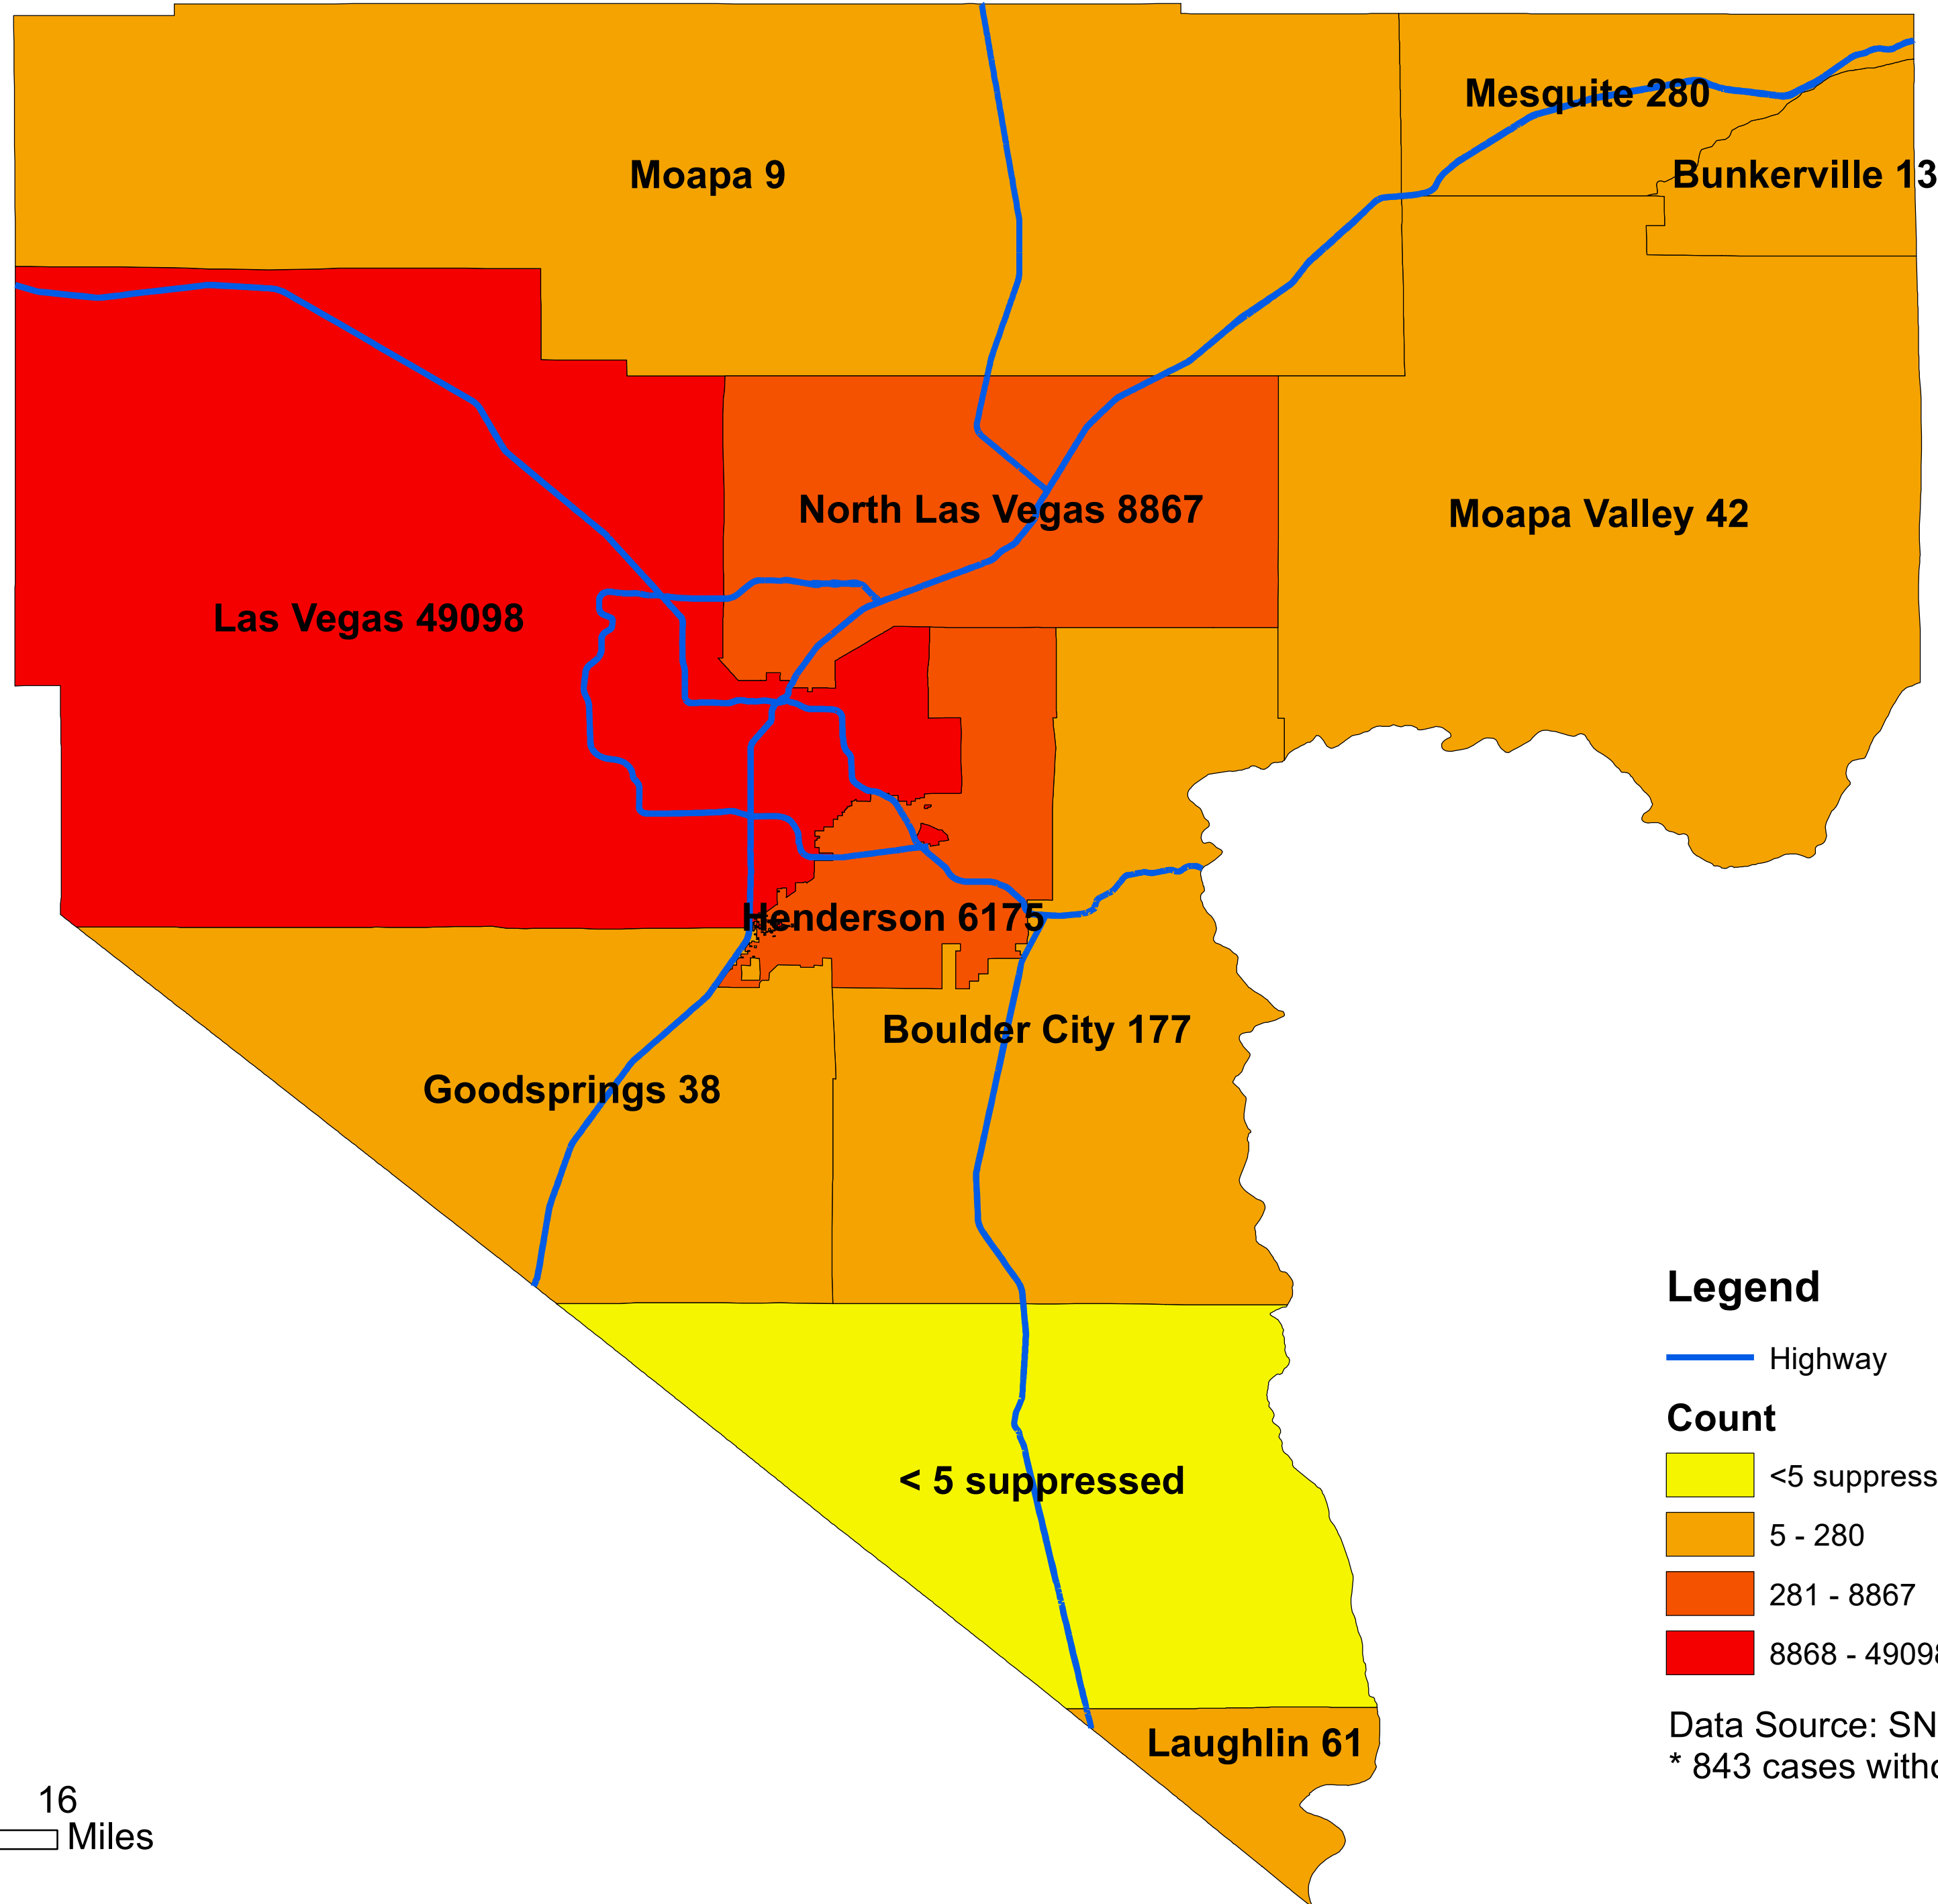

# Number of COVID-19 cases by city in Clark county (09.25.2020)

## Legend

— Highway

### Count

<5 suppressed

5 - 280

281 - 8867

8868 - 49098

Data Source: SNHD

\* 843 cases without city information

0 4 8 16 Miles