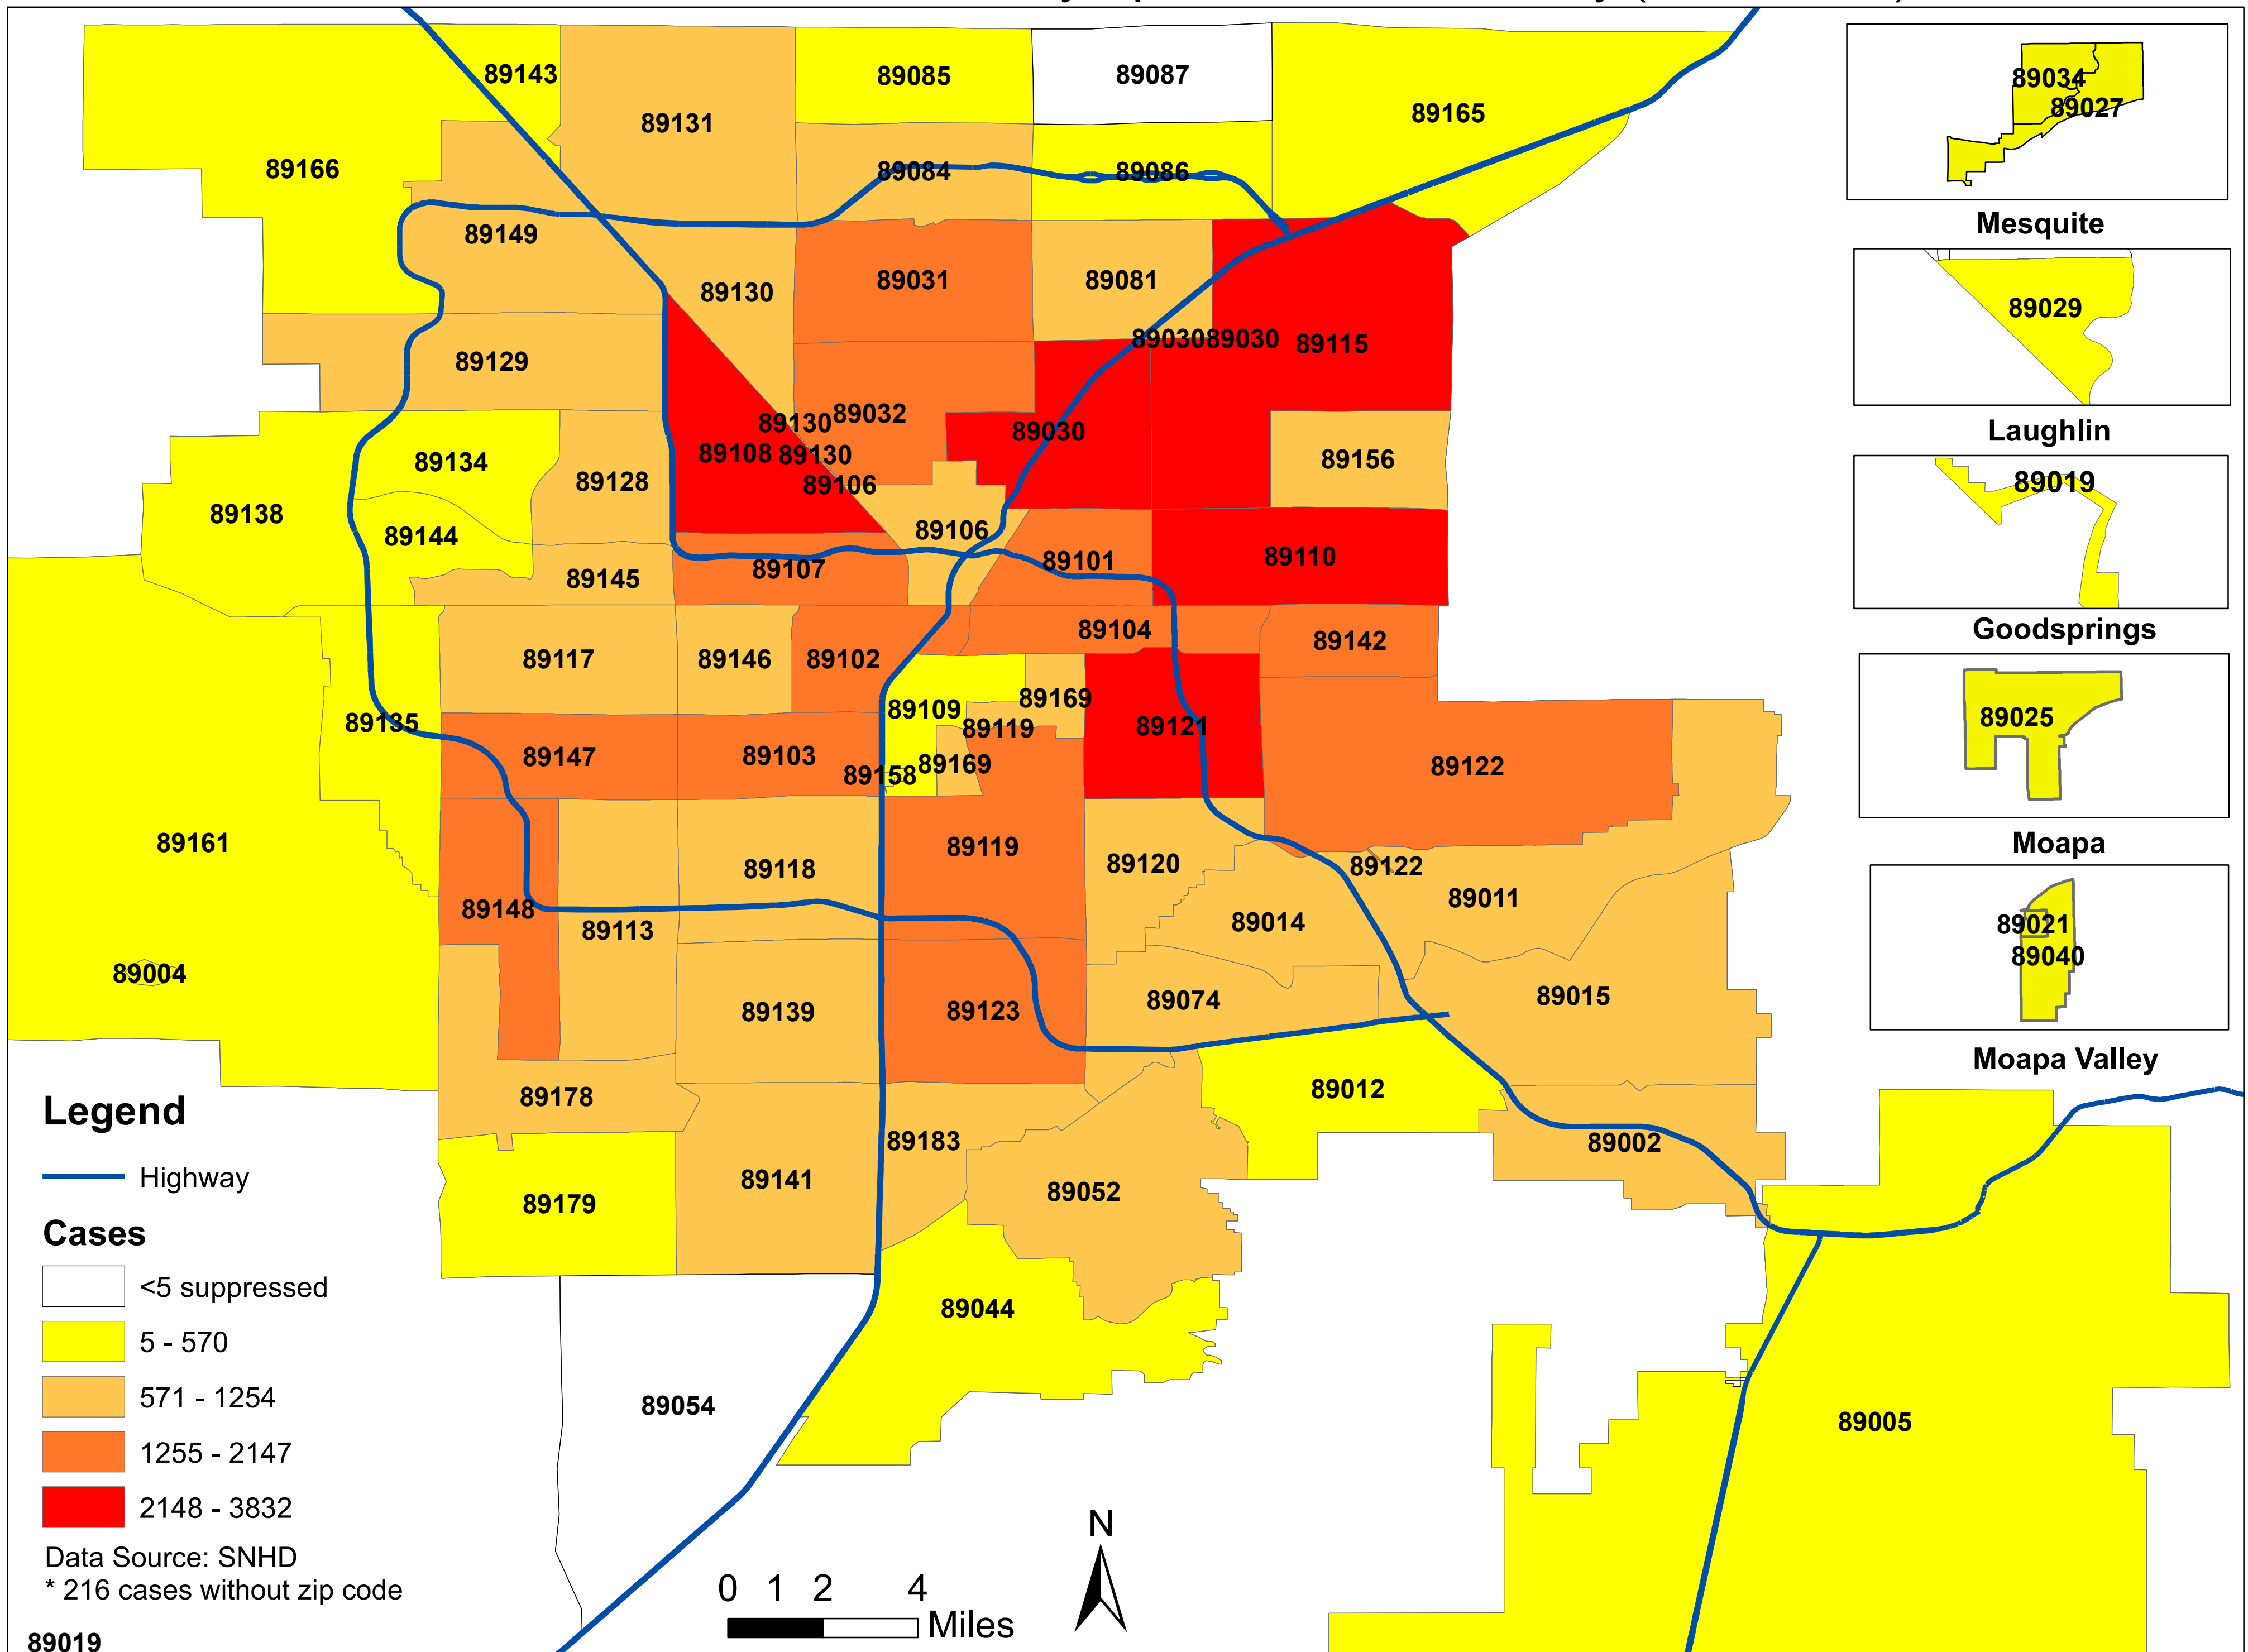

# Number of COVID-19 cases by zip code in Clark county (09.24.2020)

**Note: More than 5 cases reported from 89124**