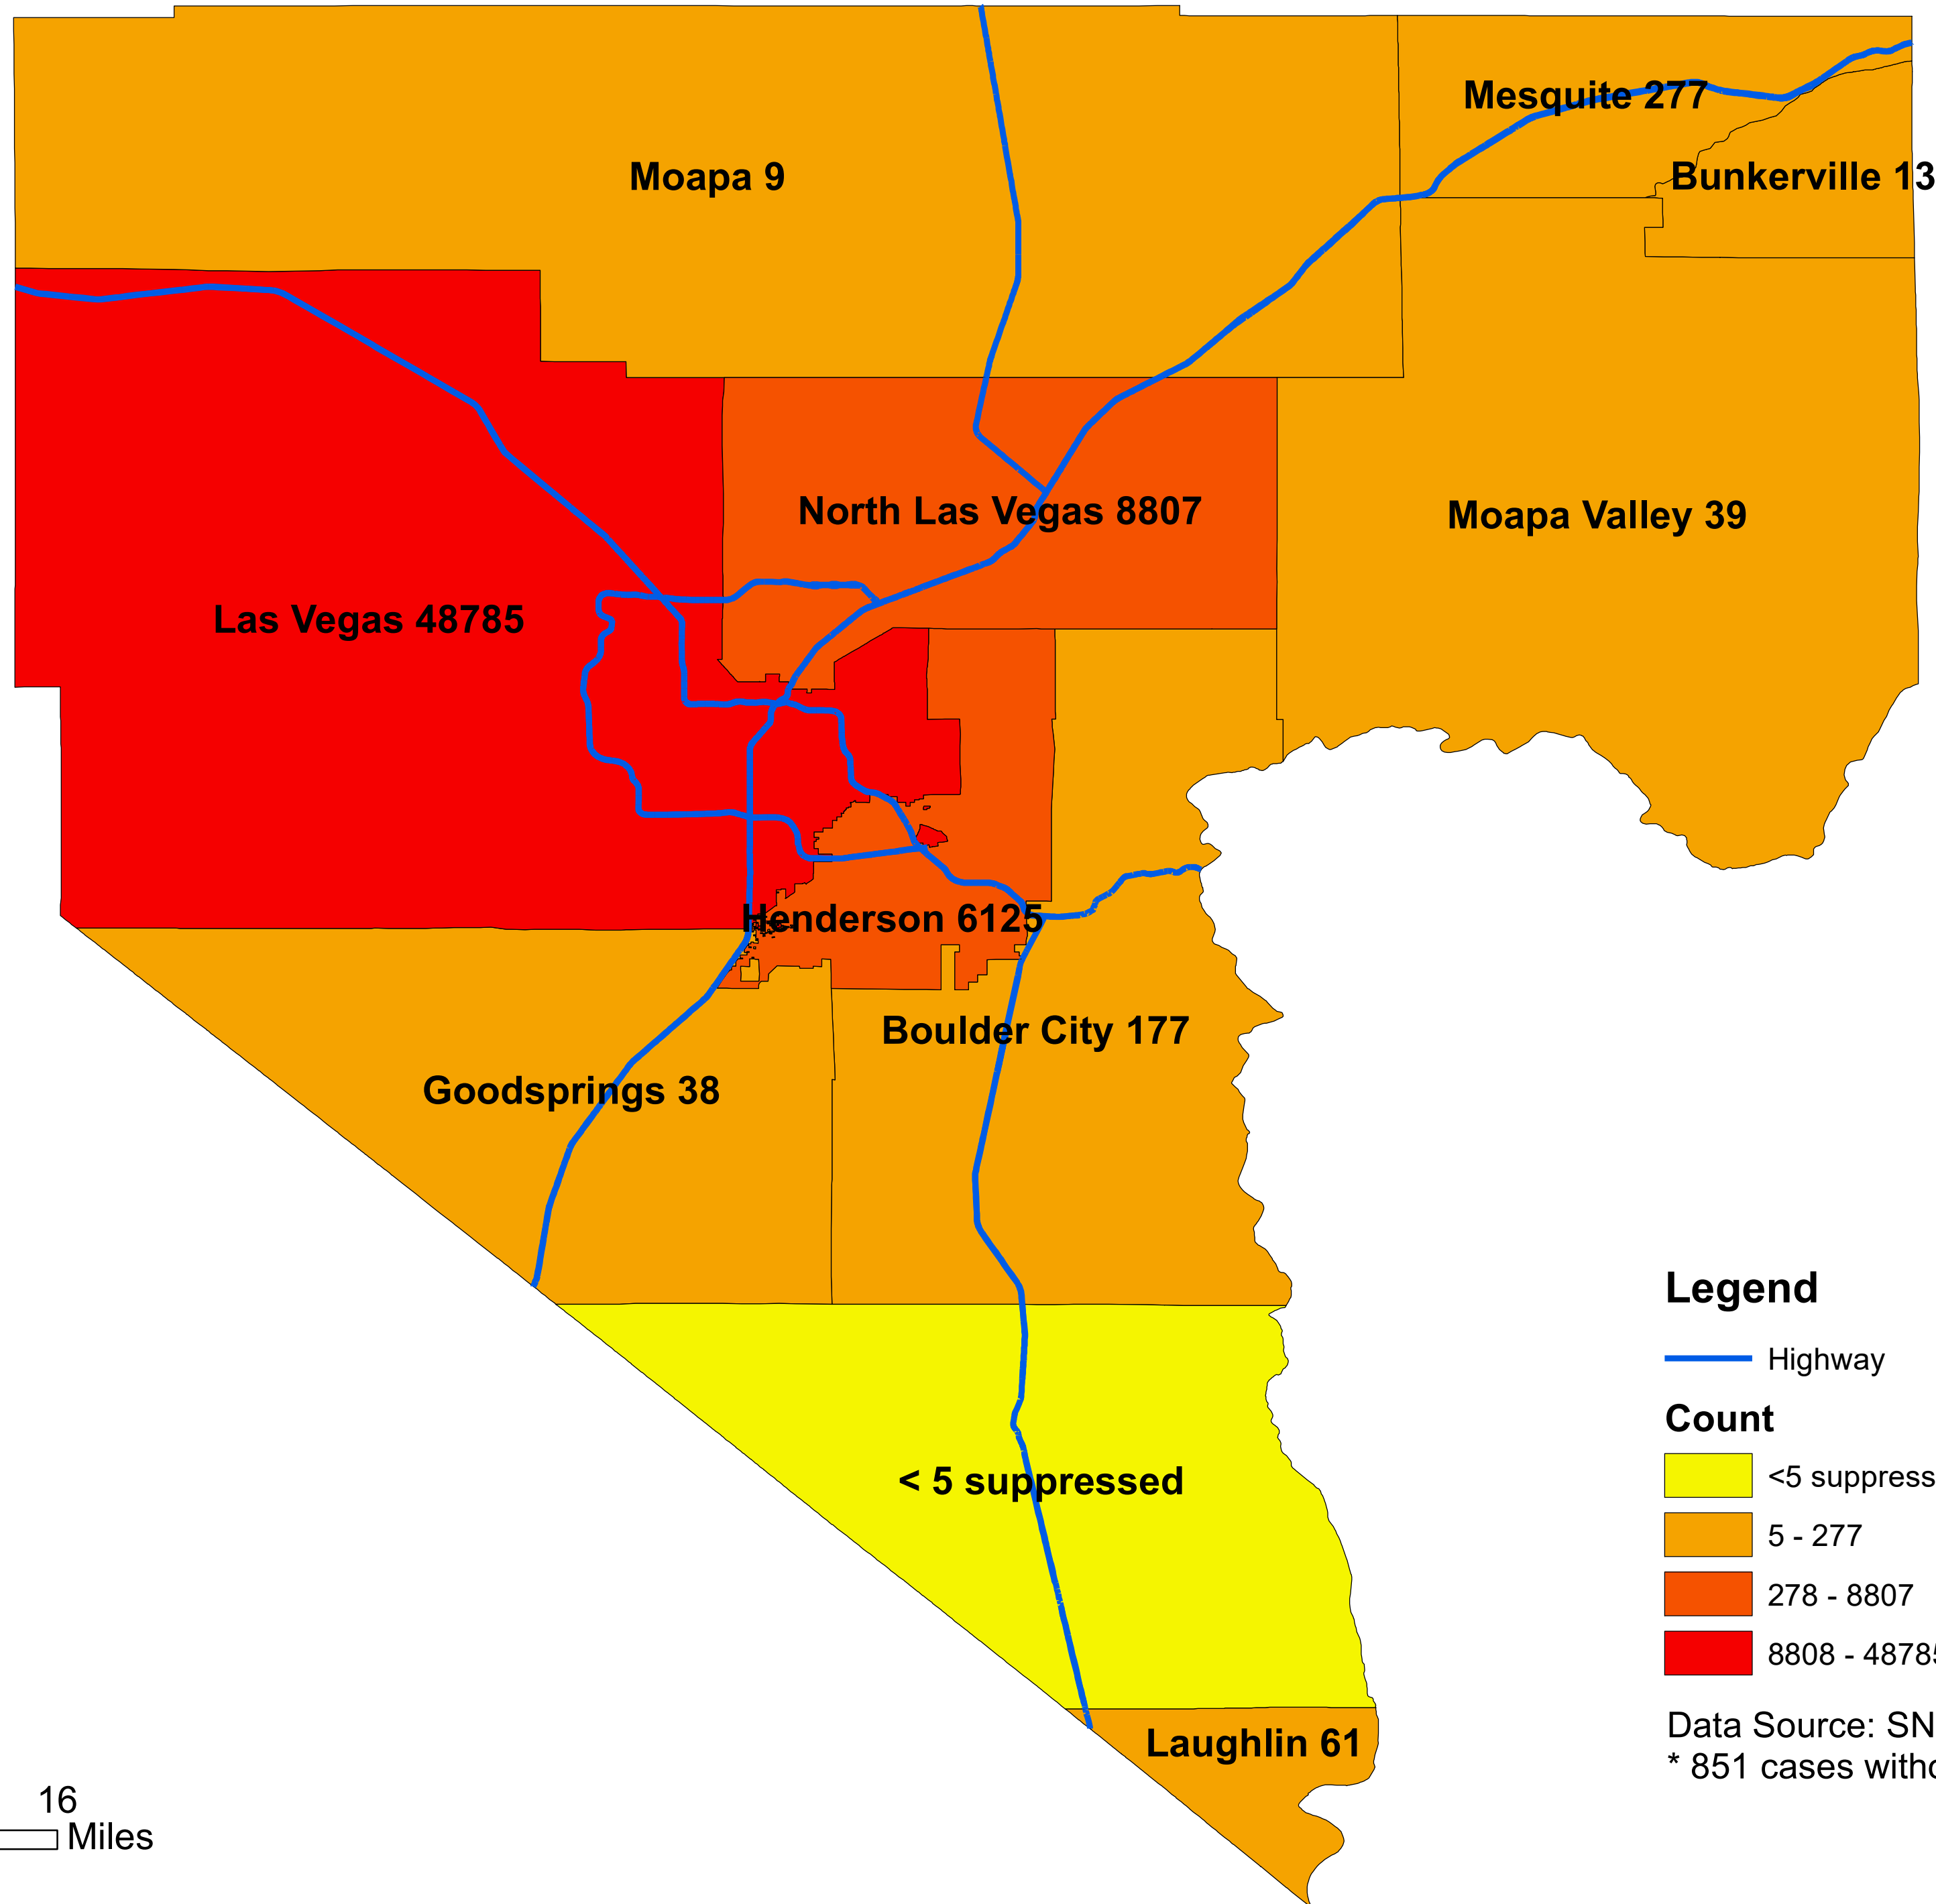

Number of COVID-19 cases by city in Clark county (09.24.2020)

Legend

— Highway

Count

<5 suppressed

5 - 277

278 - 8807

8808 - 48785

Data Source: SNHD

* 851 cases without city information

0 4 8 16
Miles