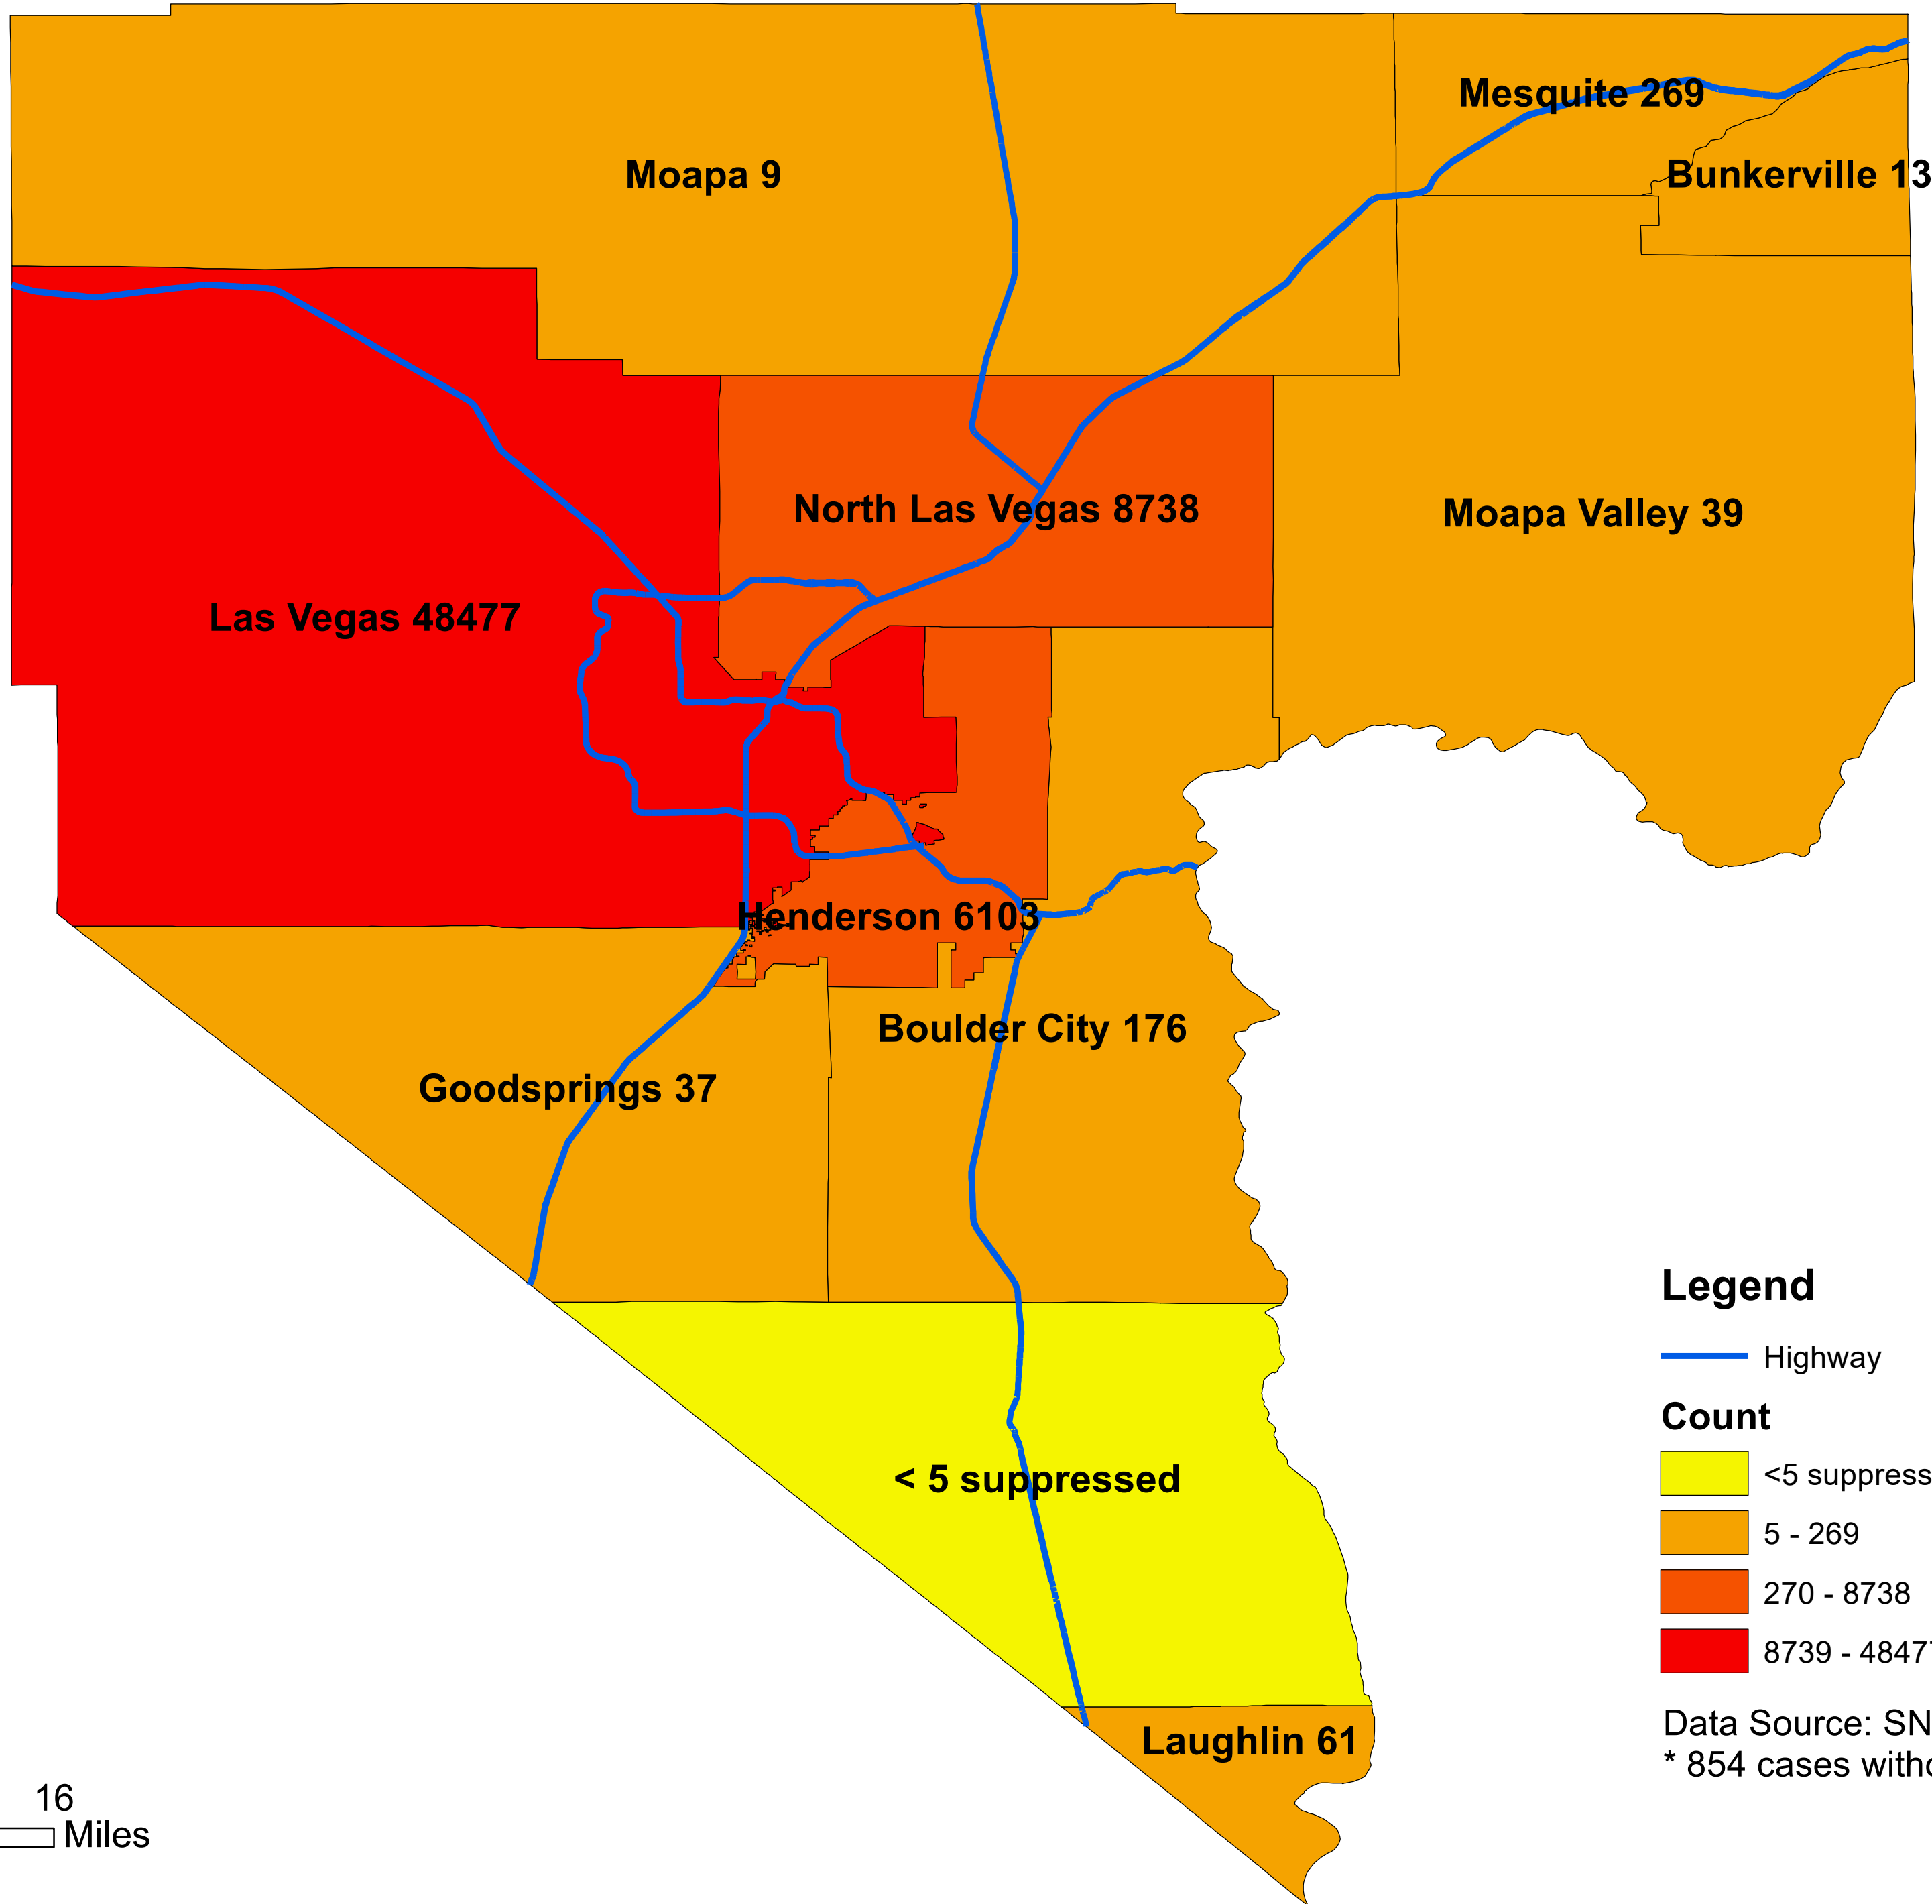

Number of COVID-19 cases by city in Clark county (09.23.2020)

Legend

— Highway

Count

- <5 suppressed
- 5 - 269
- 270 - 8738
- 8739 - 48477

Data Source: SNHD
* 854 cases without city information