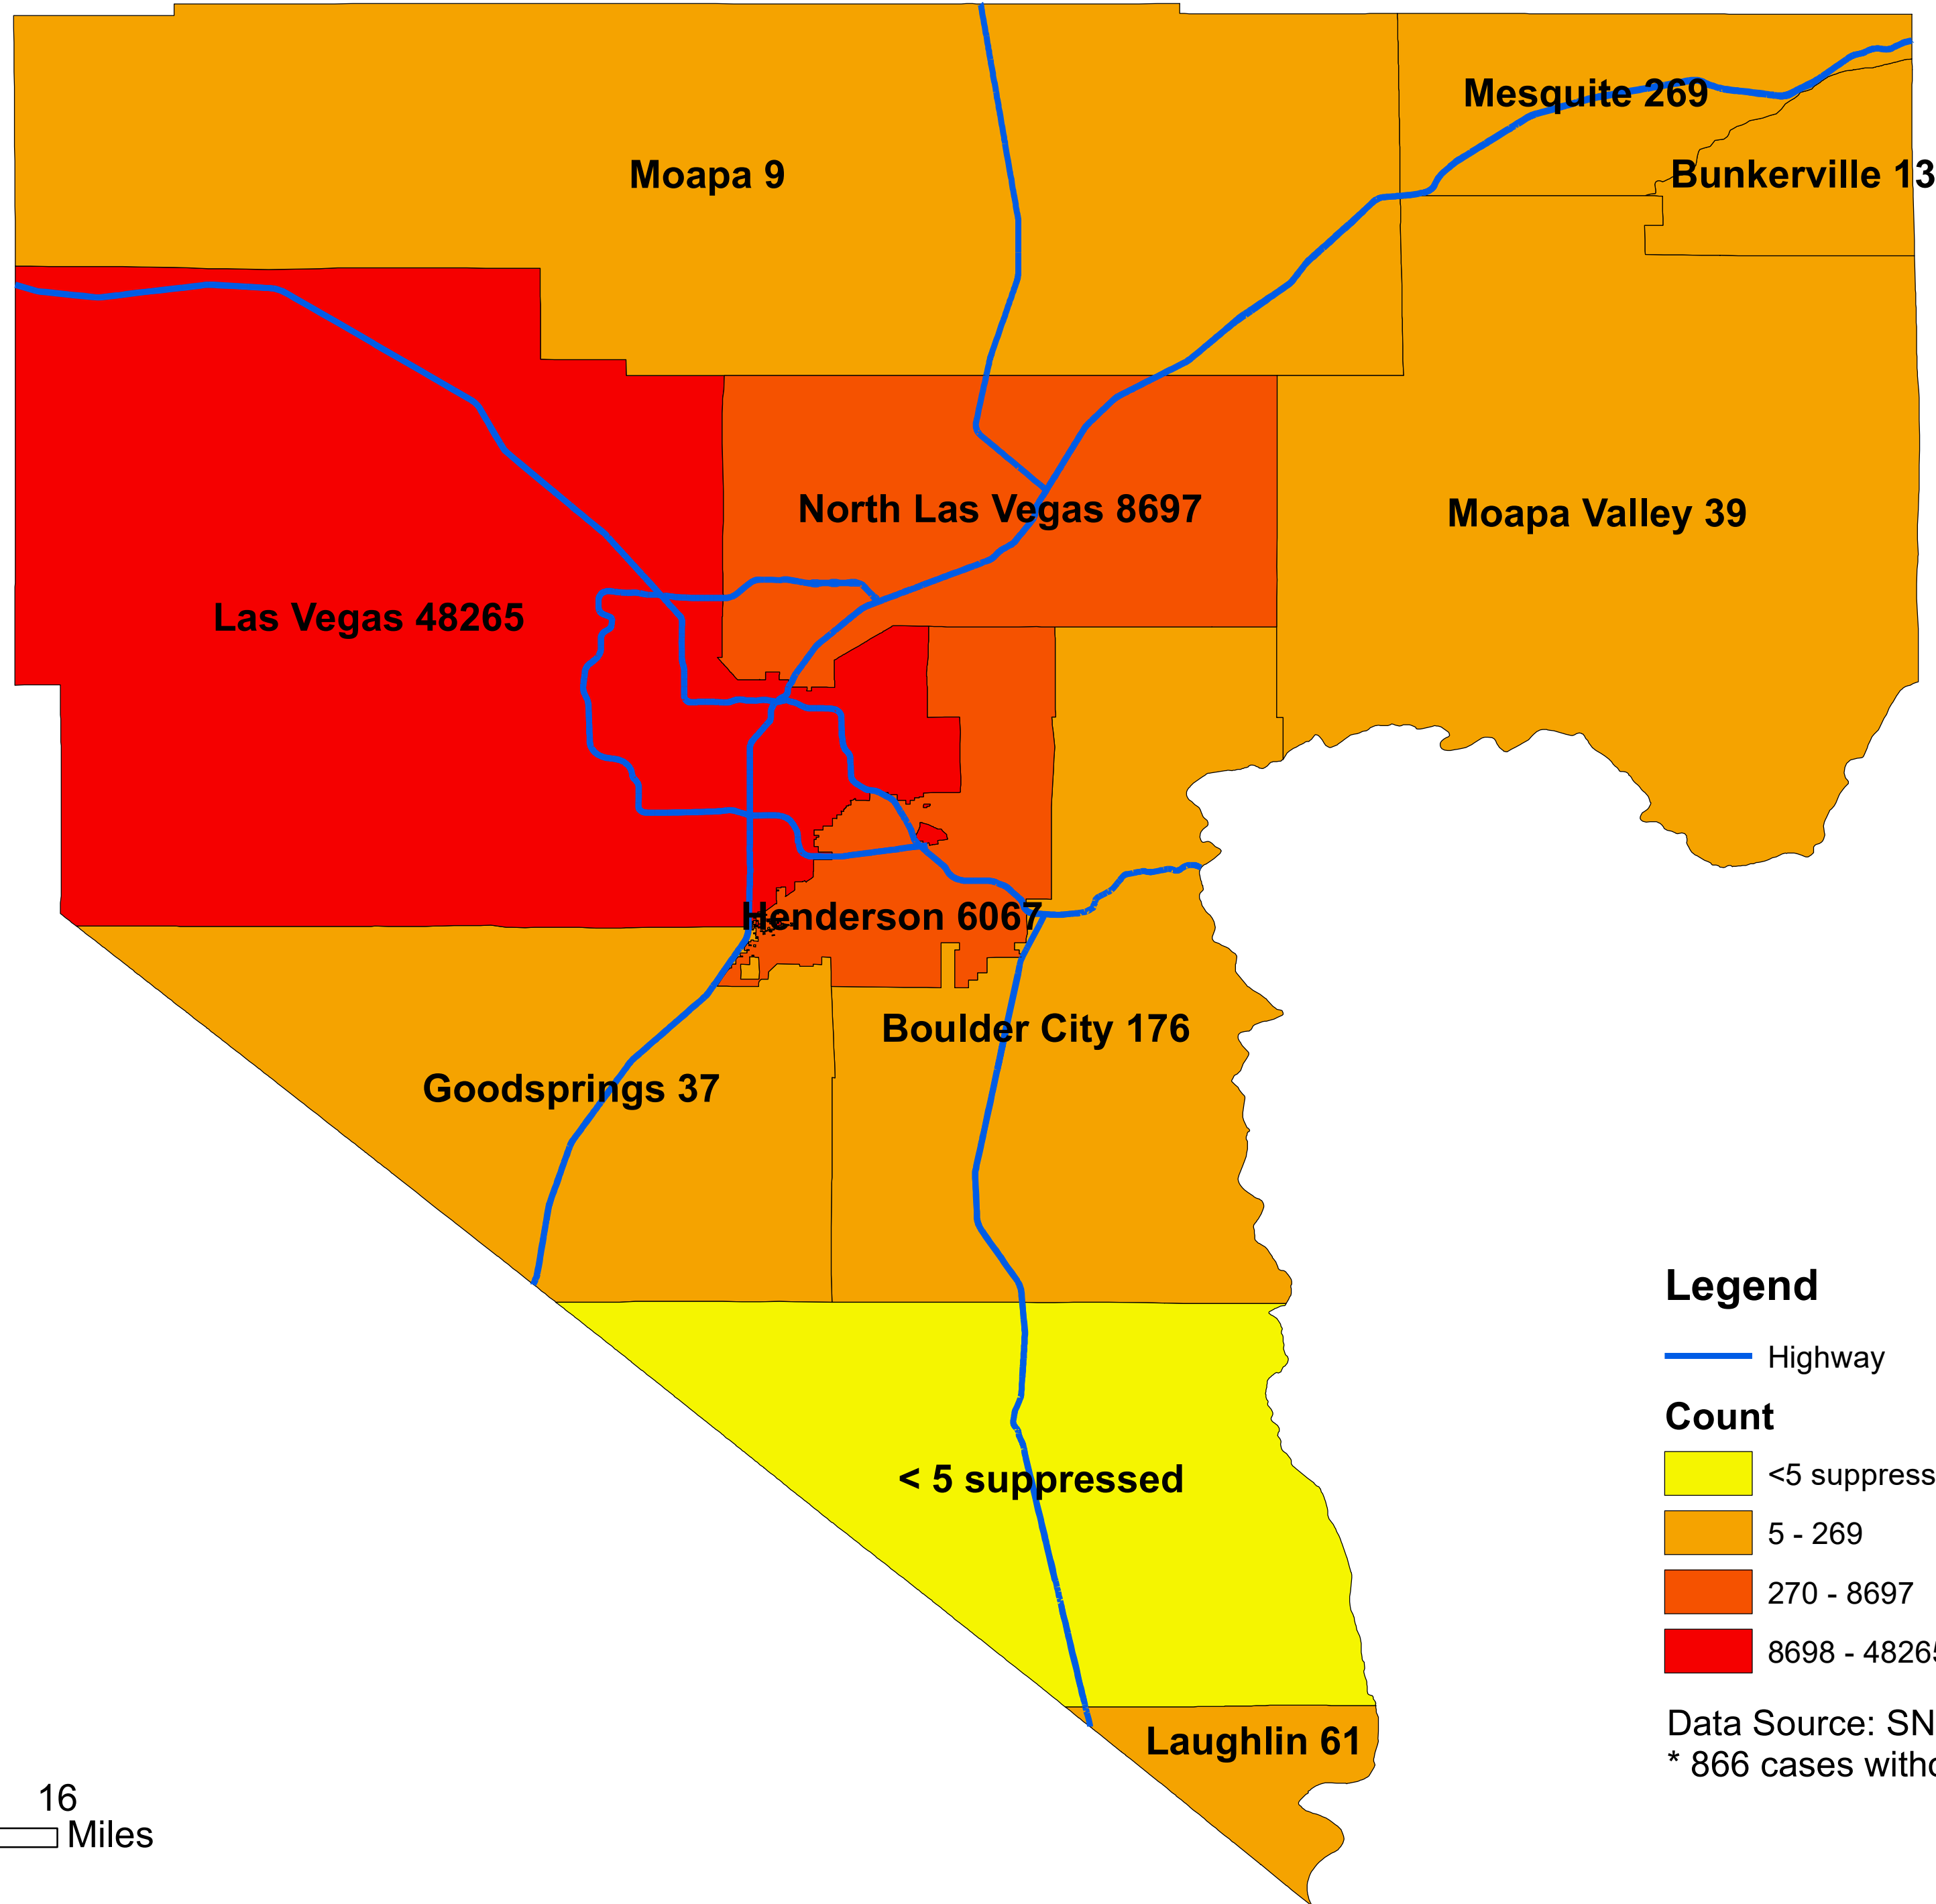

Number of COVID-19 cases by city in Clark county (09.22.2020)

Legend

— Highway

Count

<5 suppressed

5 - 269

270 - 8697

8698 - 48265

Data Source: SNHD

* 866 cases without city information

0 4 8 16 Miles