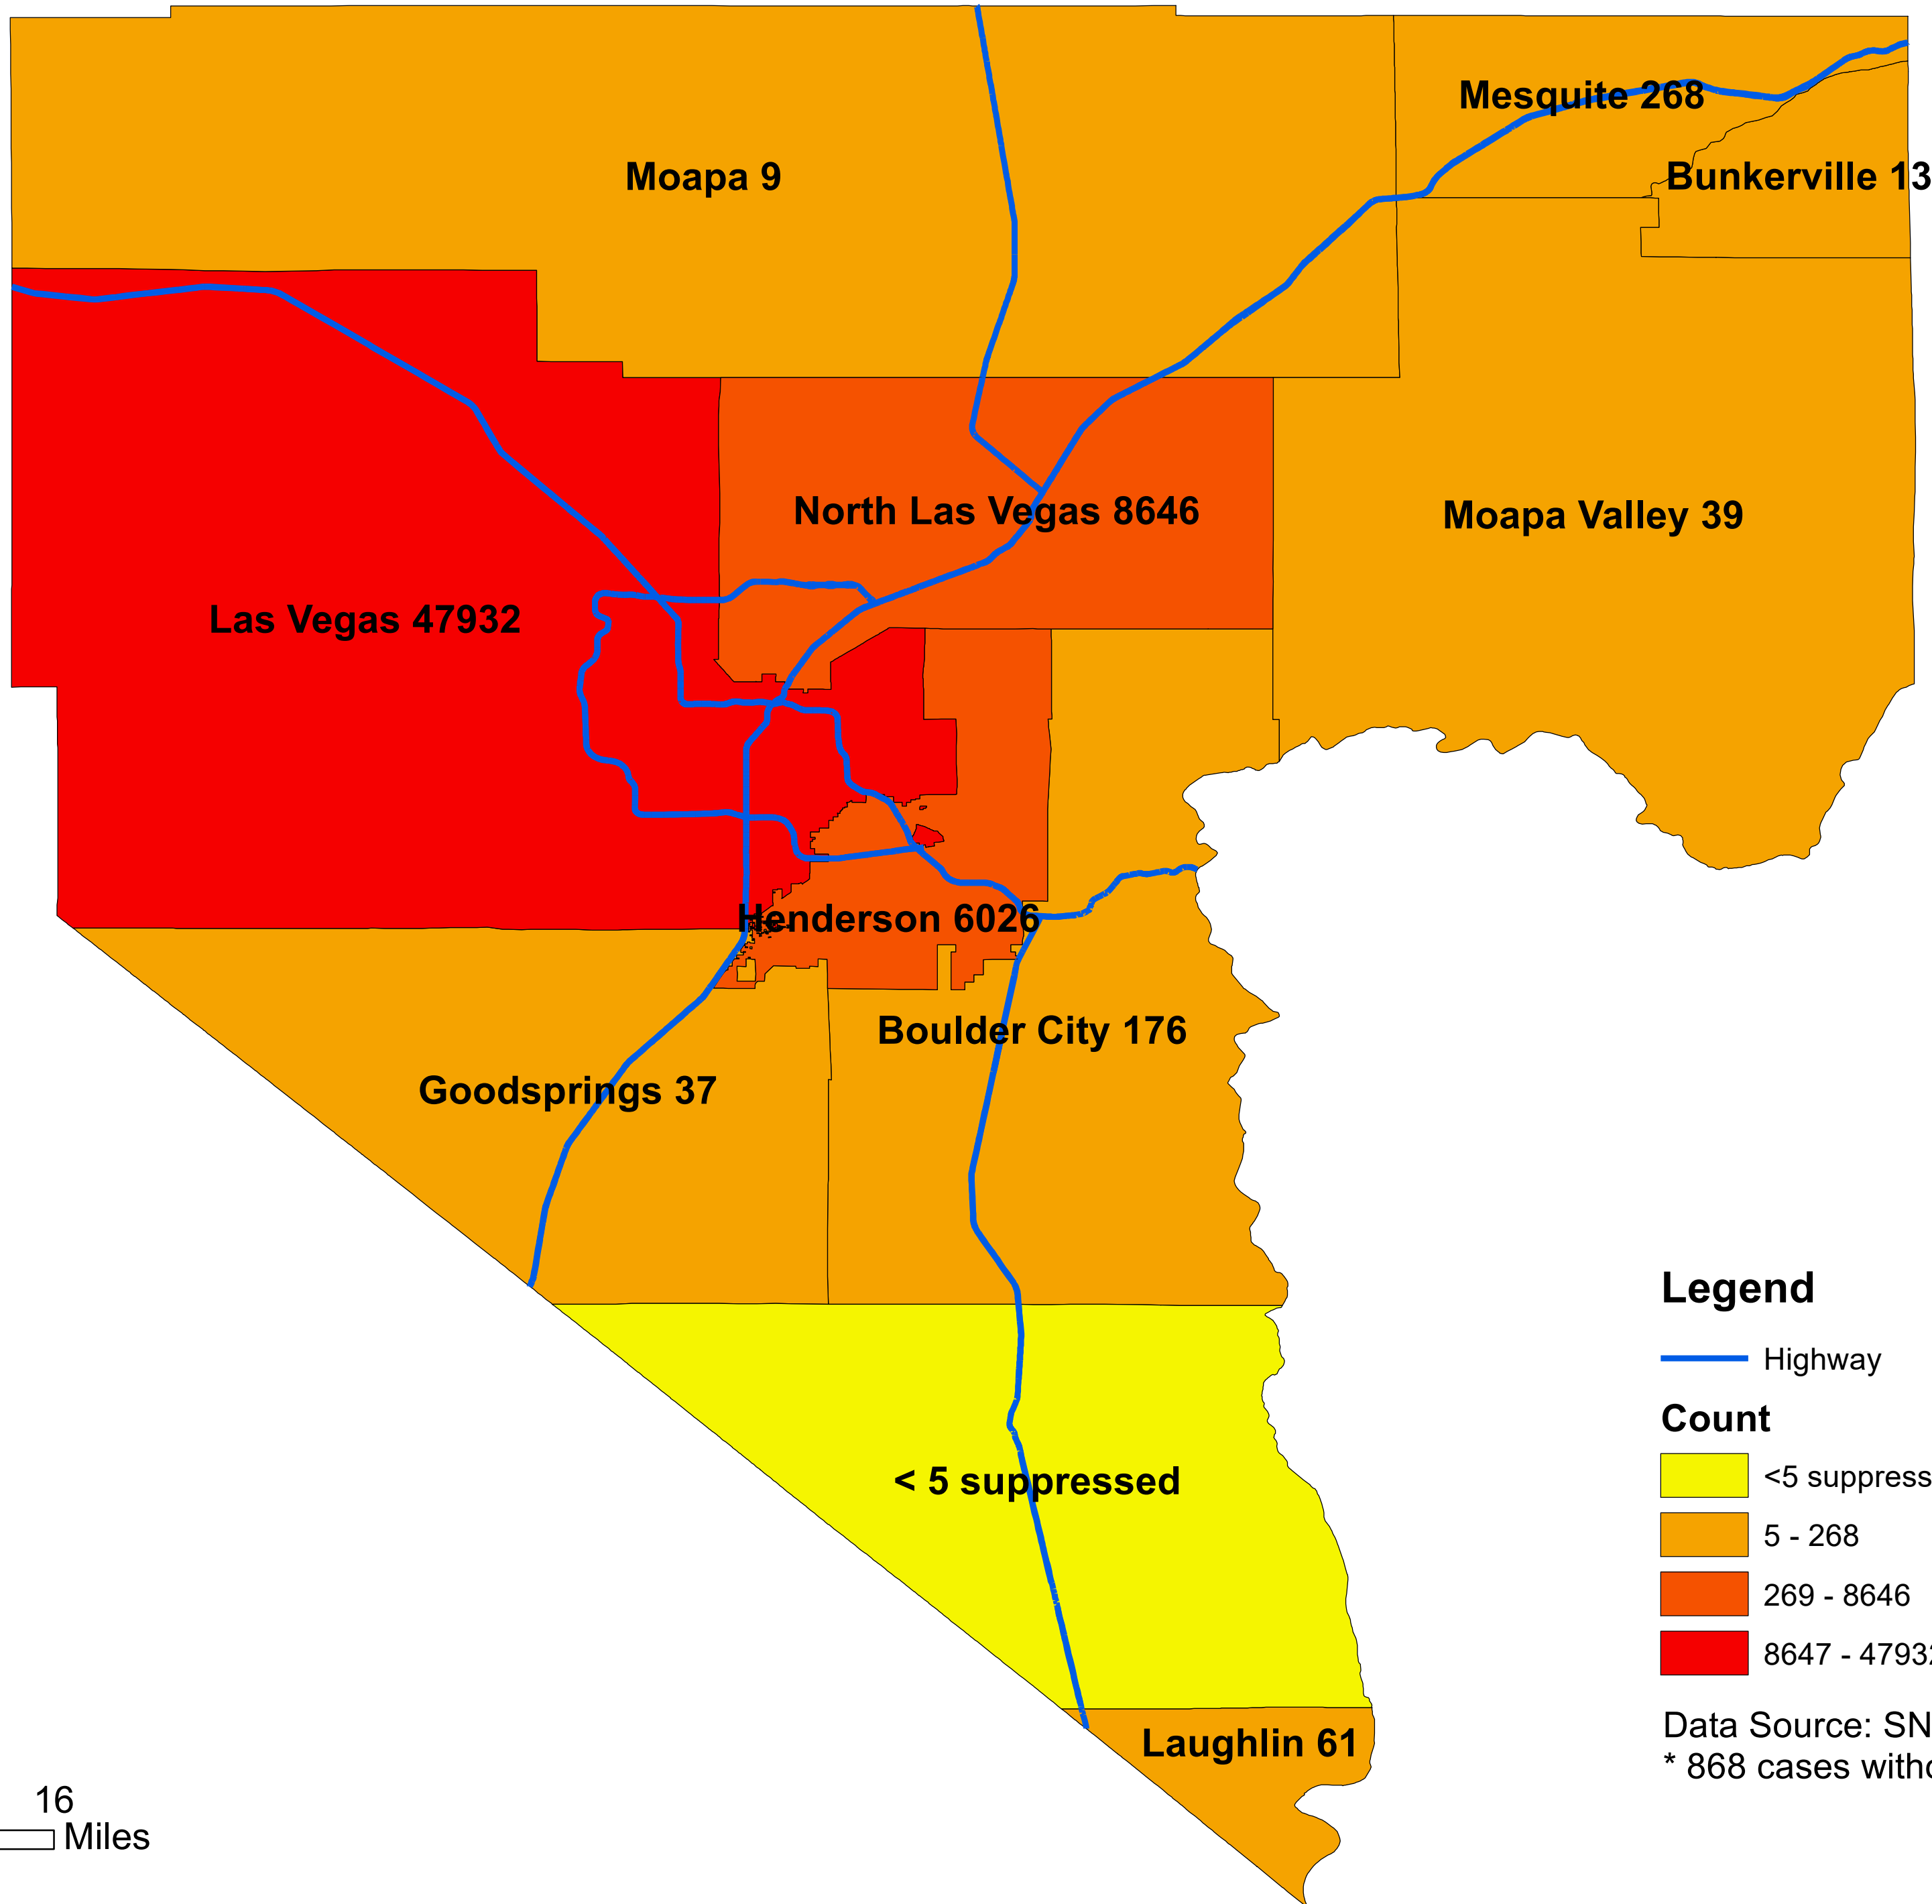

Number of COVID-19 cases by city in Clark county (09.21.2020)

Legend

— Highway

Count

<5 suppressed

5 - 268

269 - 8646

8647 - 47932

Data Source: SNHD

* 868 cases without city information

0 4 8 16
Miles