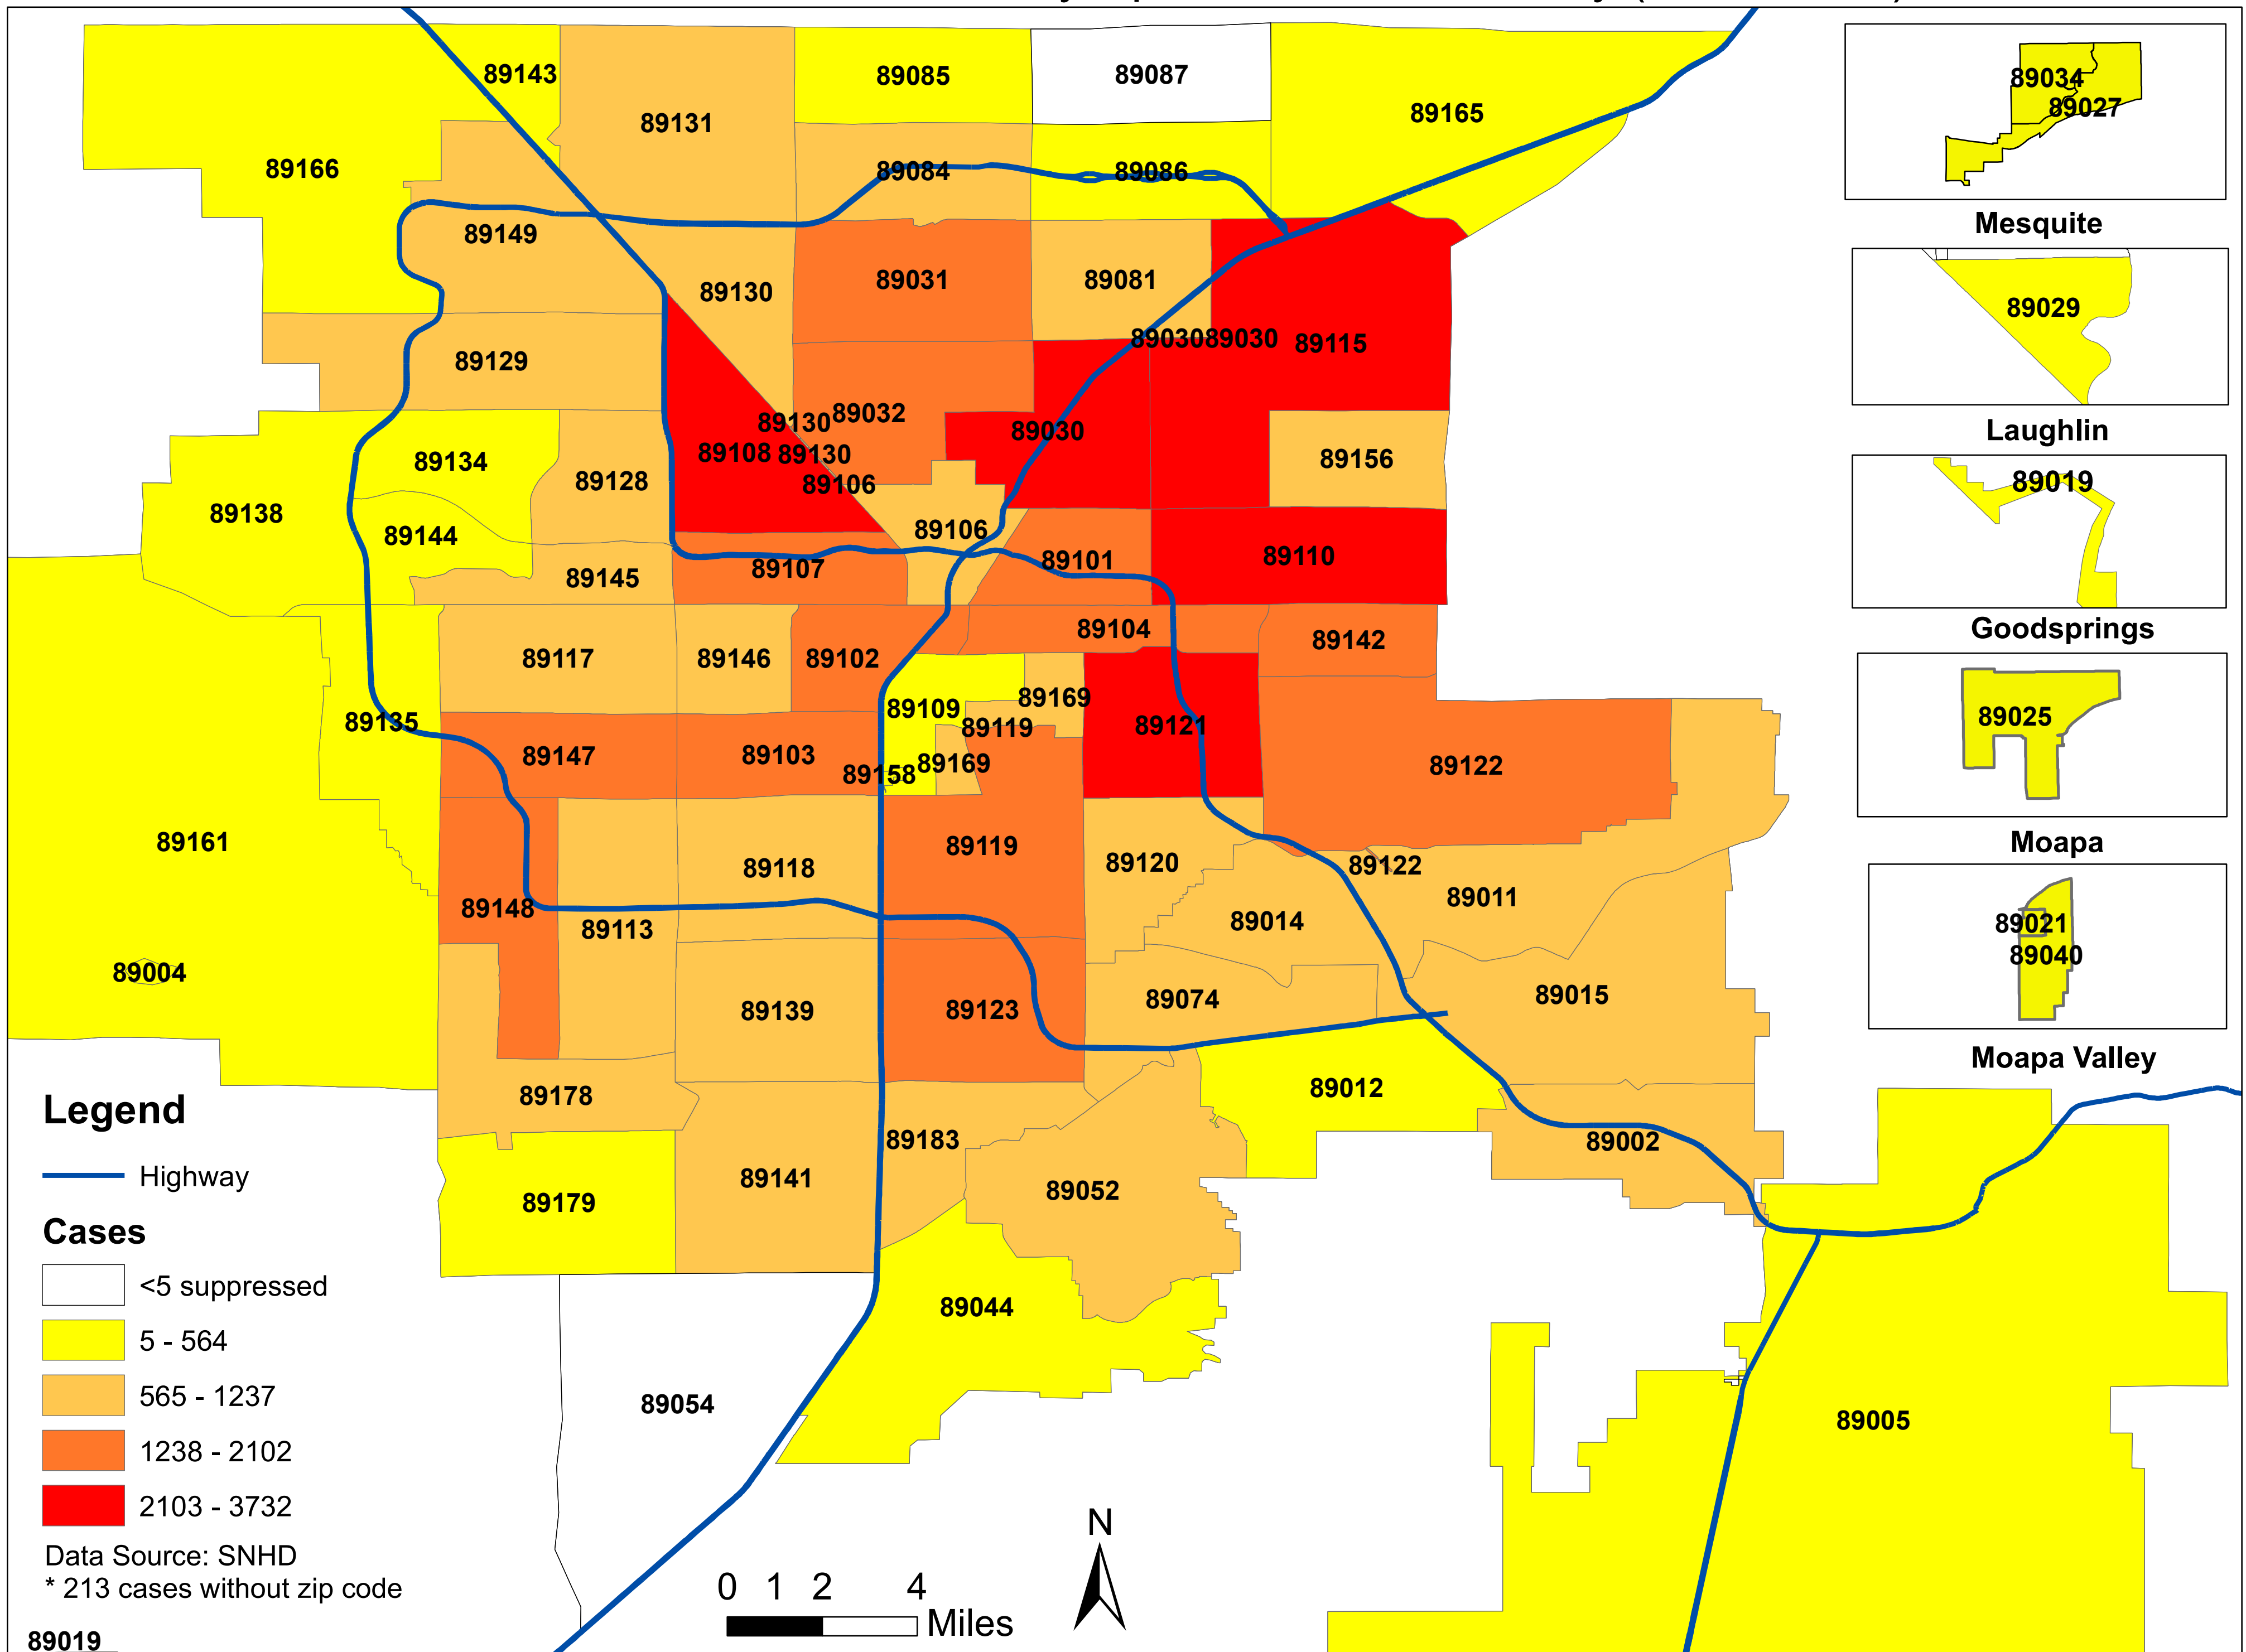

# Number of COVID-19 cases by zip code in Clark county (09.20.2020)

**Note: More than 5 cases reported from 89124**