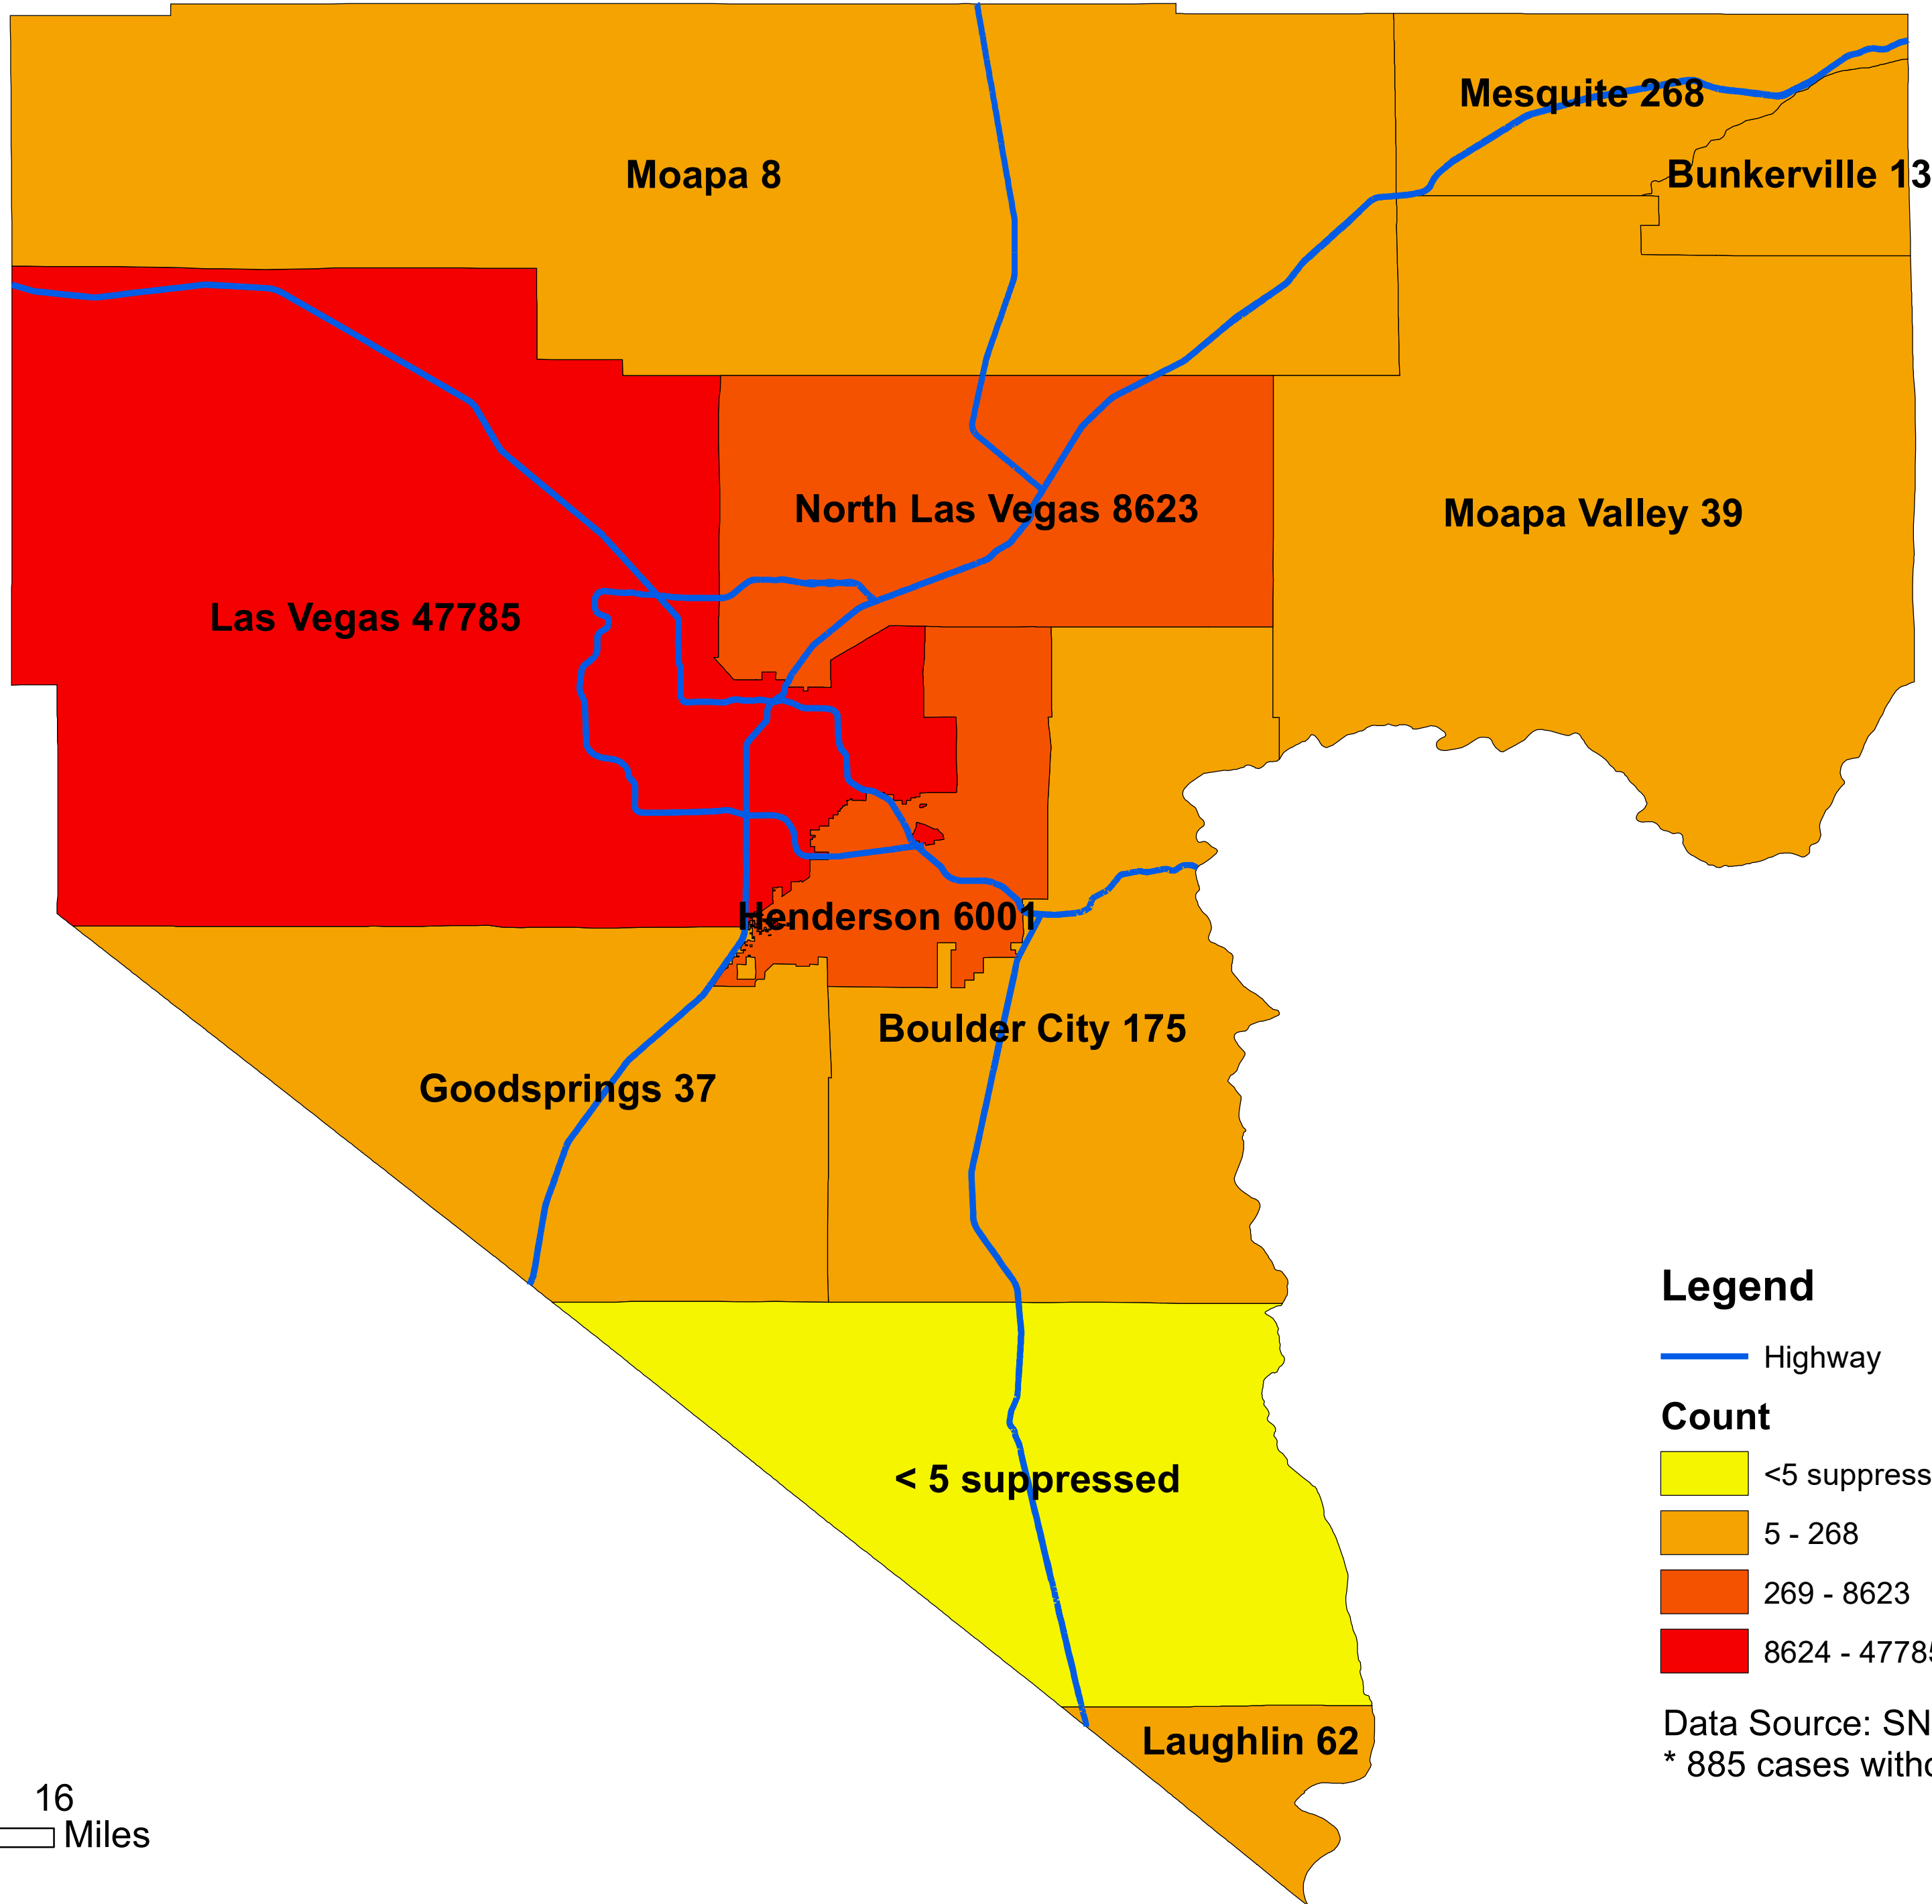

Number of COVID-19 cases by city in Clark county (09.20.2020)

Legend

— Highway

Count

- <5 suppressed
- 5 - 268
- 269 - 8623
- 8624 - 47785

Data Source: SNHD
* 885 cases without city information