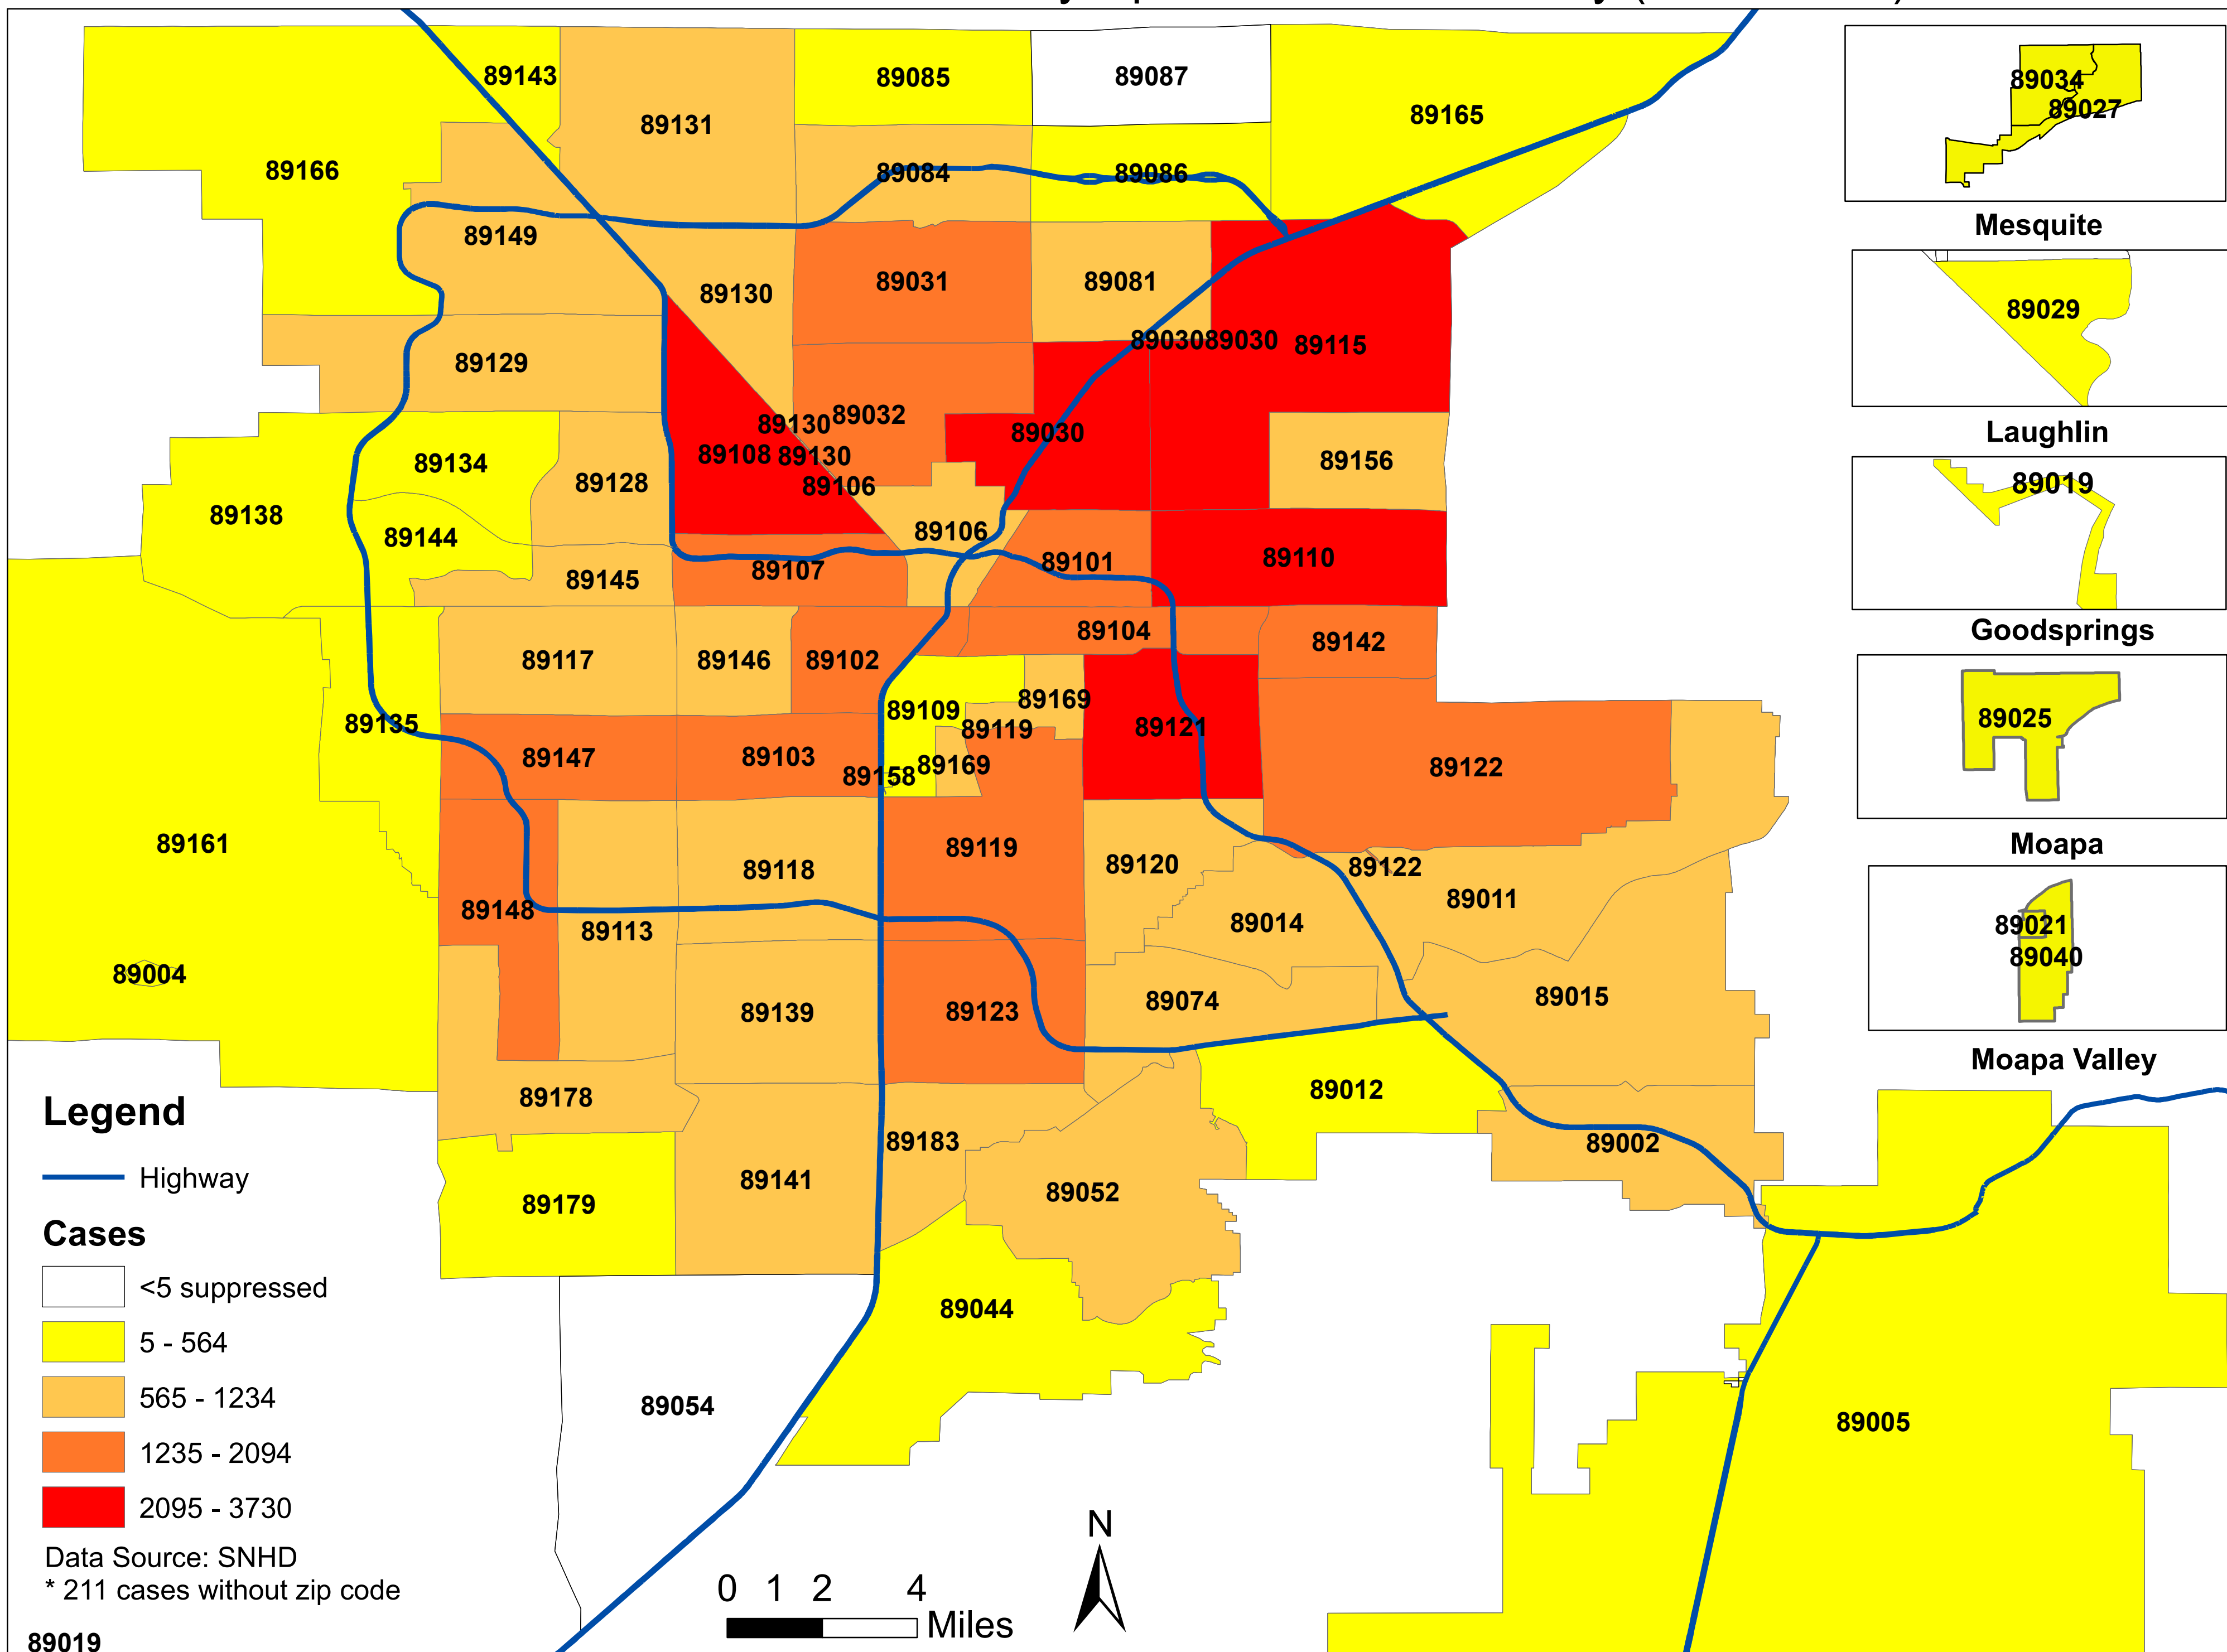

# Number of COVID-19 cases by zip code in Clark county (09.19.2020)

**Note: More than 5 cases reported from 89124**