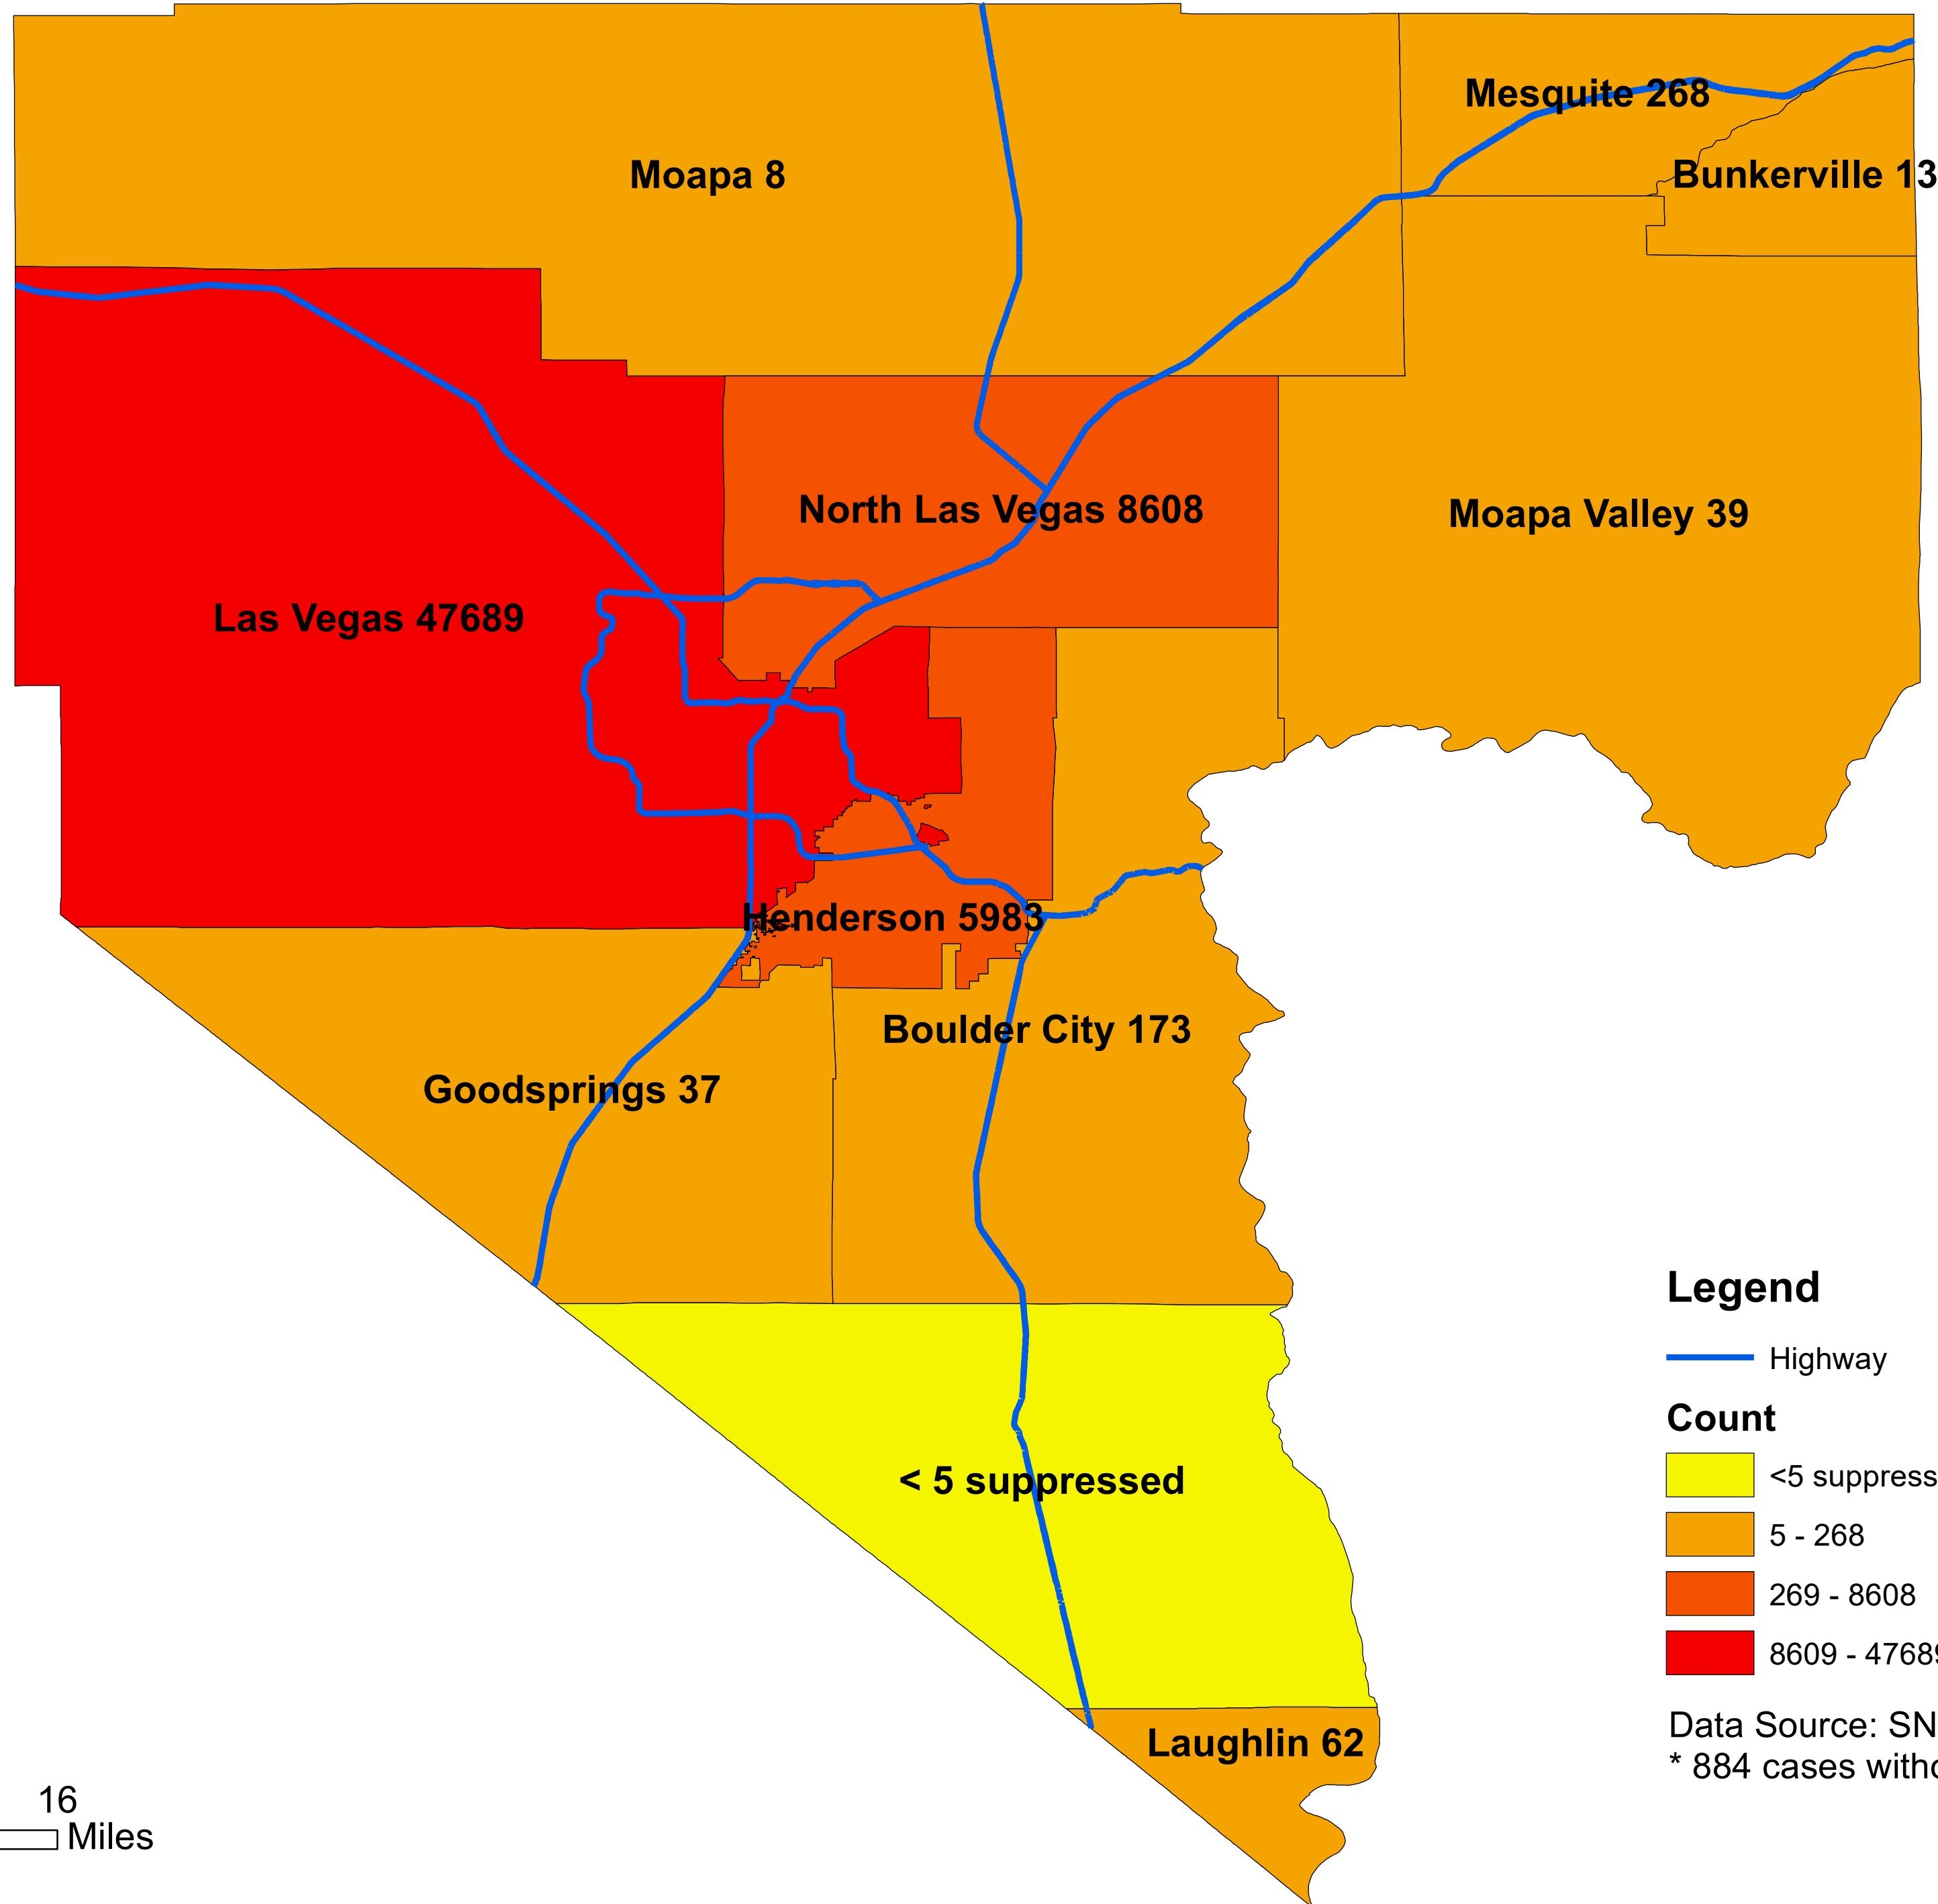

Number of COVID-19 cases by city in Clark county (09.19.2020)

Legend

— Highway

Count

<5 suppressed

5 - 268

269 - 8608

8609 - 47689

Data Source: SNHD

* 884 cases without city information

0 4 8 16 Miles