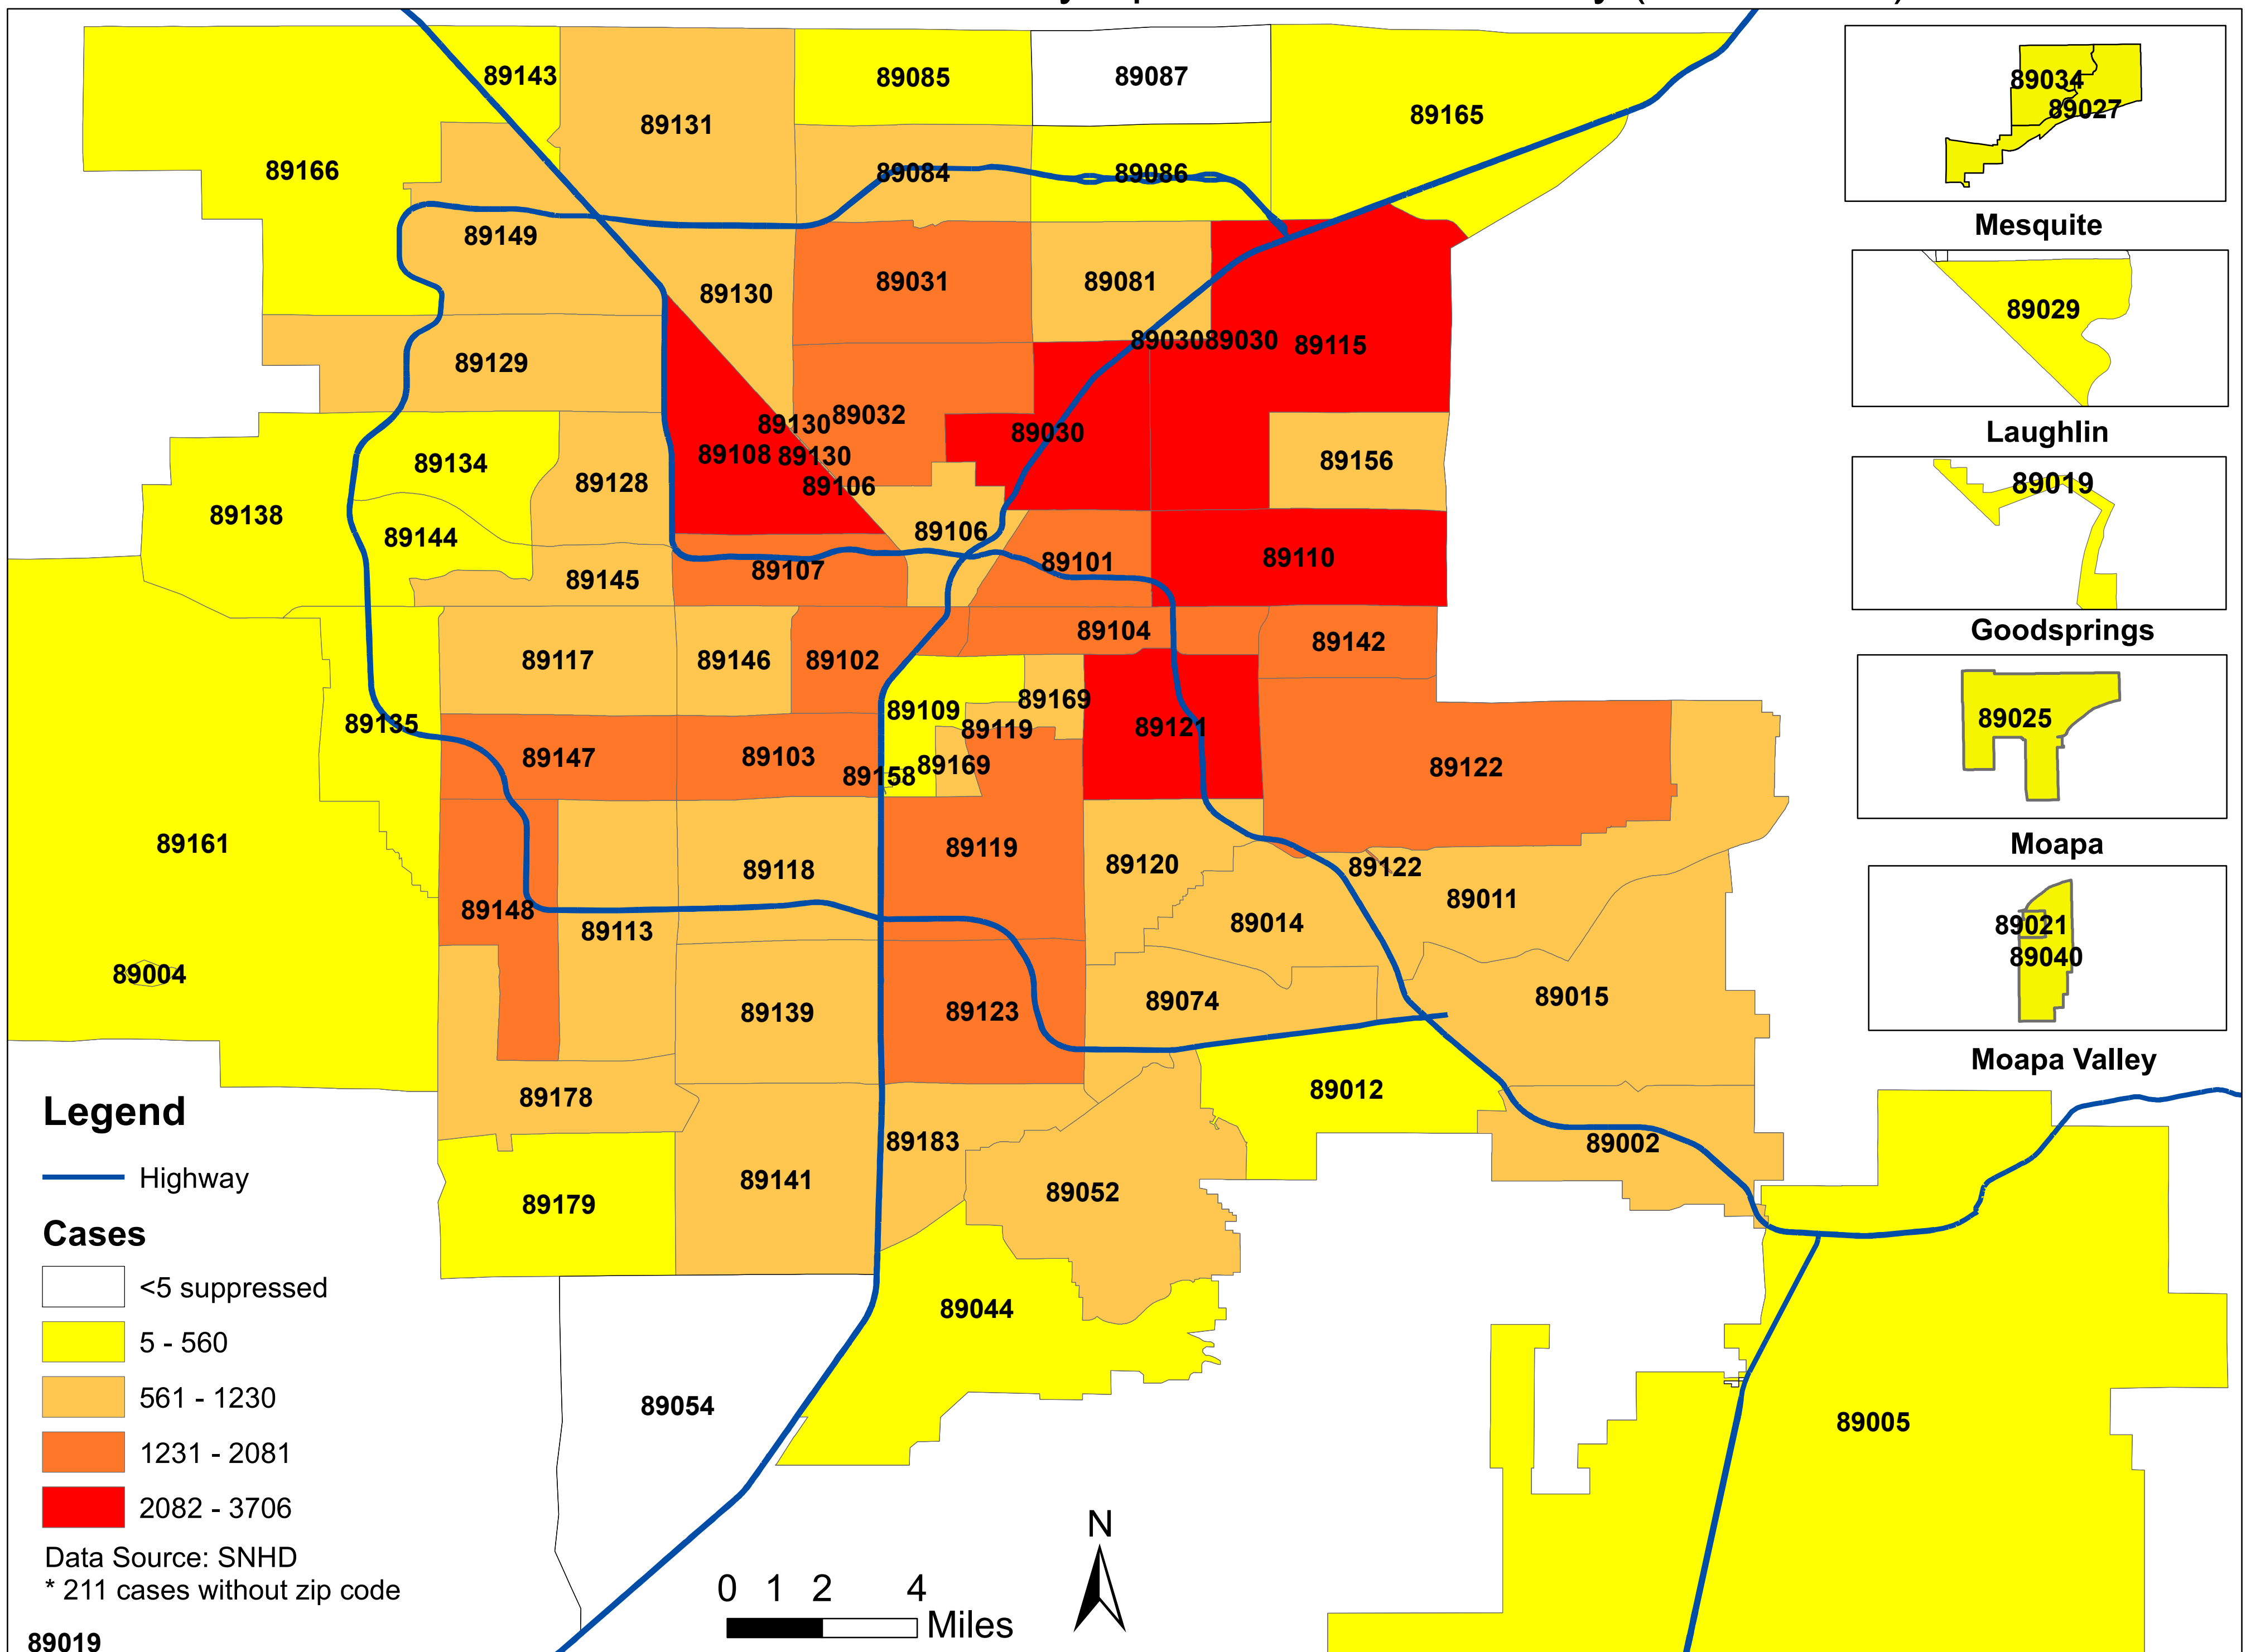

# Number of COVID-19 cases by zip code in Clark county (09.18.2020)

**Note: More than 5 cases reported from 89124**