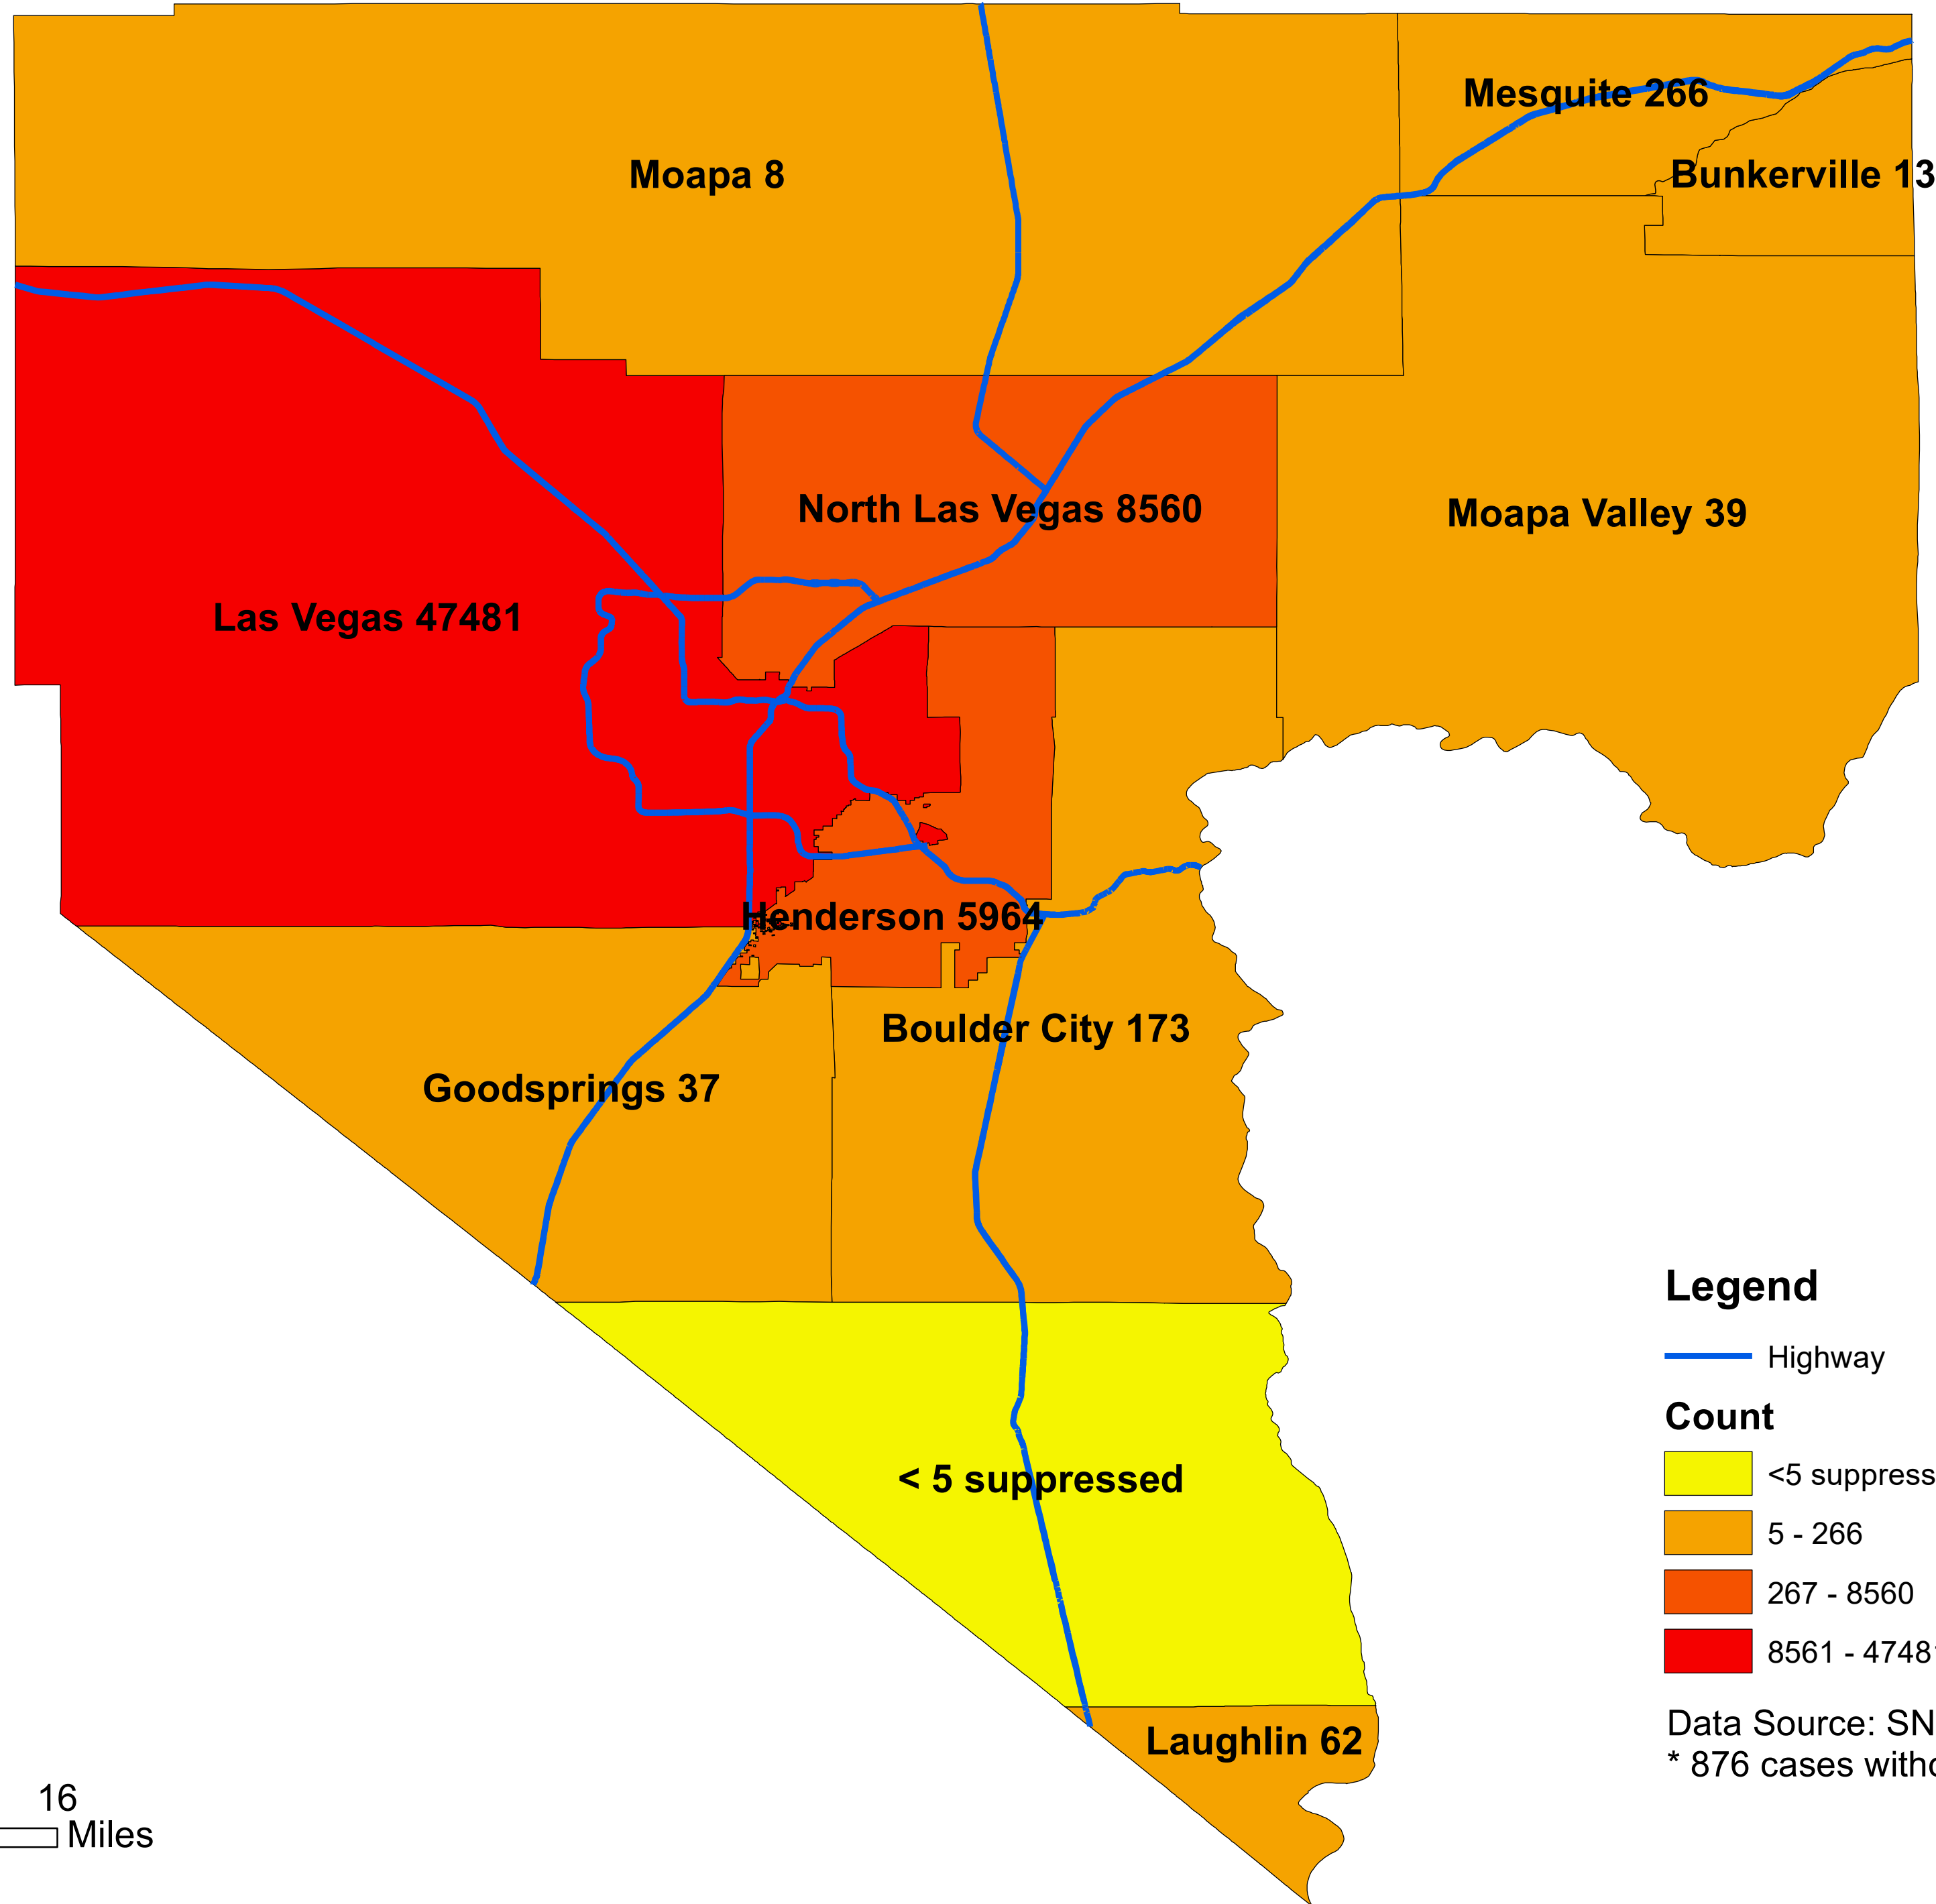

Number of COVID-19 cases by city in Clark county (09.18.2020)

Legend

— Highway

Count

<5 suppressed

5 - 266

267 - 8560

8561 - 47481

Data Source: SNHD

* 876 cases without city information

0 4 8 16 Miles