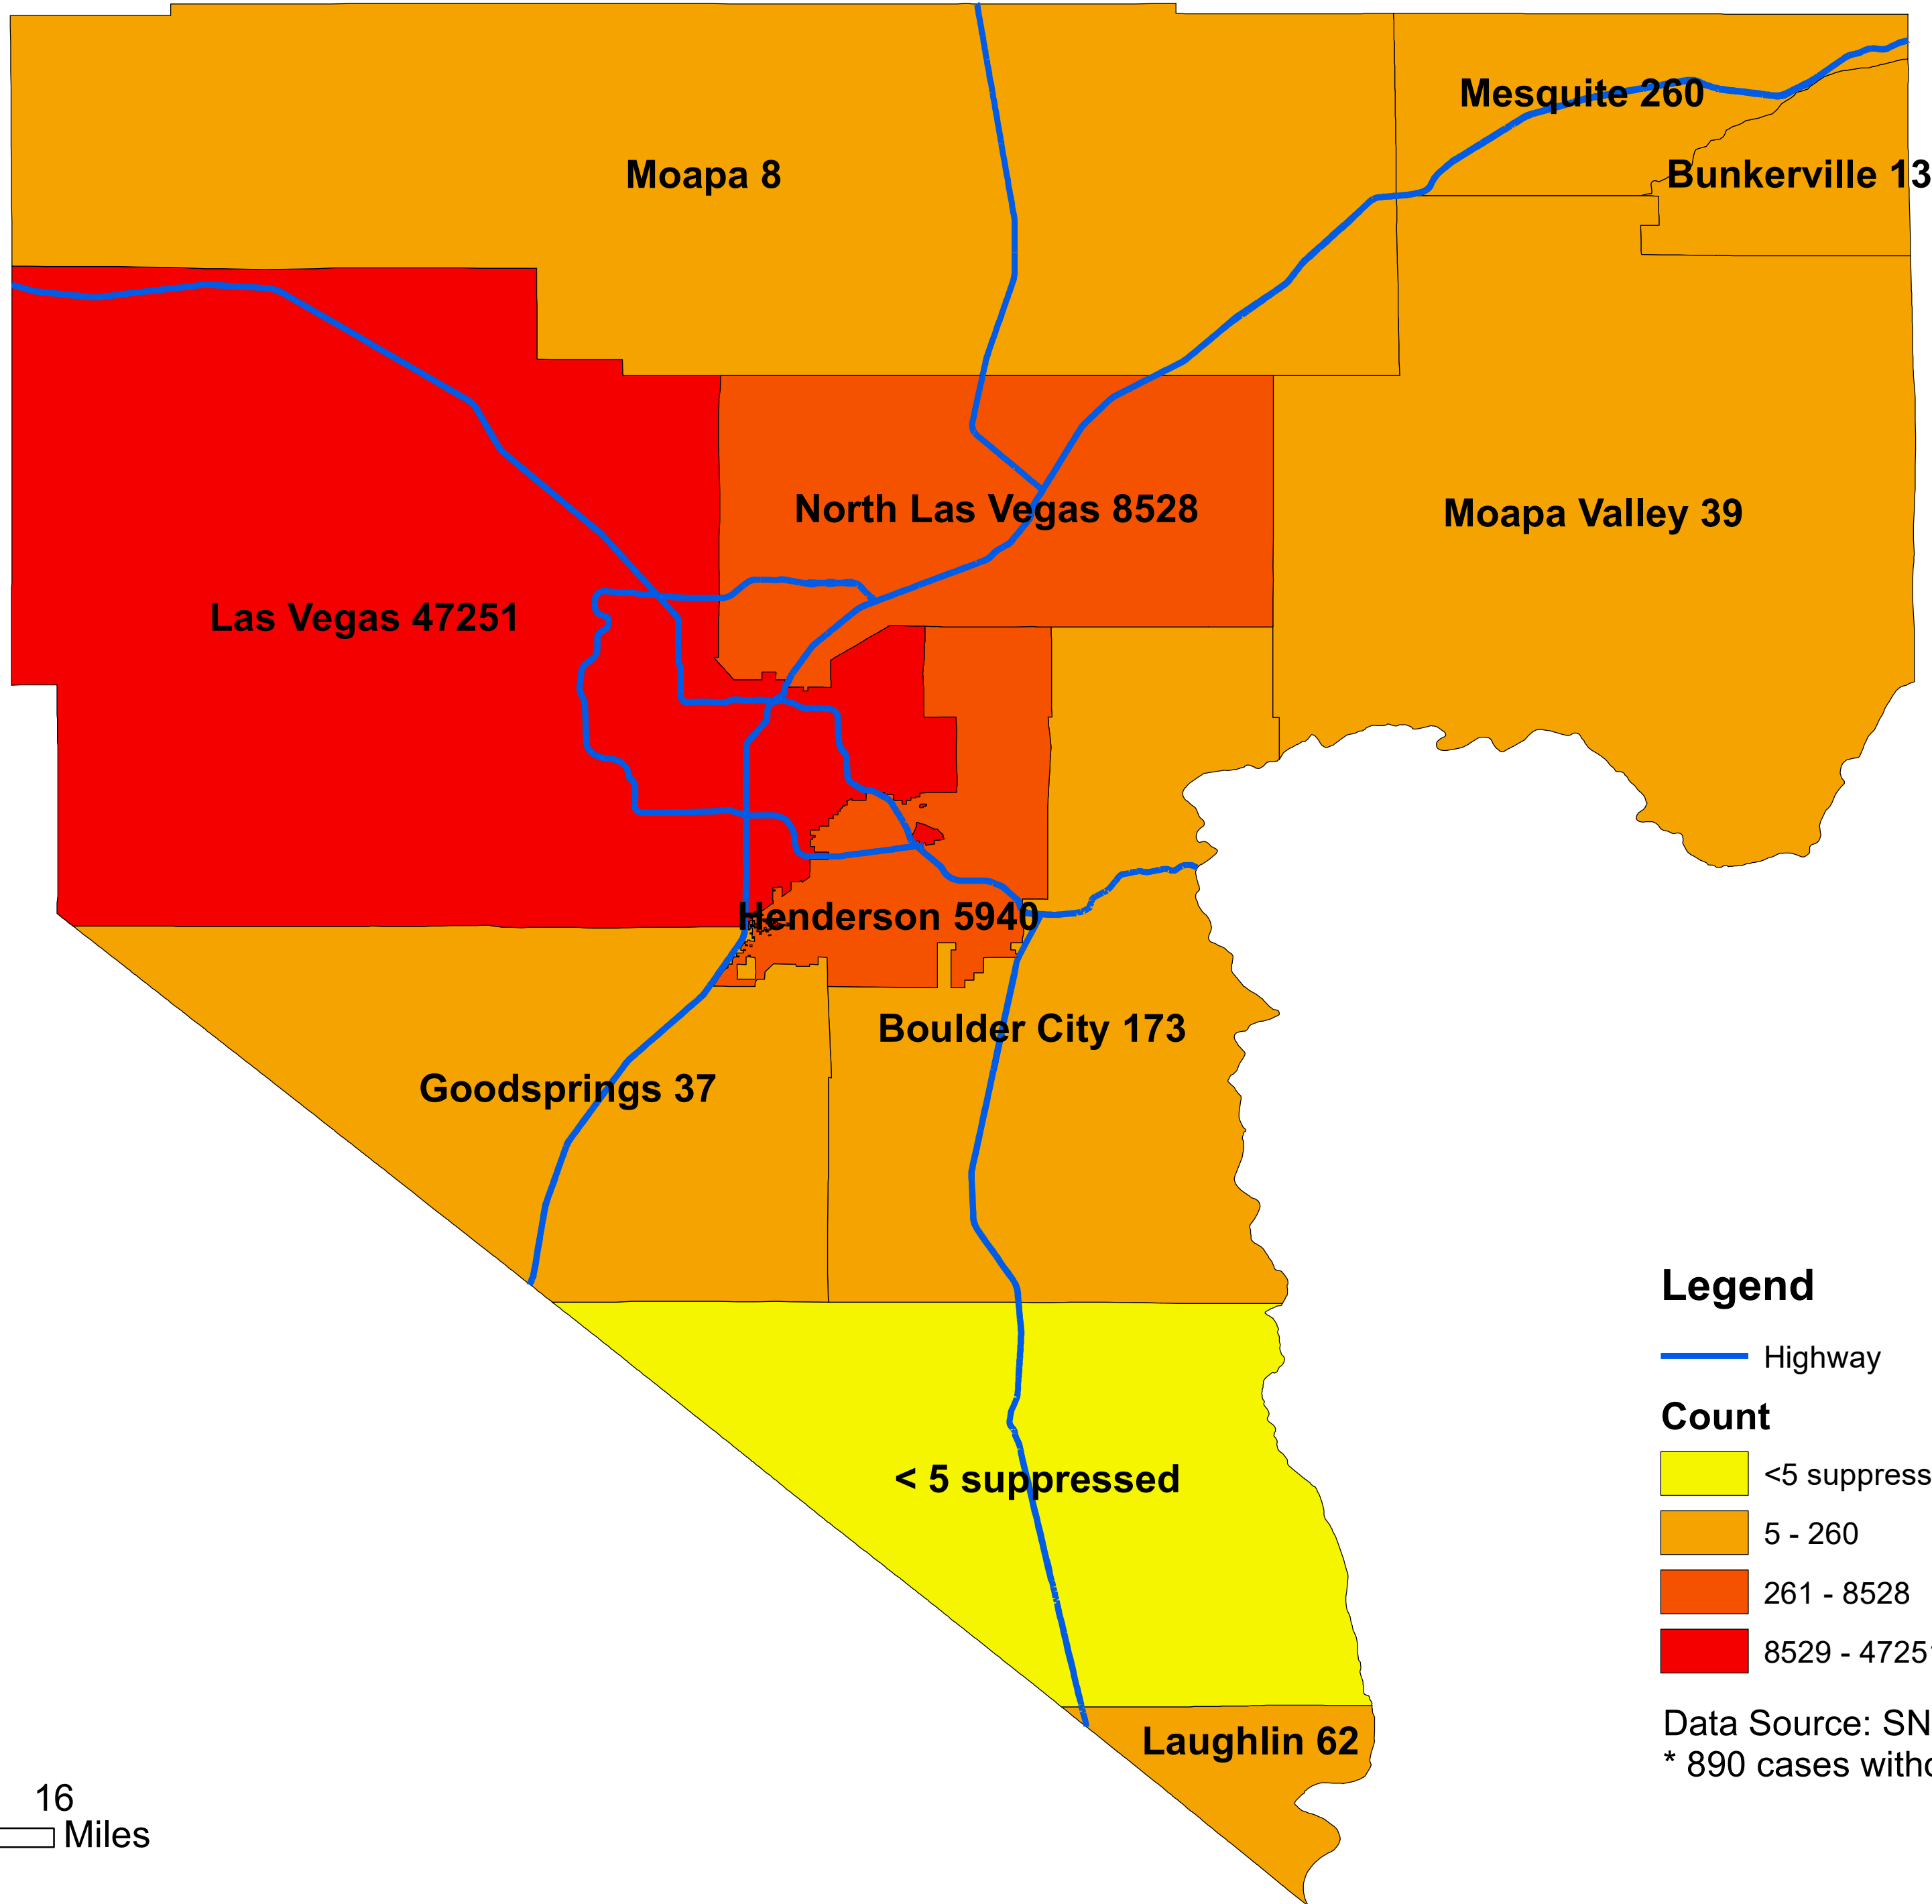

Number of COVID-19 cases by city in Clark county (09.17.2020)

Legend

— Highway

Count

<5 suppressed

5 - 260

261 - 8528

8529 - 47251

Data Source: SNHD

* 890 cases without city information

0 4 8 16
Miles