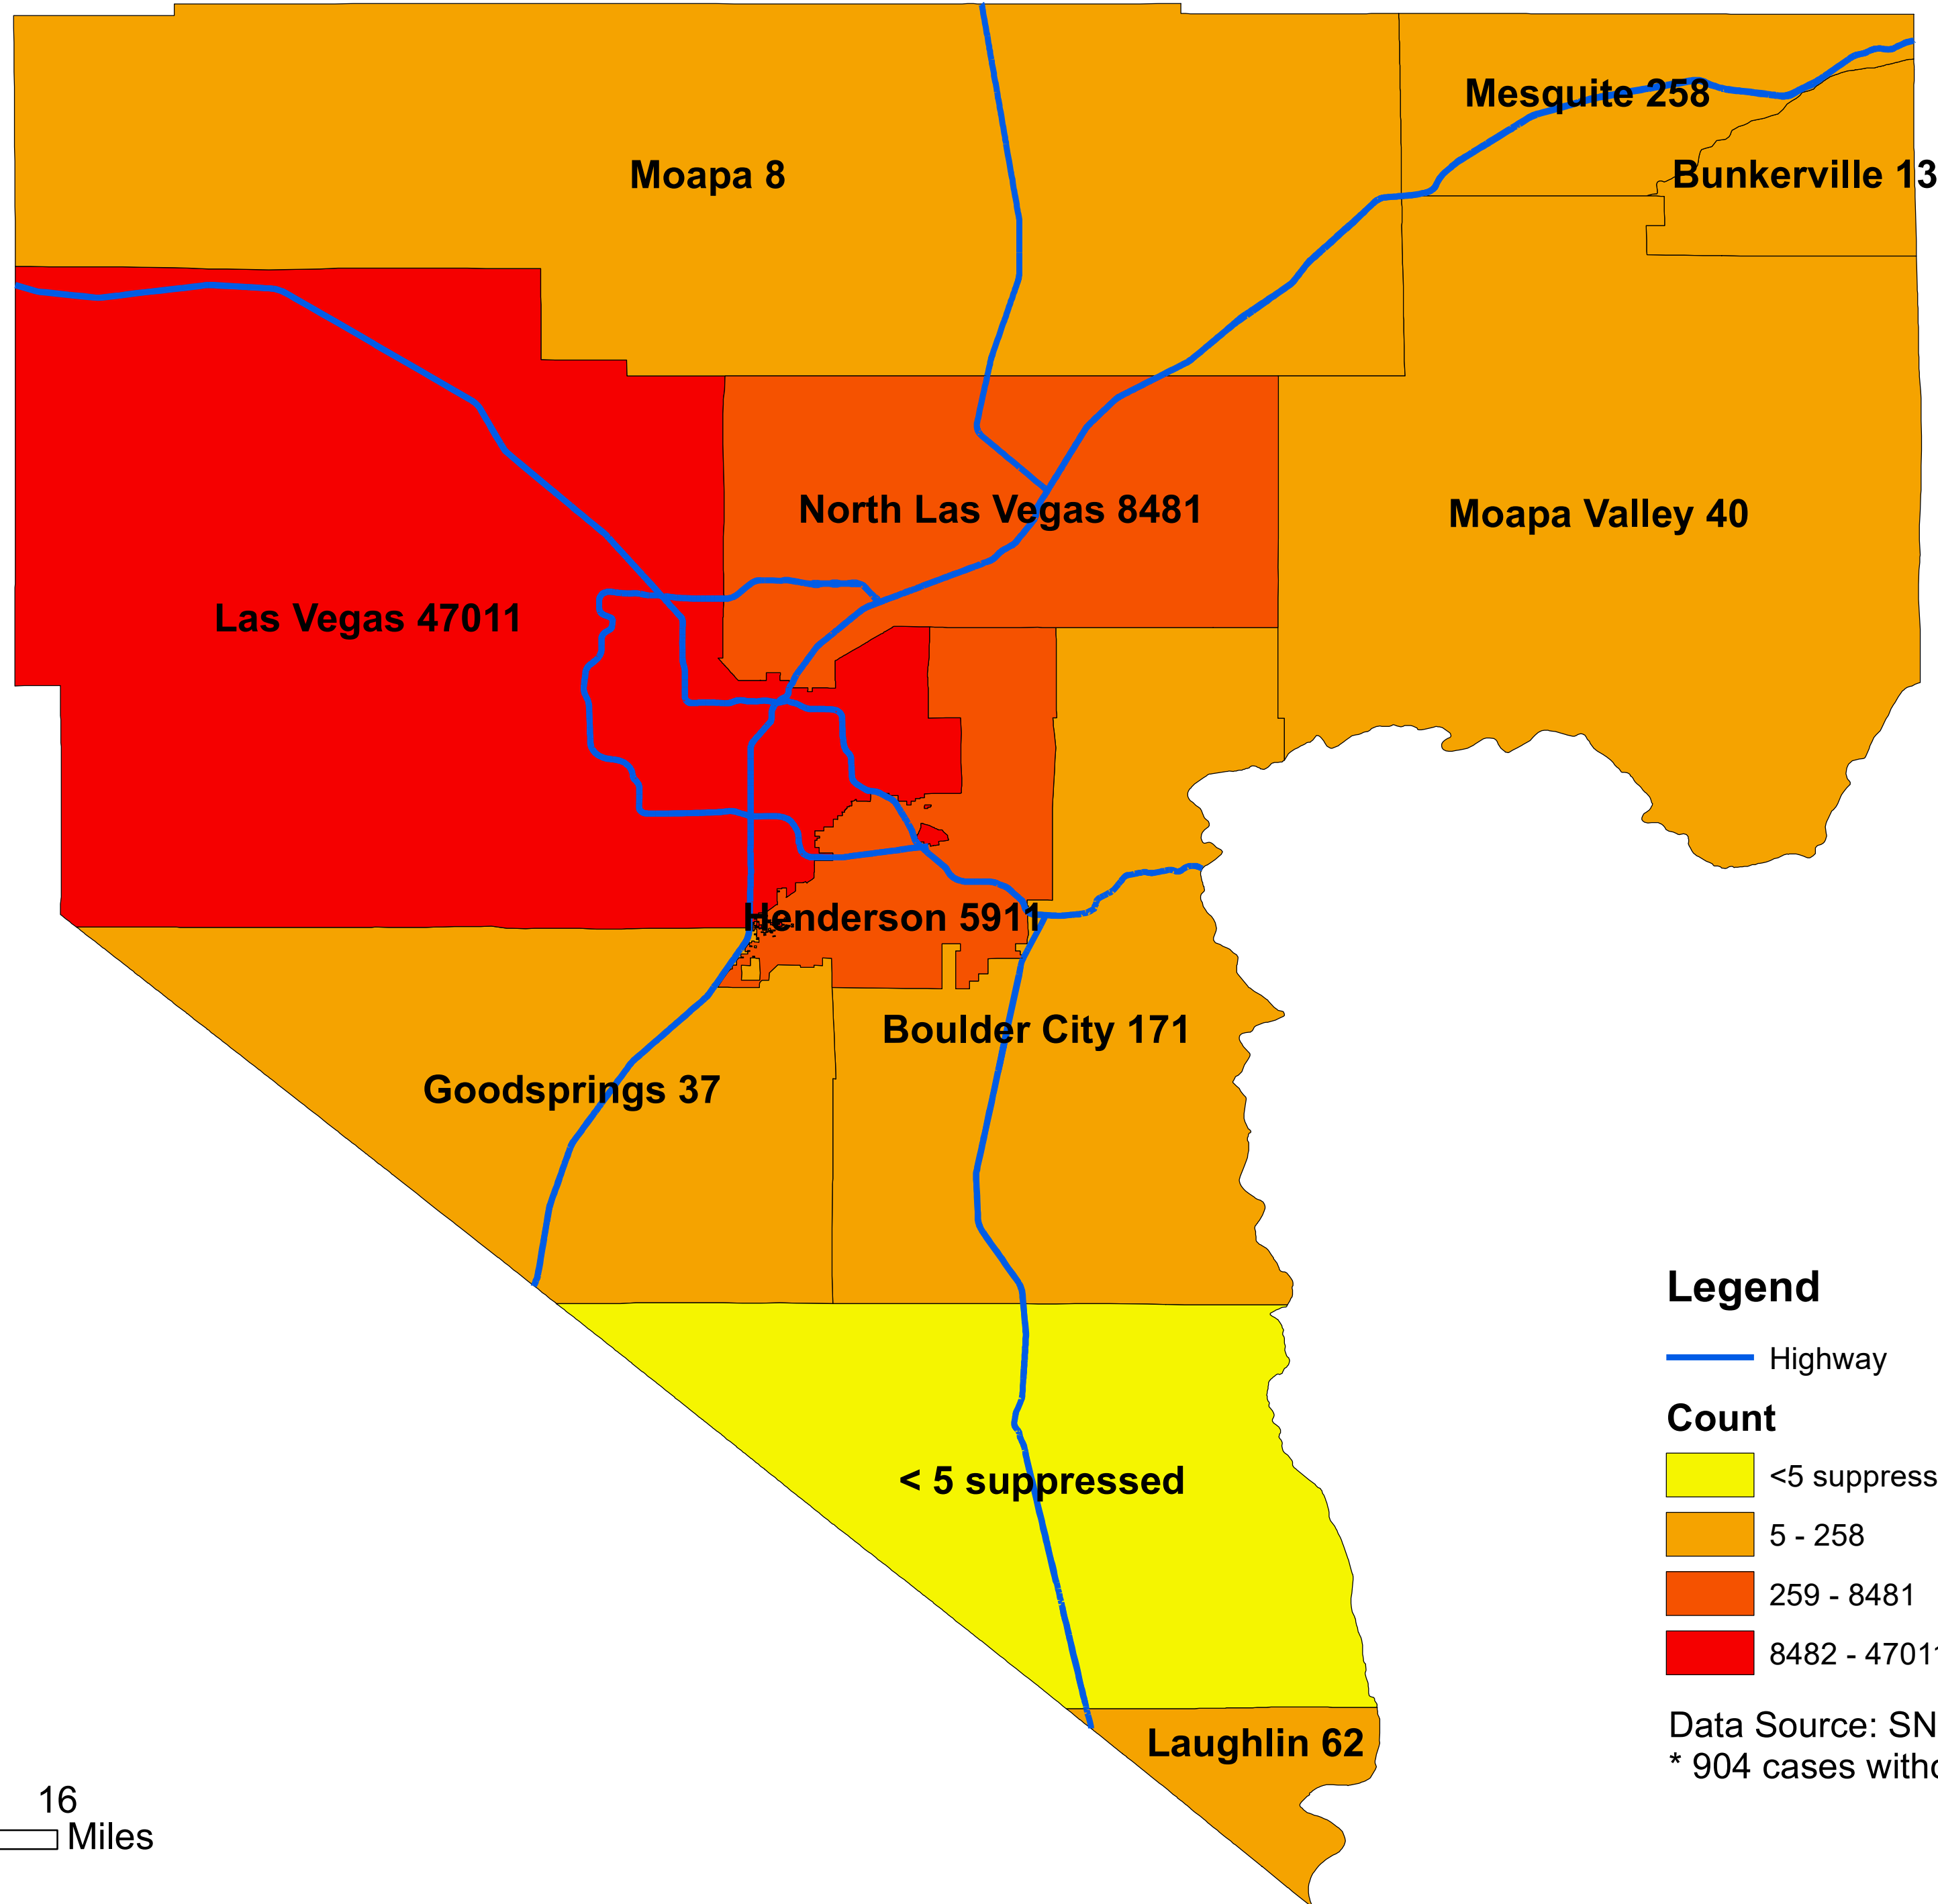

Number of COVID-19 cases by city in Clark county (09.16.2020)

Legend

— Highway

Count

<5 suppressed

5 - 258

259 - 8481

8482 - 47011

Data Source: SNHD

* 904 cases without city information

0 4 8 16 Miles