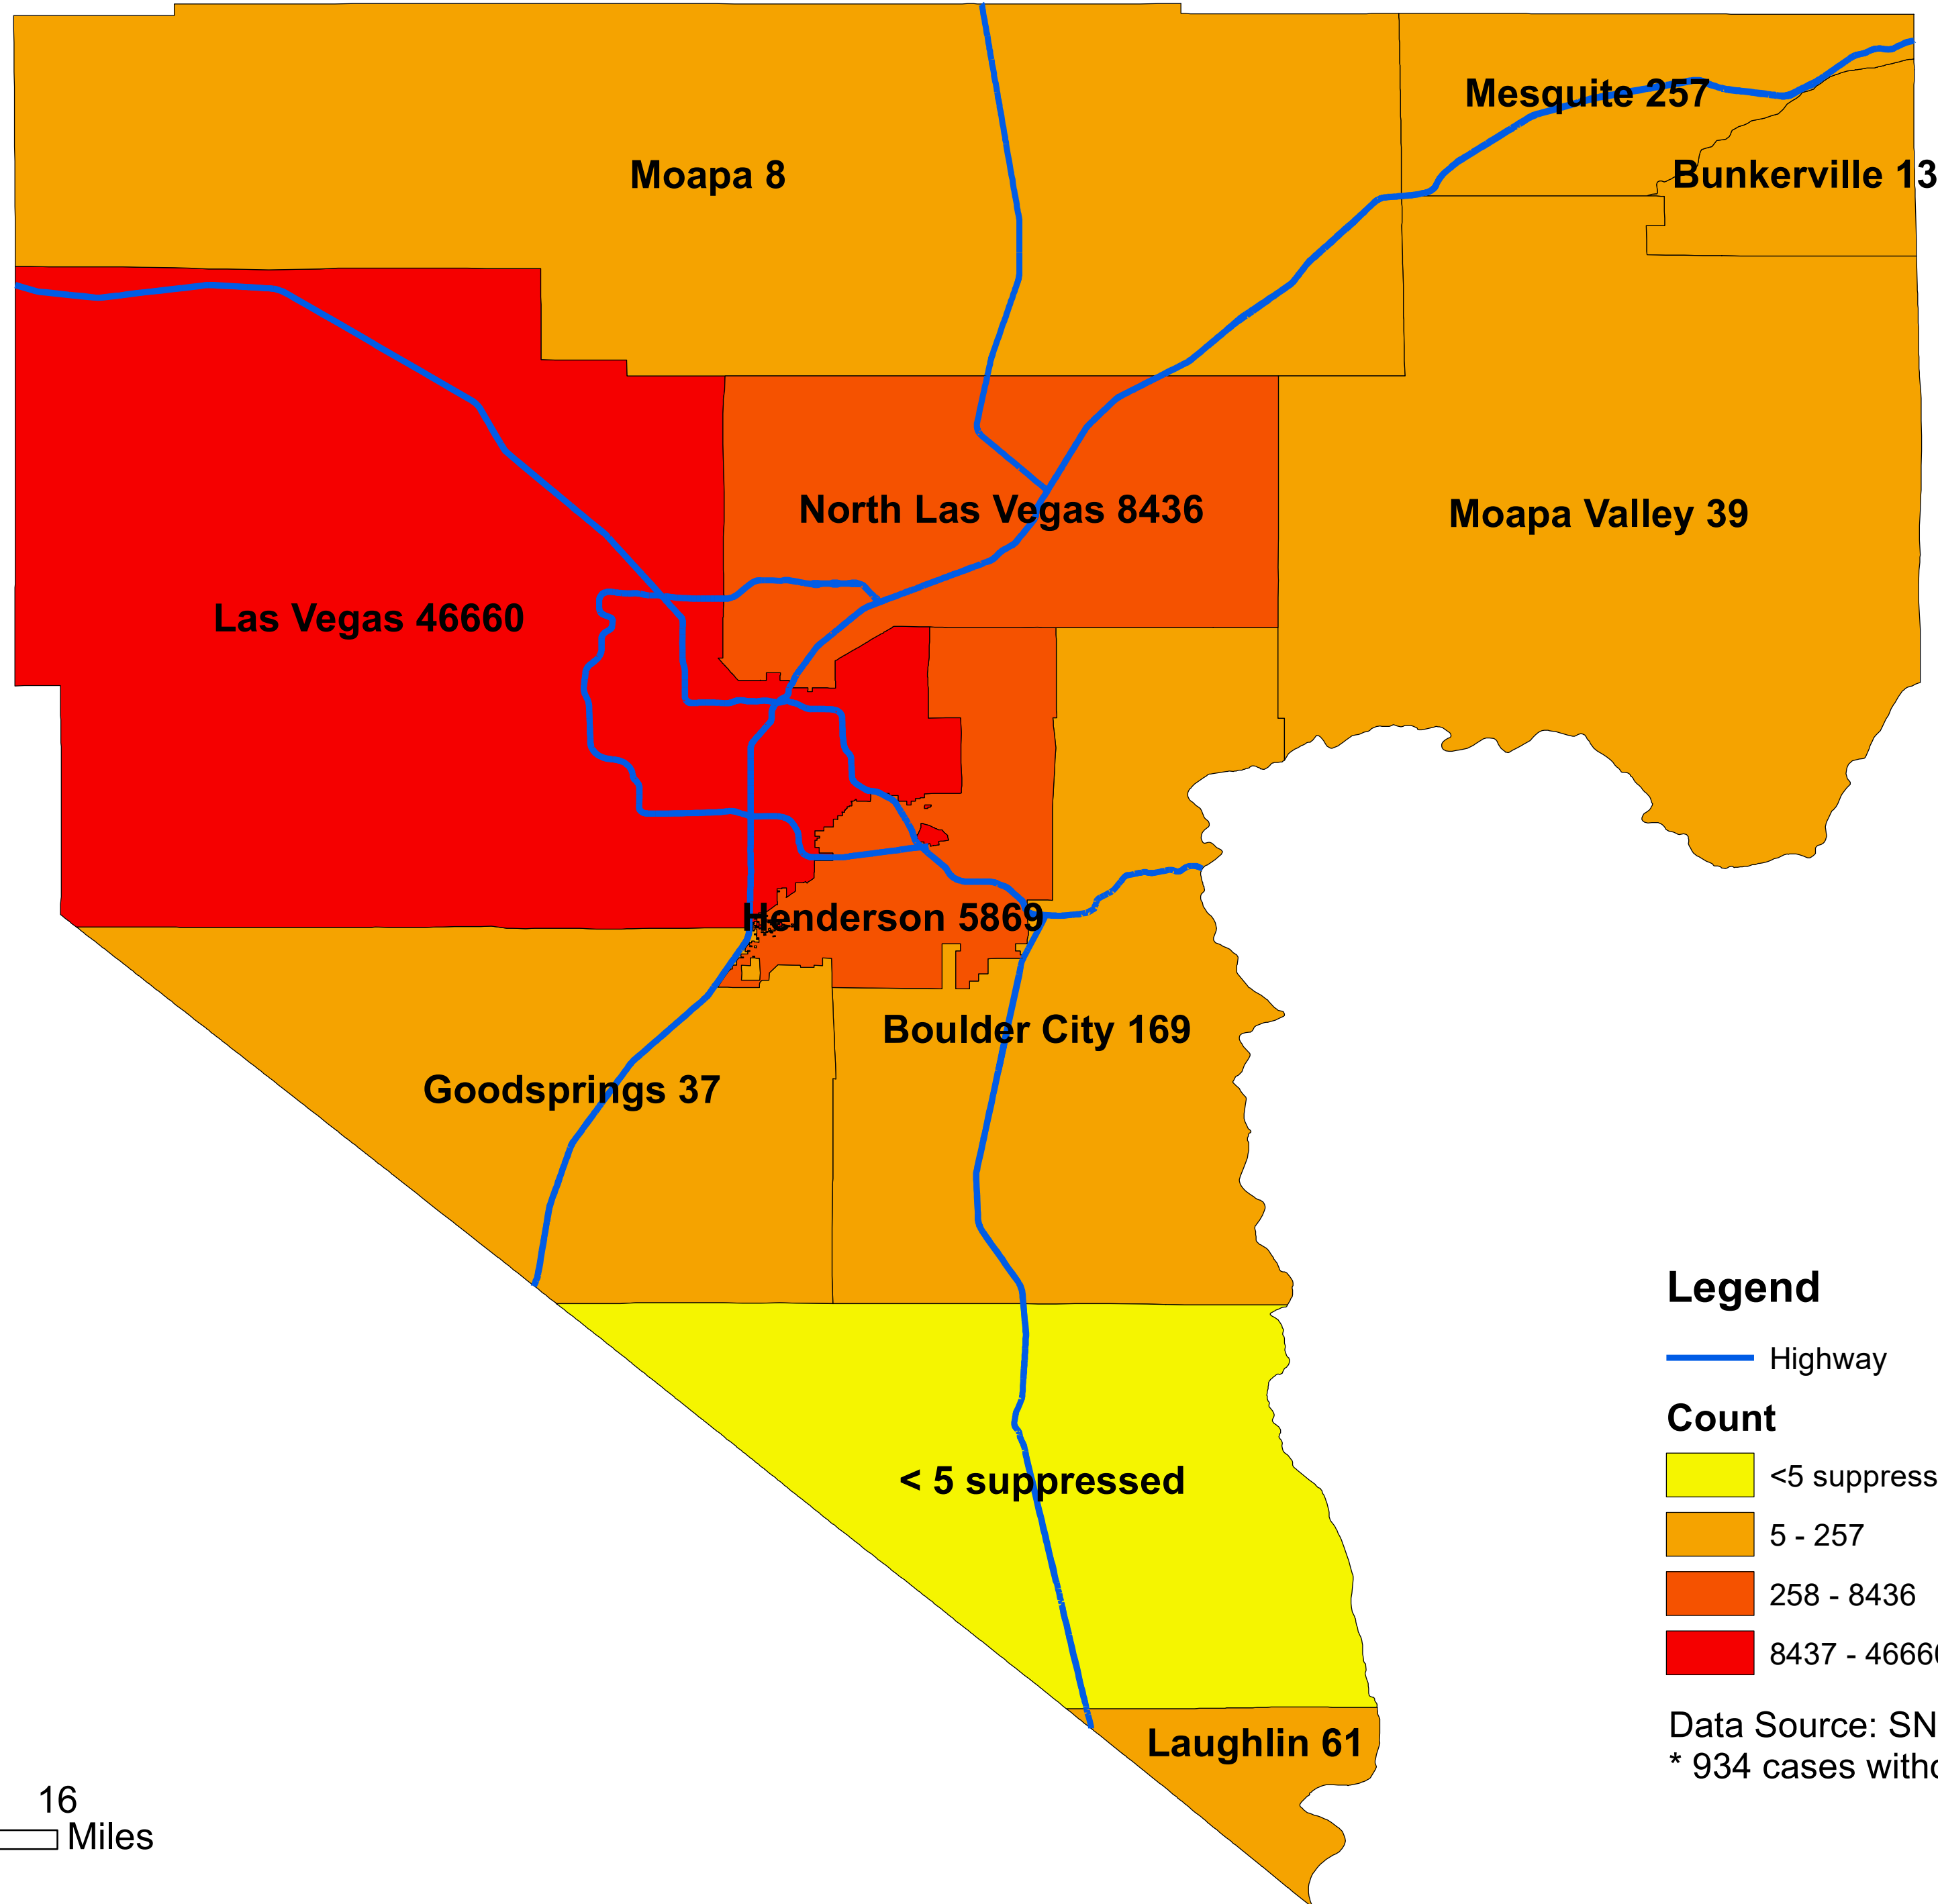

Number of COVID-19 cases by city in Clark county (09.15.2020)

Legend

— Highway

Count

Yellow <5 suppressed

Light Orange 5 - 257

Orange 258 - 8436

Red 8437 - 46660

Data Source: SNHD

* 934 cases without city information

0 4 8 16 Miles