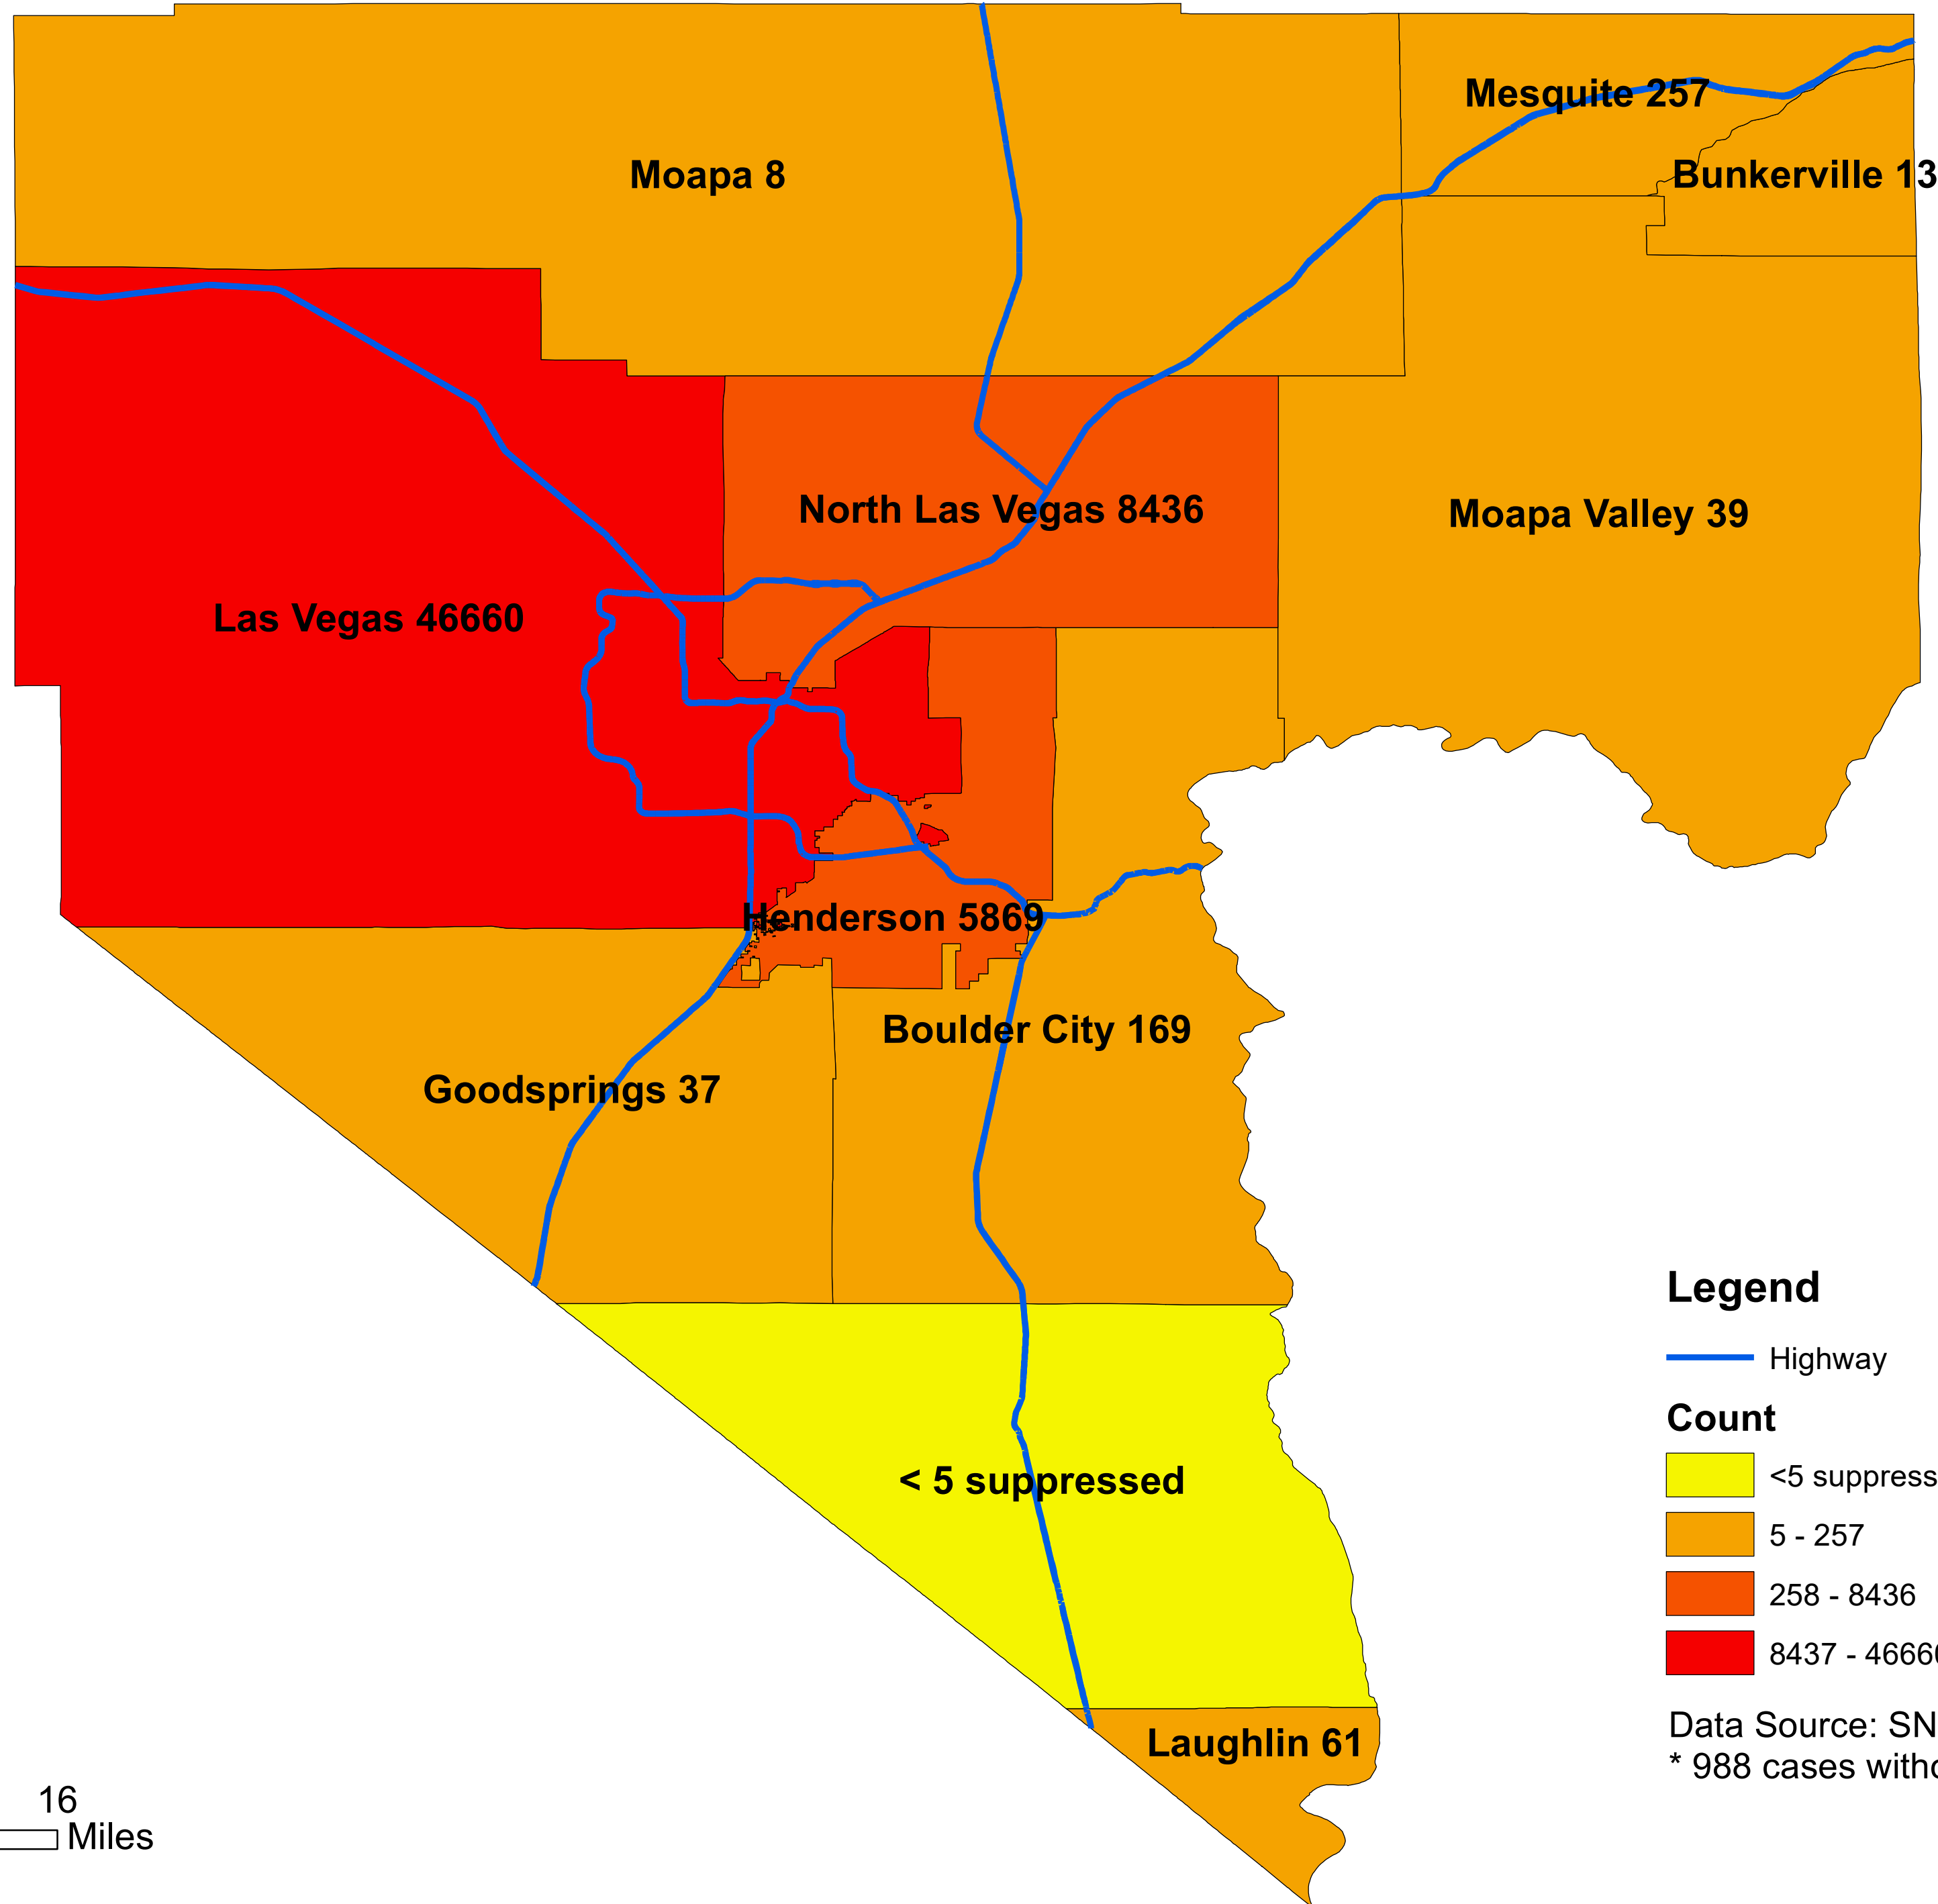

Number of COVID-19 cases by city in Clark county (09.14.2020)

Legend

— Highway

Count

Yellow <5 suppressed

Light Orange 5 - 257

Orange 258 - 8436

Red 8437 - 46660

Data Source: SNHD

* 988 cases without city information

0 4 8 16 Miles