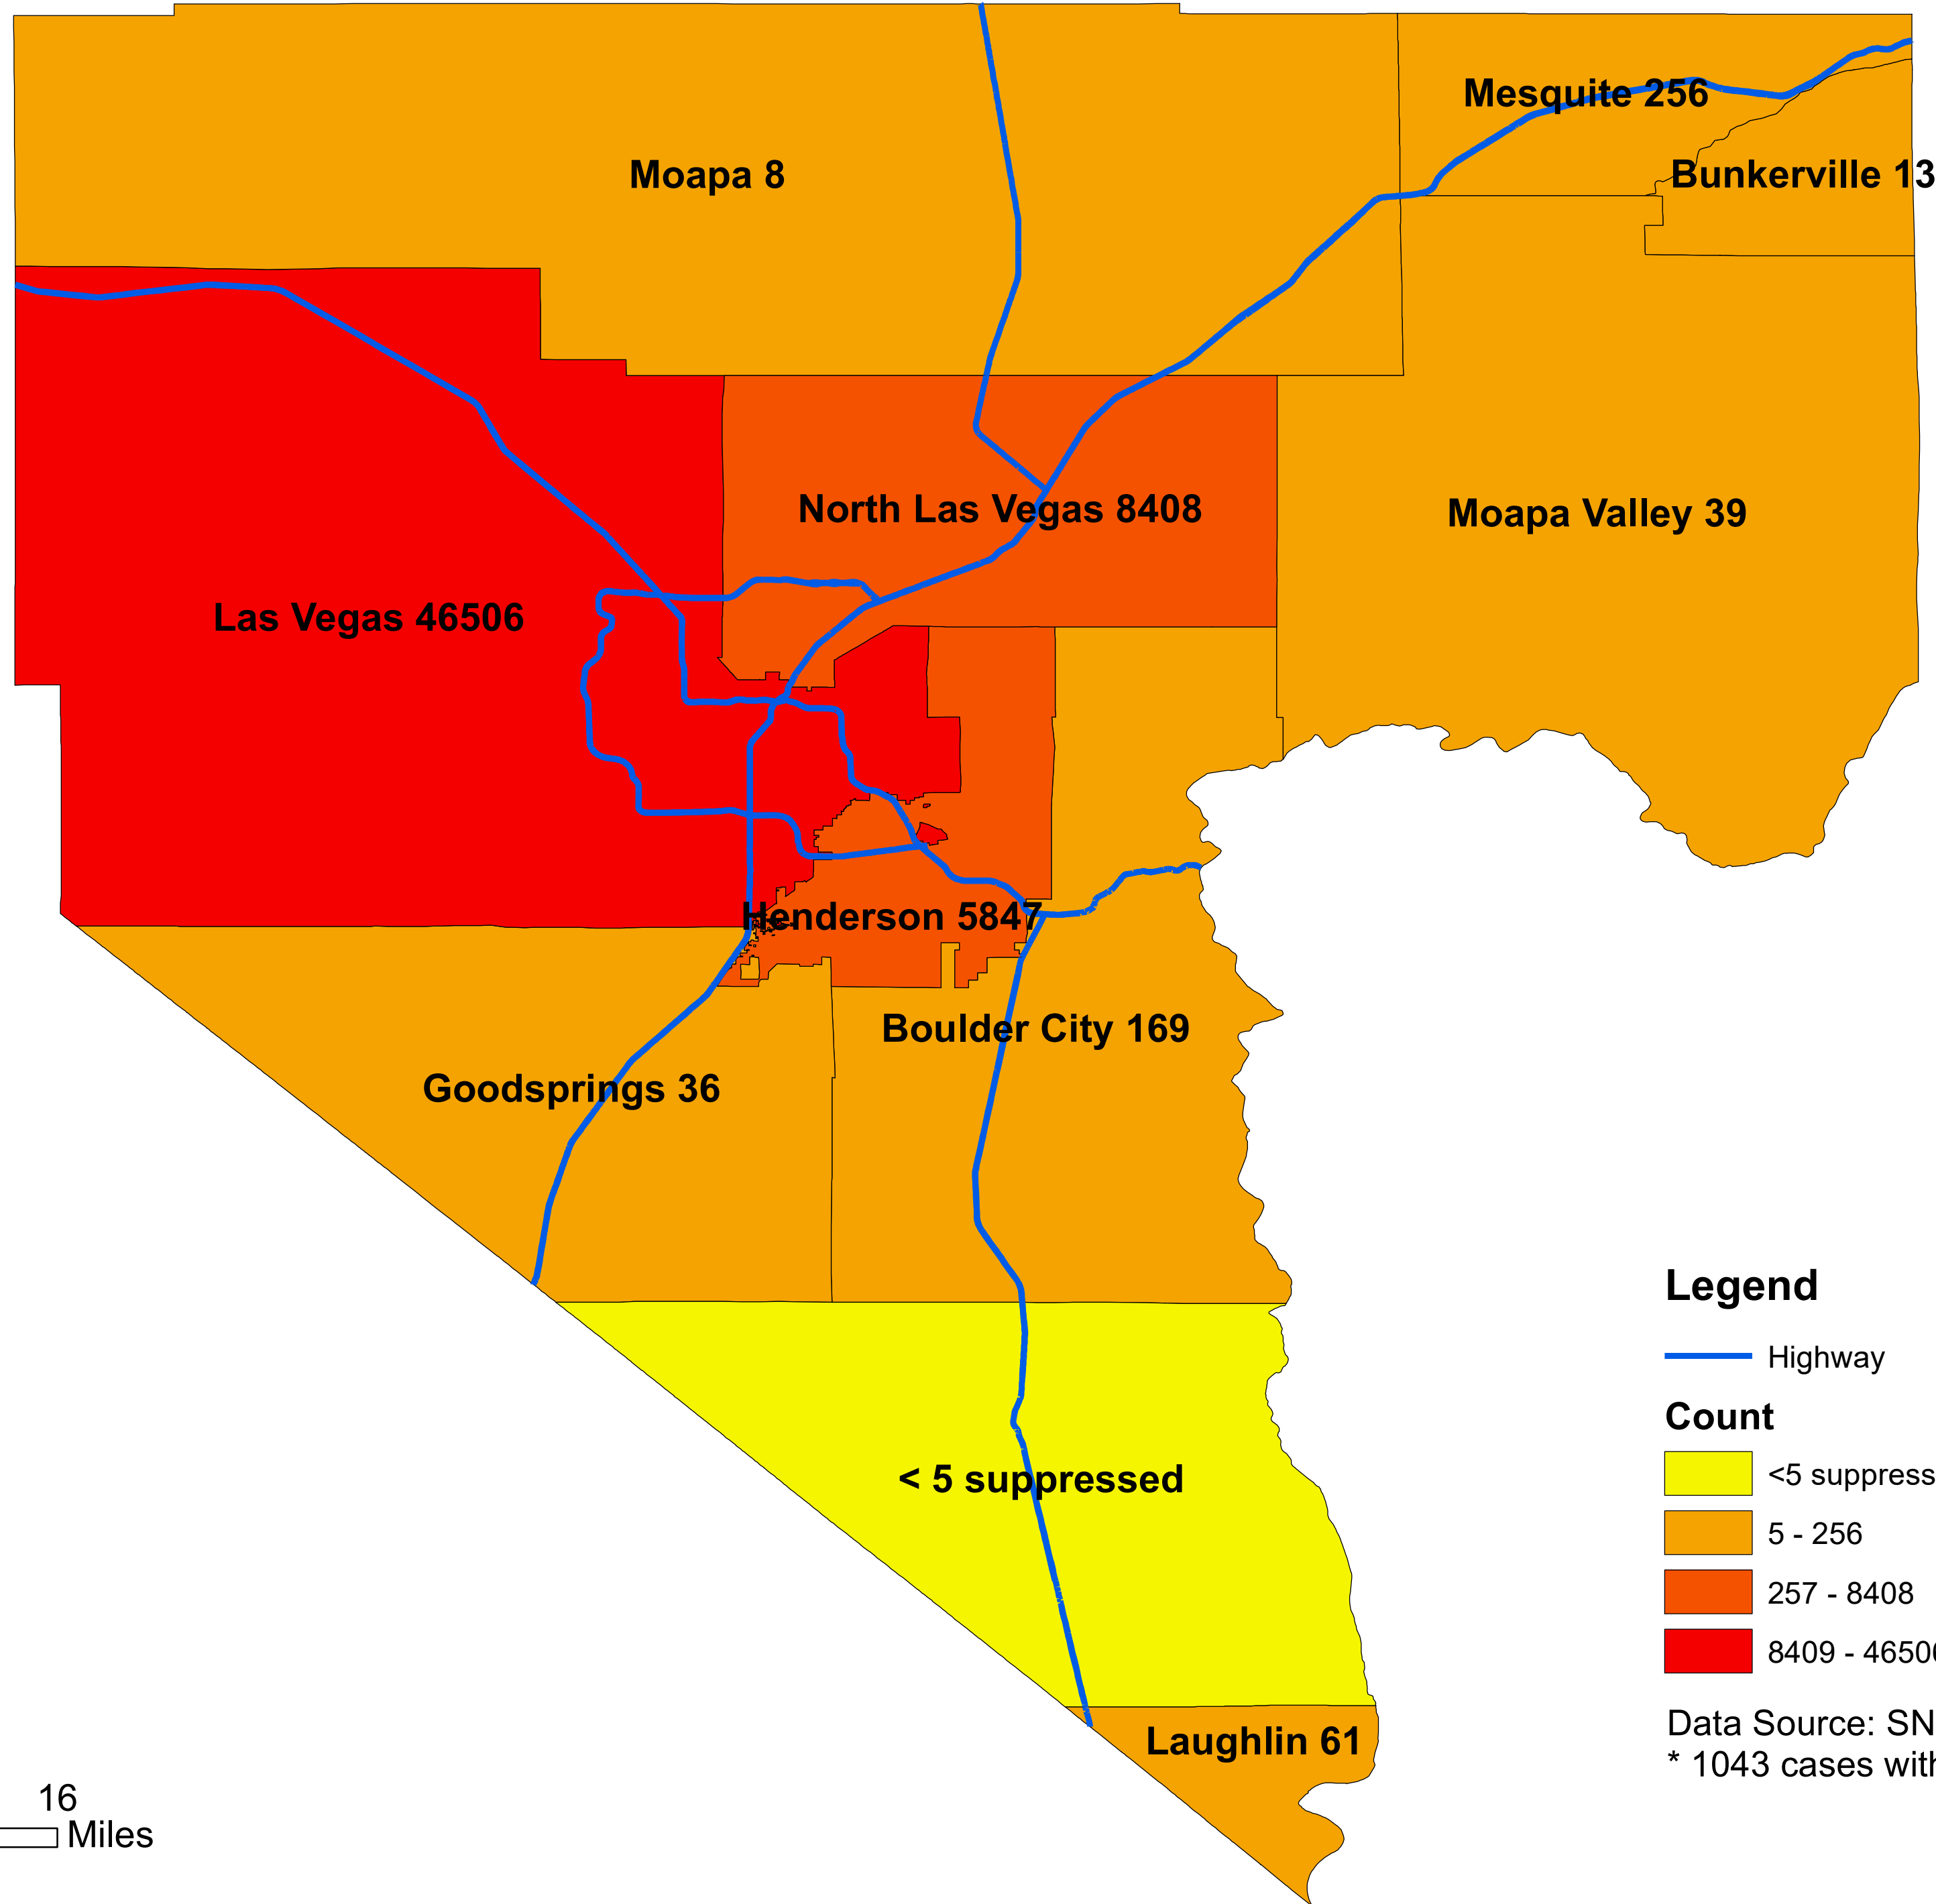

Number of COVID-19 cases by city in Clark county (09.13.2020)

Legend

— Highway

Count

Yellow box: <5 suppressed

Light orange box: 5 - 256

Dark orange box: 257 - 8408

Red box: 8409 - 46506

Data Source: SNHD

* 1043 cases without city information

0 4 8 16 Miles