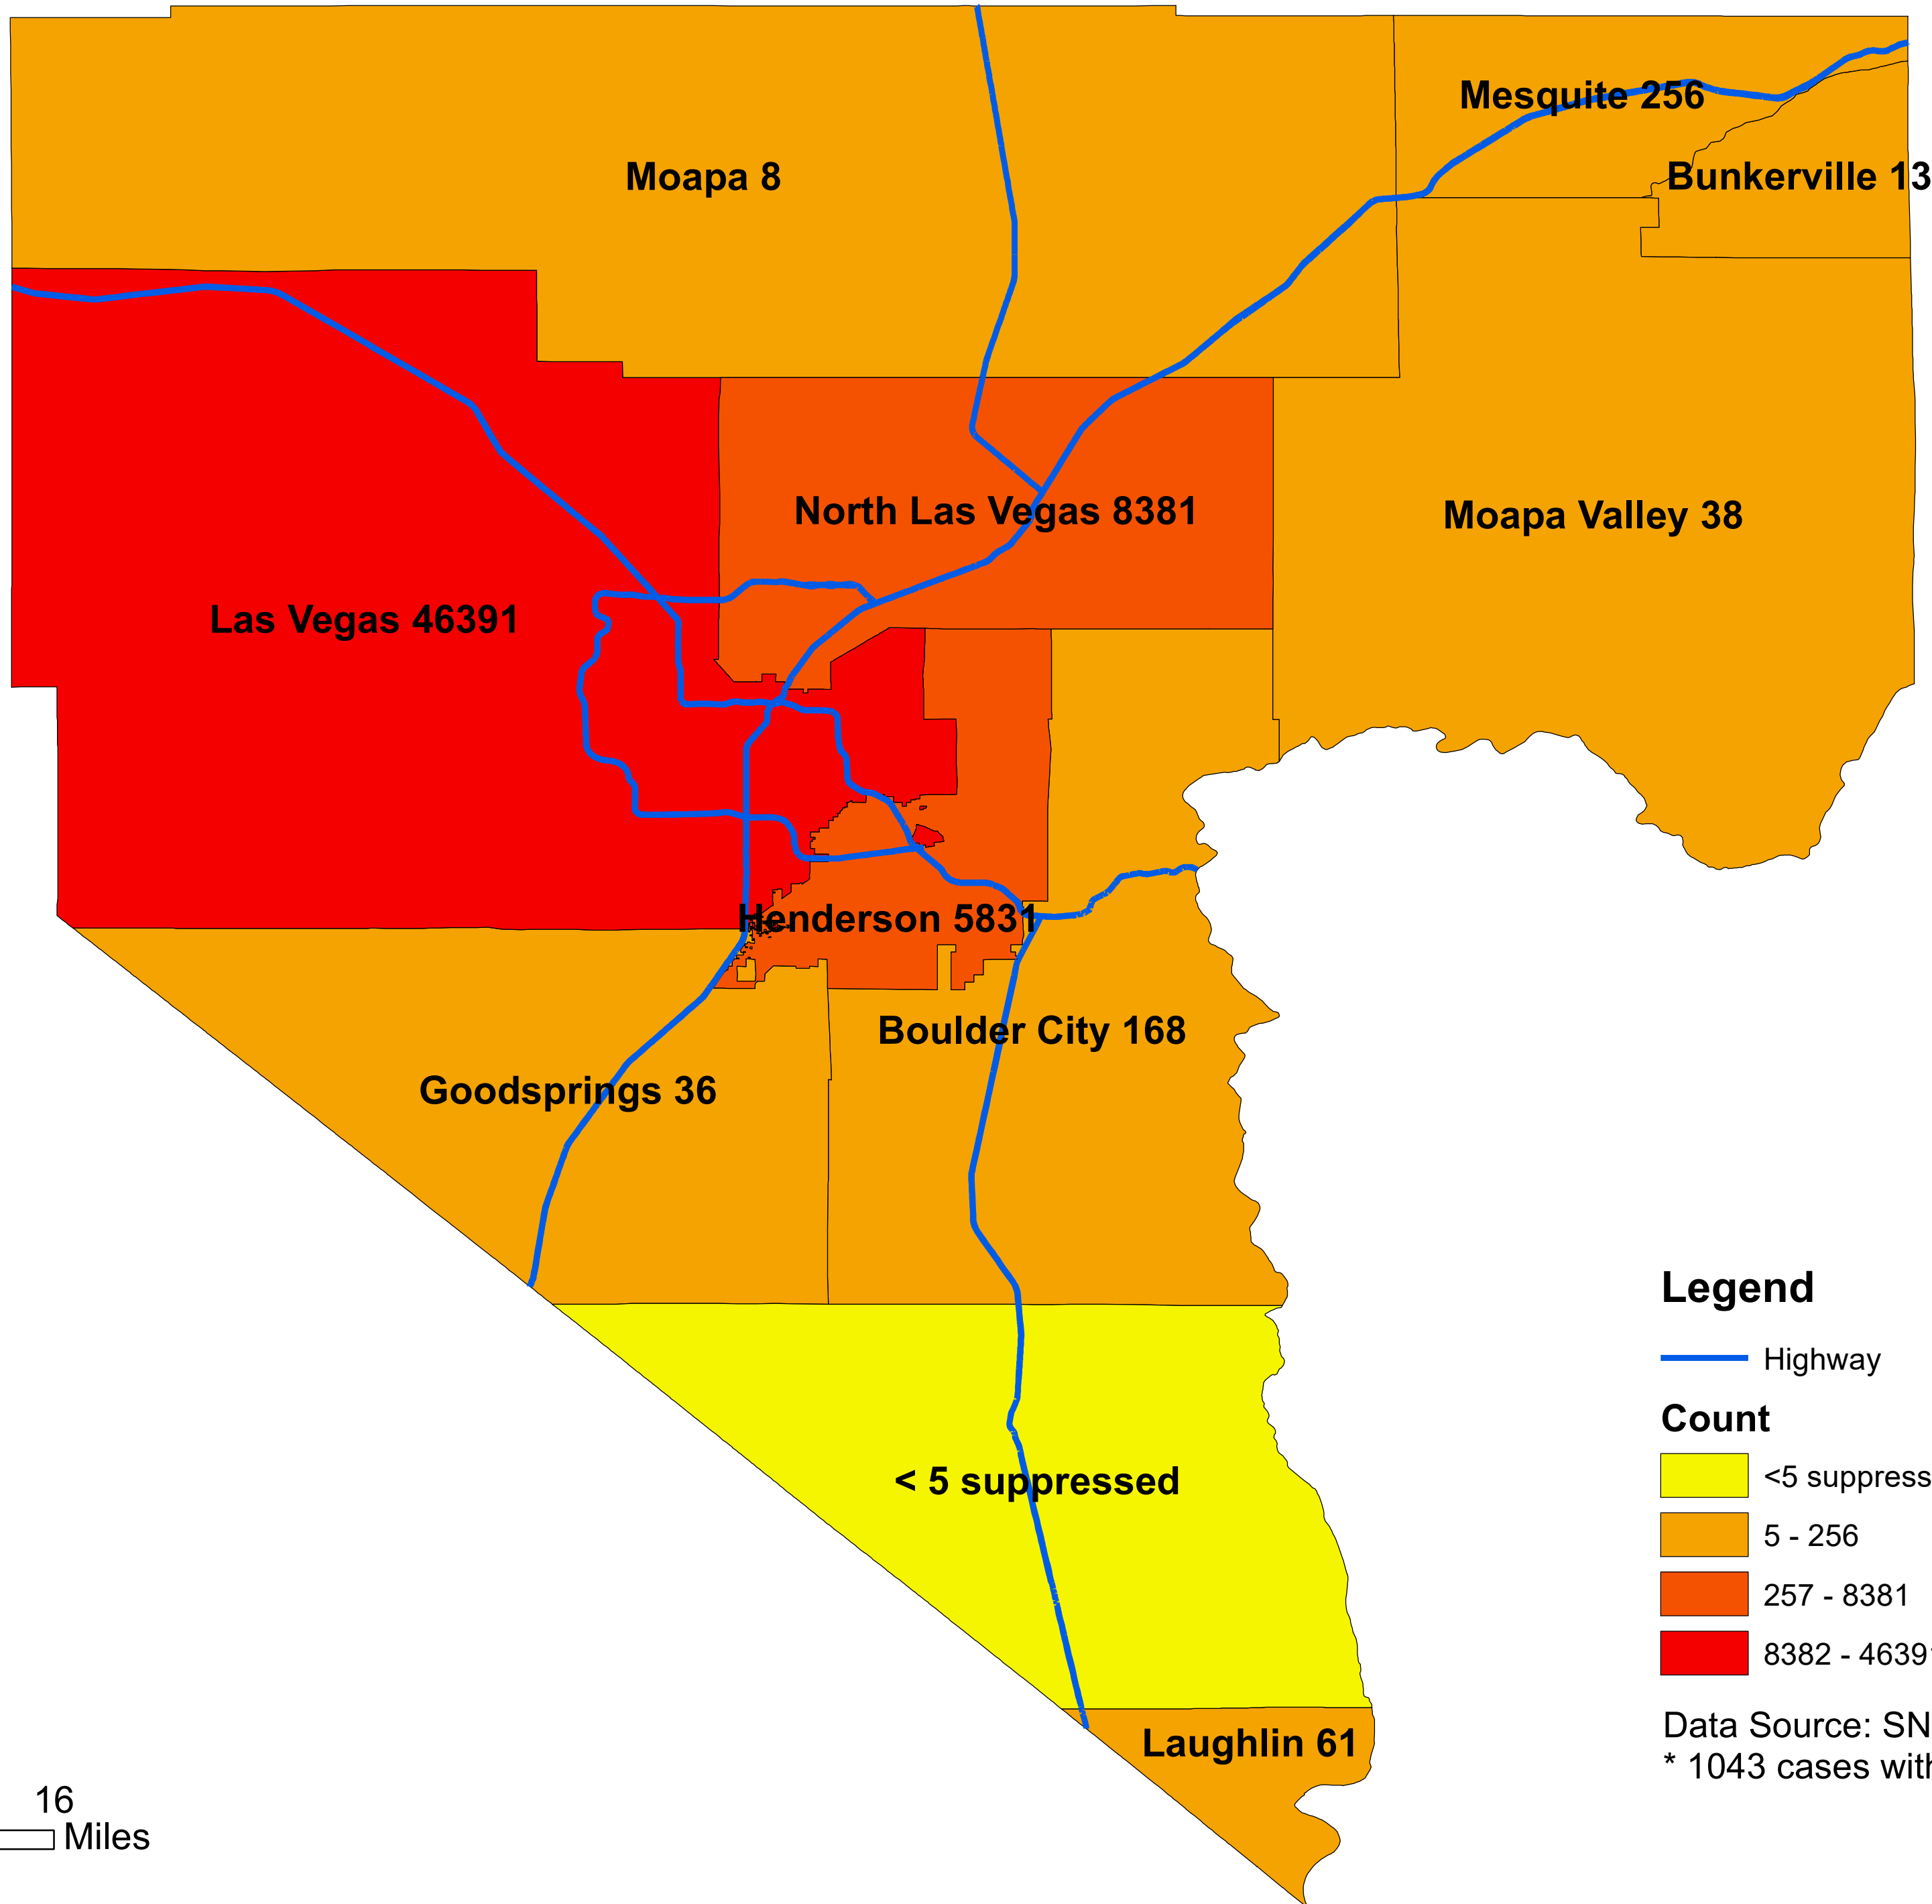

Number of COVID-19 cases by city in Clark county (09.12.2020)

Legend

— Highway

Count

Yellow <5 suppressed

Light Orange 5 - 256

Dark Orange 257 - 8381

Red 8382 - 46391

Data Source: SNHD

* 1043 cases without city information

0 4 8 16 Miles