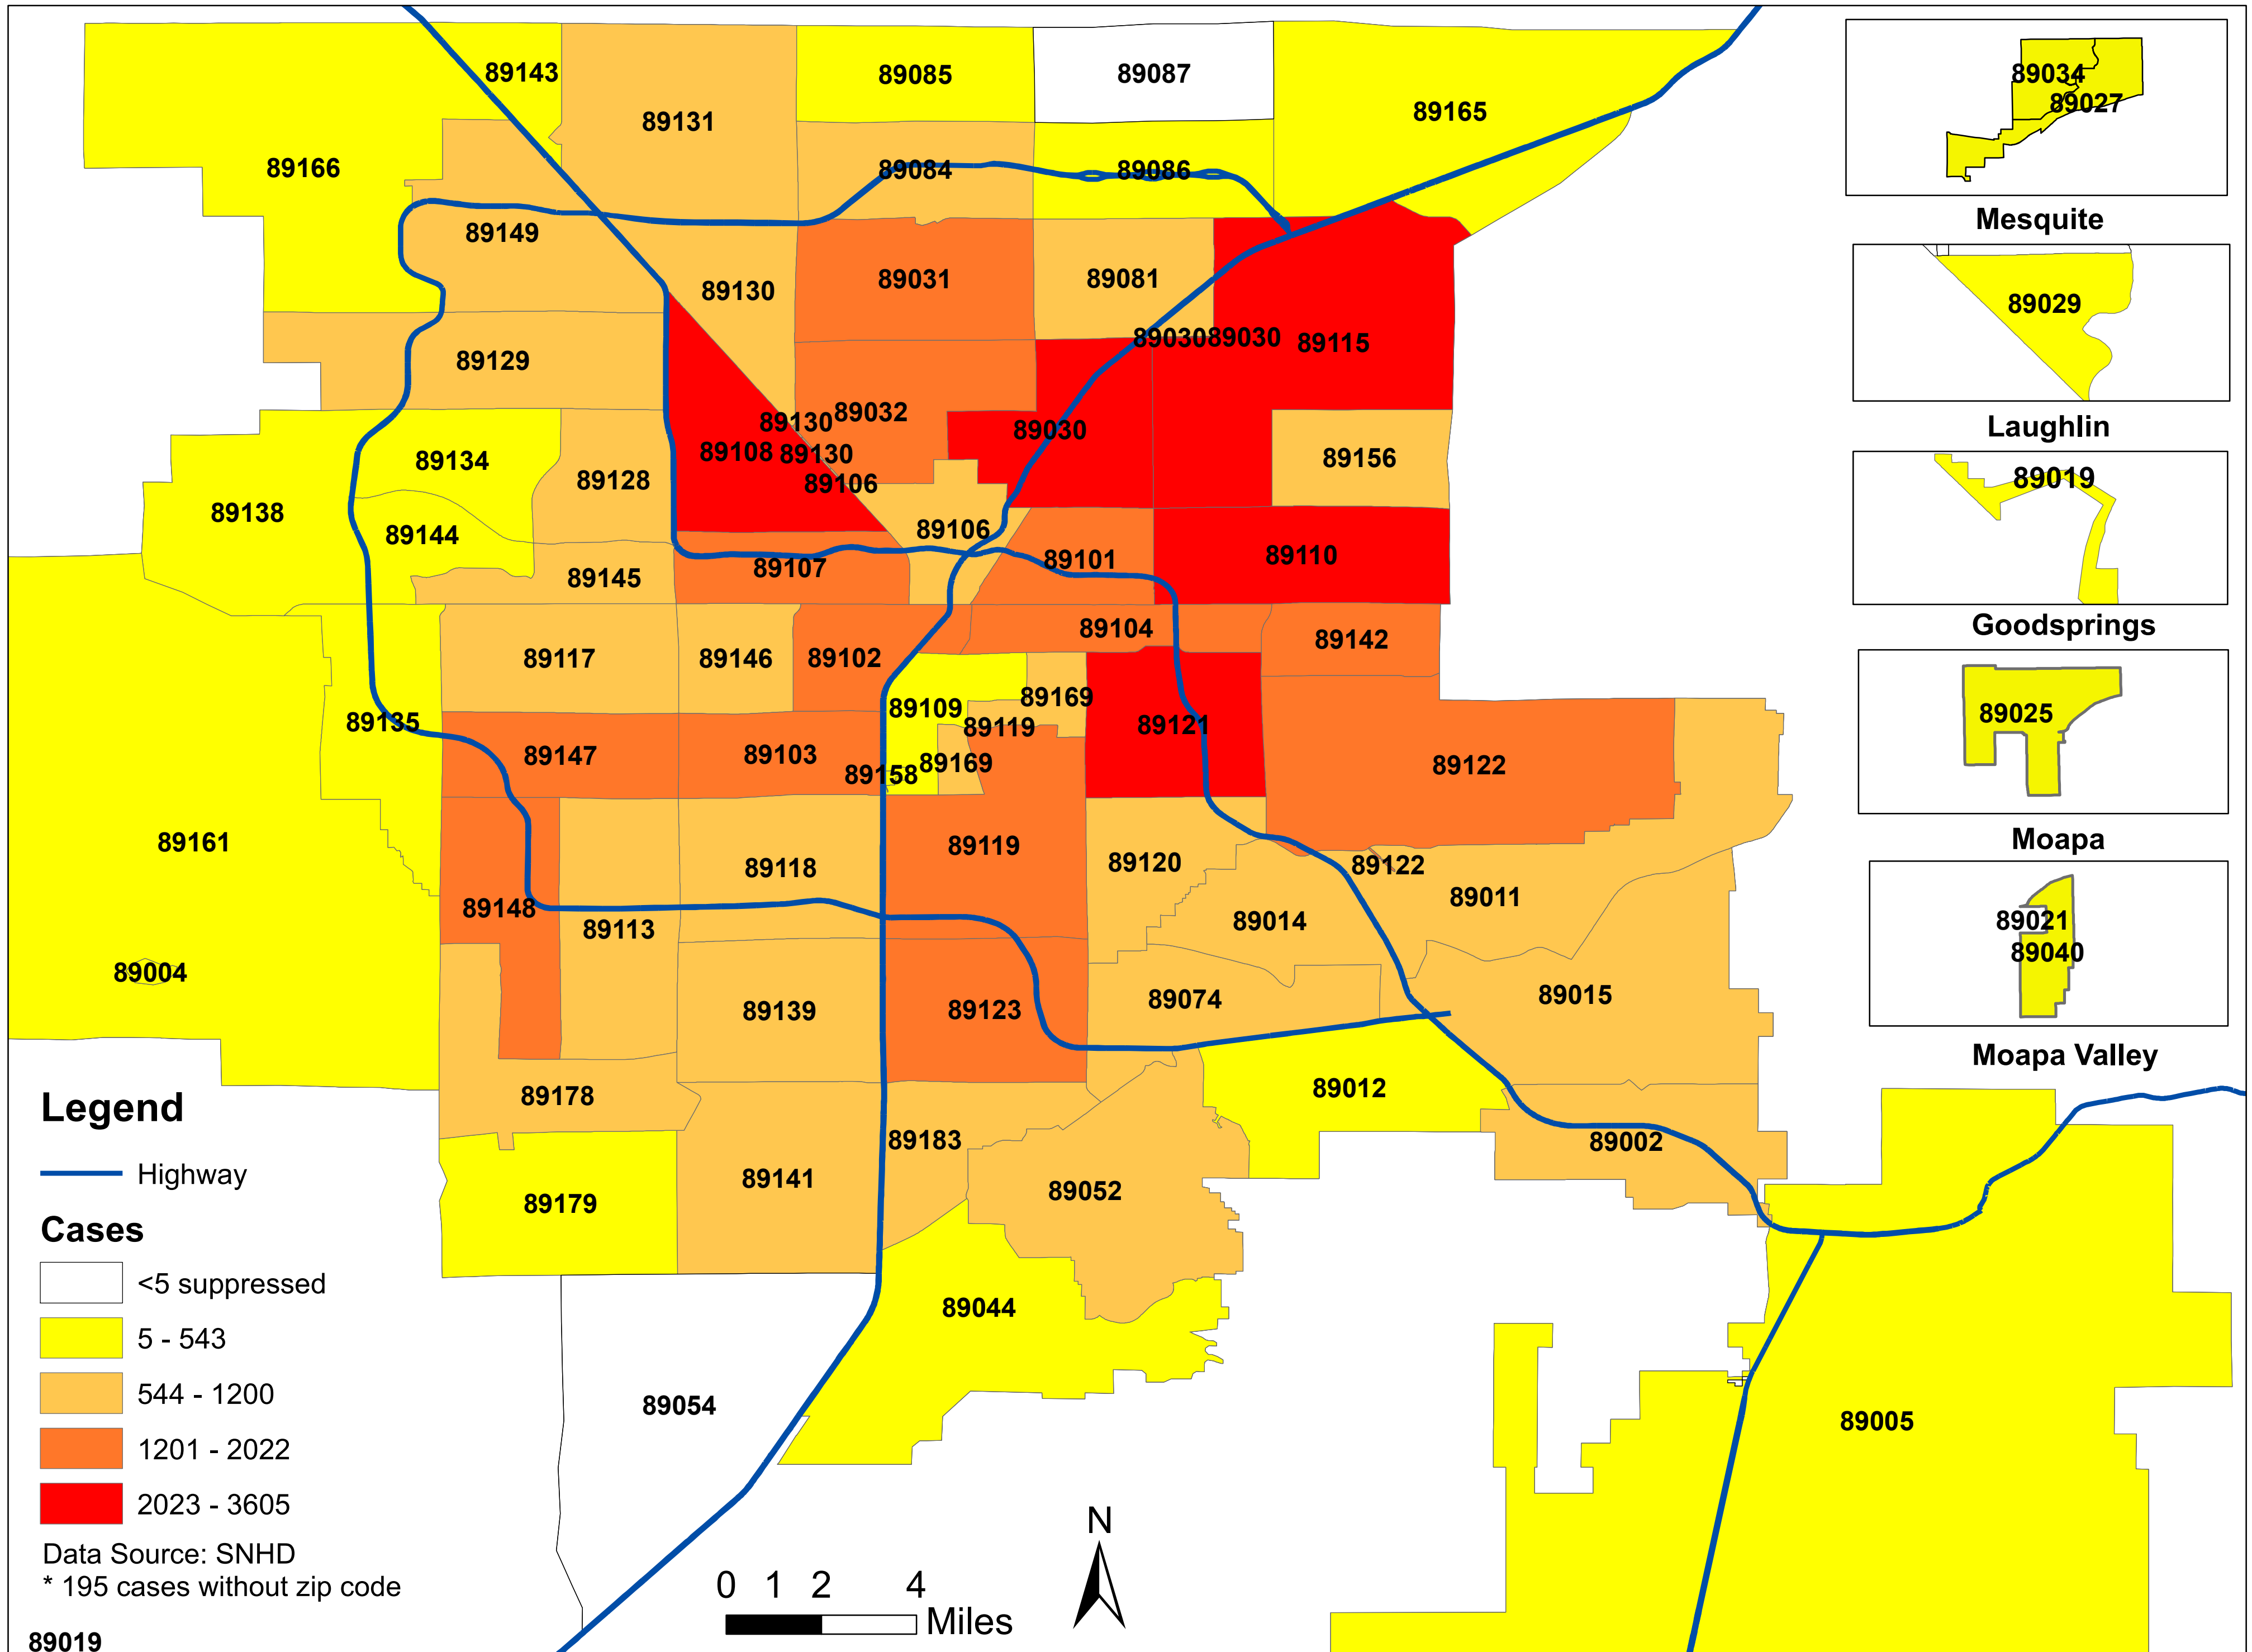

# Number of COVID-19 cases by zip code in Clark county (09.11.2020)

**Note: More than 5 cases reported from 89124**