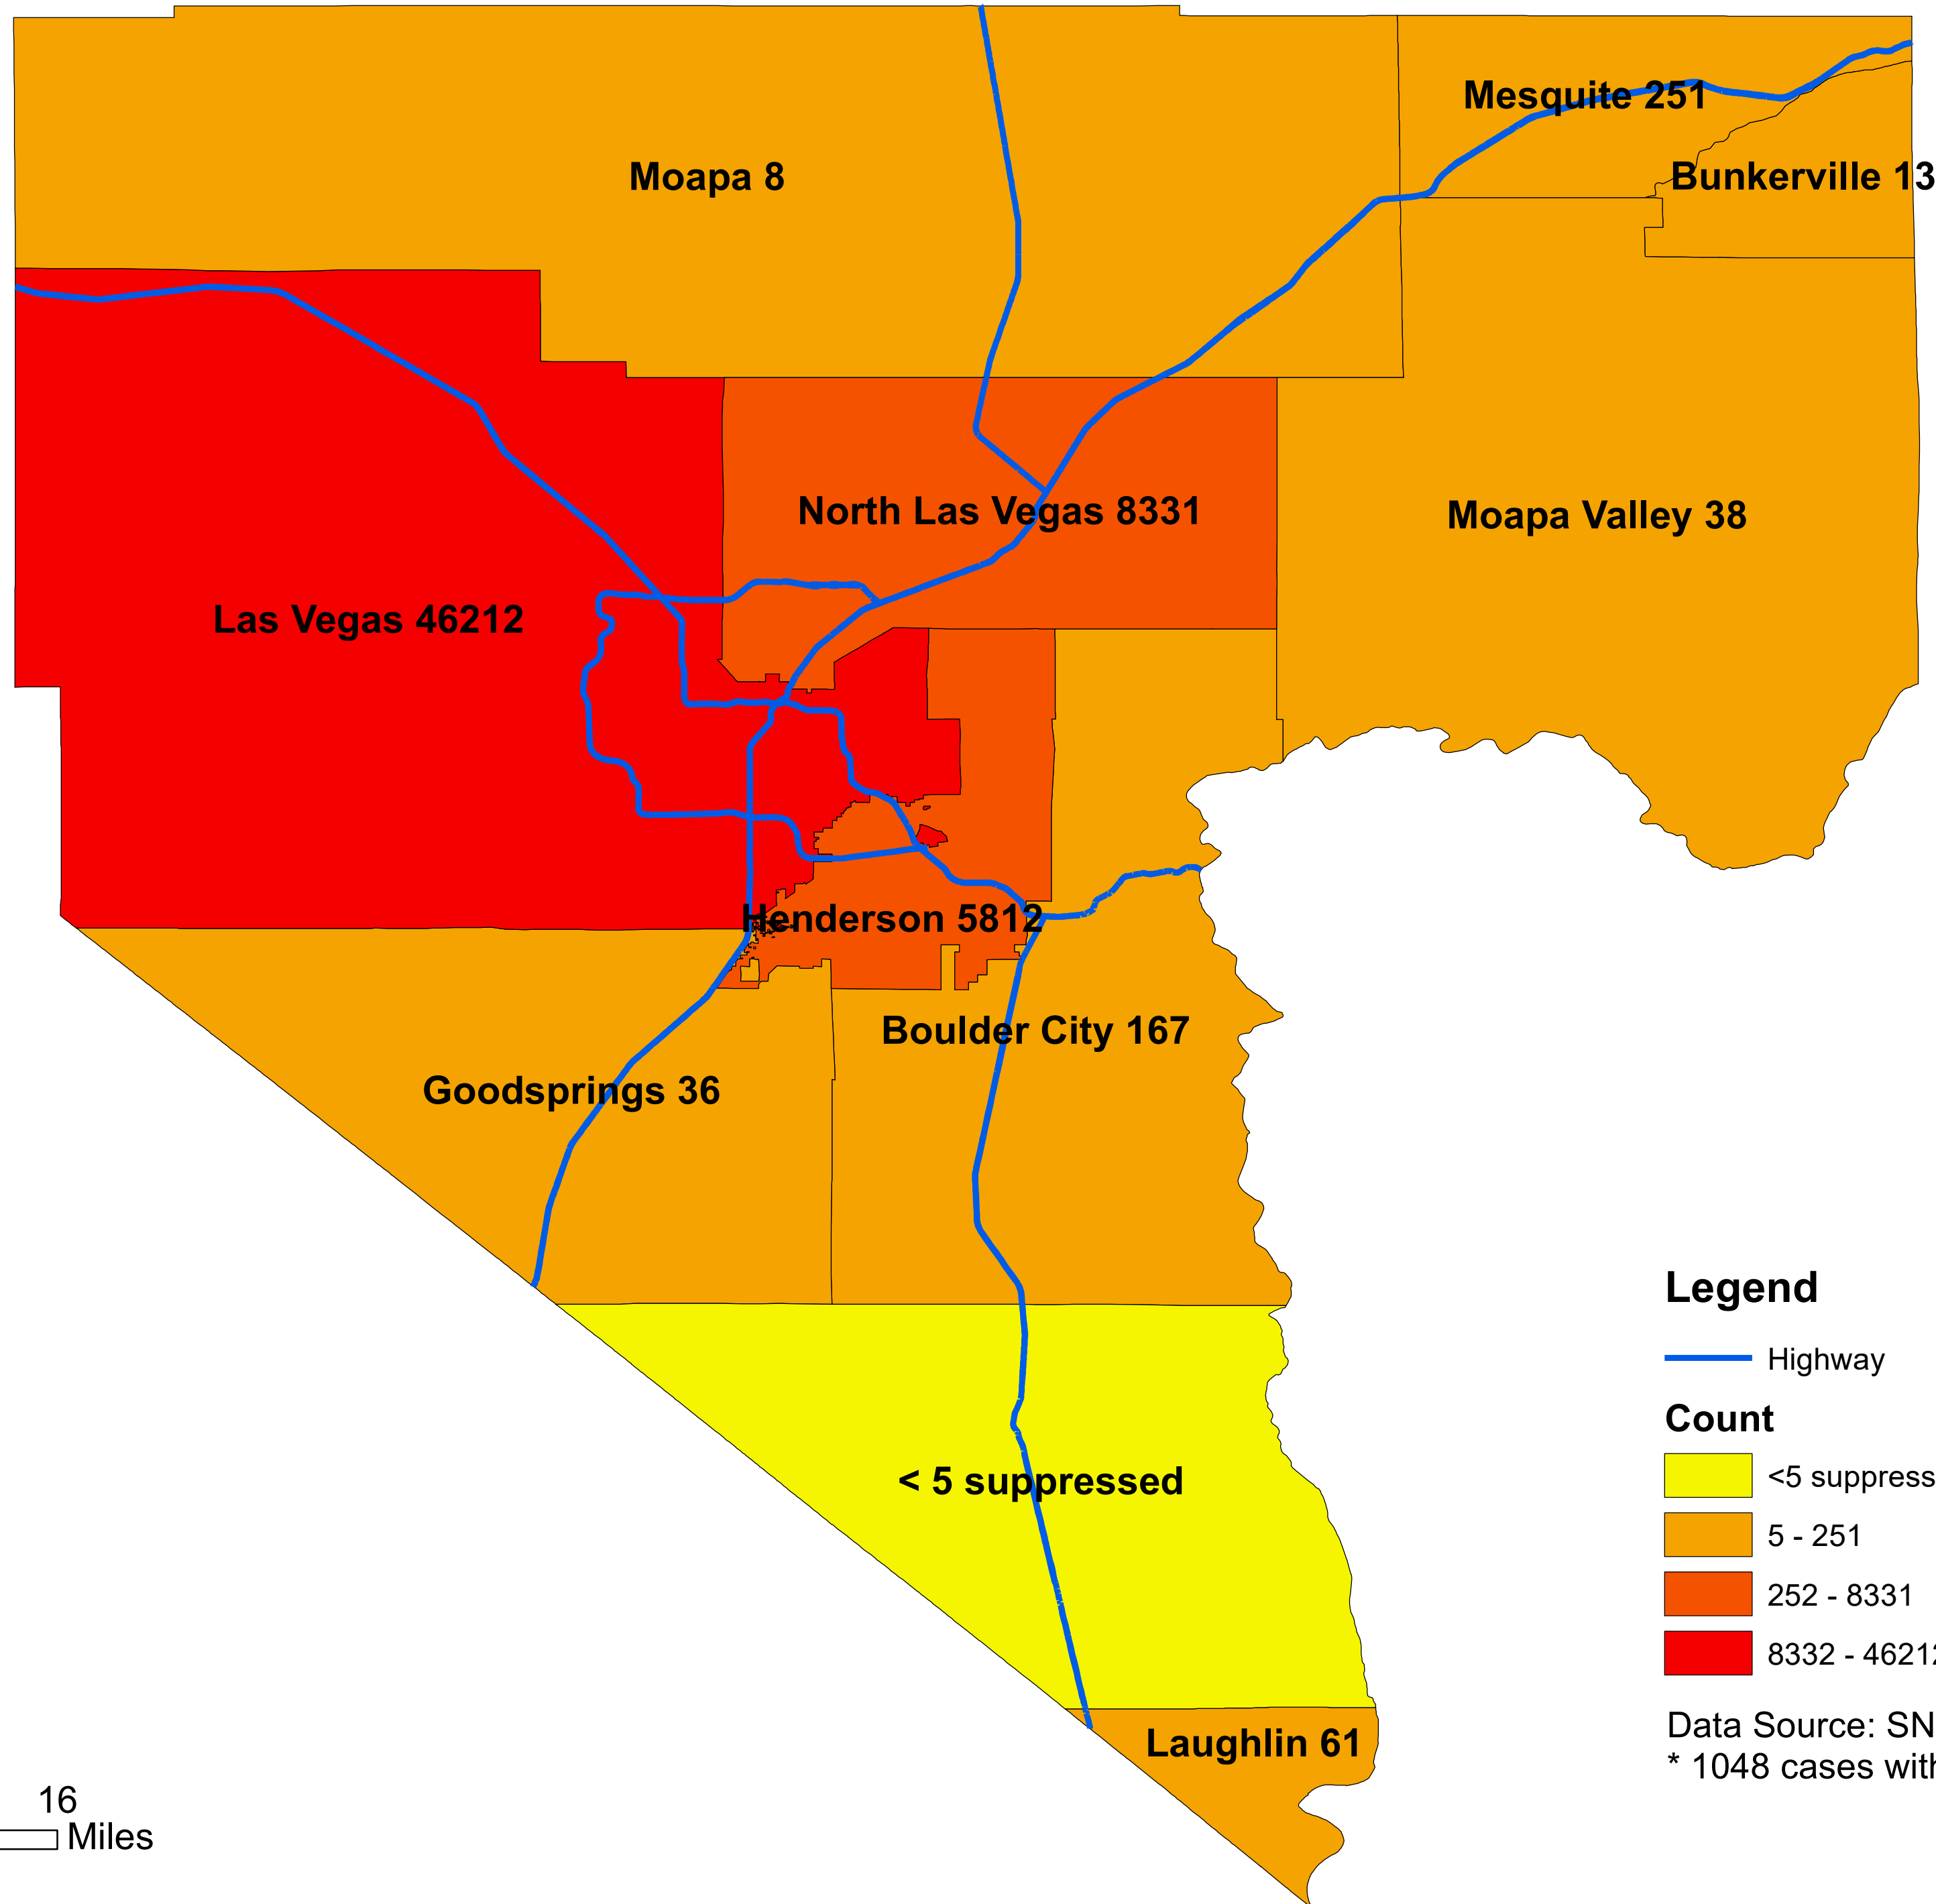

Number of COVID-19 cases by city in Clark county (09.11.2020)

Legend

— Highway

Count

<5 suppressed

5 - 251

252 - 8331

8332 - 46212

Data Source: SNHD

* 1048 cases without city information

0 4 8 16
Miles