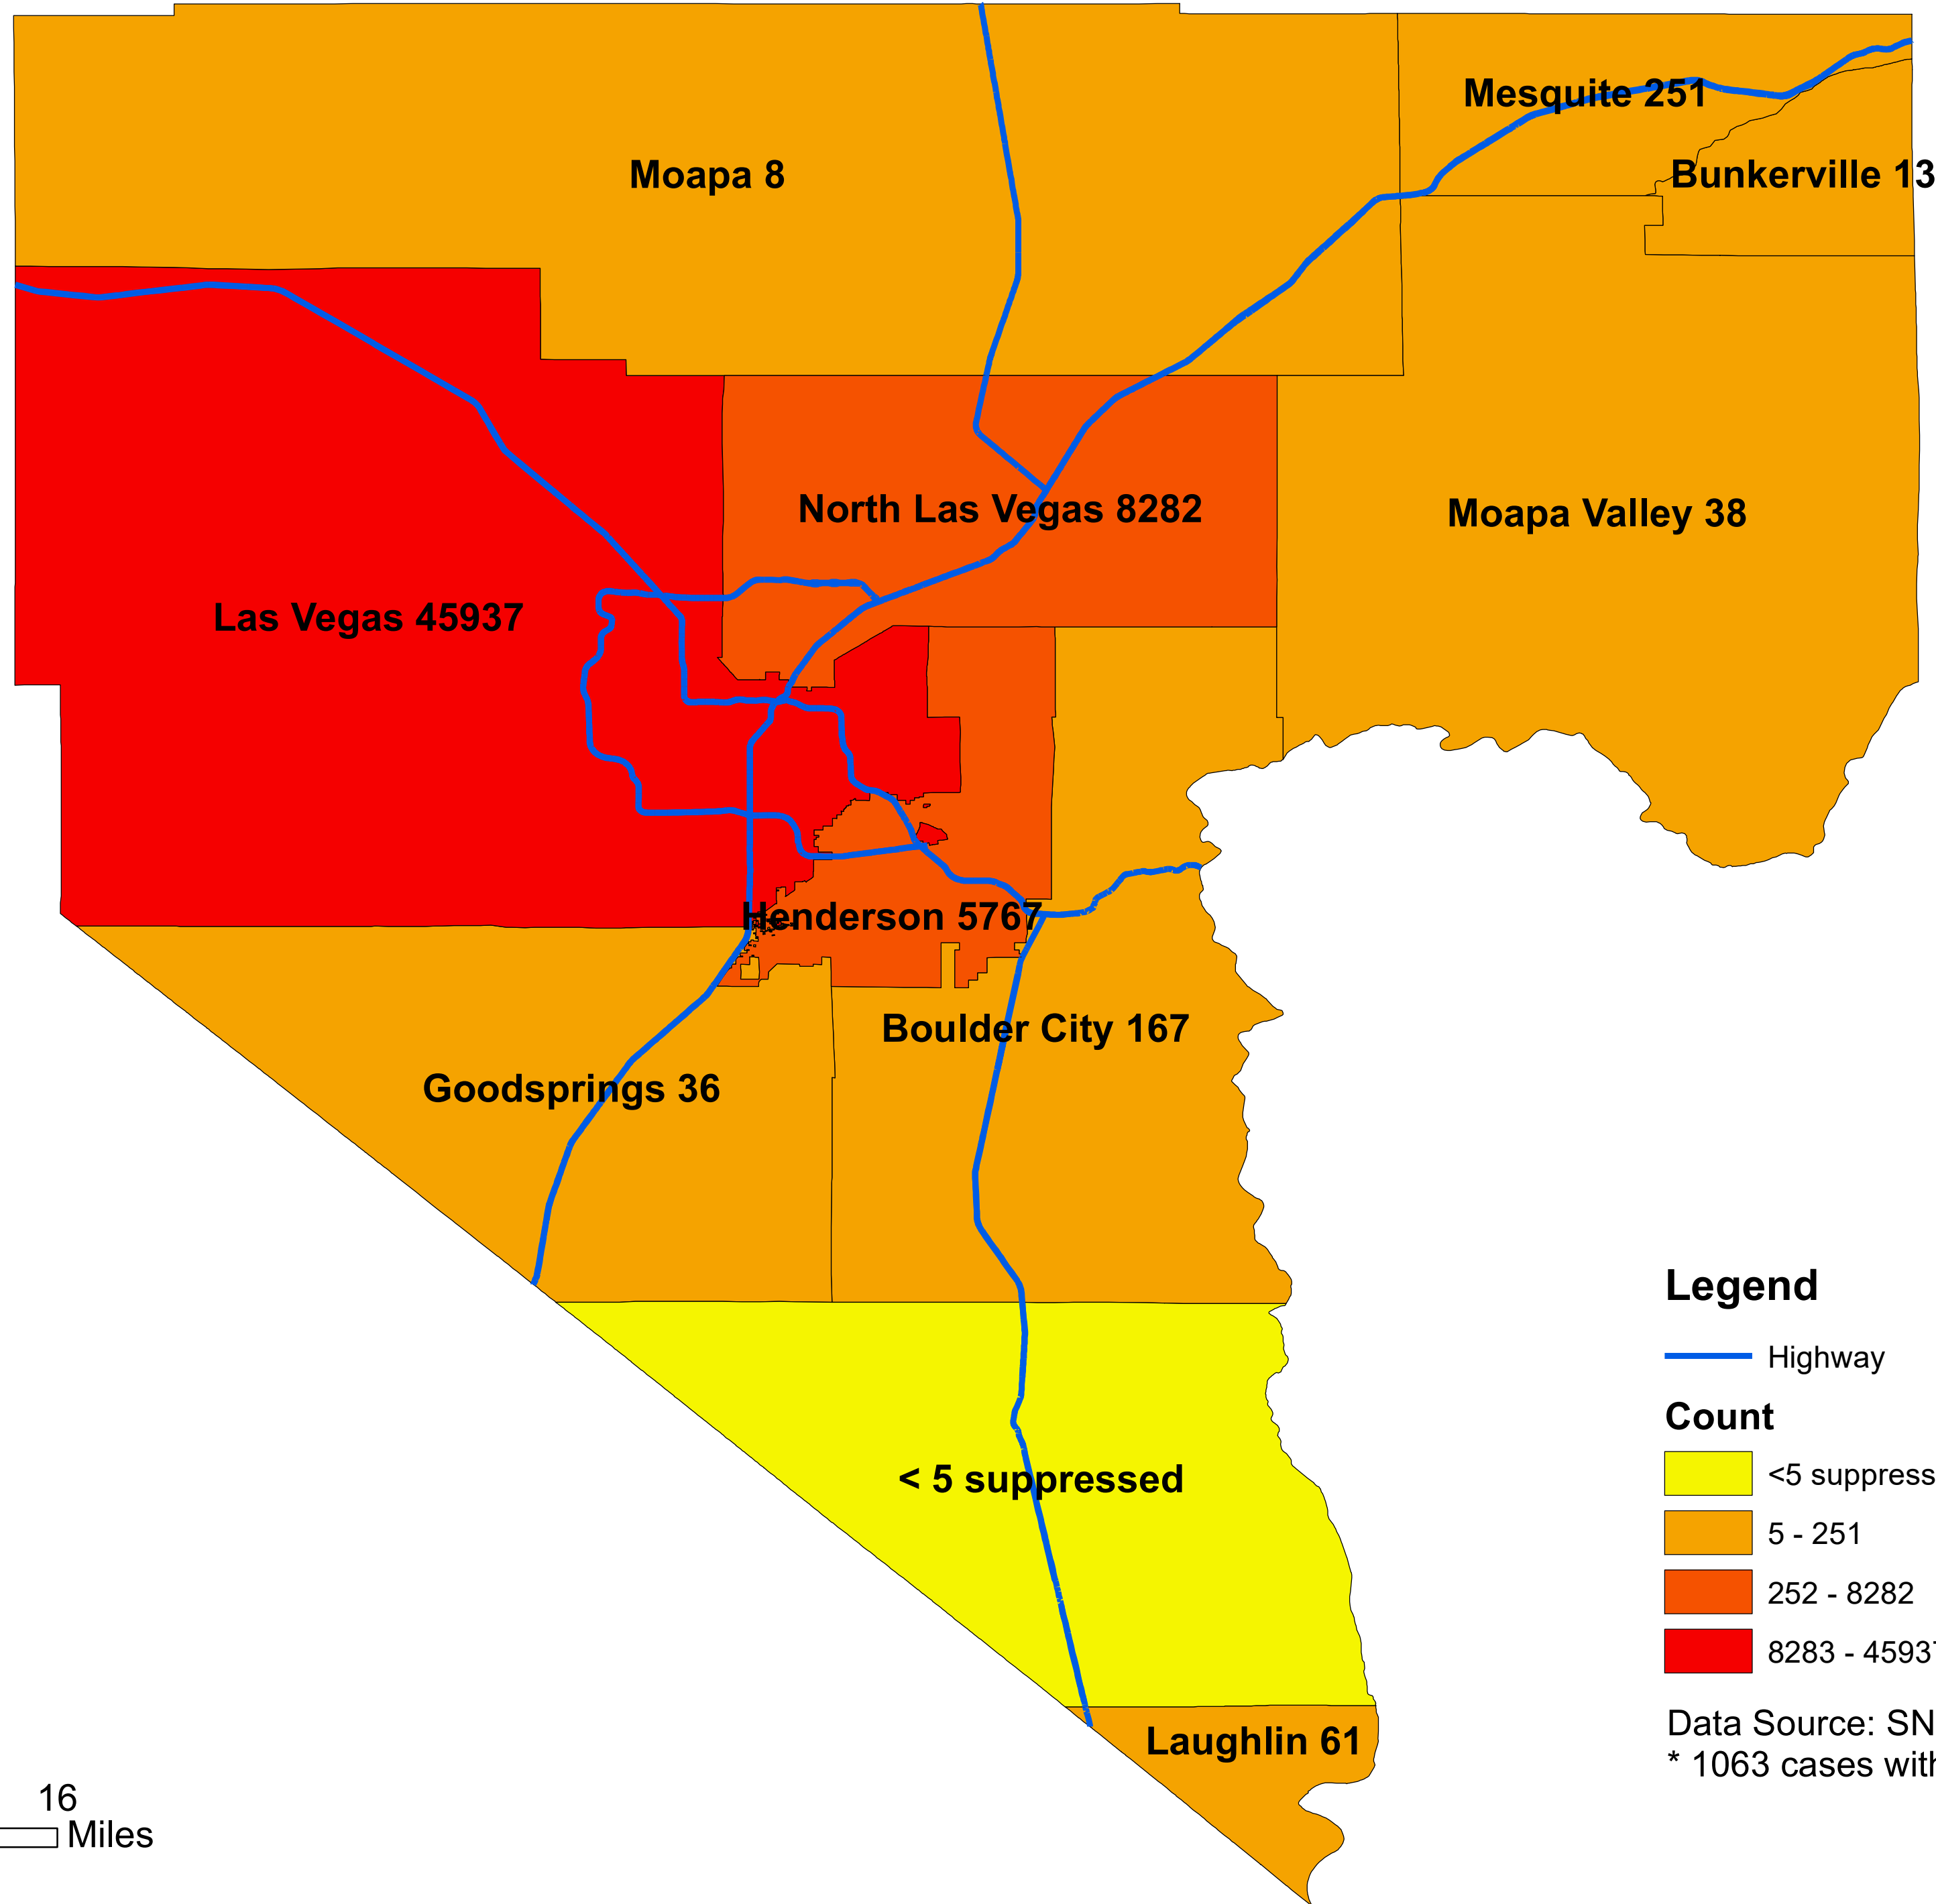

# Number of COVID-19 cases by city in Clark county (09.10.2020)

## Legend

— Highway

### Count

Yellow: <5 suppressed

Light Orange: 5 - 251

Dark Orange: 252 - 8282

Red: 8283 - 45937

Data Source: SNHD

\* 1063 cases without city information

0 4 8 16 Miles