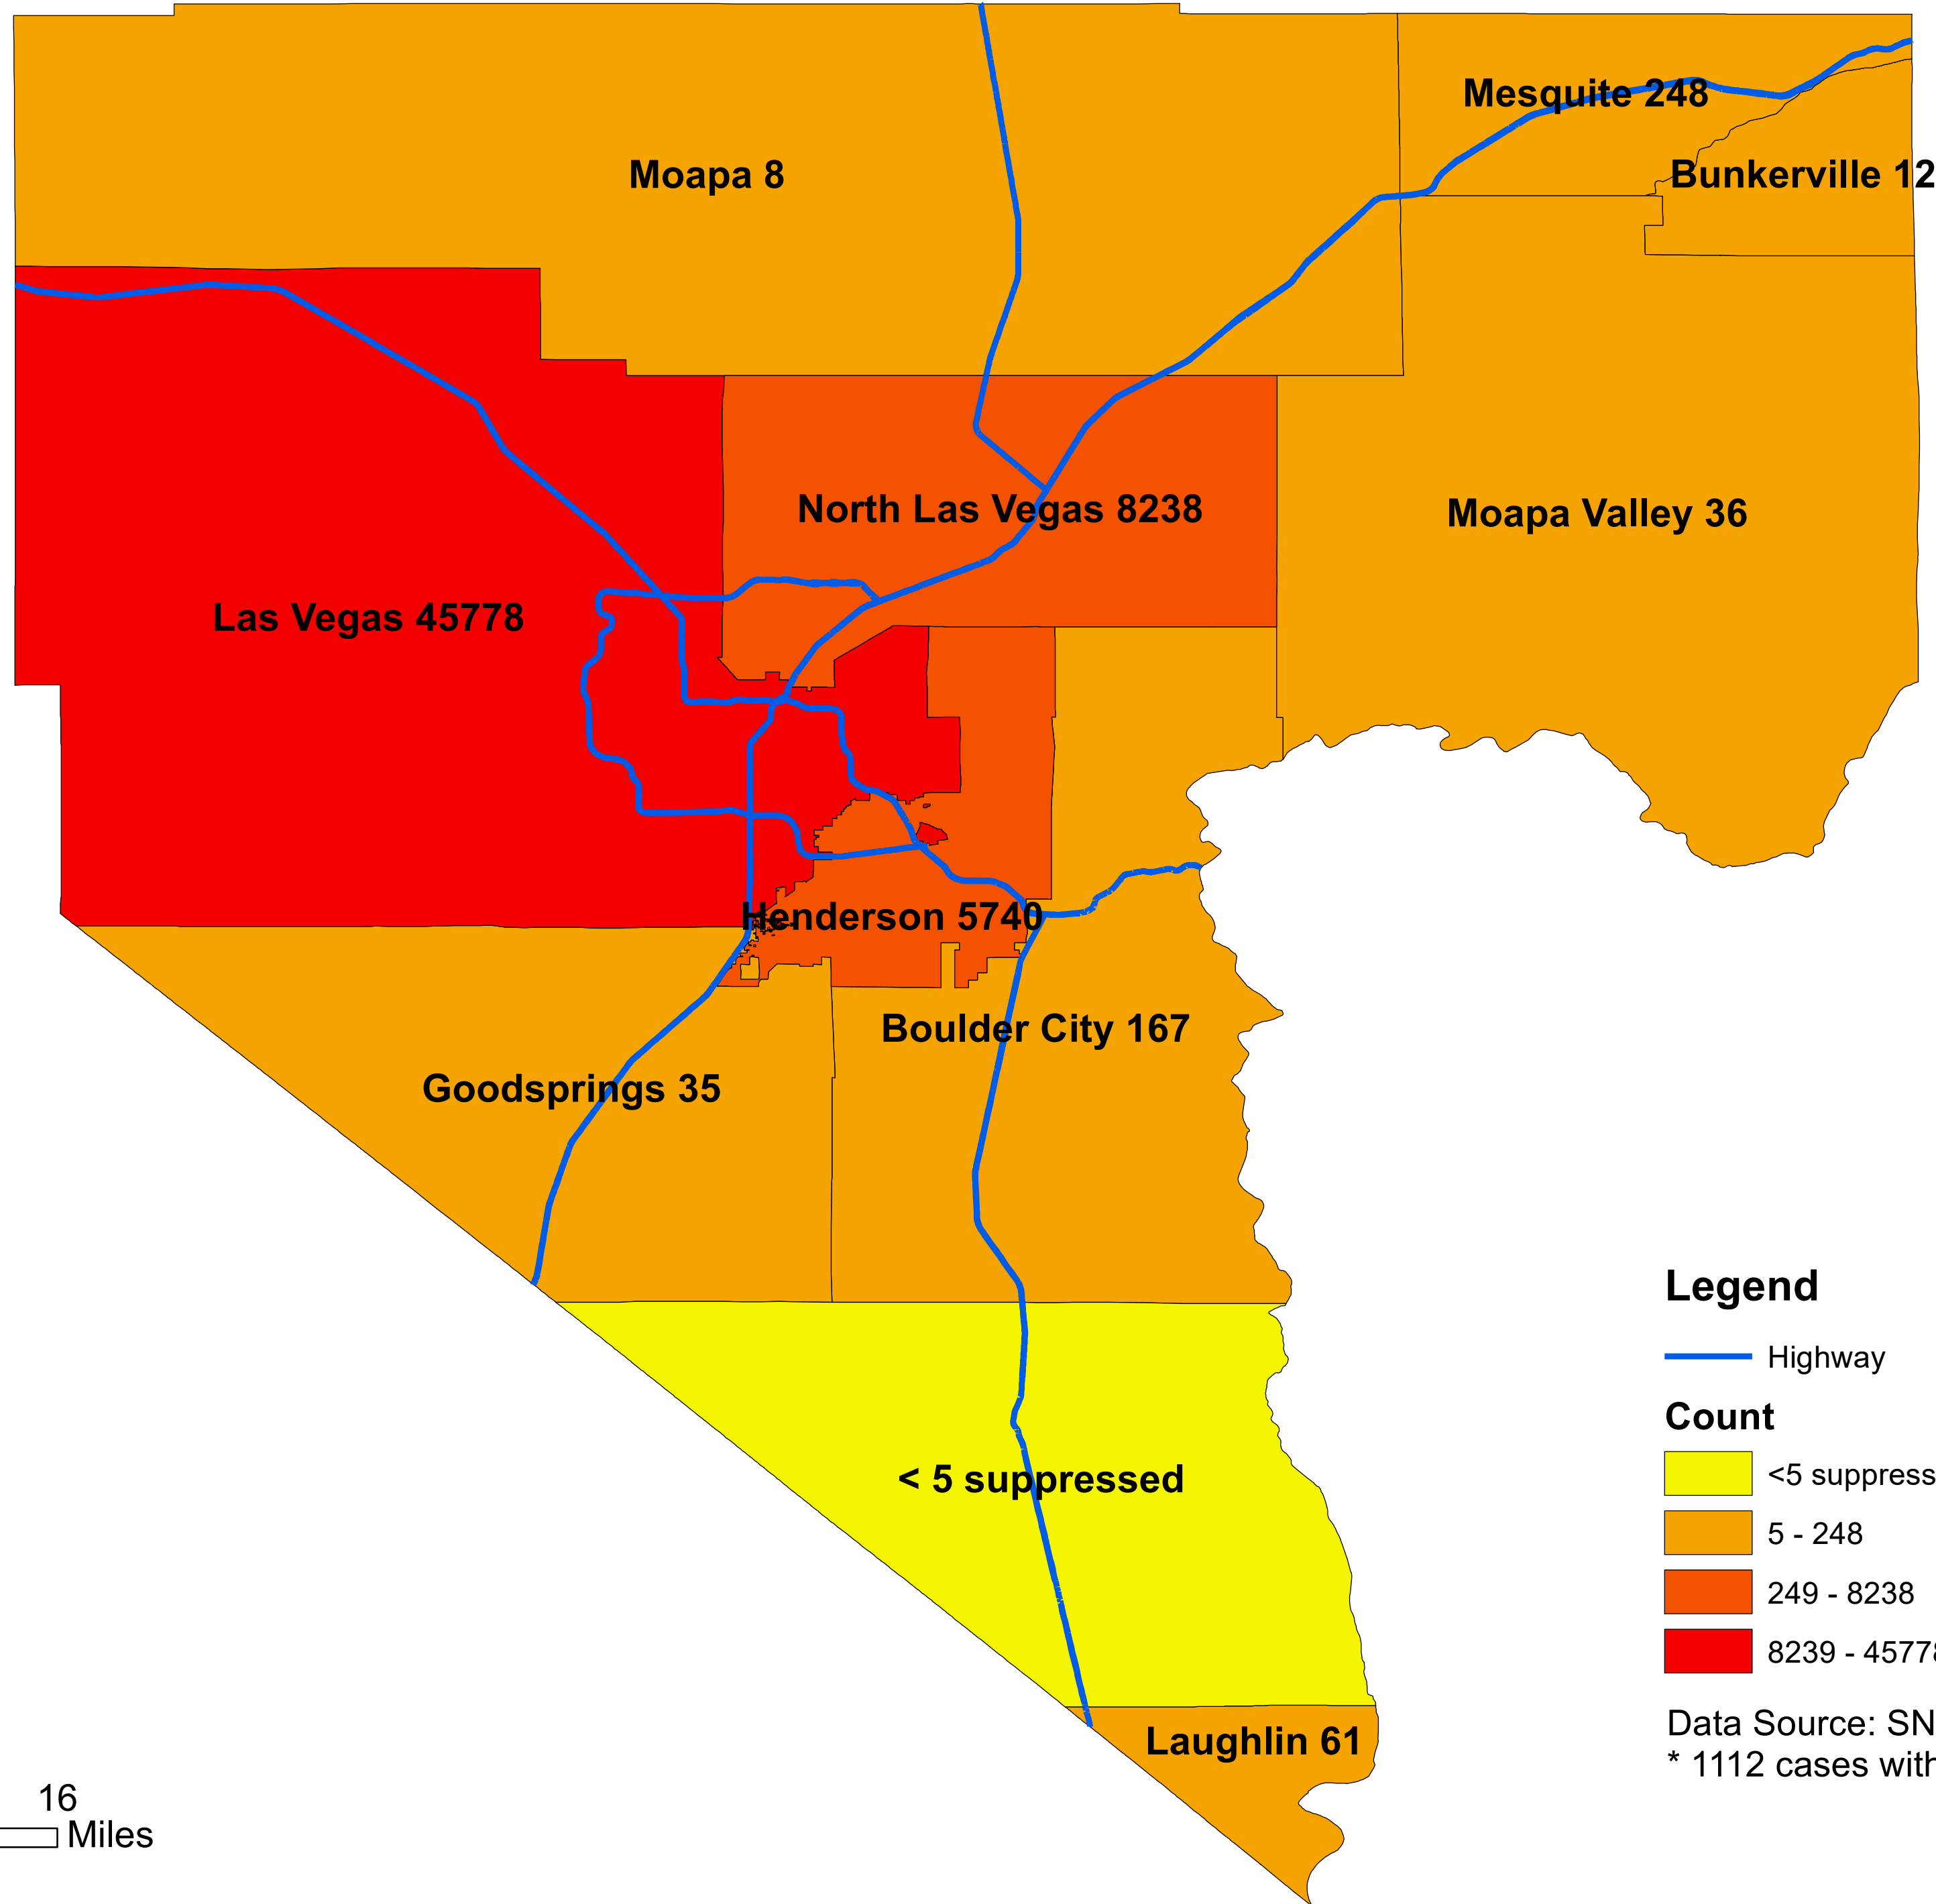

Number of COVID-19 cases by city in Clark county (09.09.2020)

Legend

— Highway

Count

<5 suppressed

5 - 248

249 - 8238

8239 - 45778

Data Source: SNHD

* 1112 cases without city information

0 4 8 16
Miles