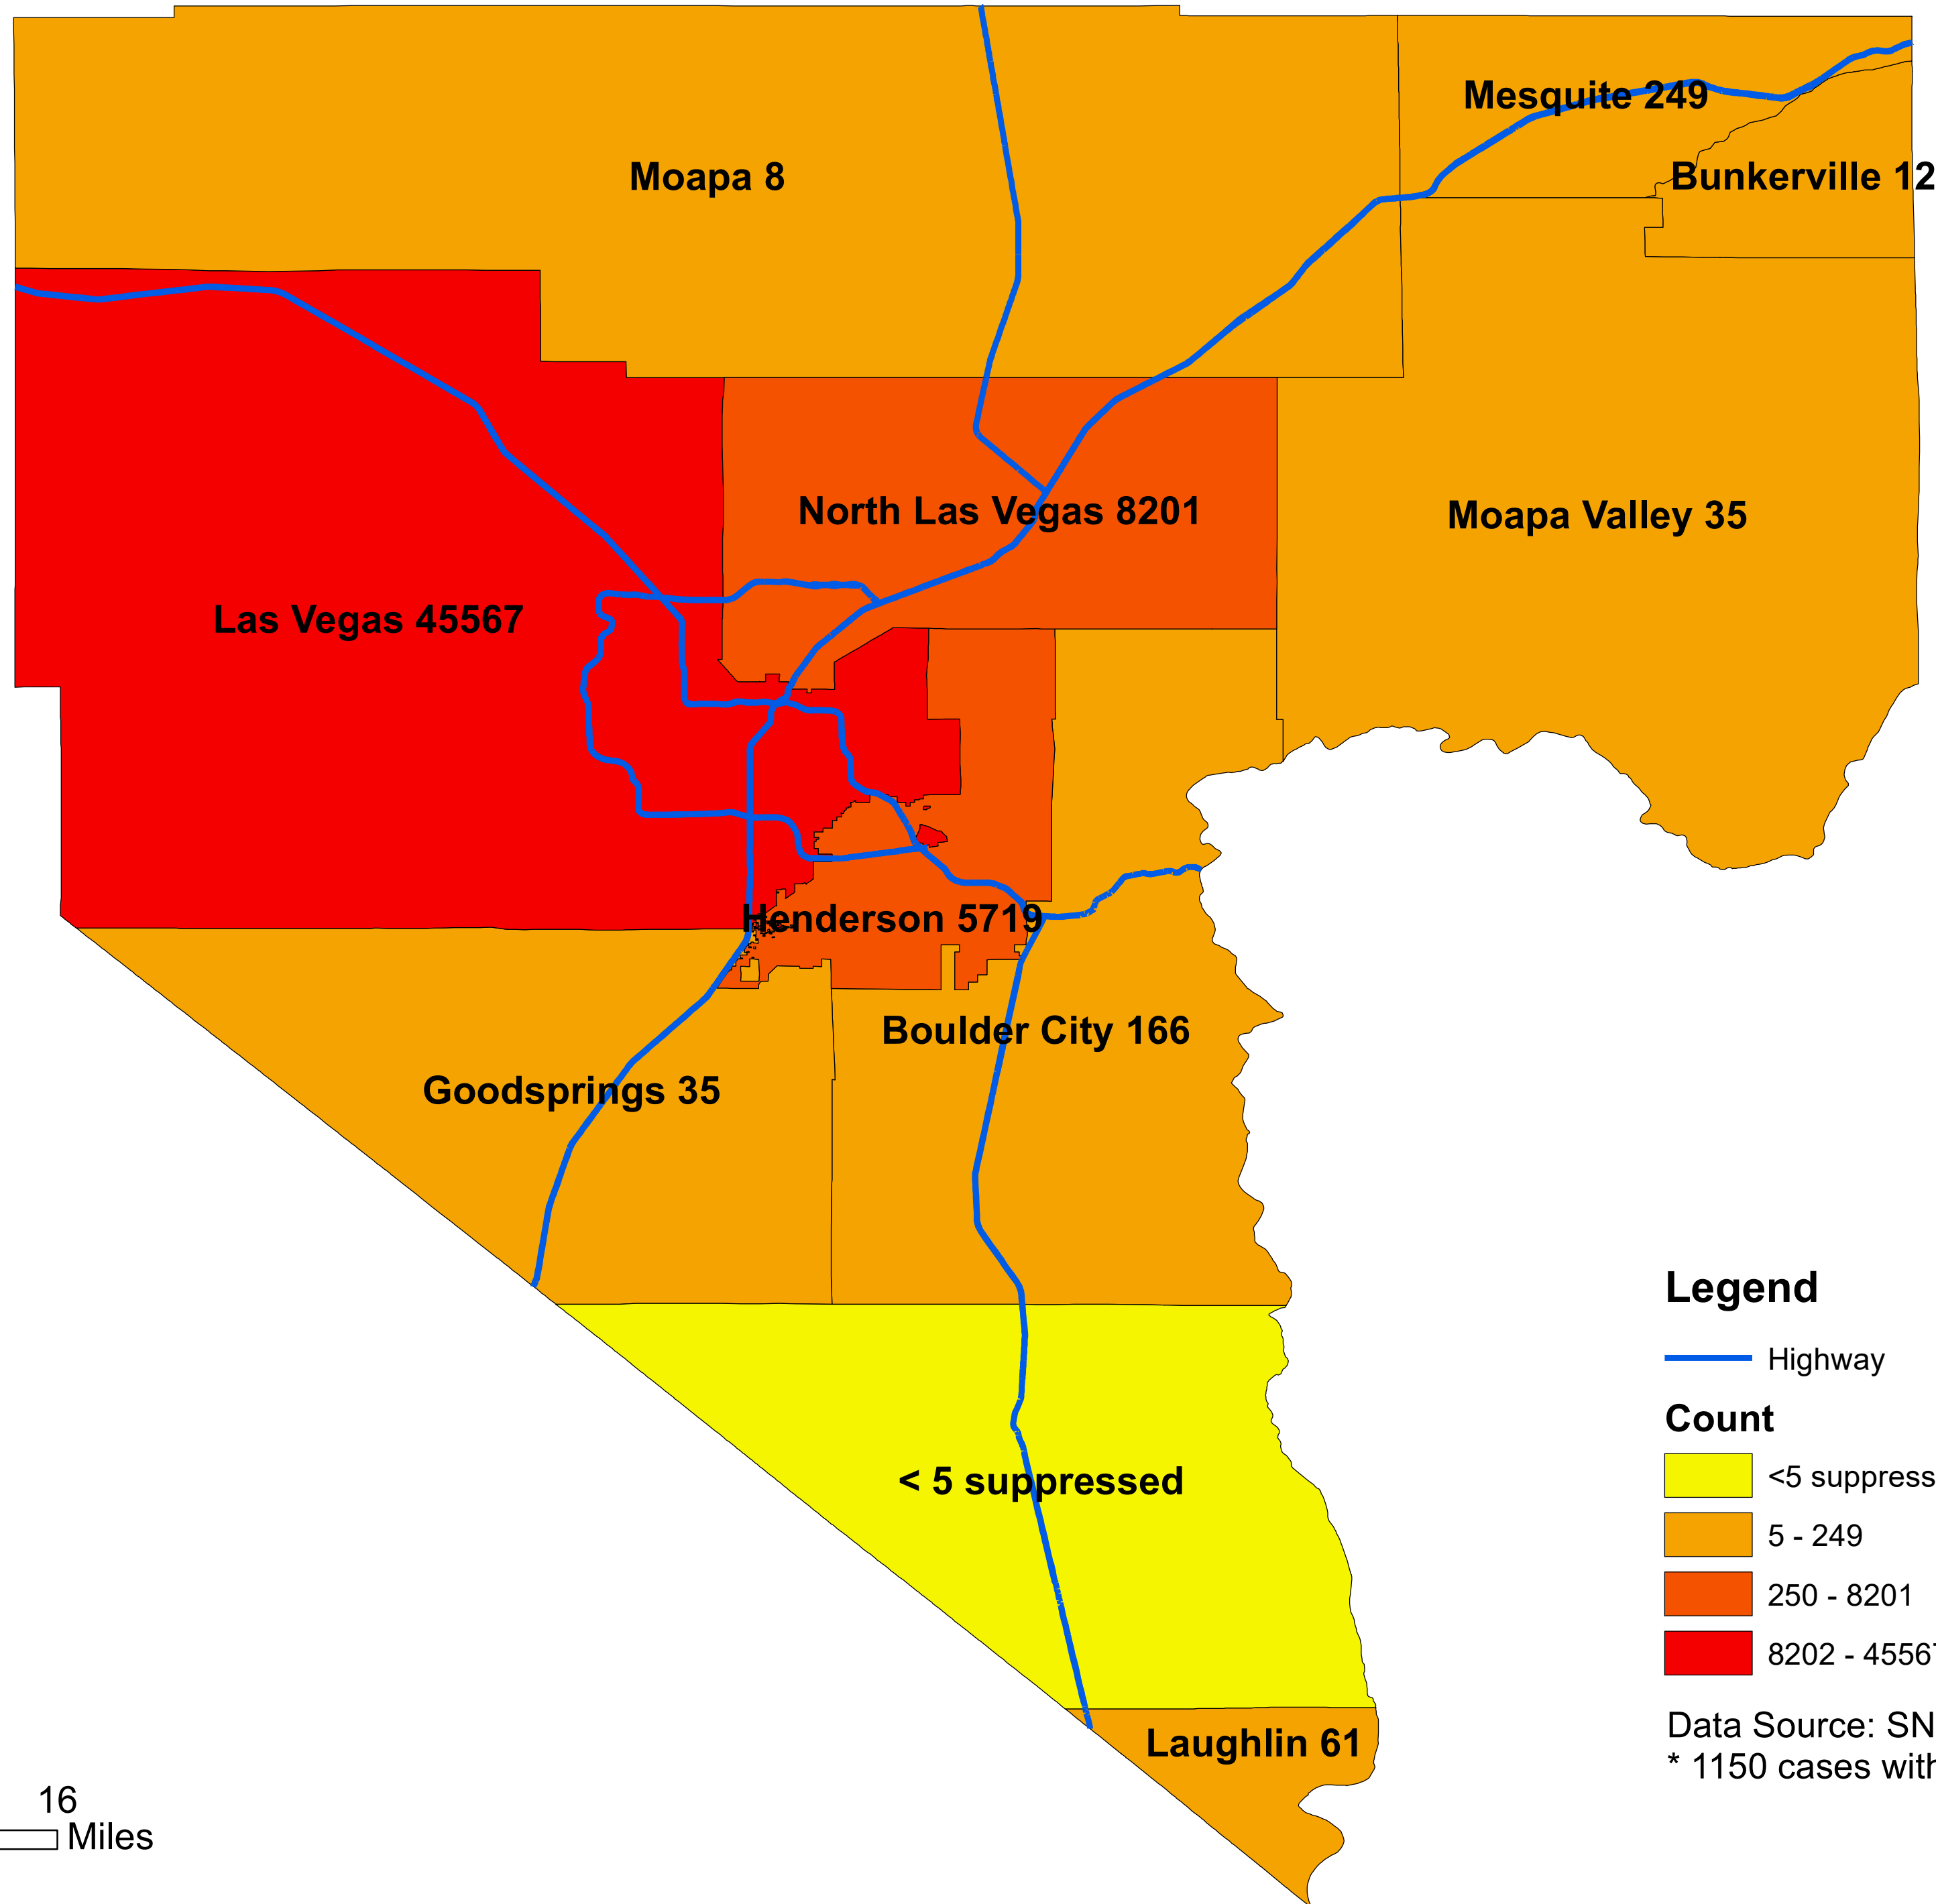

# Number of COVID-19 cases by city in Clark county (09.08.2020)

## Legend

— Highway

### Count

<5 suppressed

5 - 249

250 - 8201

8202 - 45567

Data Source: SNHD

\* 1150 cases without city information

0 4 8 16  
Miles