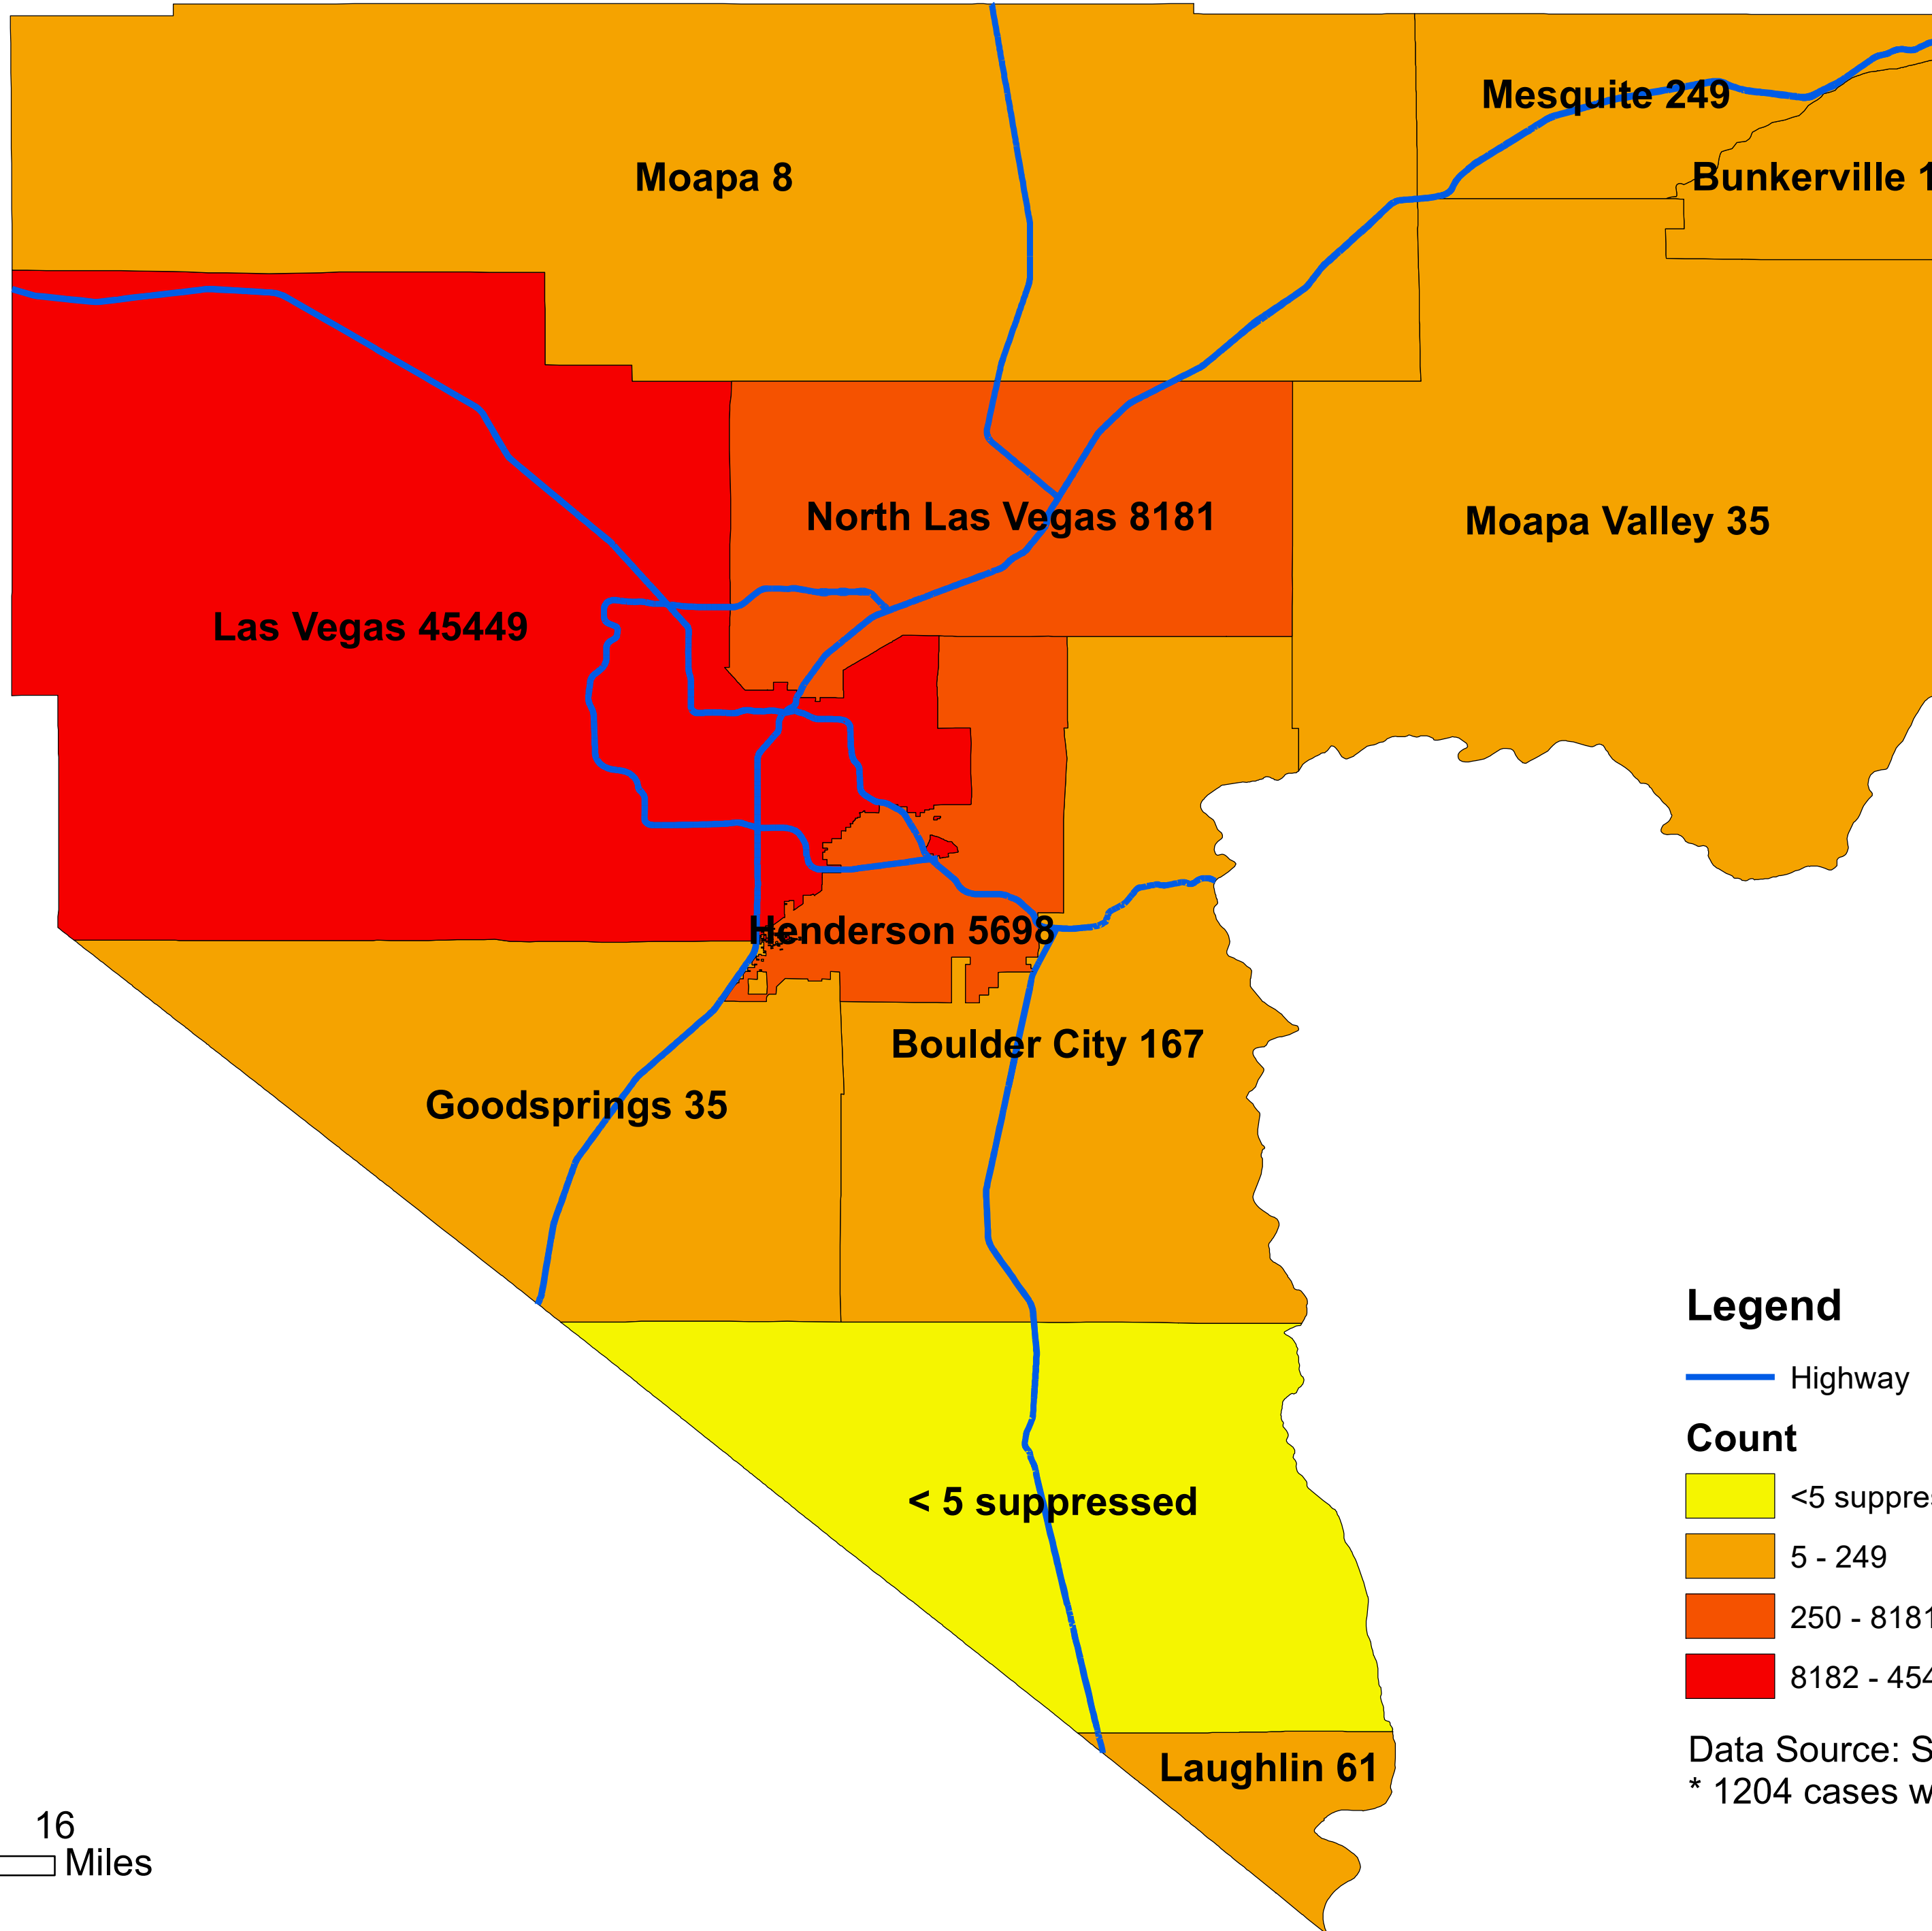

Number of COVID-19 cases by city in Clark county (09.07.2020)

Legend

— Highway

Count

<5 suppressed

5 - 249

250 - 8181

8182 - 45449

Data Source: SNHD

* 1204 cases without city information

0 4 8 16 Miles