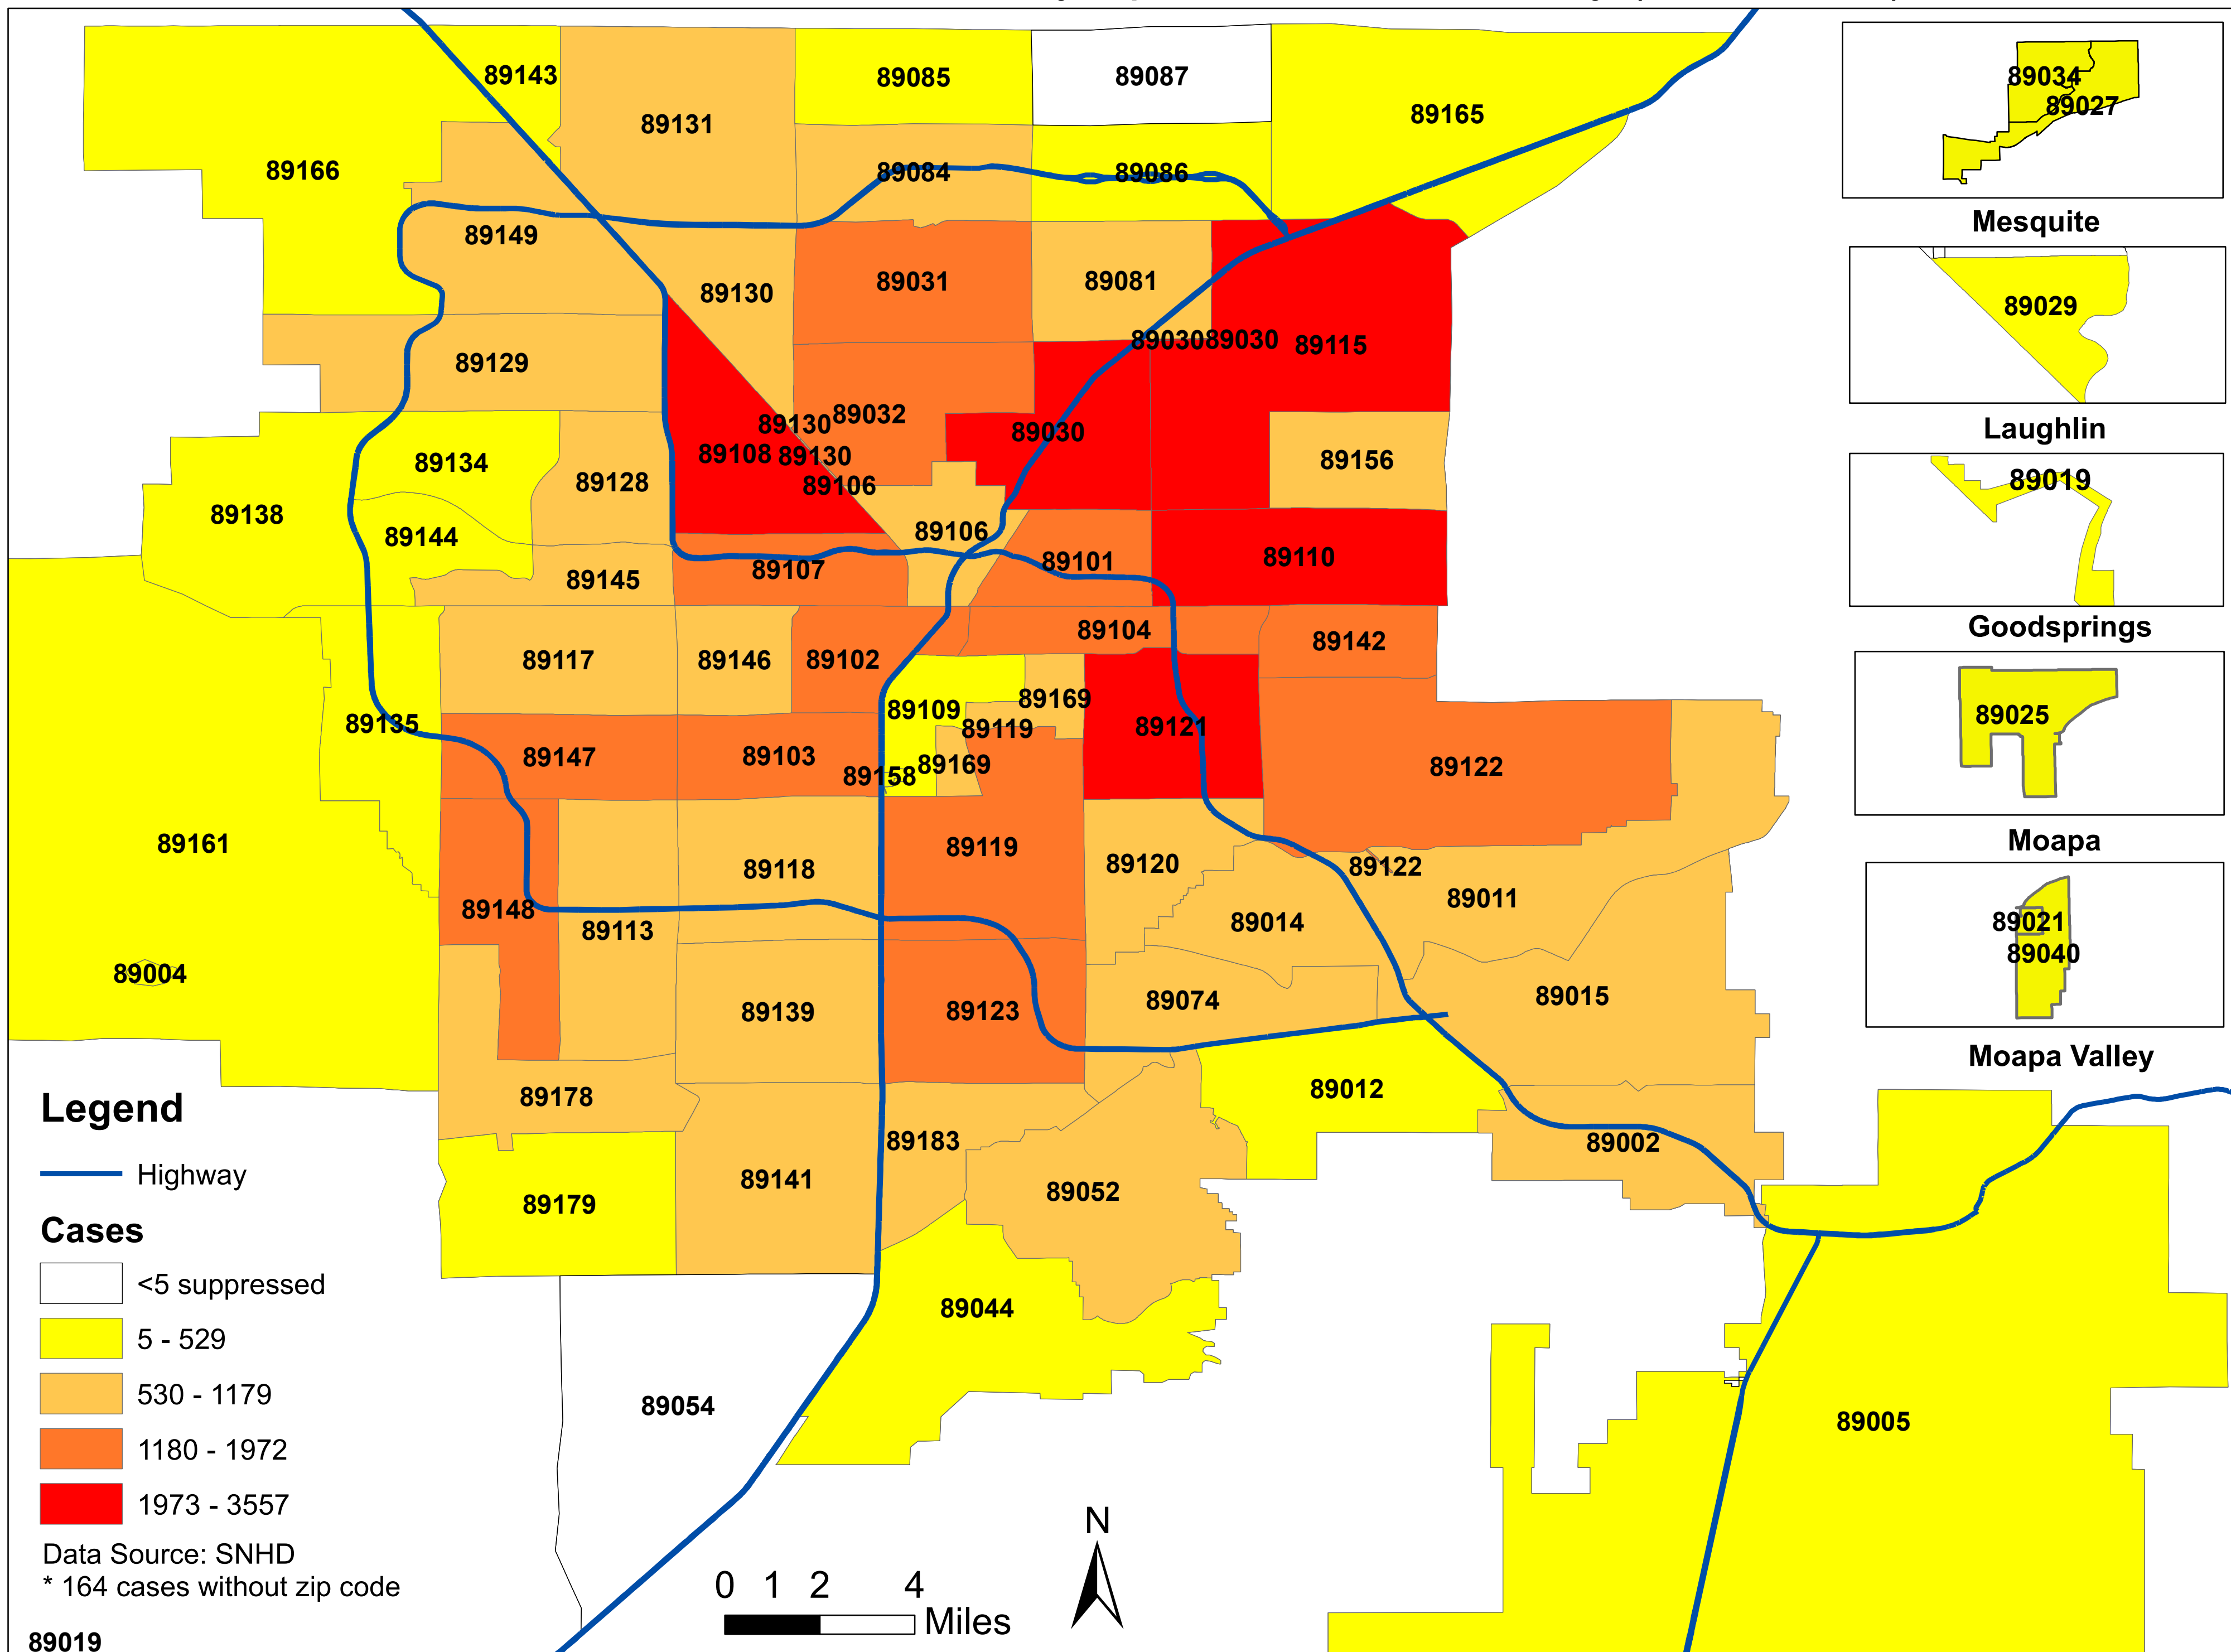

# Number of COVID-19 cases by zip code in Clark county (09.06.2020)

**Note: More than 5 cases reported from 89124**