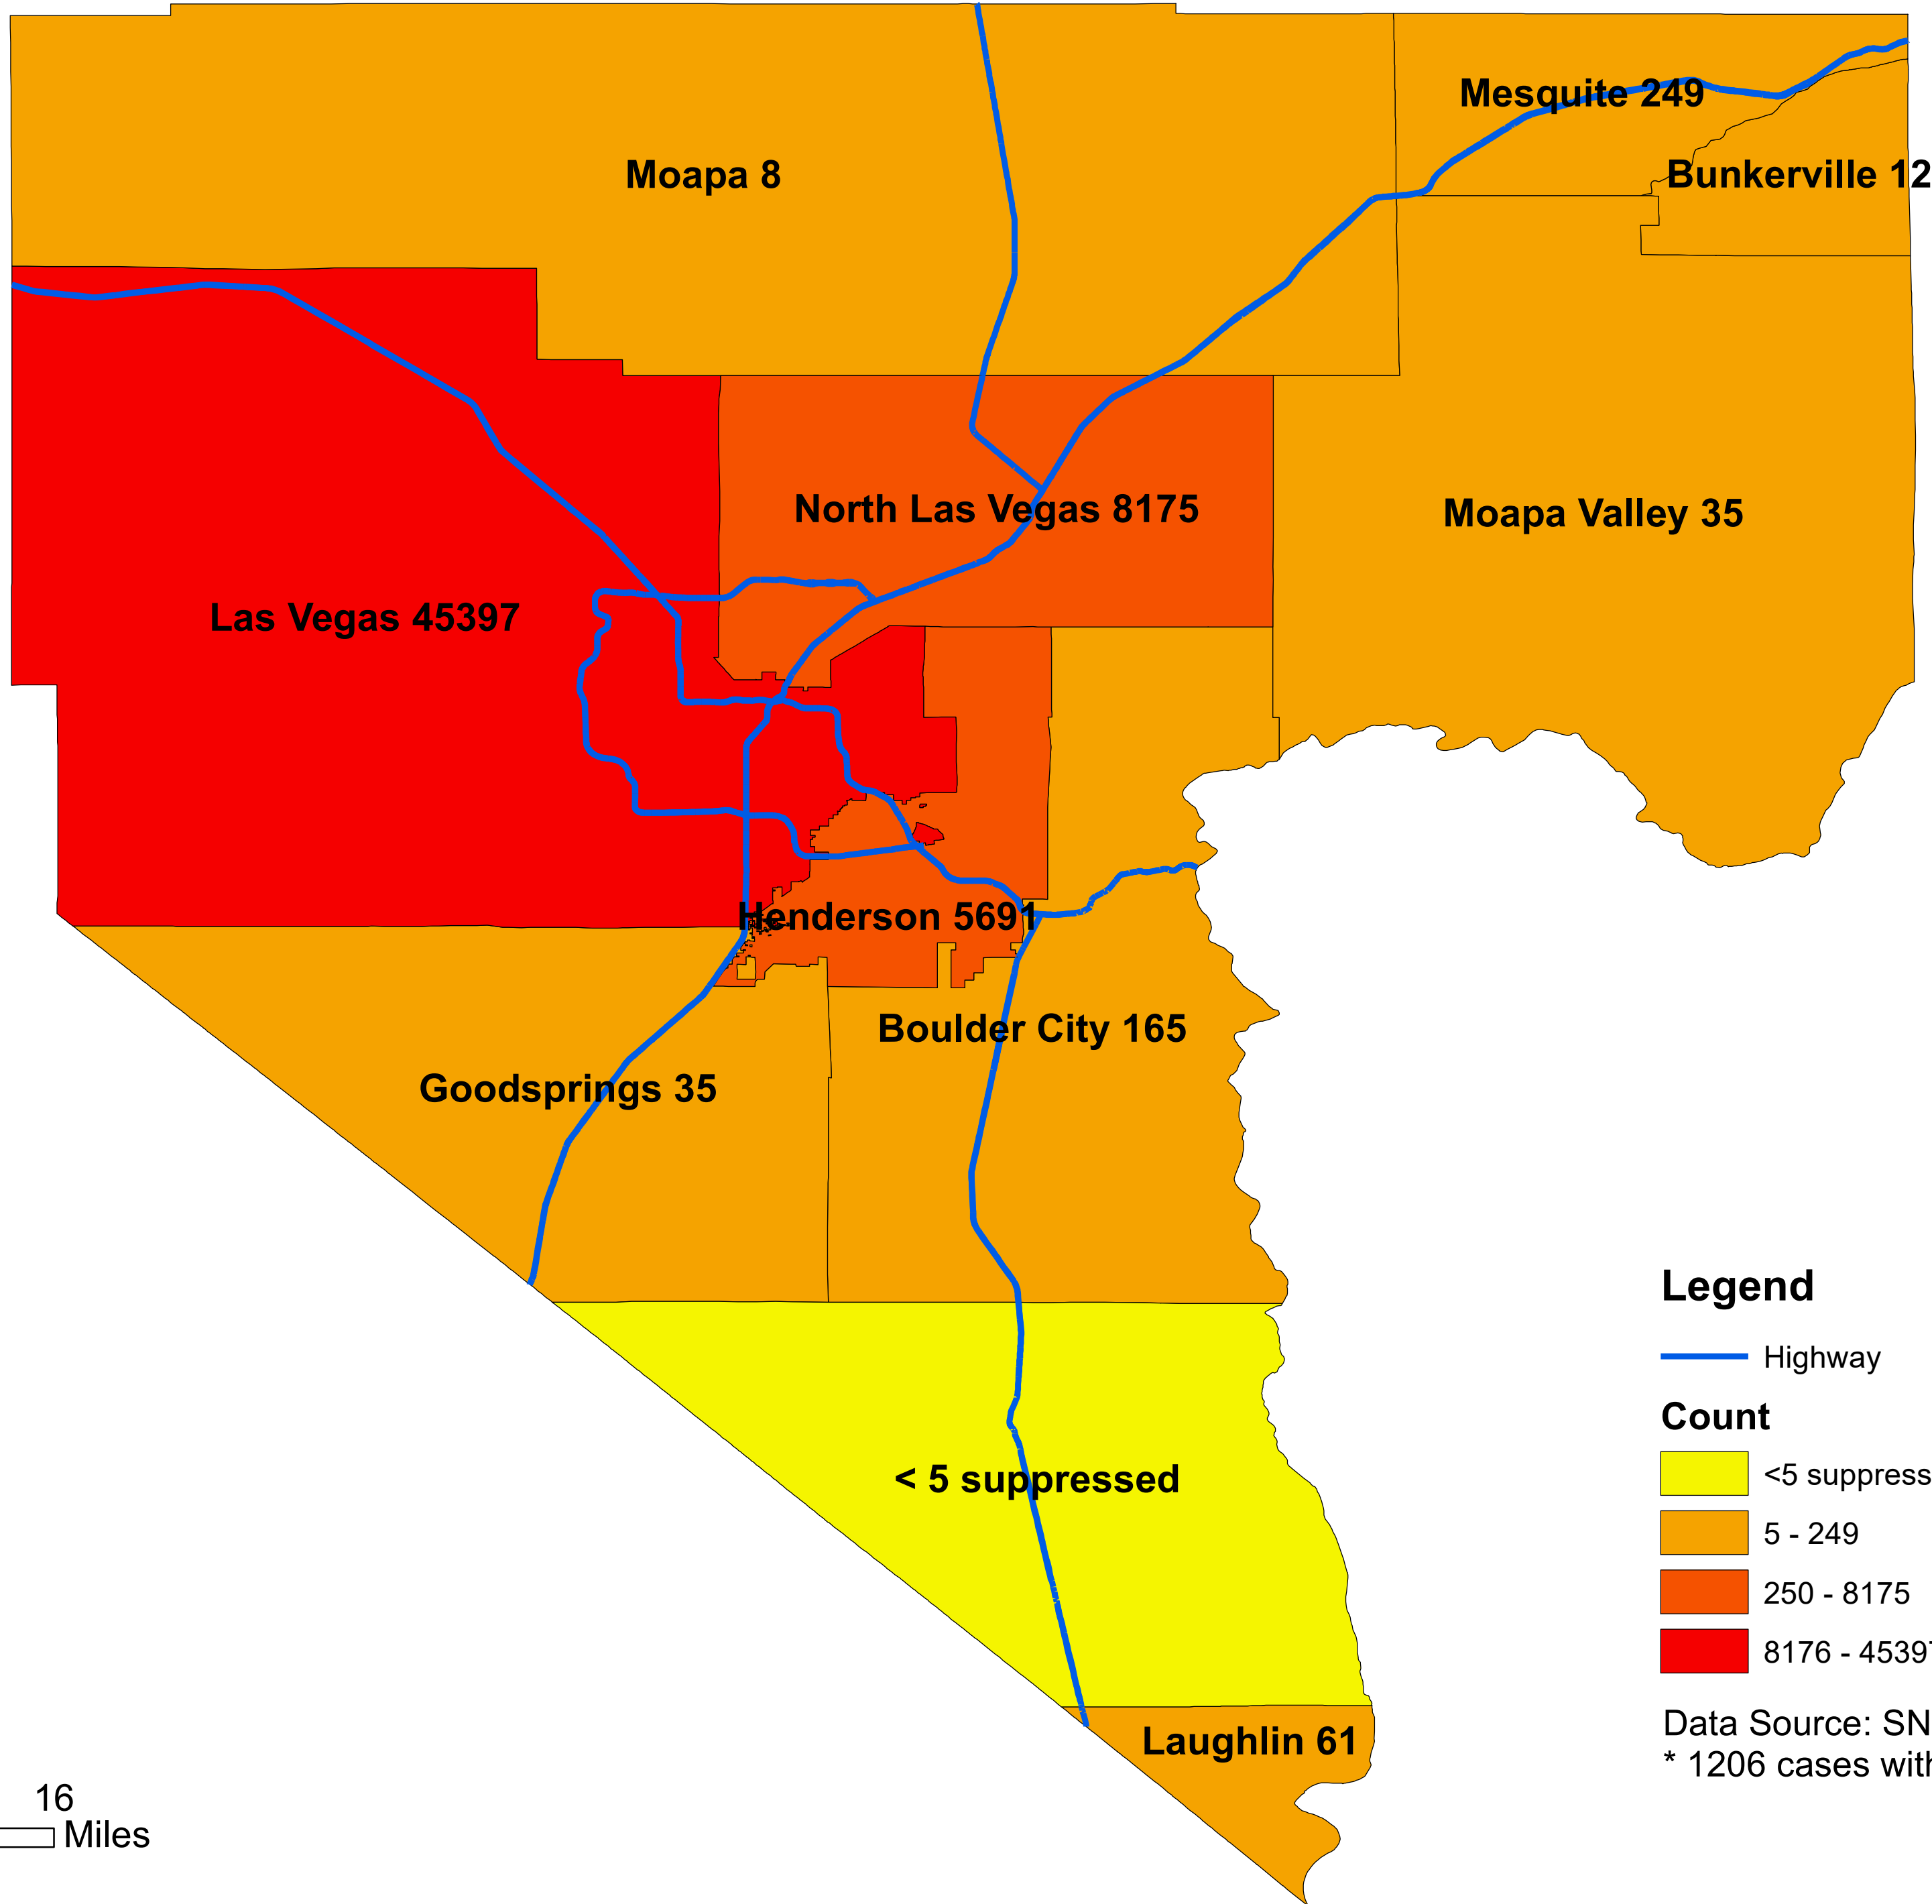

# Number of COVID-19 cases by city in Clark county (09.06.2020)

## Legend

— Highway

### Count

<5 suppressed

5 - 249

250 - 8175

8176 - 45397

Data Source: SNHD

\* 1206 cases without city information

0 4 8 16  
Miles