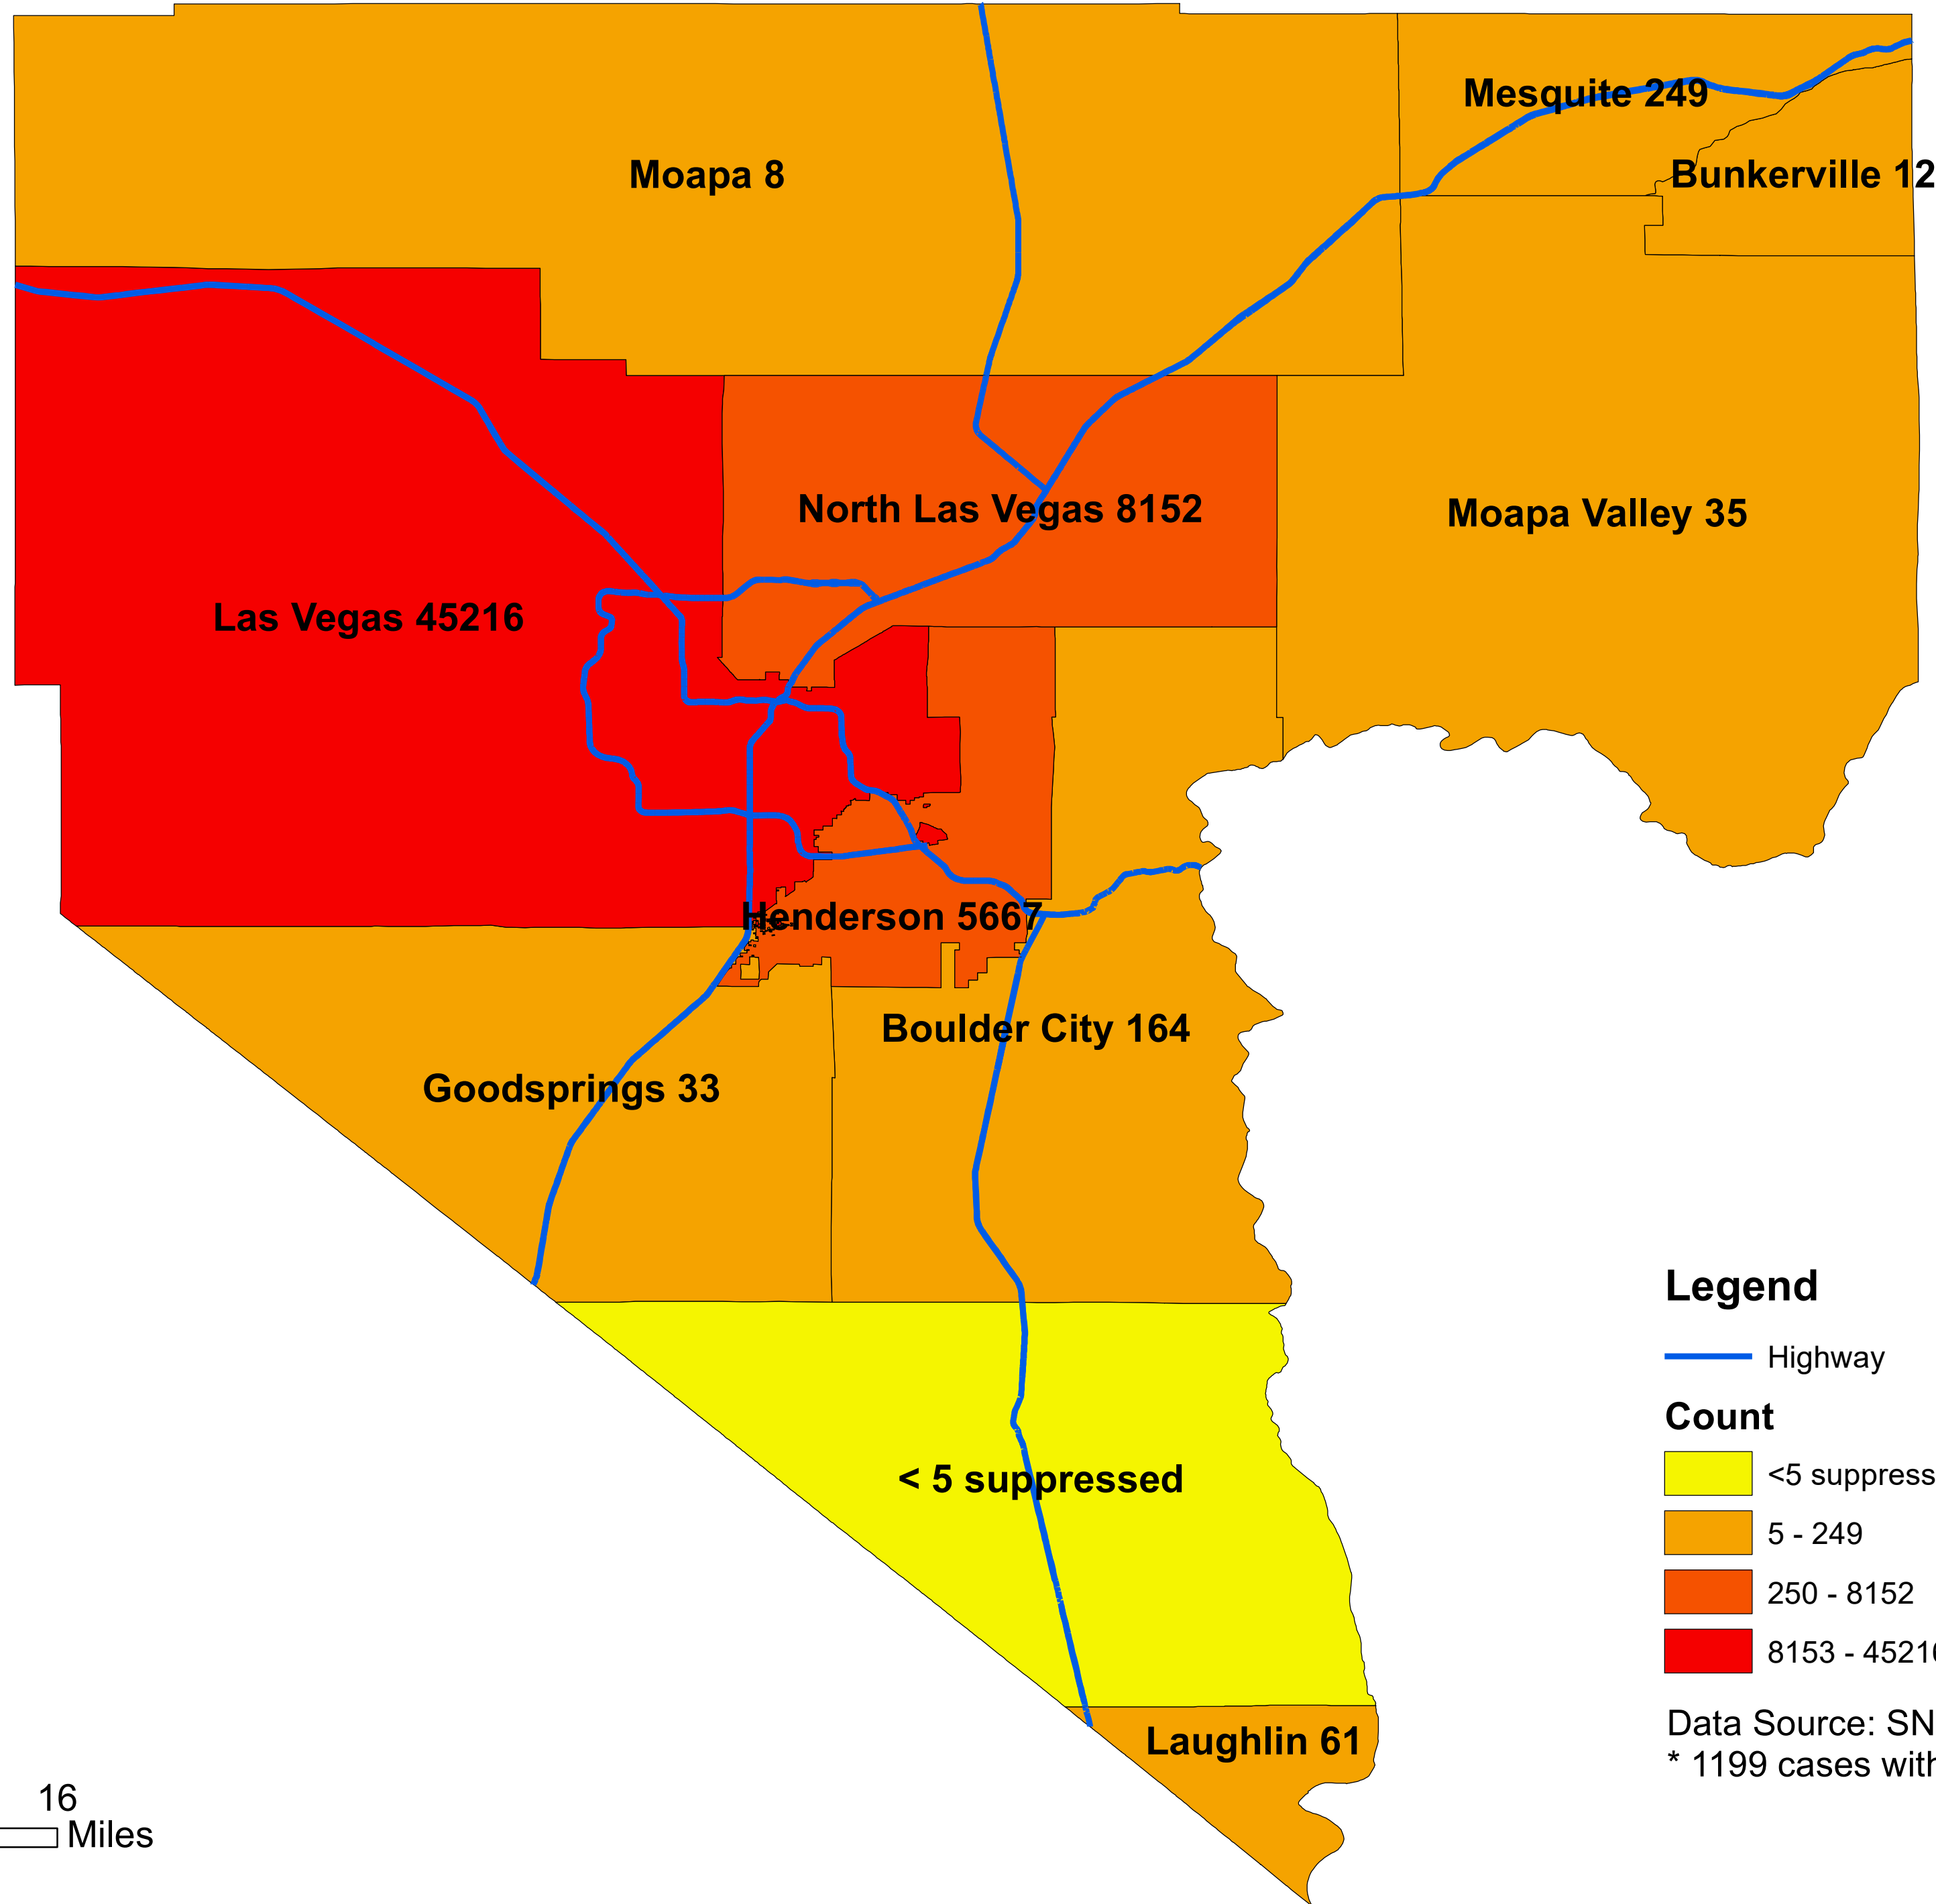

# Number of COVID-19 cases by city in Clark county (09.05.2020)

## Legend

— Highway

### Count

<5 suppressed

5 - 249

250 - 8152

8153 - 45216

Data Source: SNHD

\* 1199 cases without city information

0 4 8 16 Miles