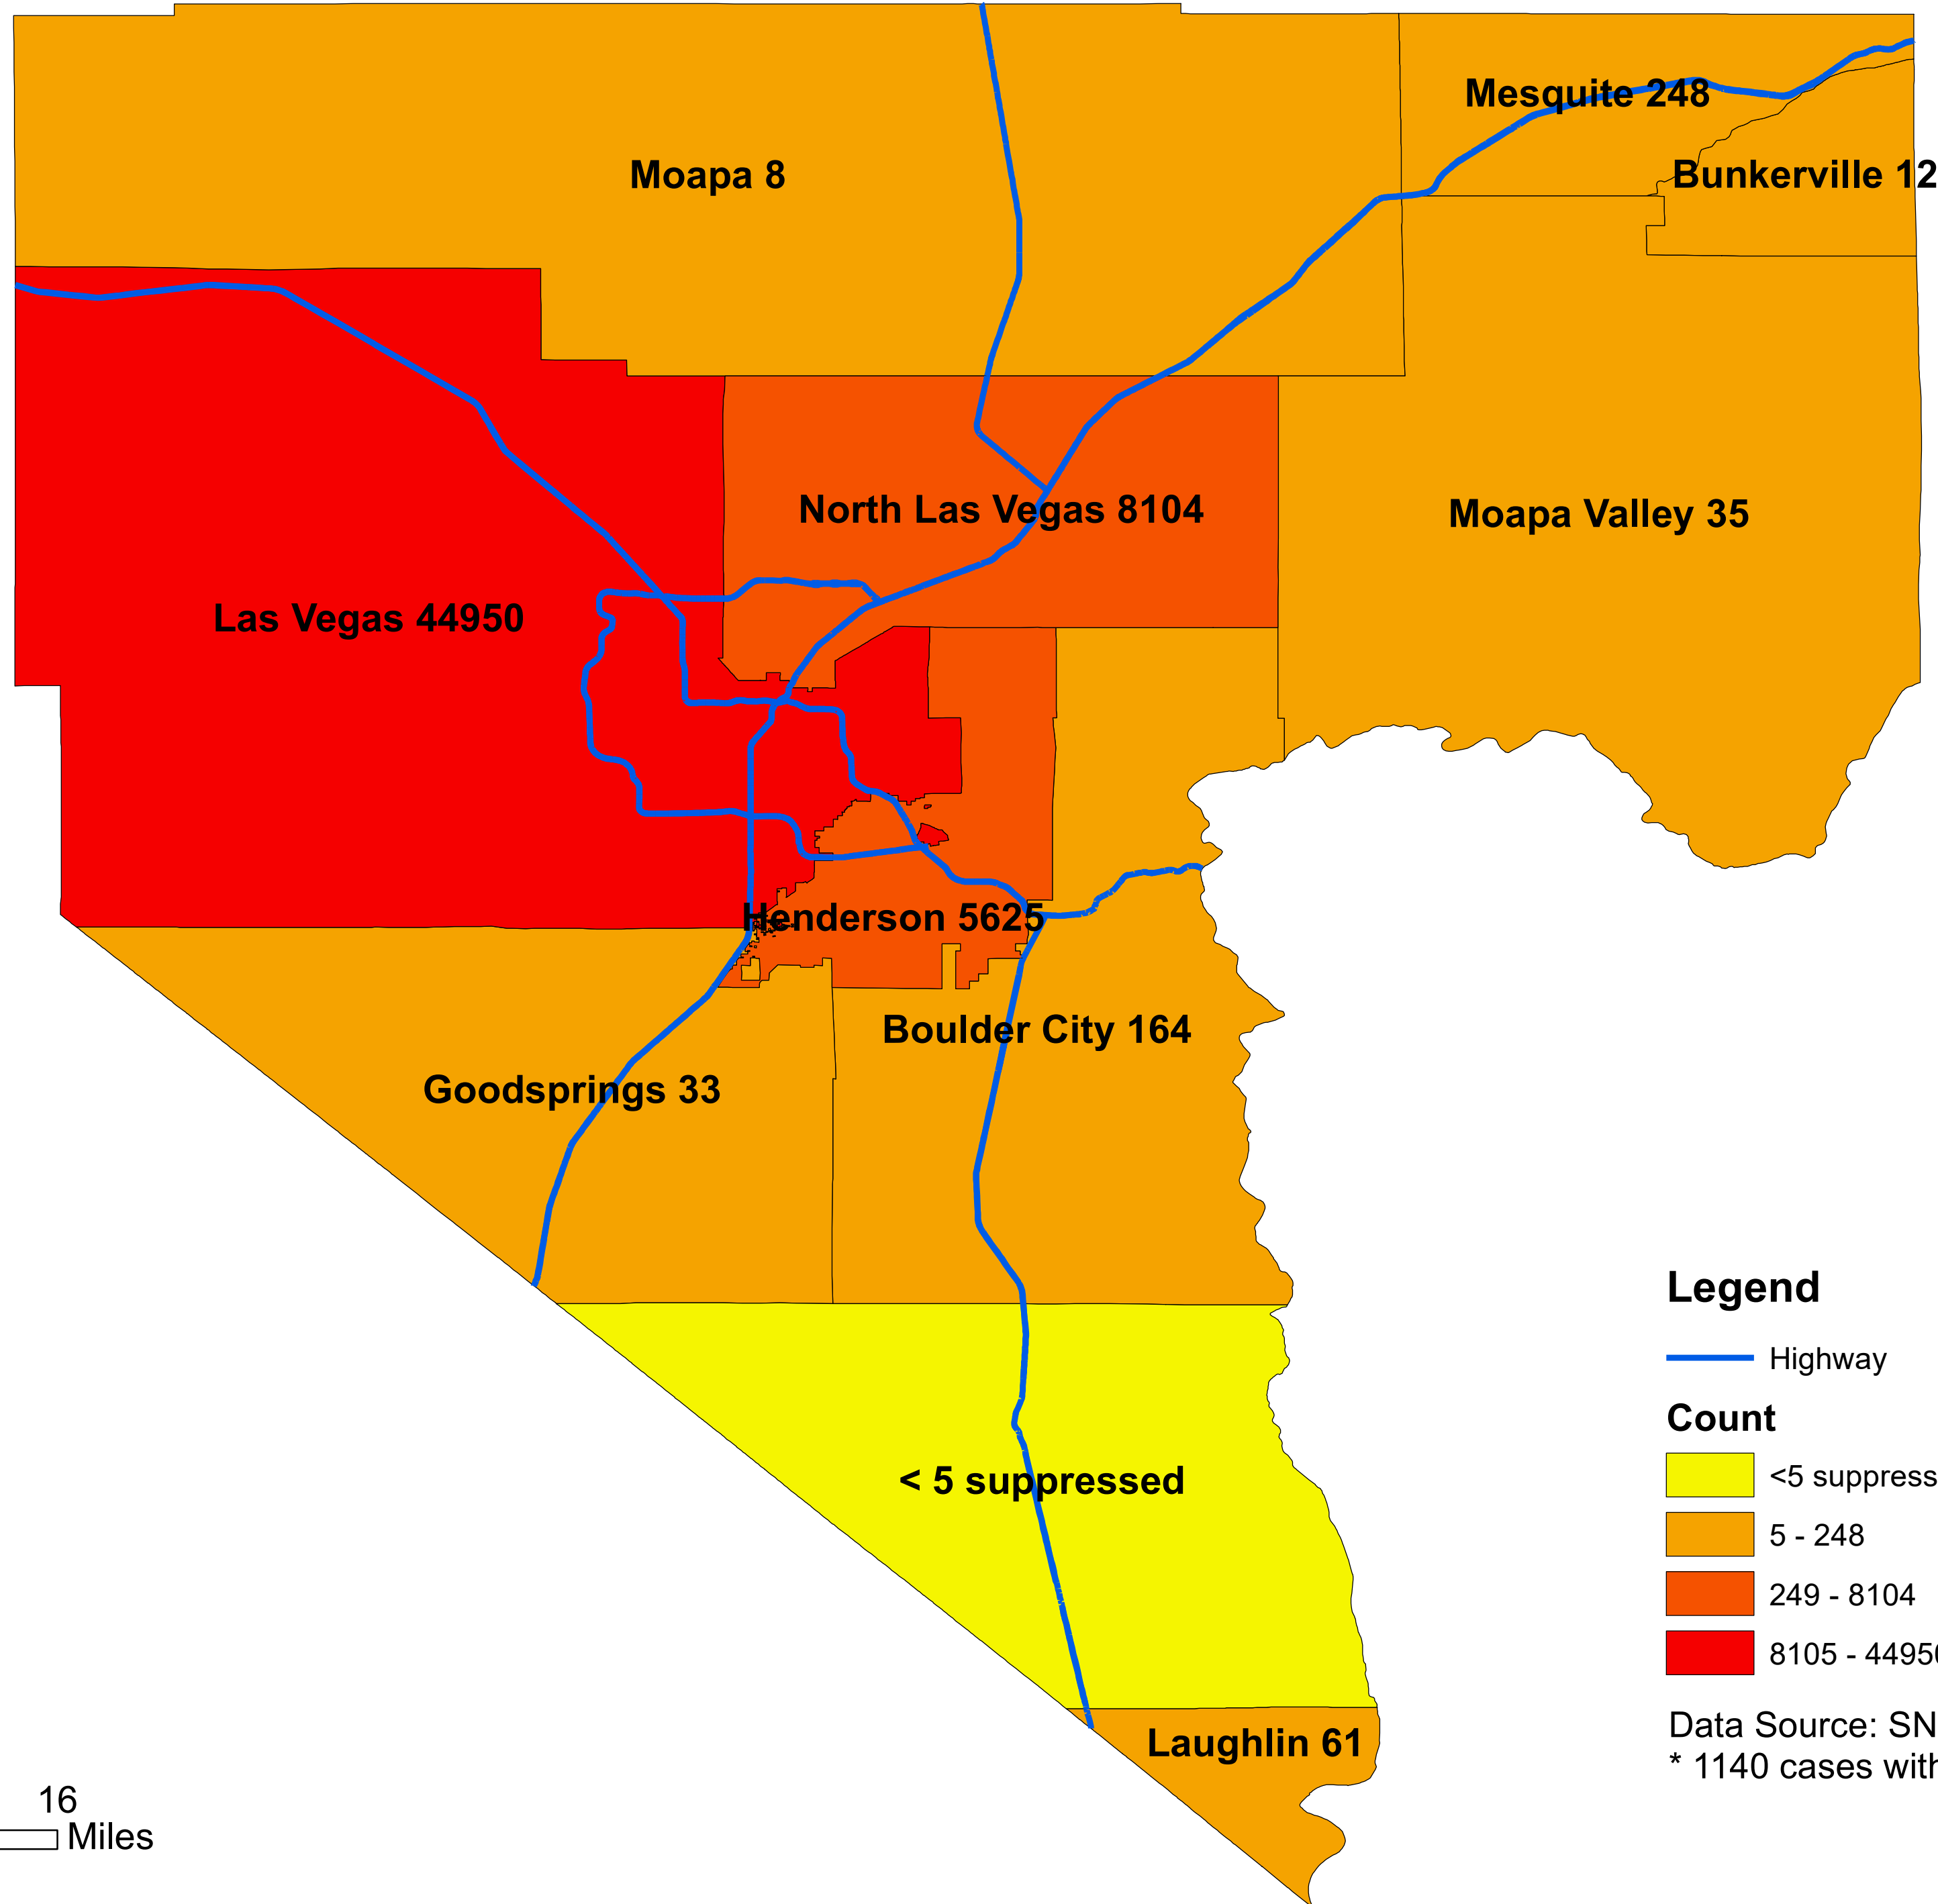

Number of COVID-19 cases by city in Clark county (09.04.2020)

Legend

— Highway

Count

Yellow box: <5 suppressed

Light orange box: 5 - 248

Dark orange box: 249 - 8104

Red box: 8105 - 44950

Data Source: SNHD

* 1140 cases without city information

0 4 8 16 Miles