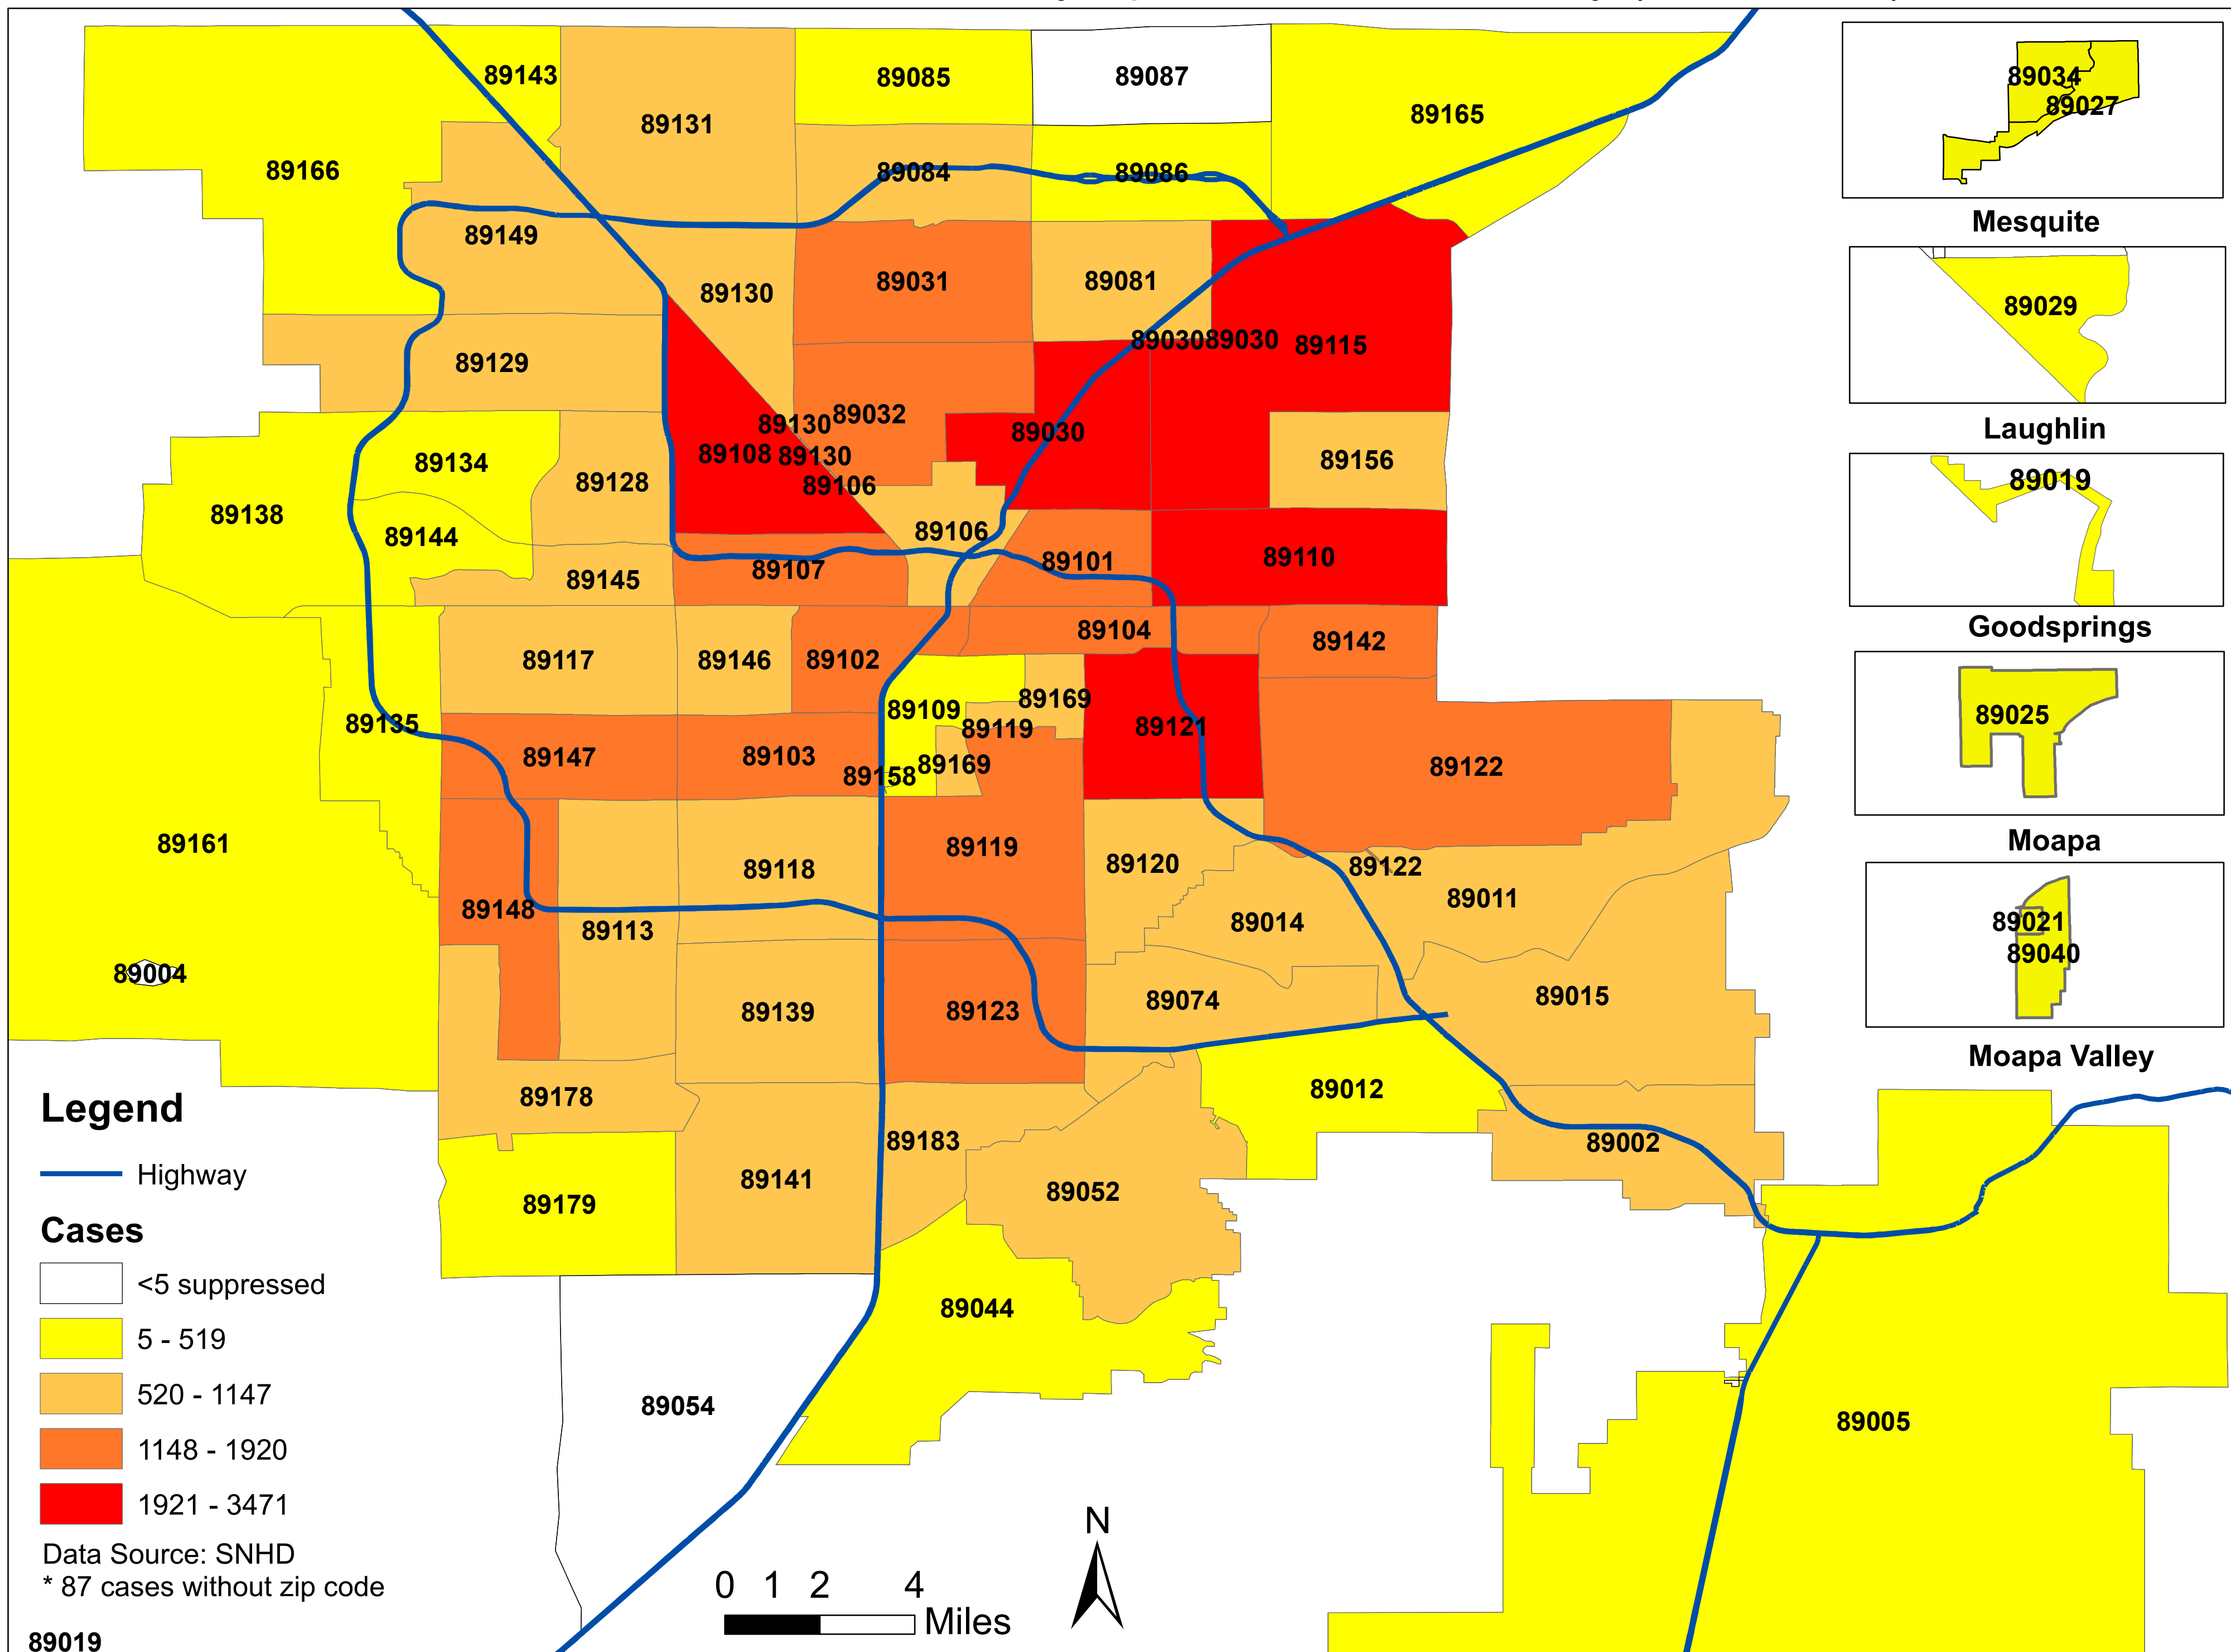

# Number of COVID-19 cases by zip code in Clark county (09.02.2020)

**Note: More than 5 cases reported from 89124**