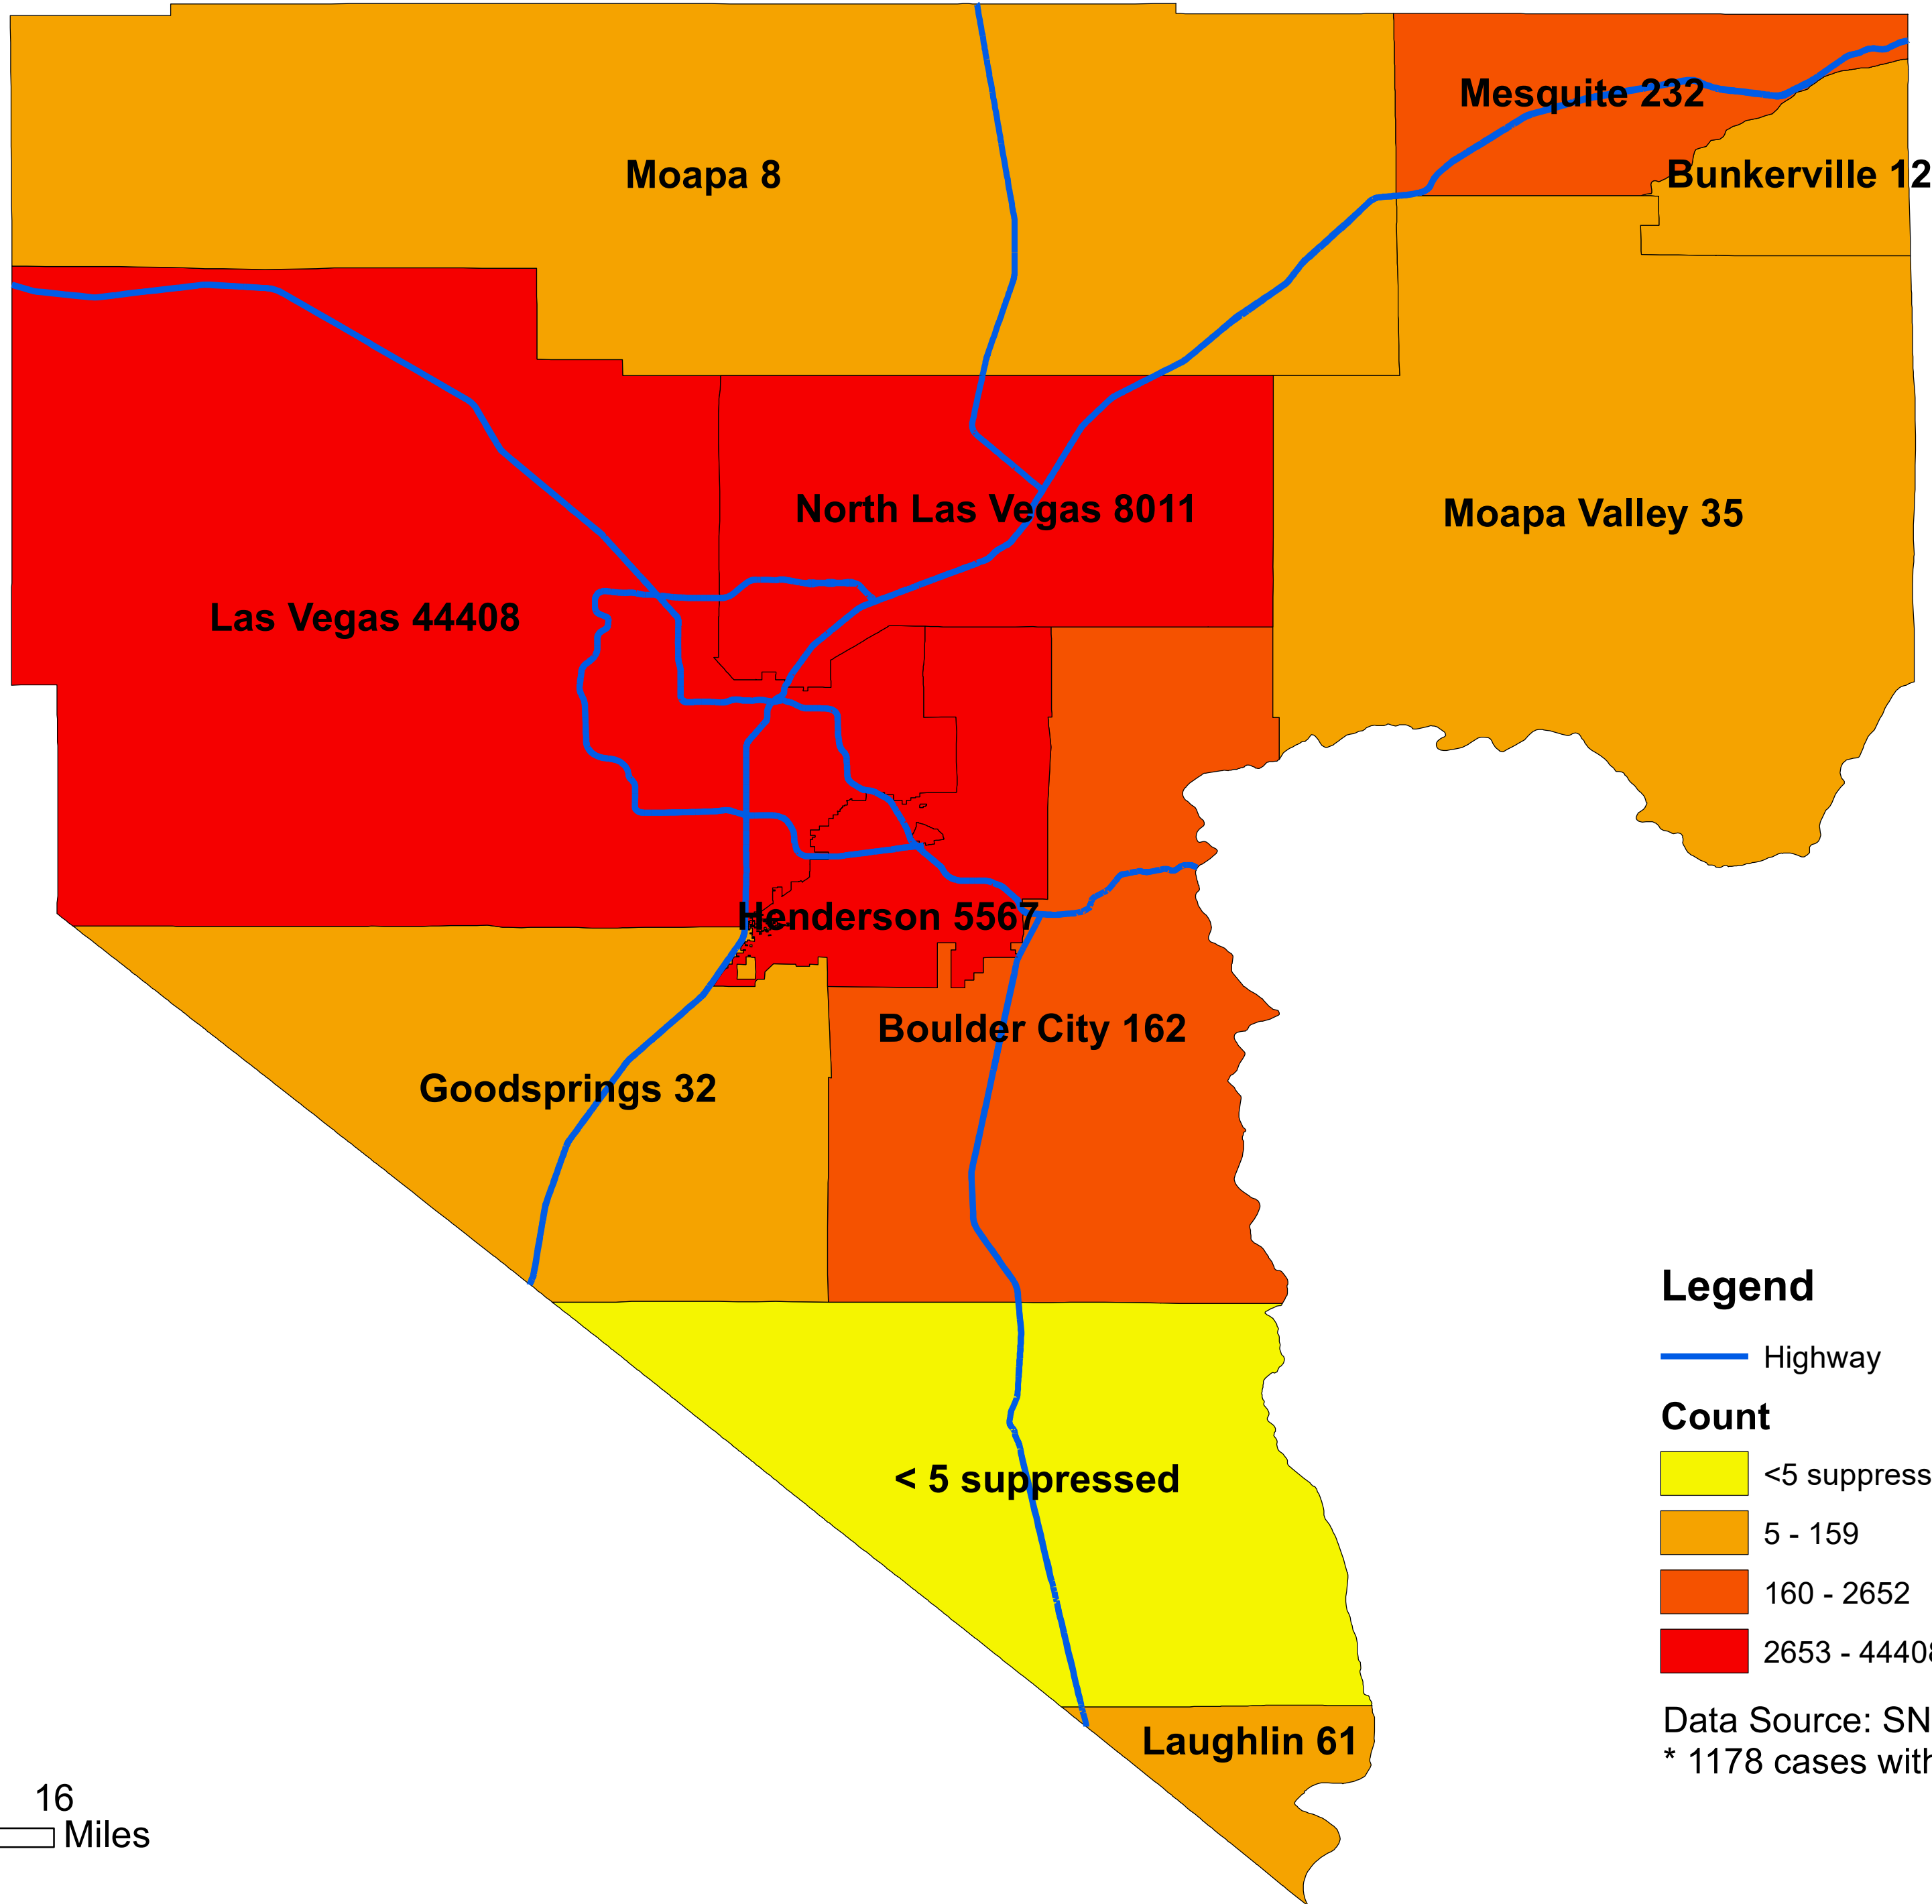

Number of COVID-19 cases by city in Clark county (09.02.2020)

Legend

— Highway

Count

<5 suppressed

5 - 159

160 - 2652

2653 - 44408

Data Source: SNHD

* 1178 cases without city information

0 4 8 16
Miles