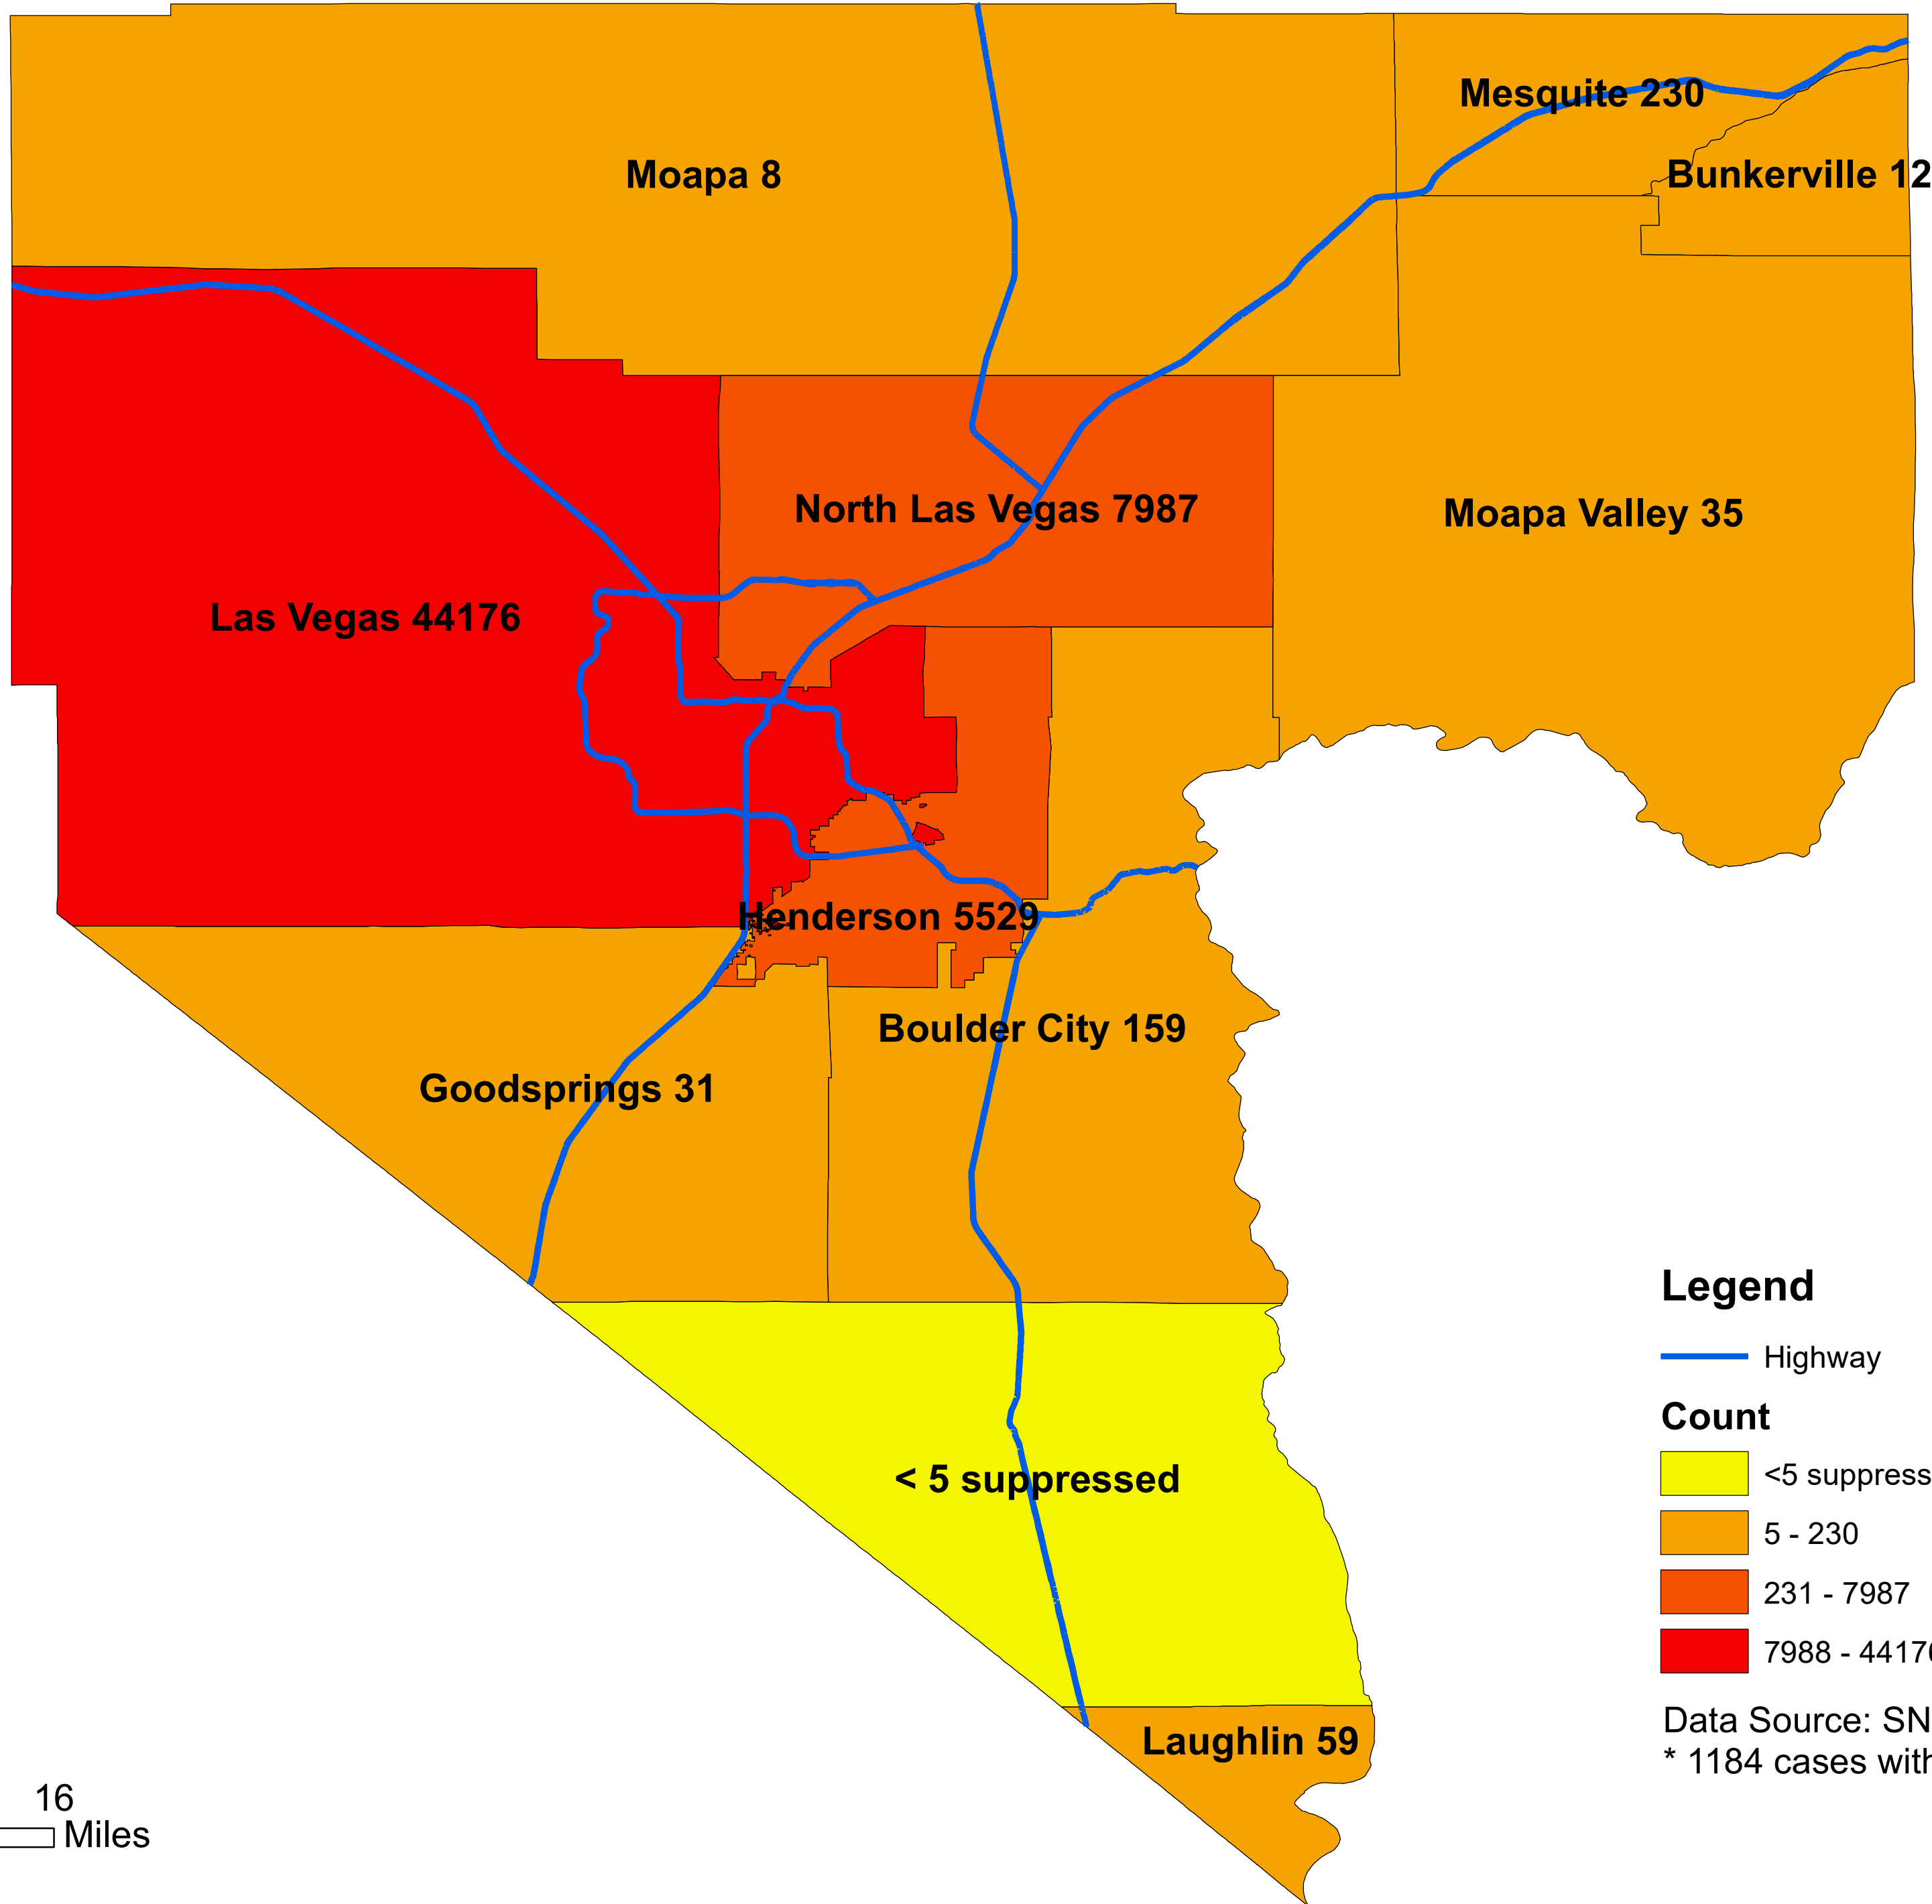

Number of COVID-19 cases by city in Clark county (09.01.2020)

Legend

— Highway

Count

Yellow box: <5 suppressed

Light orange box: 5 - 230

Dark orange box: 231 - 7987

Red box: 7988 - 44176

Data Source: SNHD

* 1184 cases without city information

0 4 8 16 Miles