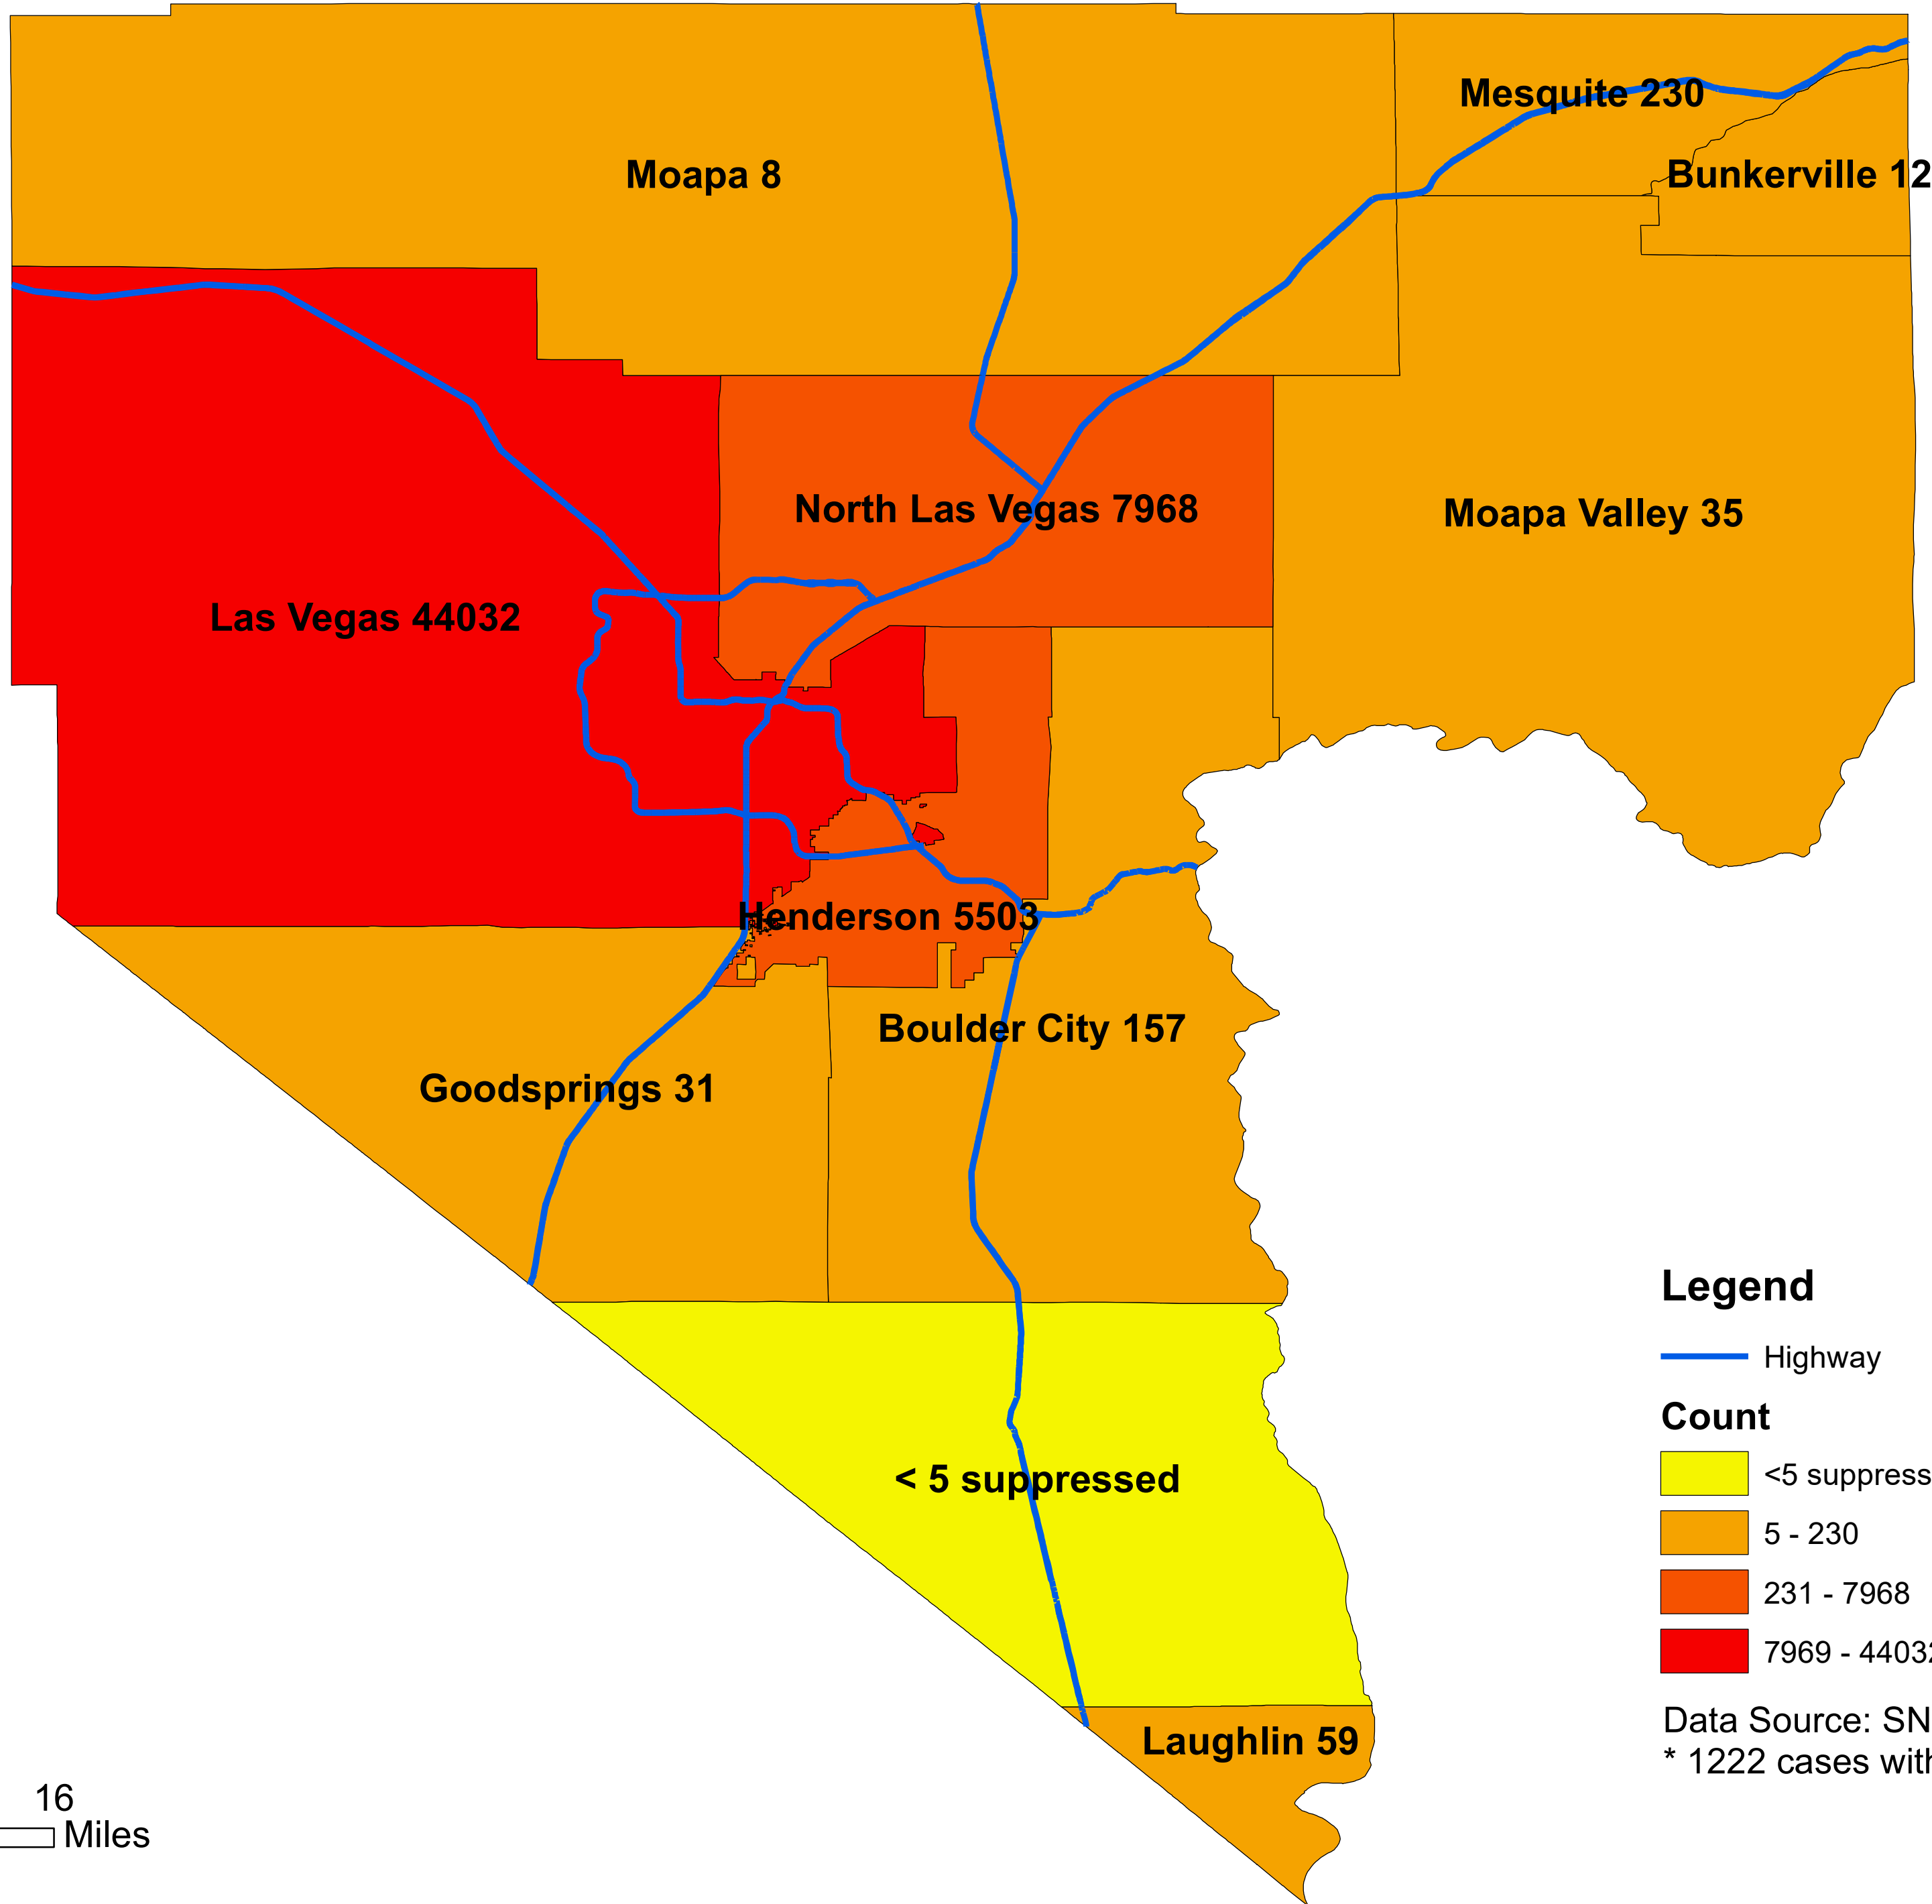

Number of COVID-19 cases by city in Clark county (08.31.2020)

Legend

— Highway

Count

<5 suppressed

5 - 230

231 - 7968

7969 - 44032

Data Source: SNHD

* 1222 cases without city information

0 4 8 16
Miles