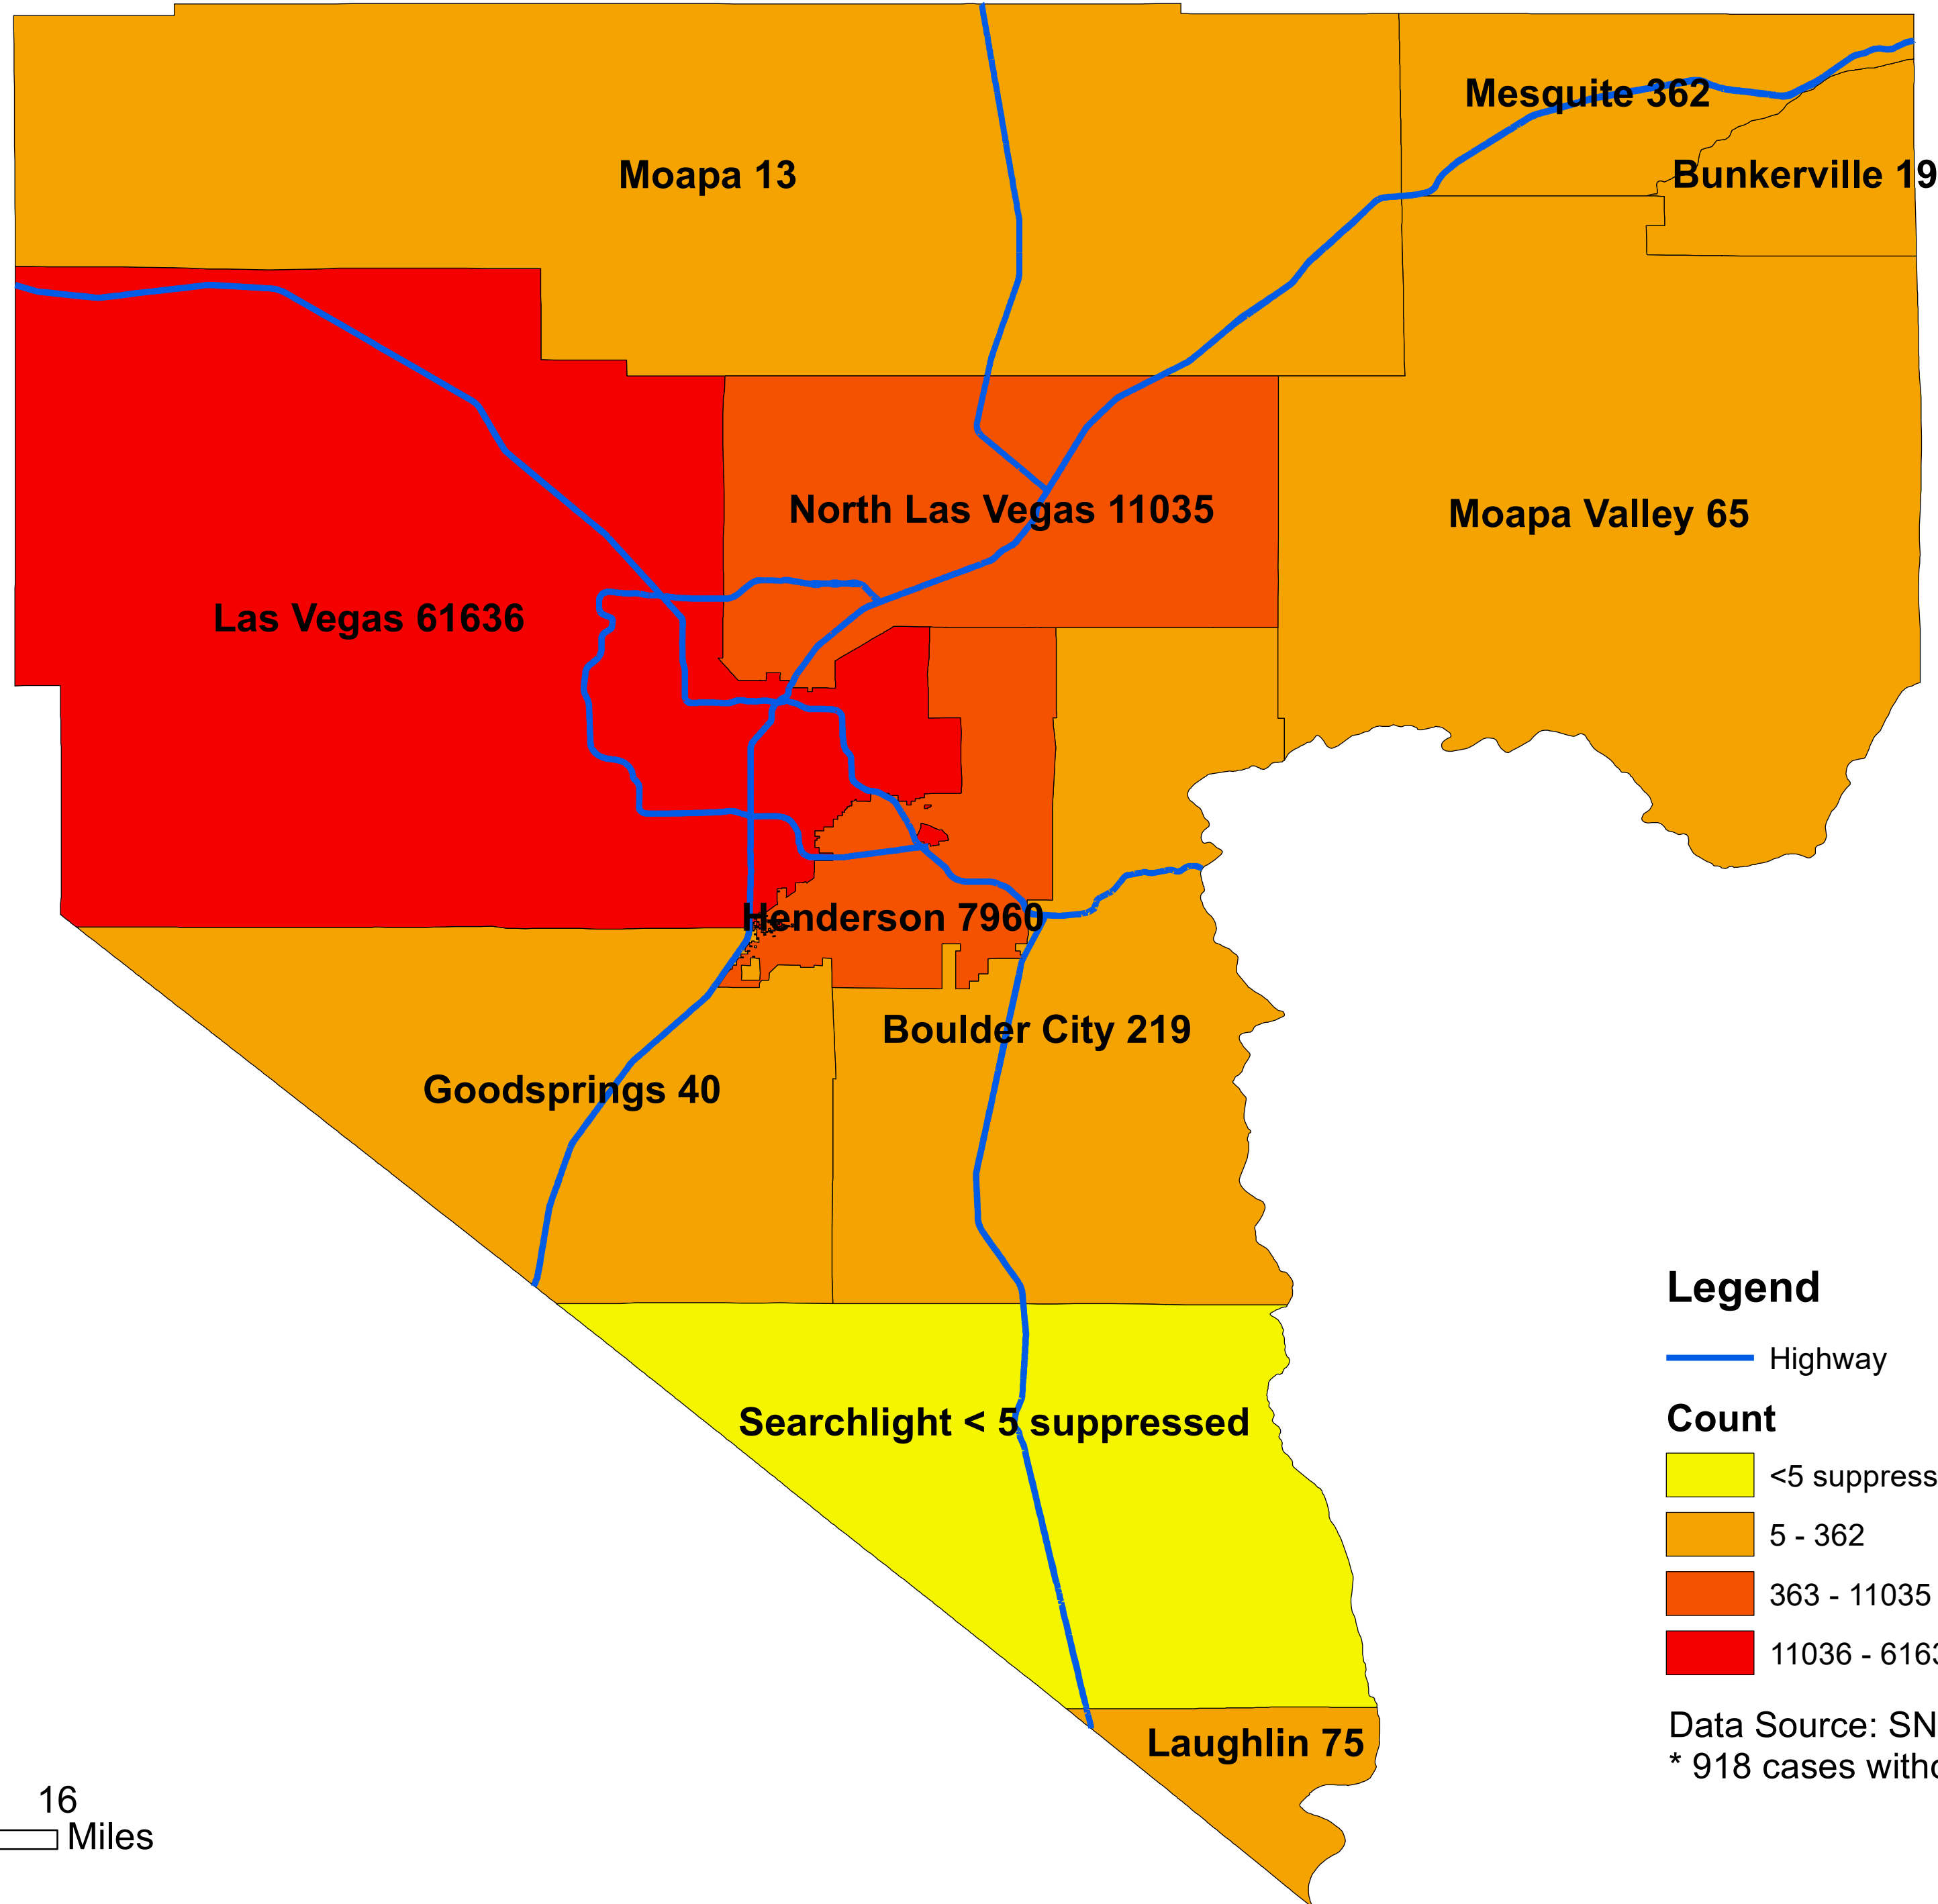

# Number of COVID-19 cases by city in Clark county (10.31.2020)

## Legend

— Highway

### Count

<5 suppressed

5 - 362

363 - 11035

11036 - 61636

Data Source: SNHD

\* 918 cases without city information

0 4 8 16  
Miles