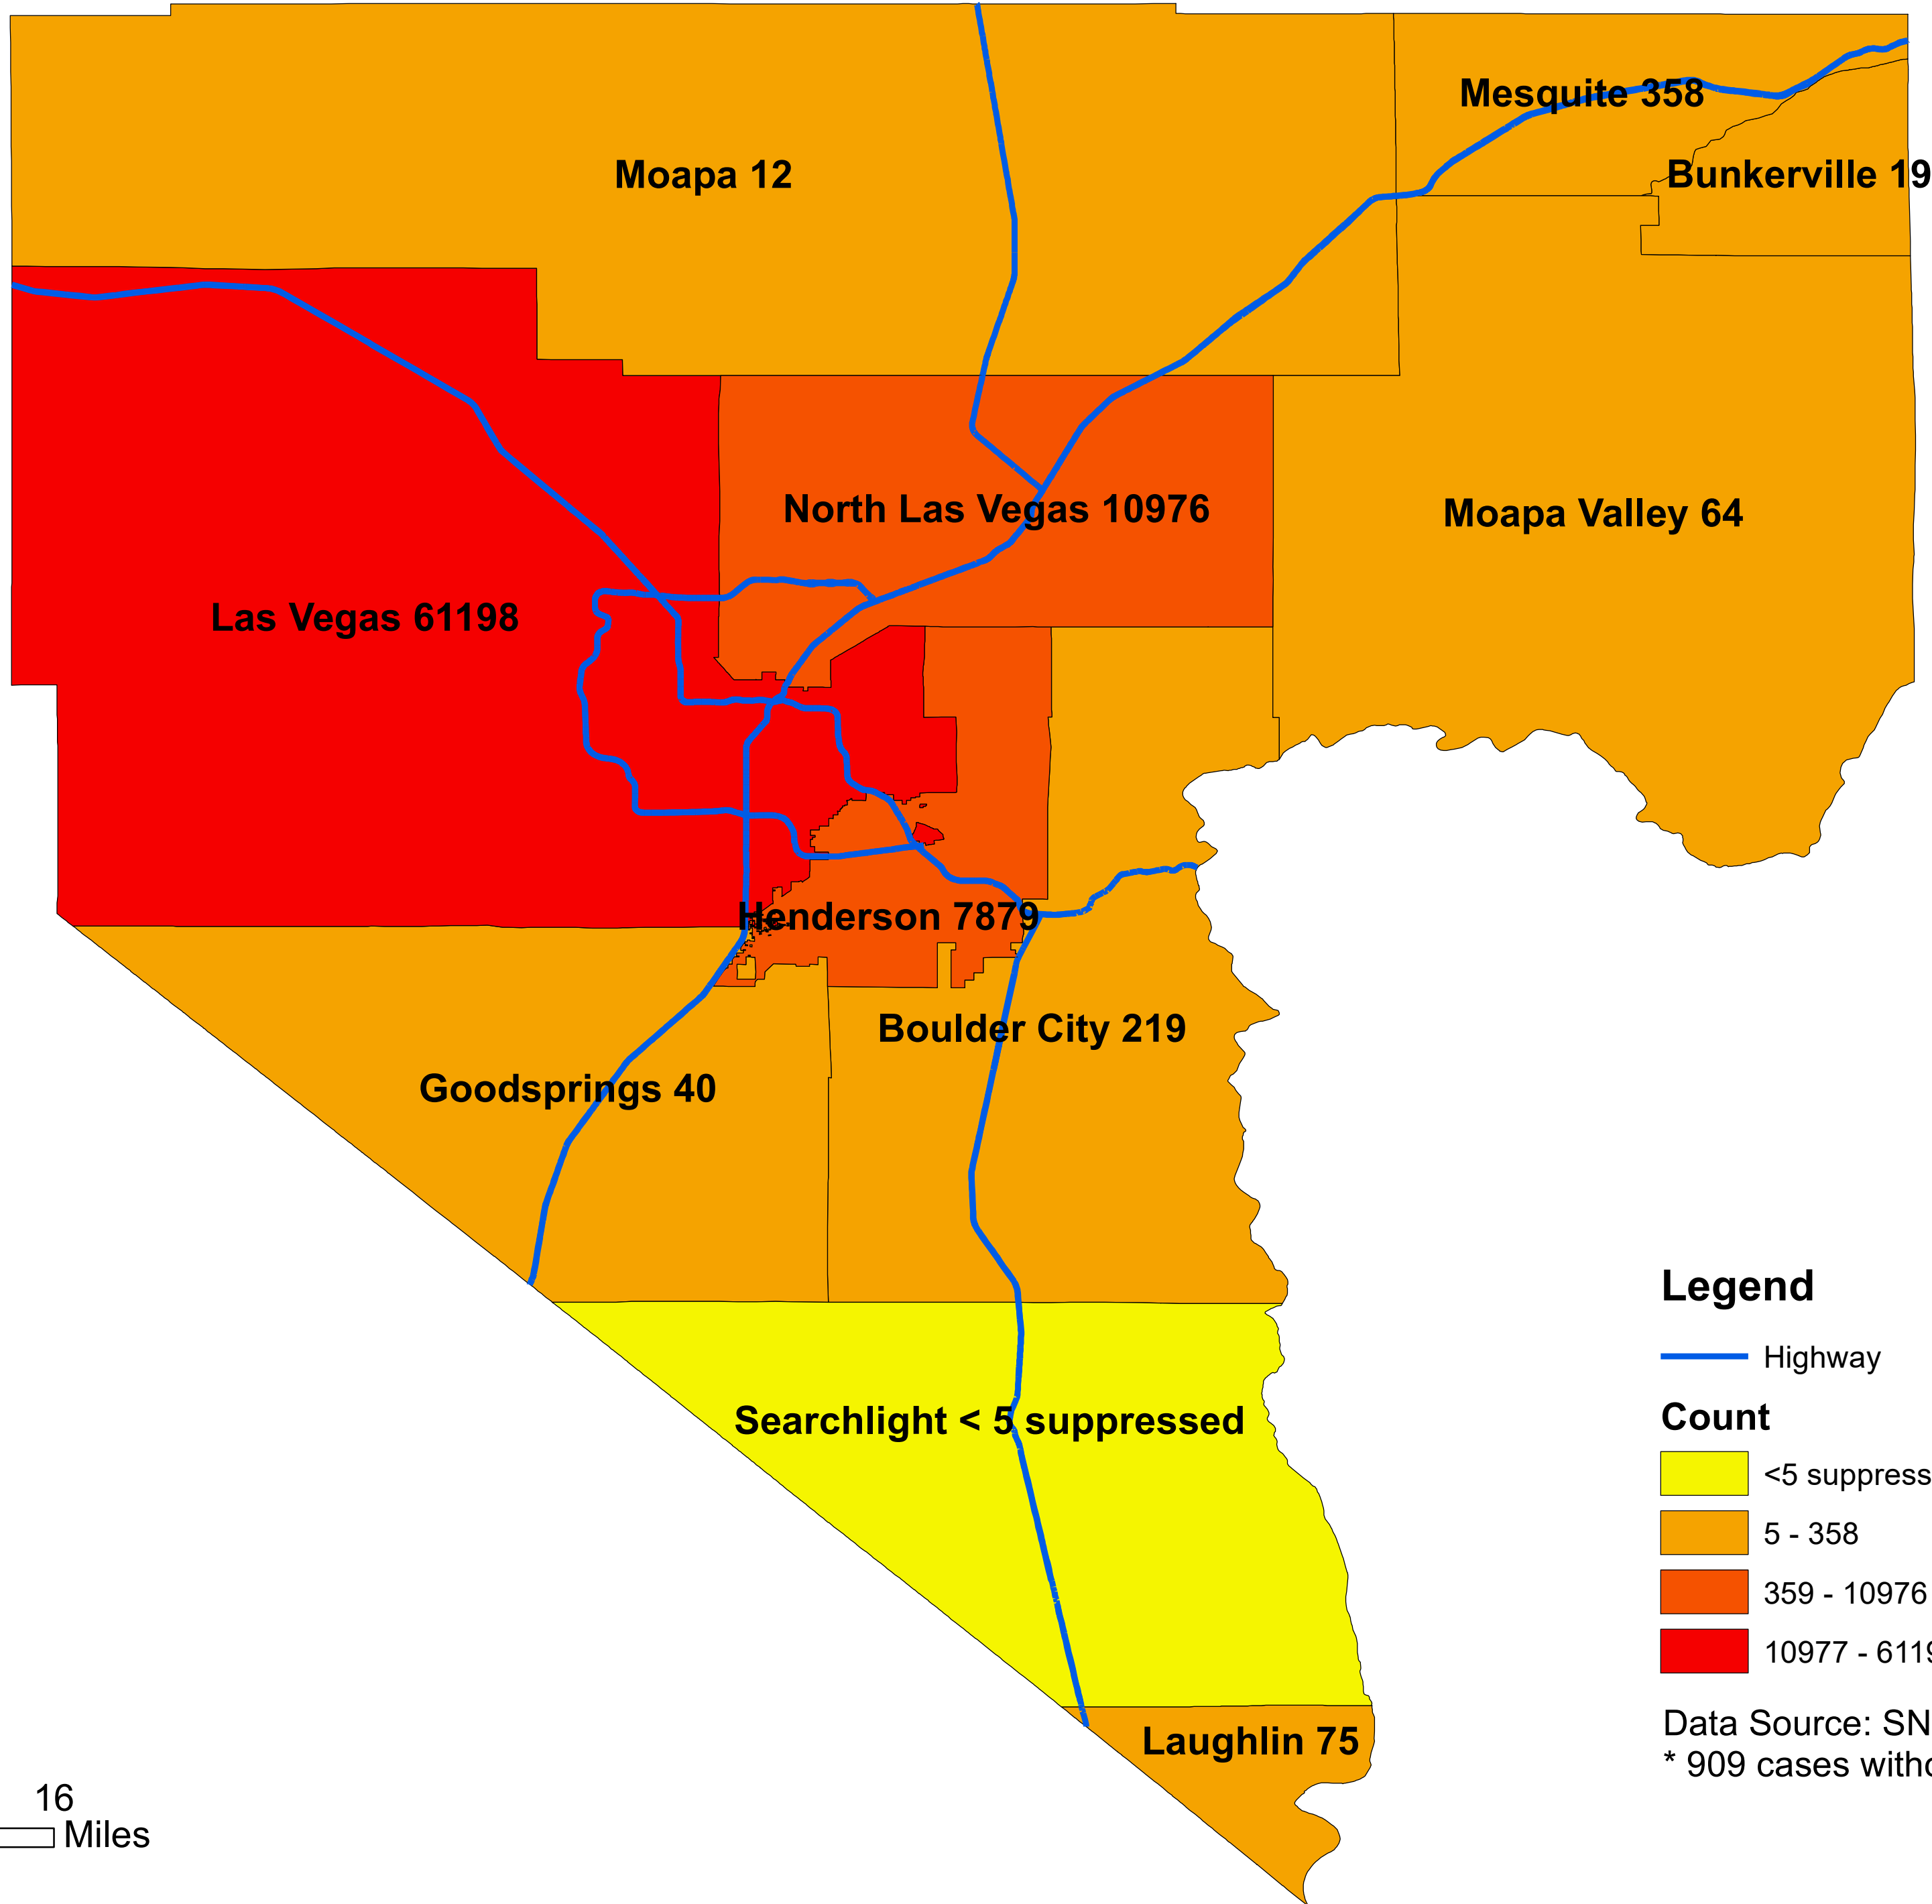

Number of COVID-19 cases by city in Clark county (10.30.2020)

Legend

— Highway

Count

- <5 suppressed
- 5 - 358
- 359 - 10976
- 10977 - 61198

Data Source: SNHD
* 909 cases without city information