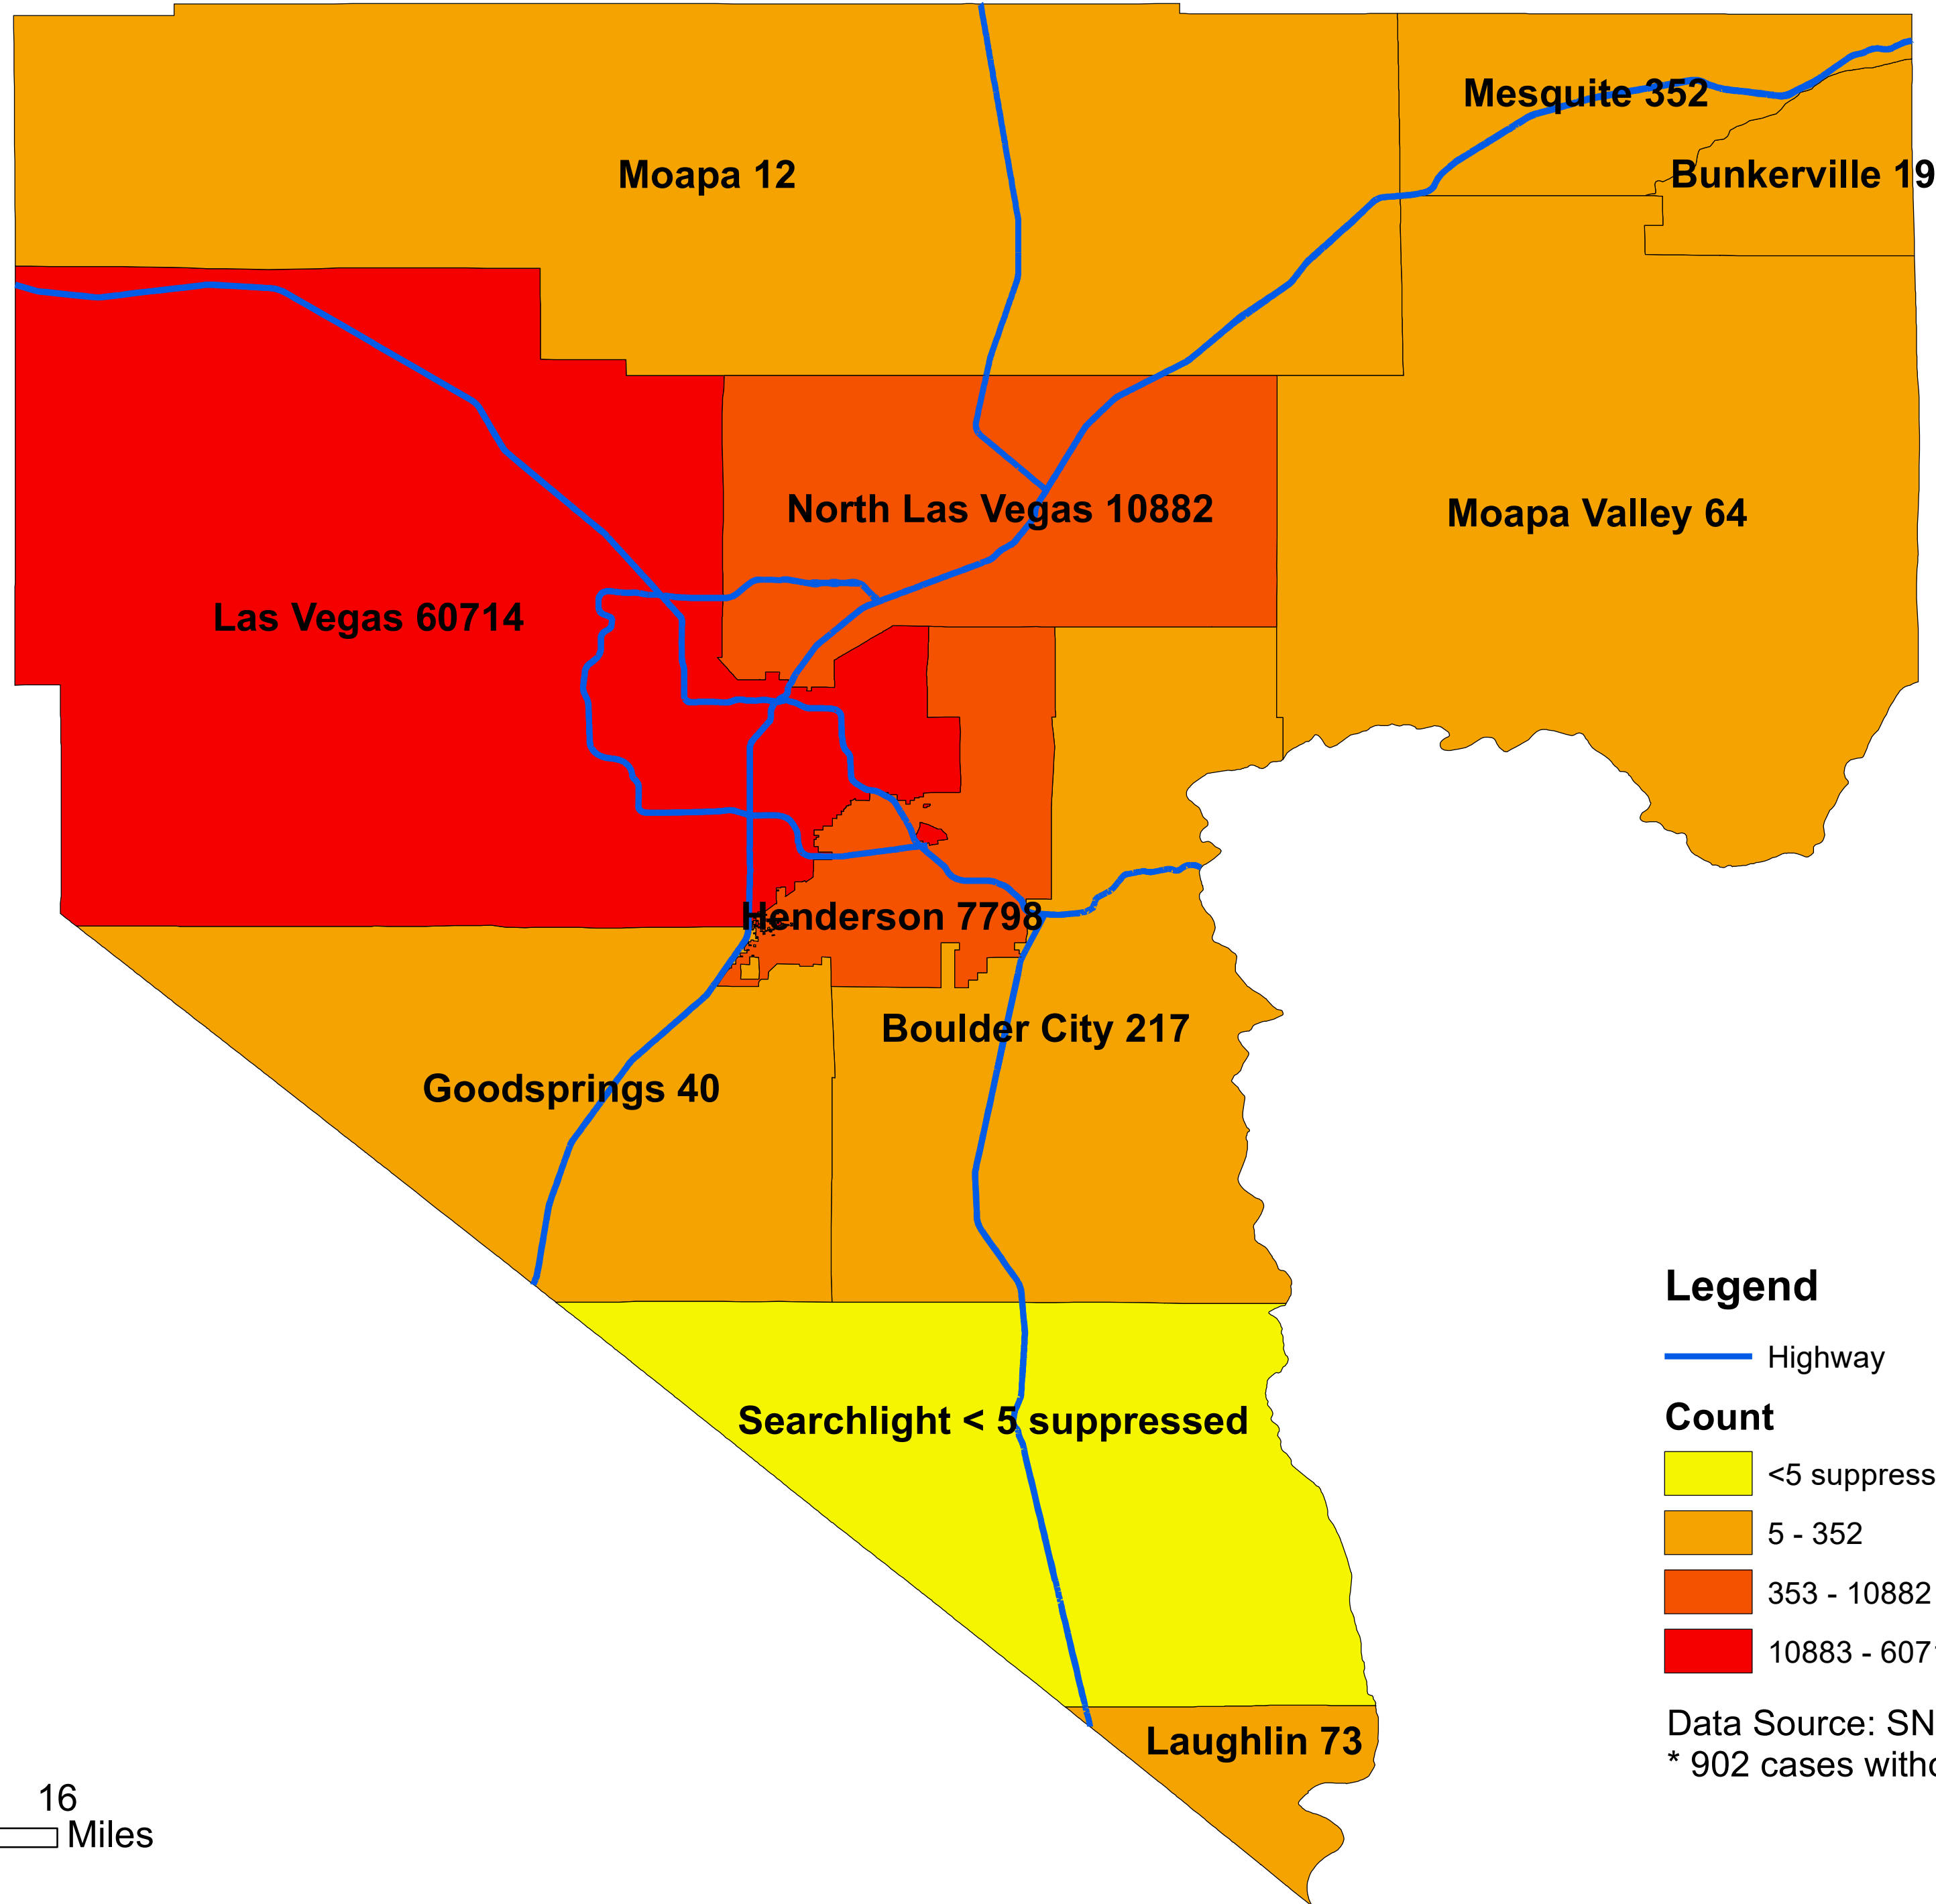

Number of COVID-19 cases by city in Clark county (10.29.2020)

Legend

— Highway

Count

<5 suppressed

5 - 352

353 - 10882

10883 - 60714

Data Source: SNHD

* 902 cases without city information

0 4 8 16
Miles