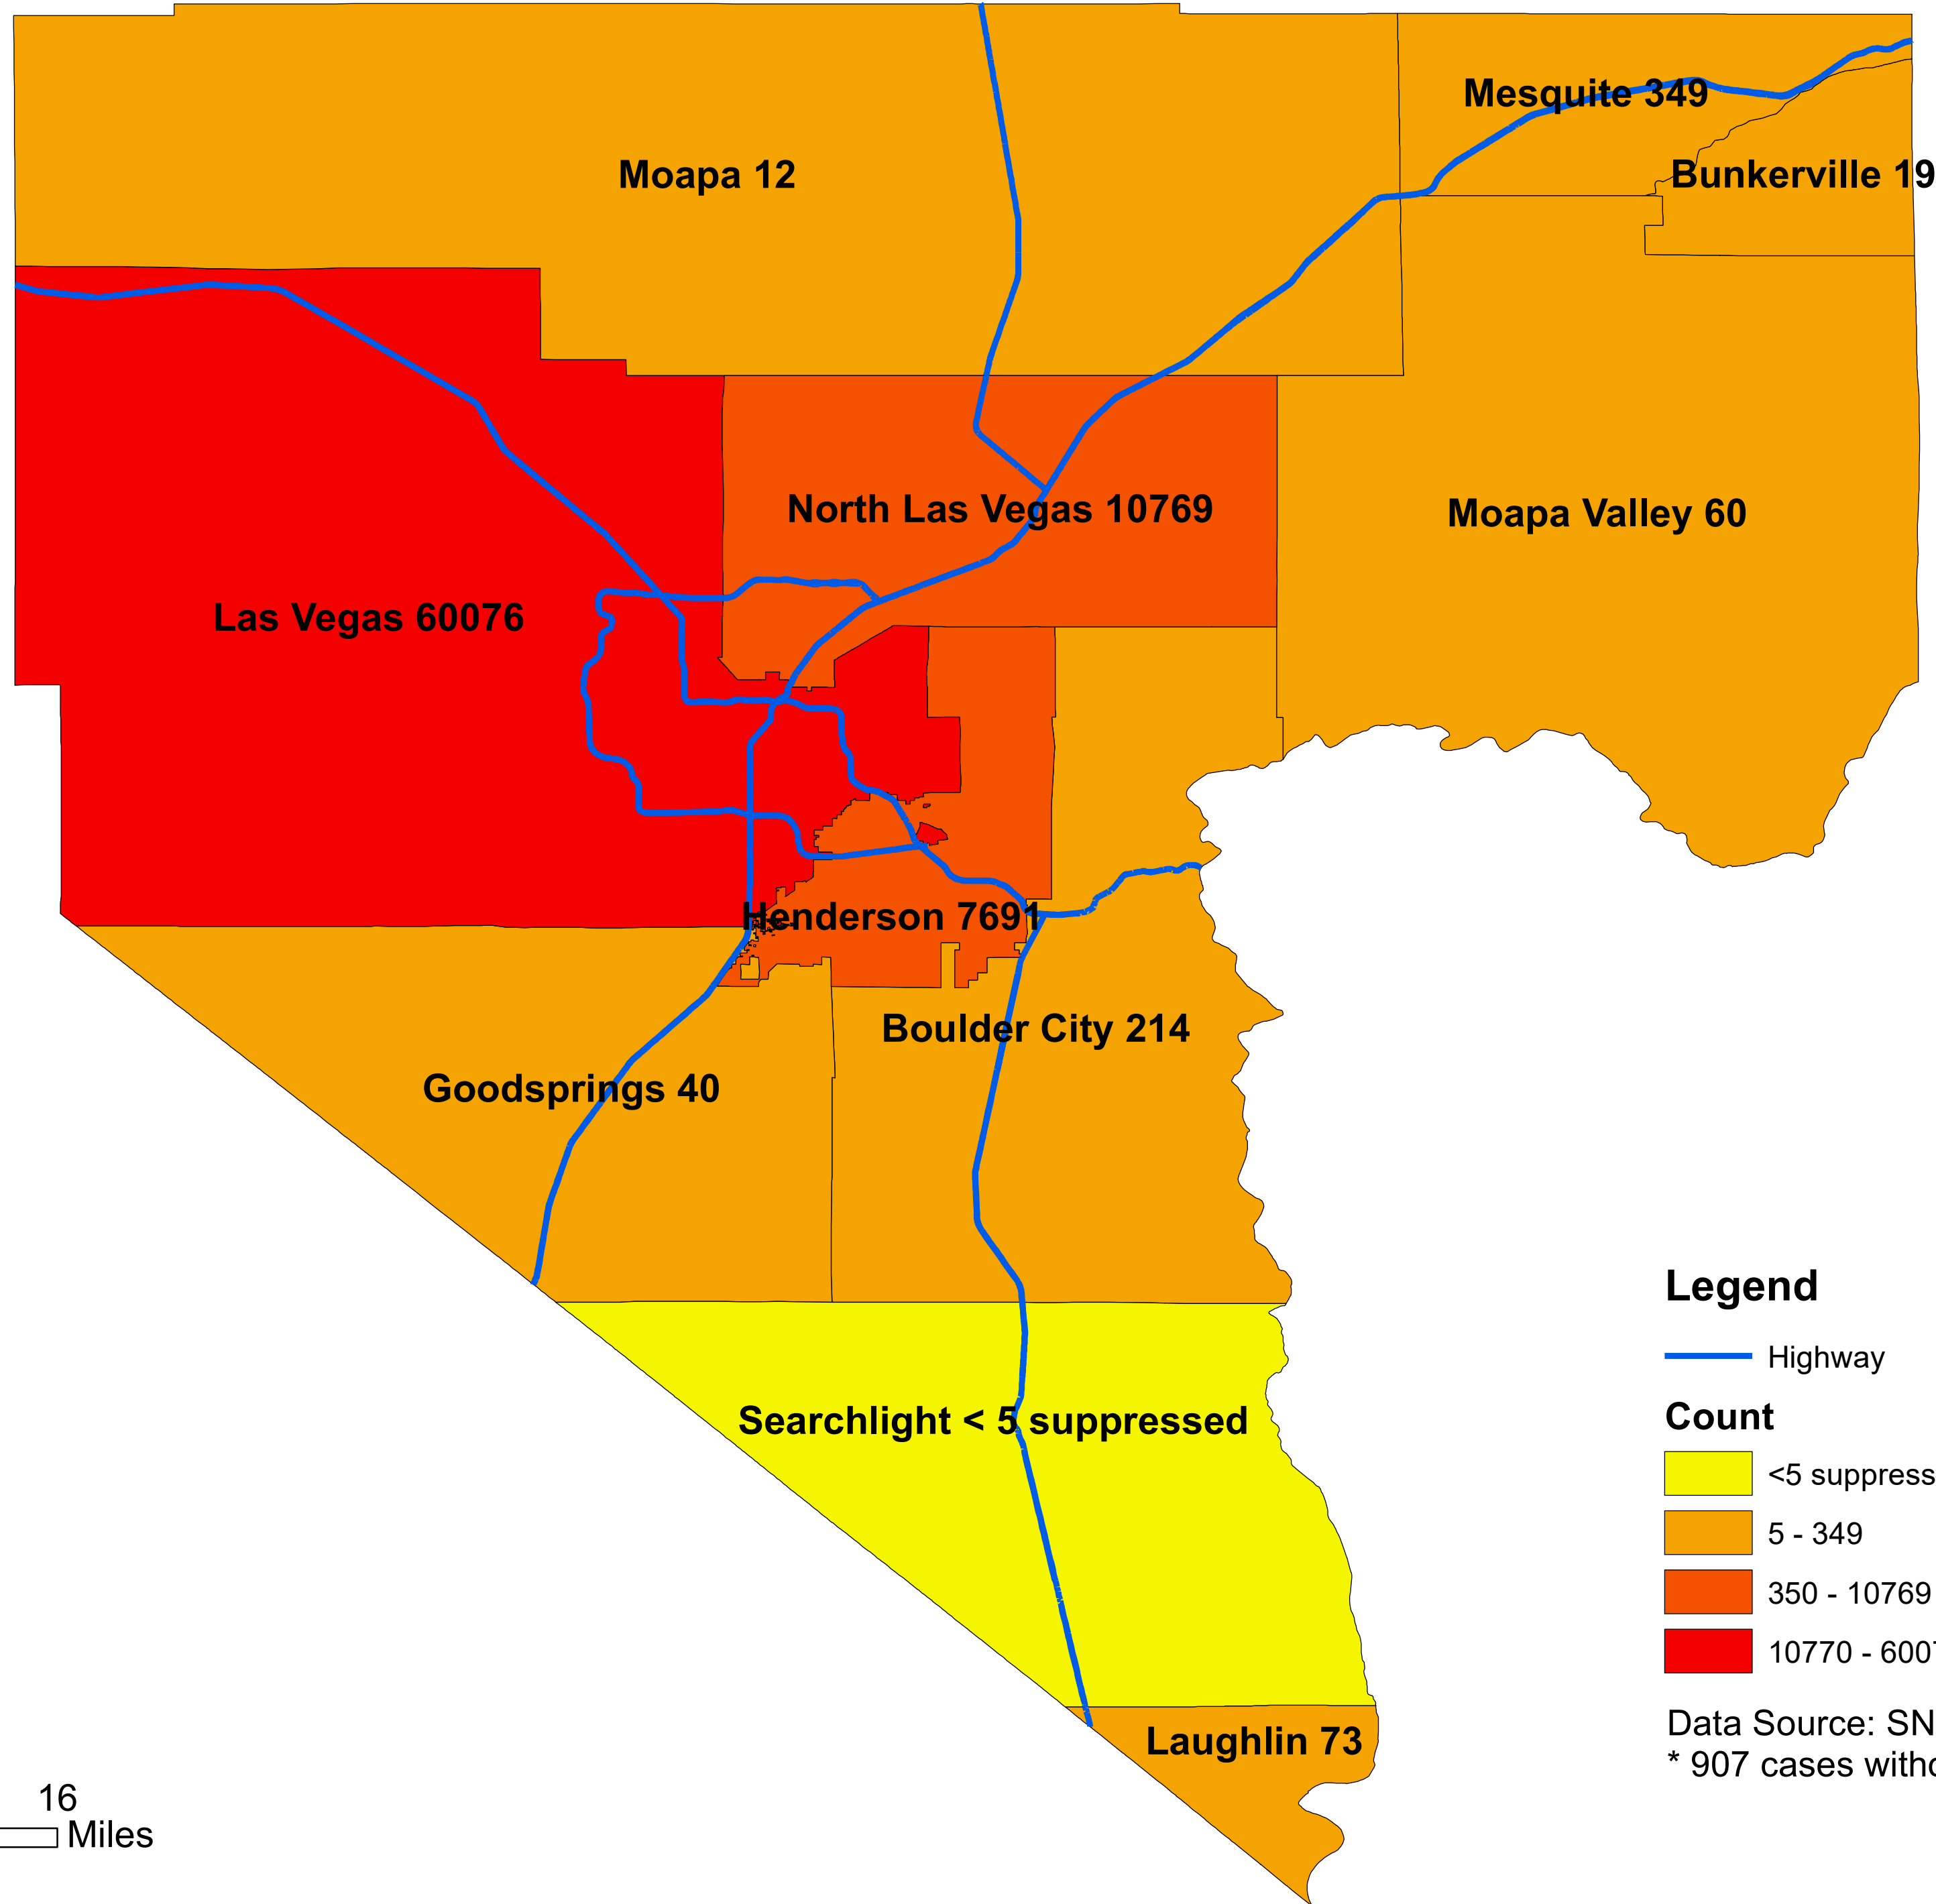

Number of COVID-19 cases by city in Clark county (10.28.2020)

Legend

— Highway

Count

<5 suppressed

5 - 349

350 - 10769

10770 - 60076

Data Source: SNHD

* 907 cases without city information

0 4 8 16
Miles