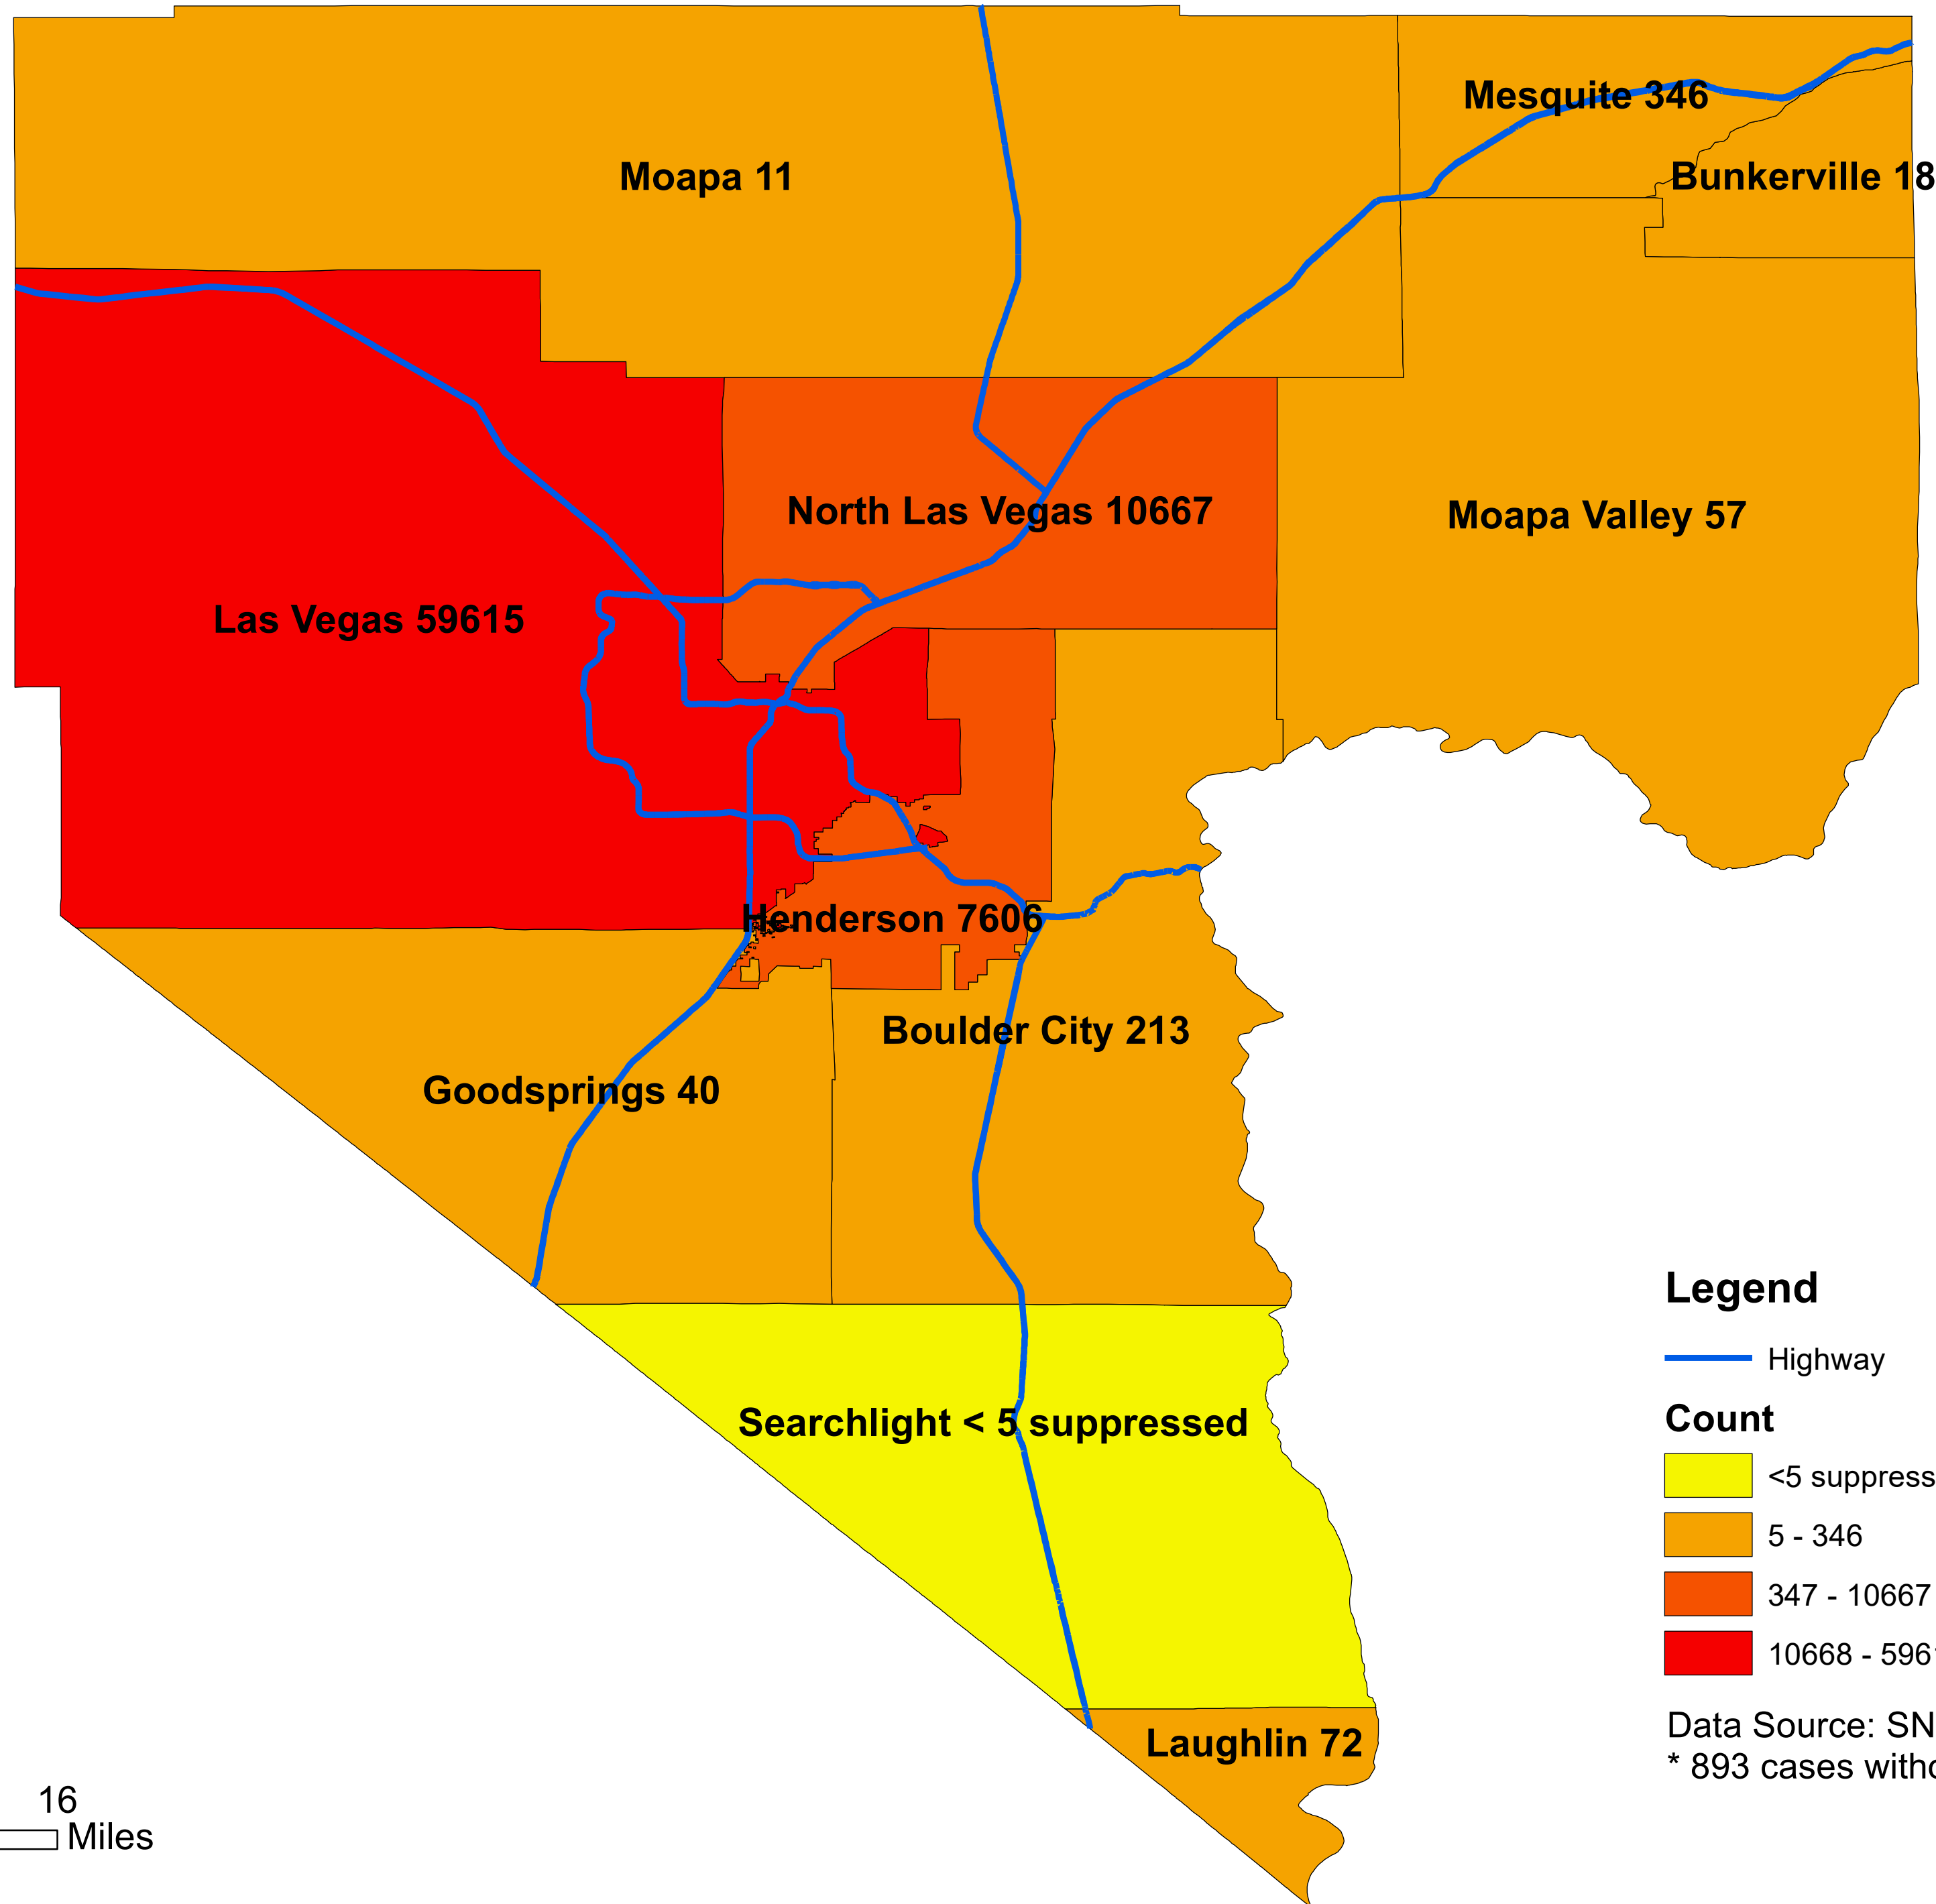

Number of COVID-19 cases by city in Clark county (10.27.2020)

Legend

— Highway

Count

Yellow: <5 suppressed

Light Orange: 5 - 346

Orange: 347 - 10667

Red: 10668 - 59615

Data Source: SNHD

* 893 cases without city information

0 4 8 16 Miles