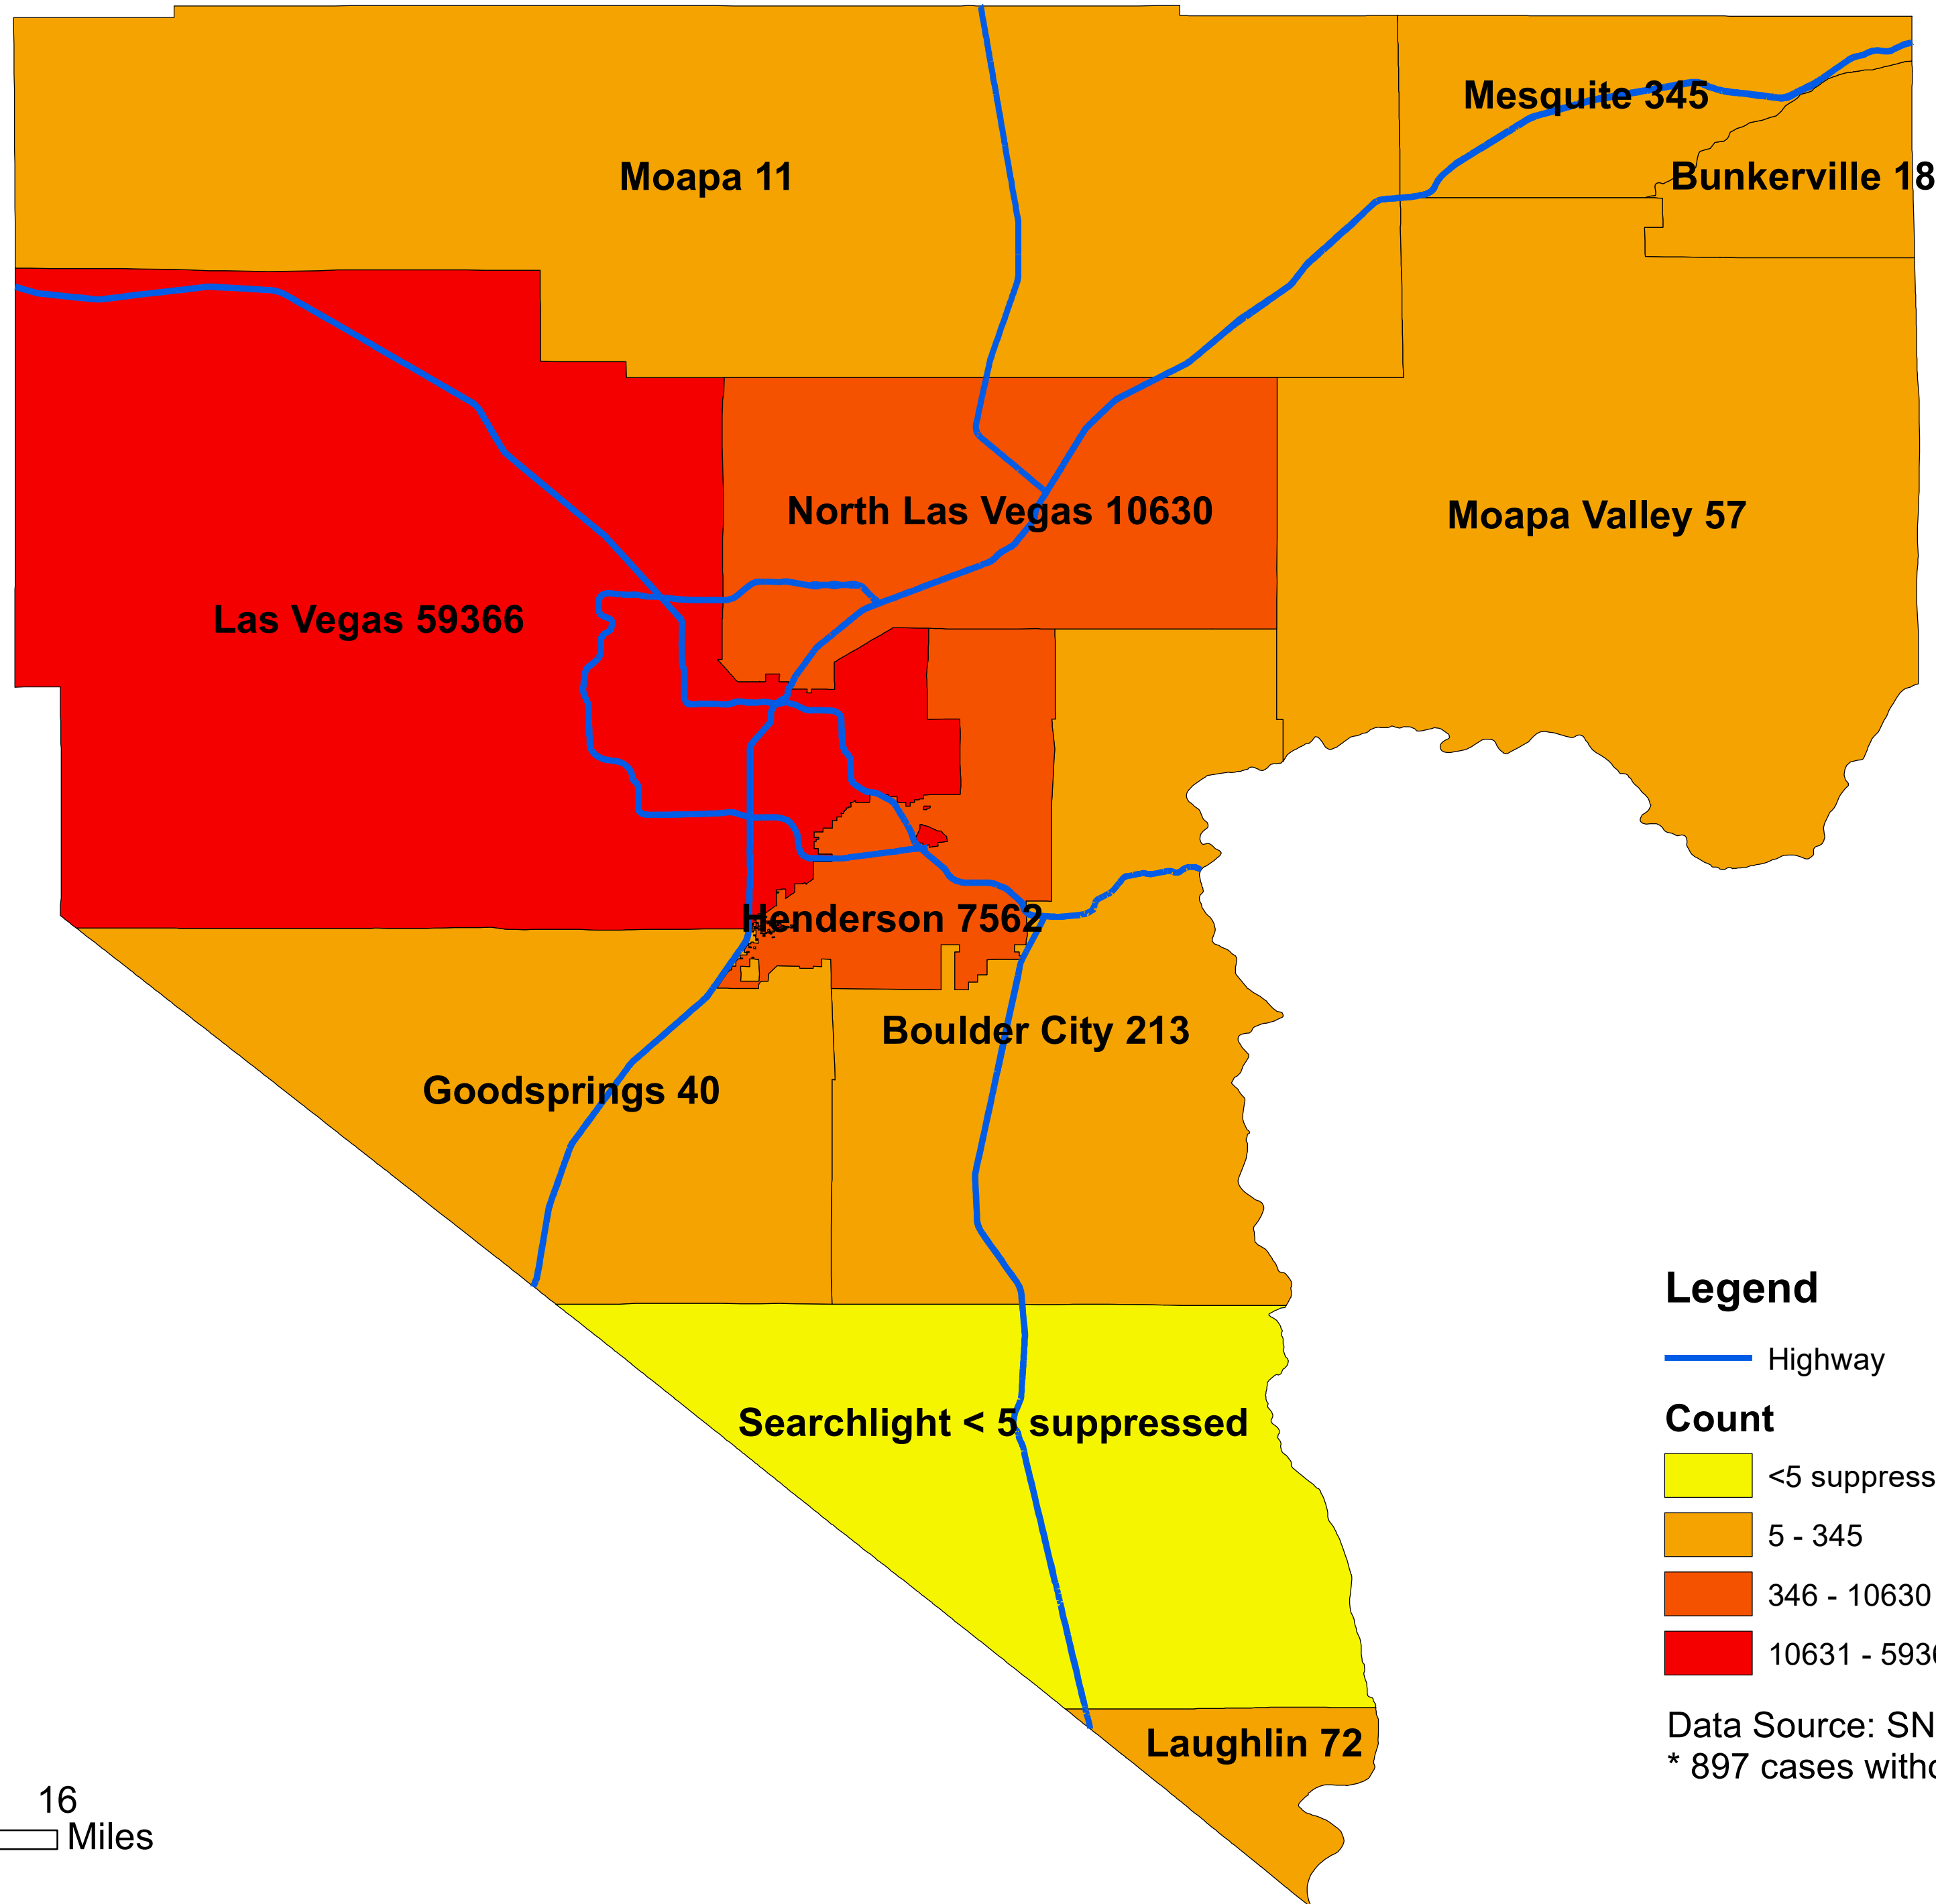

# Number of COVID-19 cases by city in Clark county (10.26.2020)

## Legend

— Highway

### Count

<5 suppressed

5 - 345

346 - 10630

10631 - 59366

Data Source: SNHD

\* 897 cases without city information

0 4 8 16  
Miles