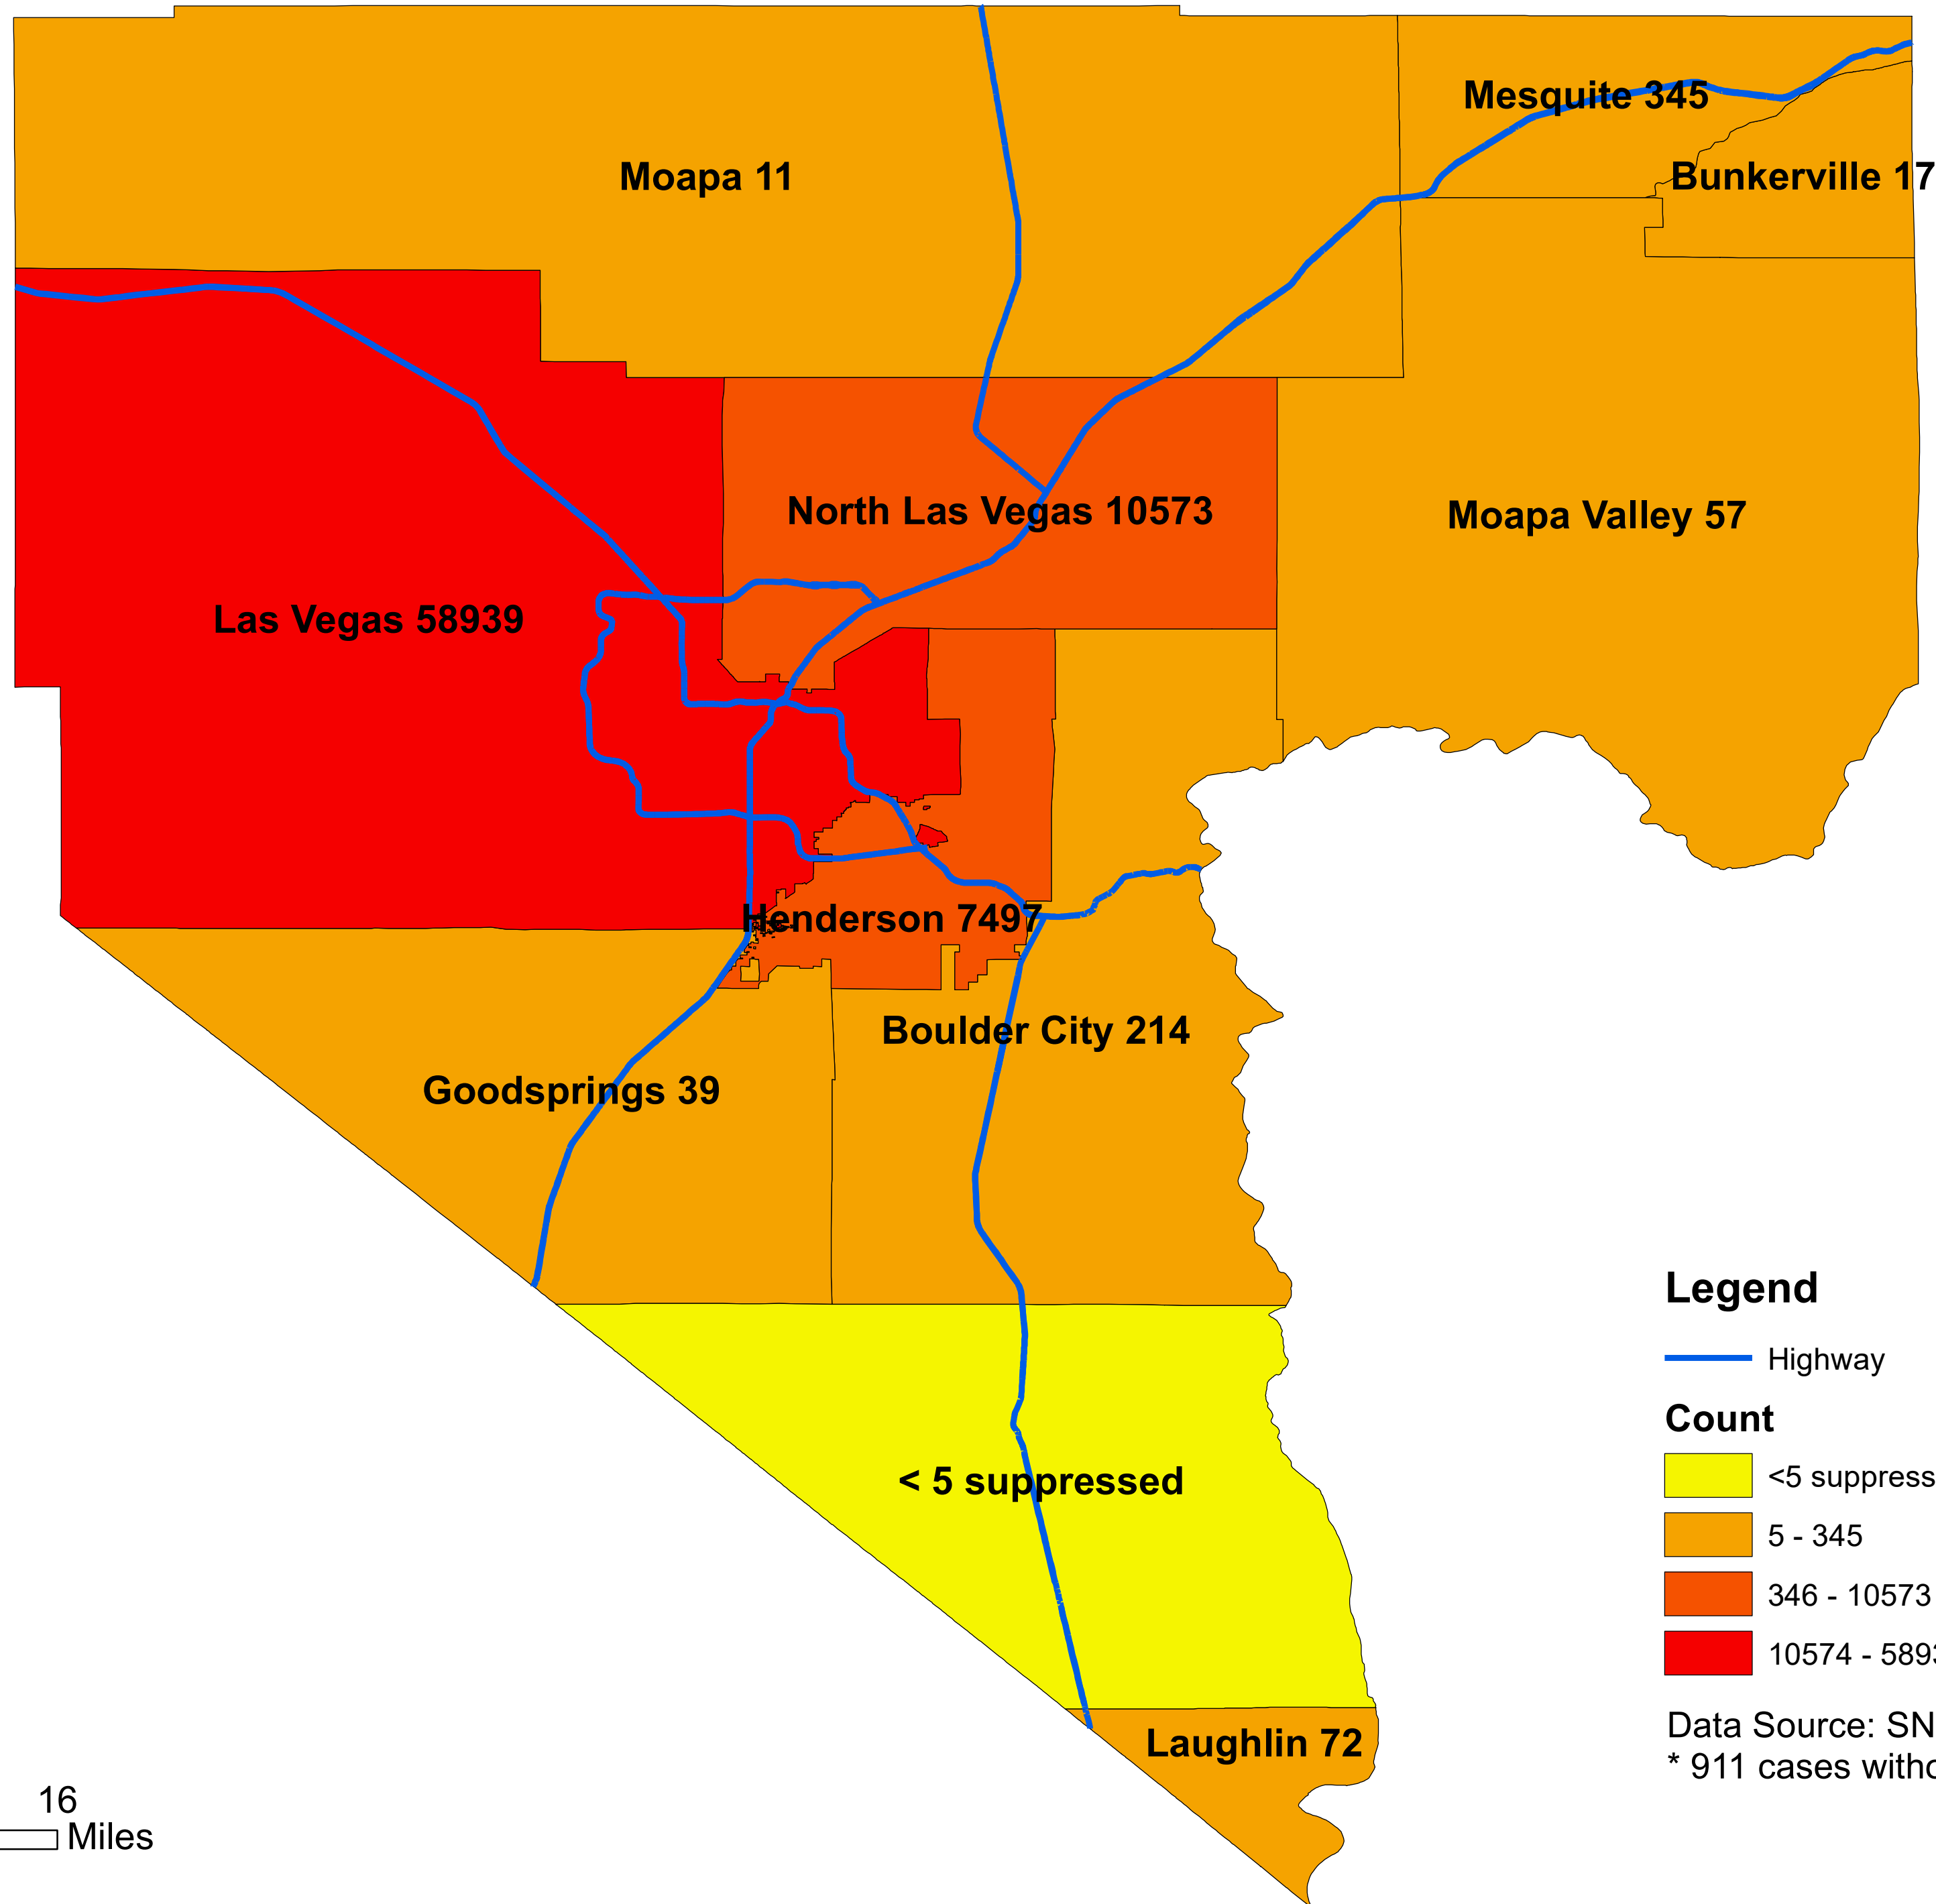

Number of COVID-19 cases by city in Clark county (10.25.2020)

Legend

— Highway

Count

<5 suppressed

5 - 345

346 - 10573

10574 - 58939

Data Source: SNHD

* 911 cases without city information

0 4 8 16 Miles