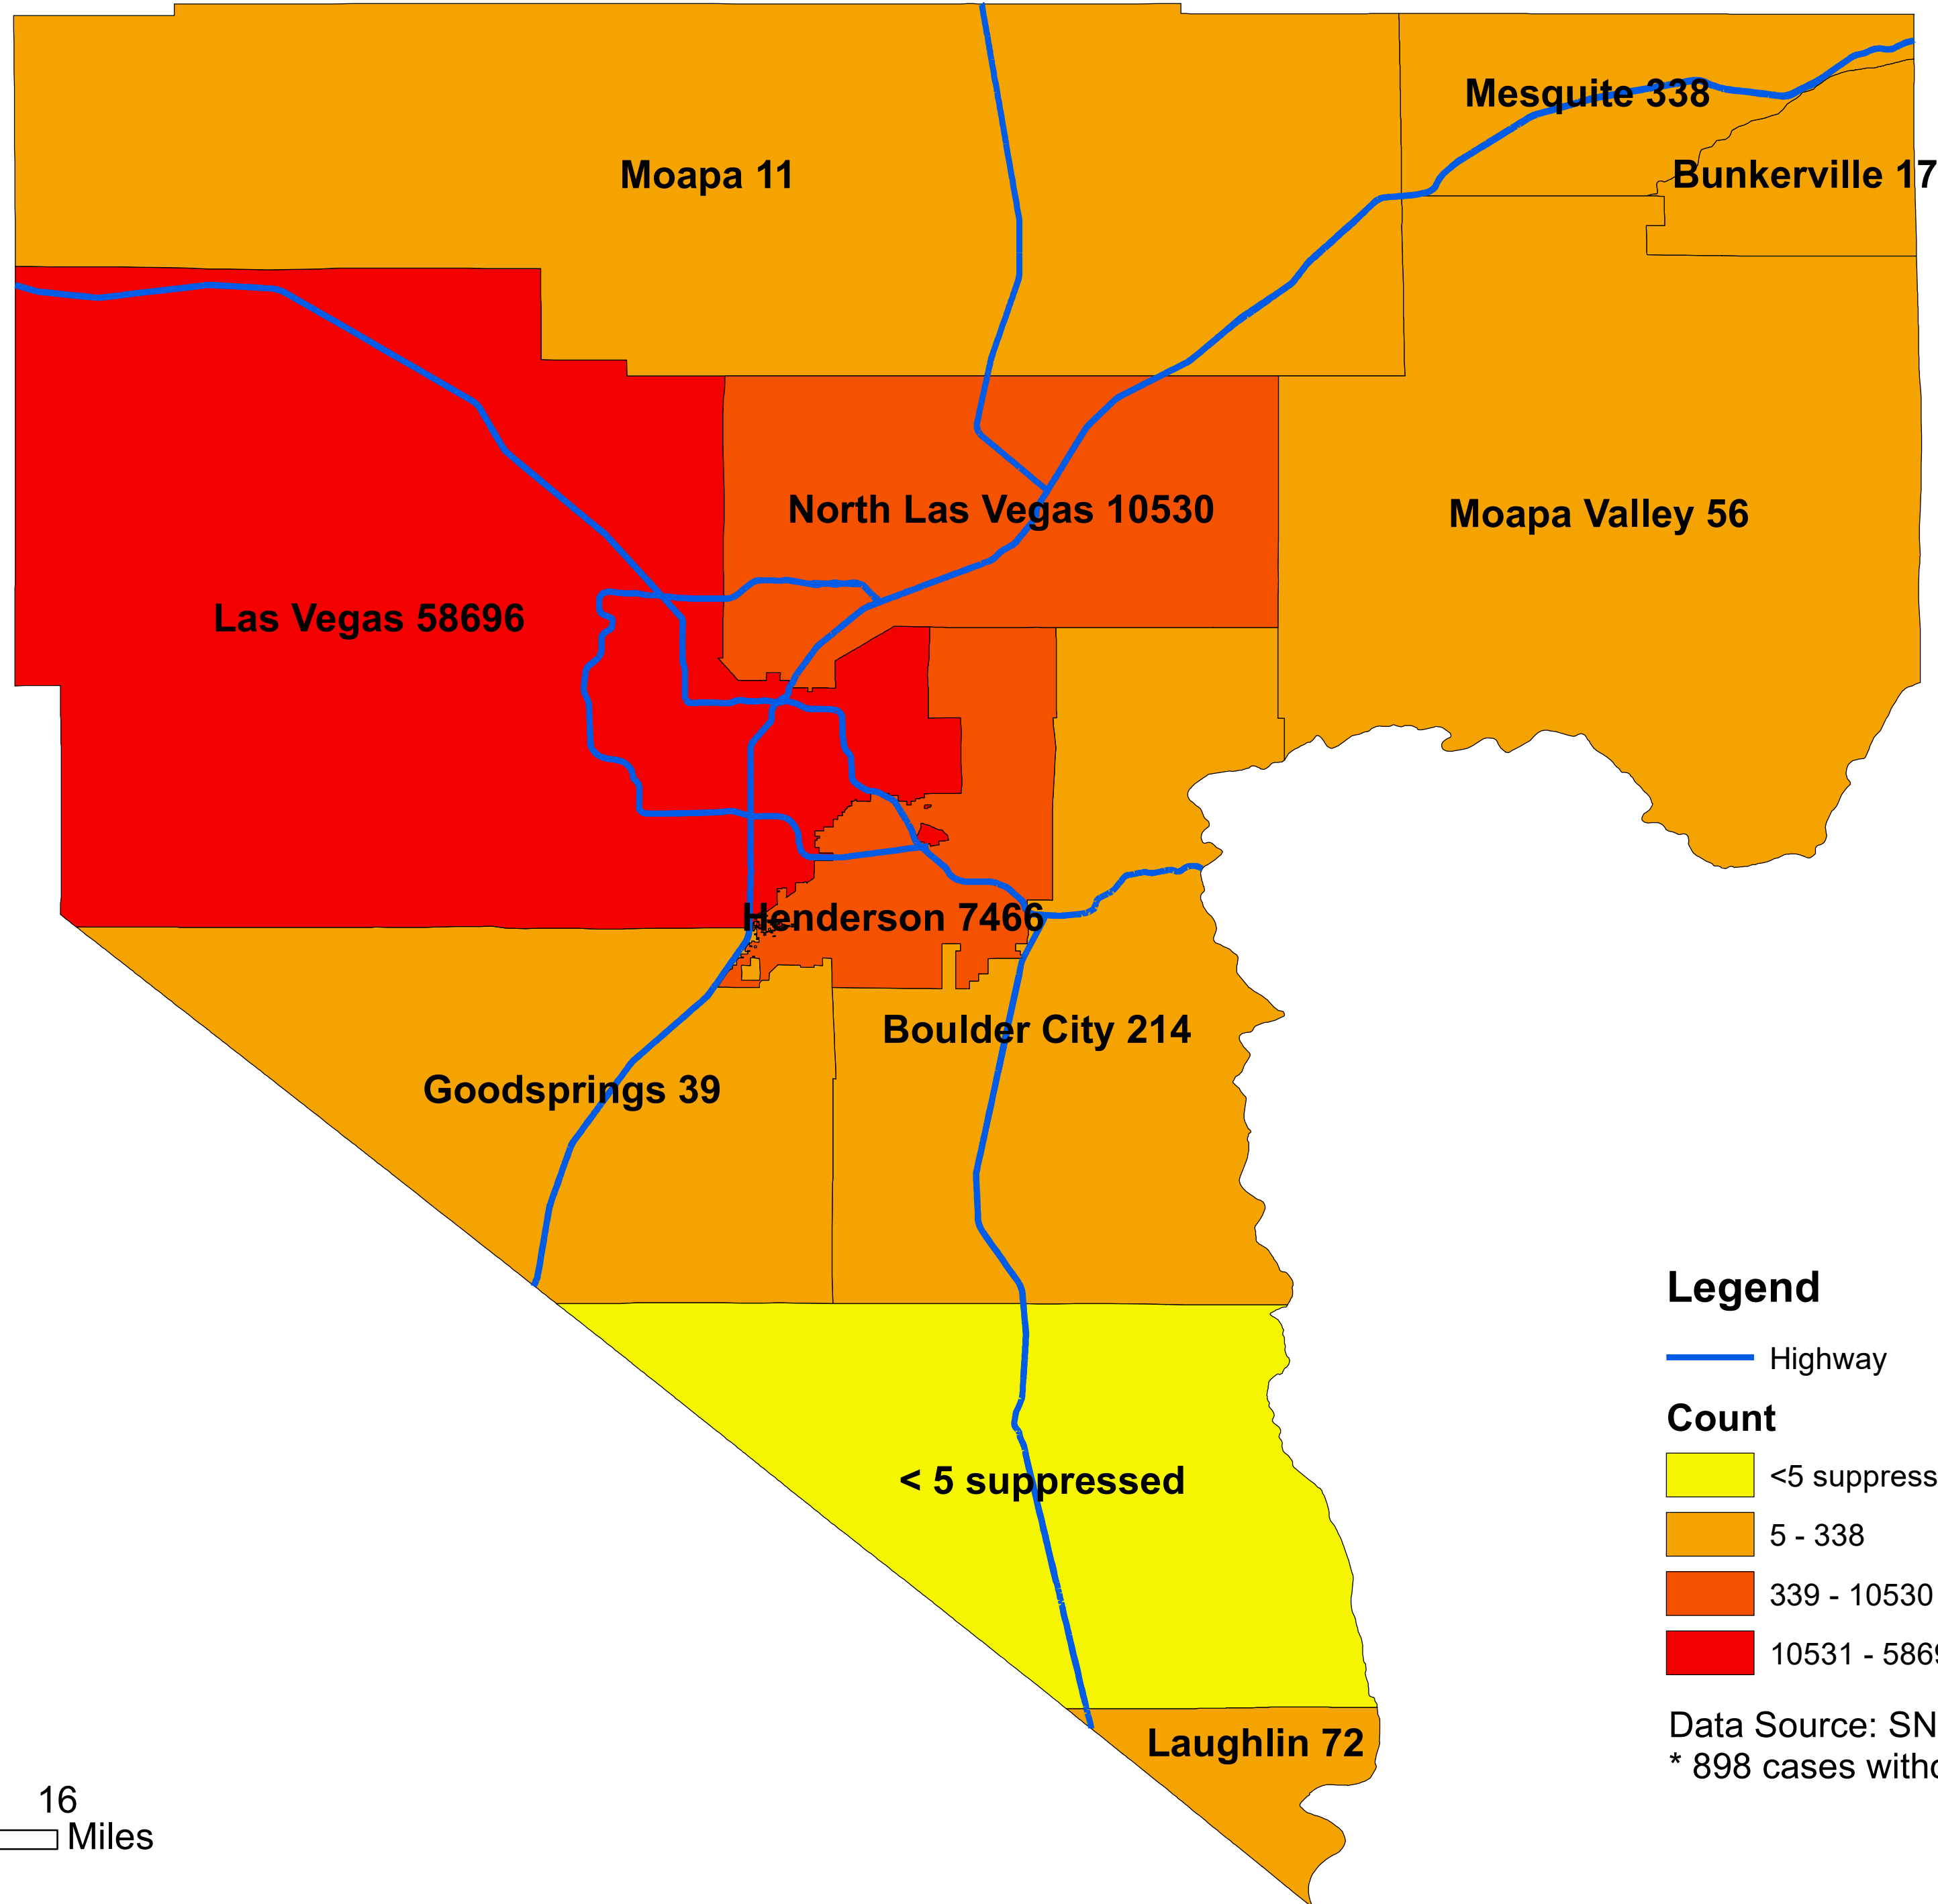

Number of COVID-19 cases by city in Clark county (10.24.2020)

Legend

— Highway

Count

<5 suppressed

5 - 338

339 - 10530

10531 - 58696

Data Source: SNHD

* 898 cases without city information

0 4 8 16 Miles