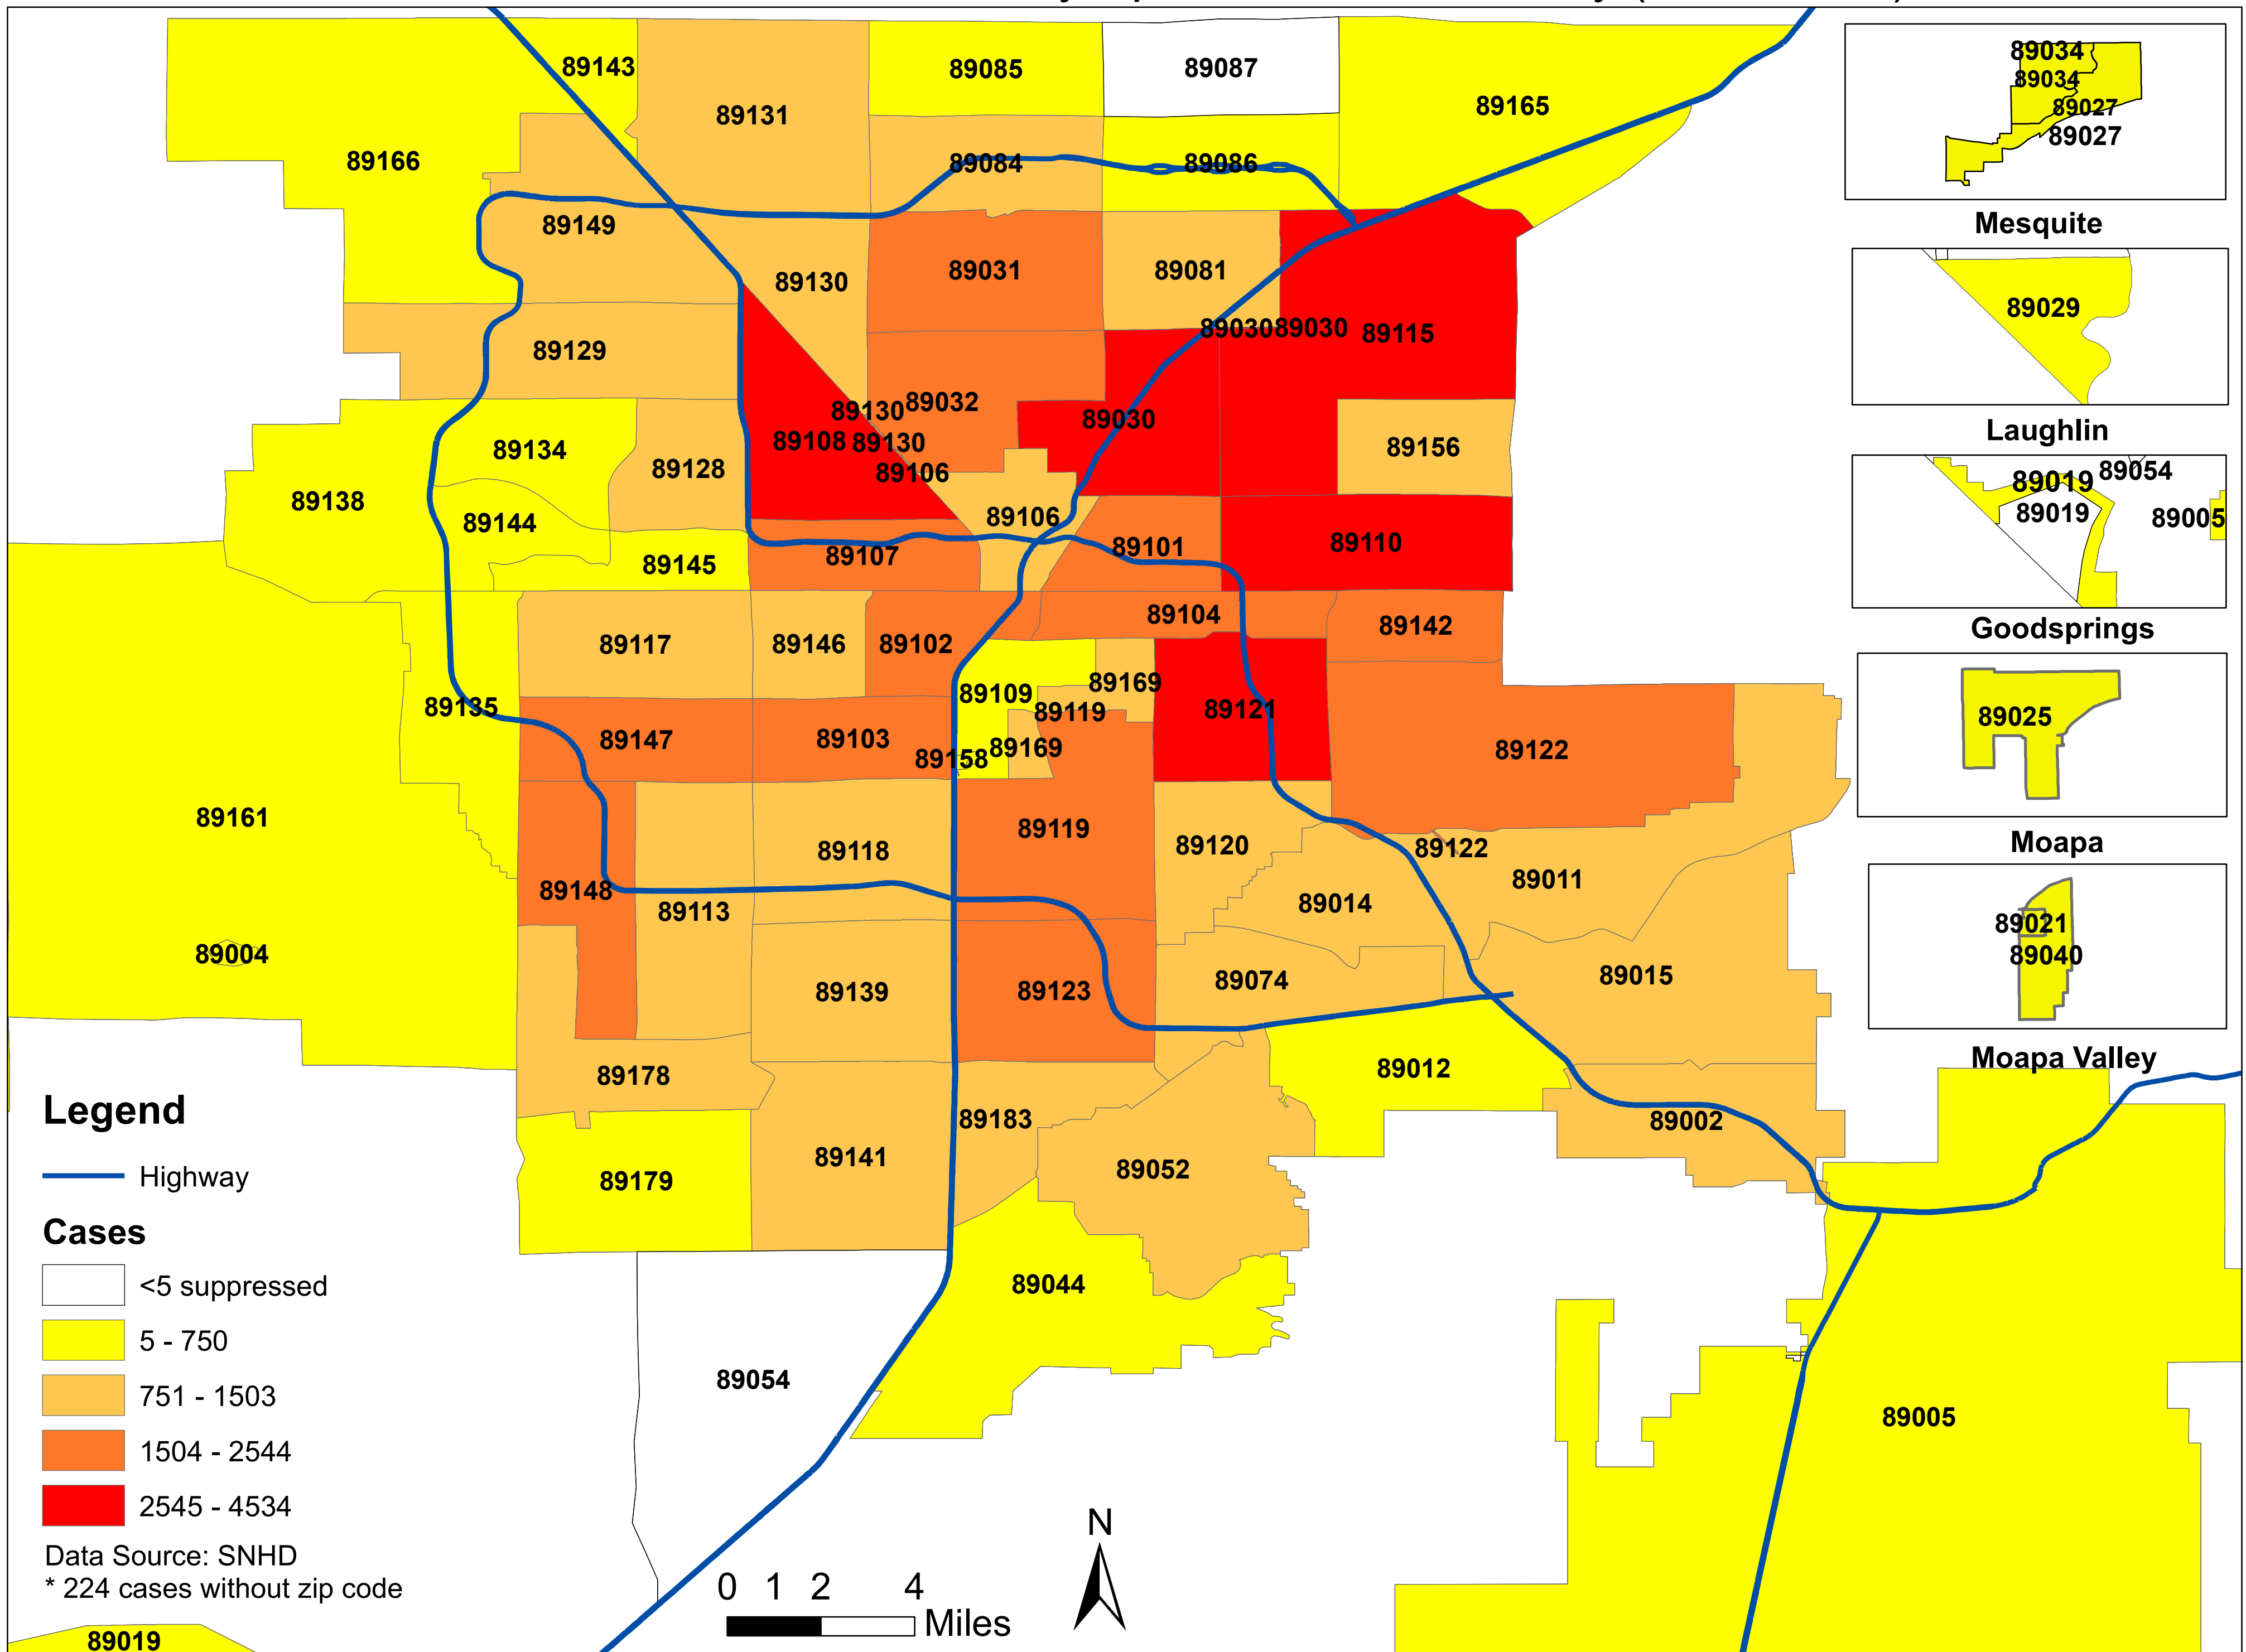

# Number of COVID-19 cases by zip code in Clark county (10.23.2020)

**Note: More than 5 cases reported from 89124**