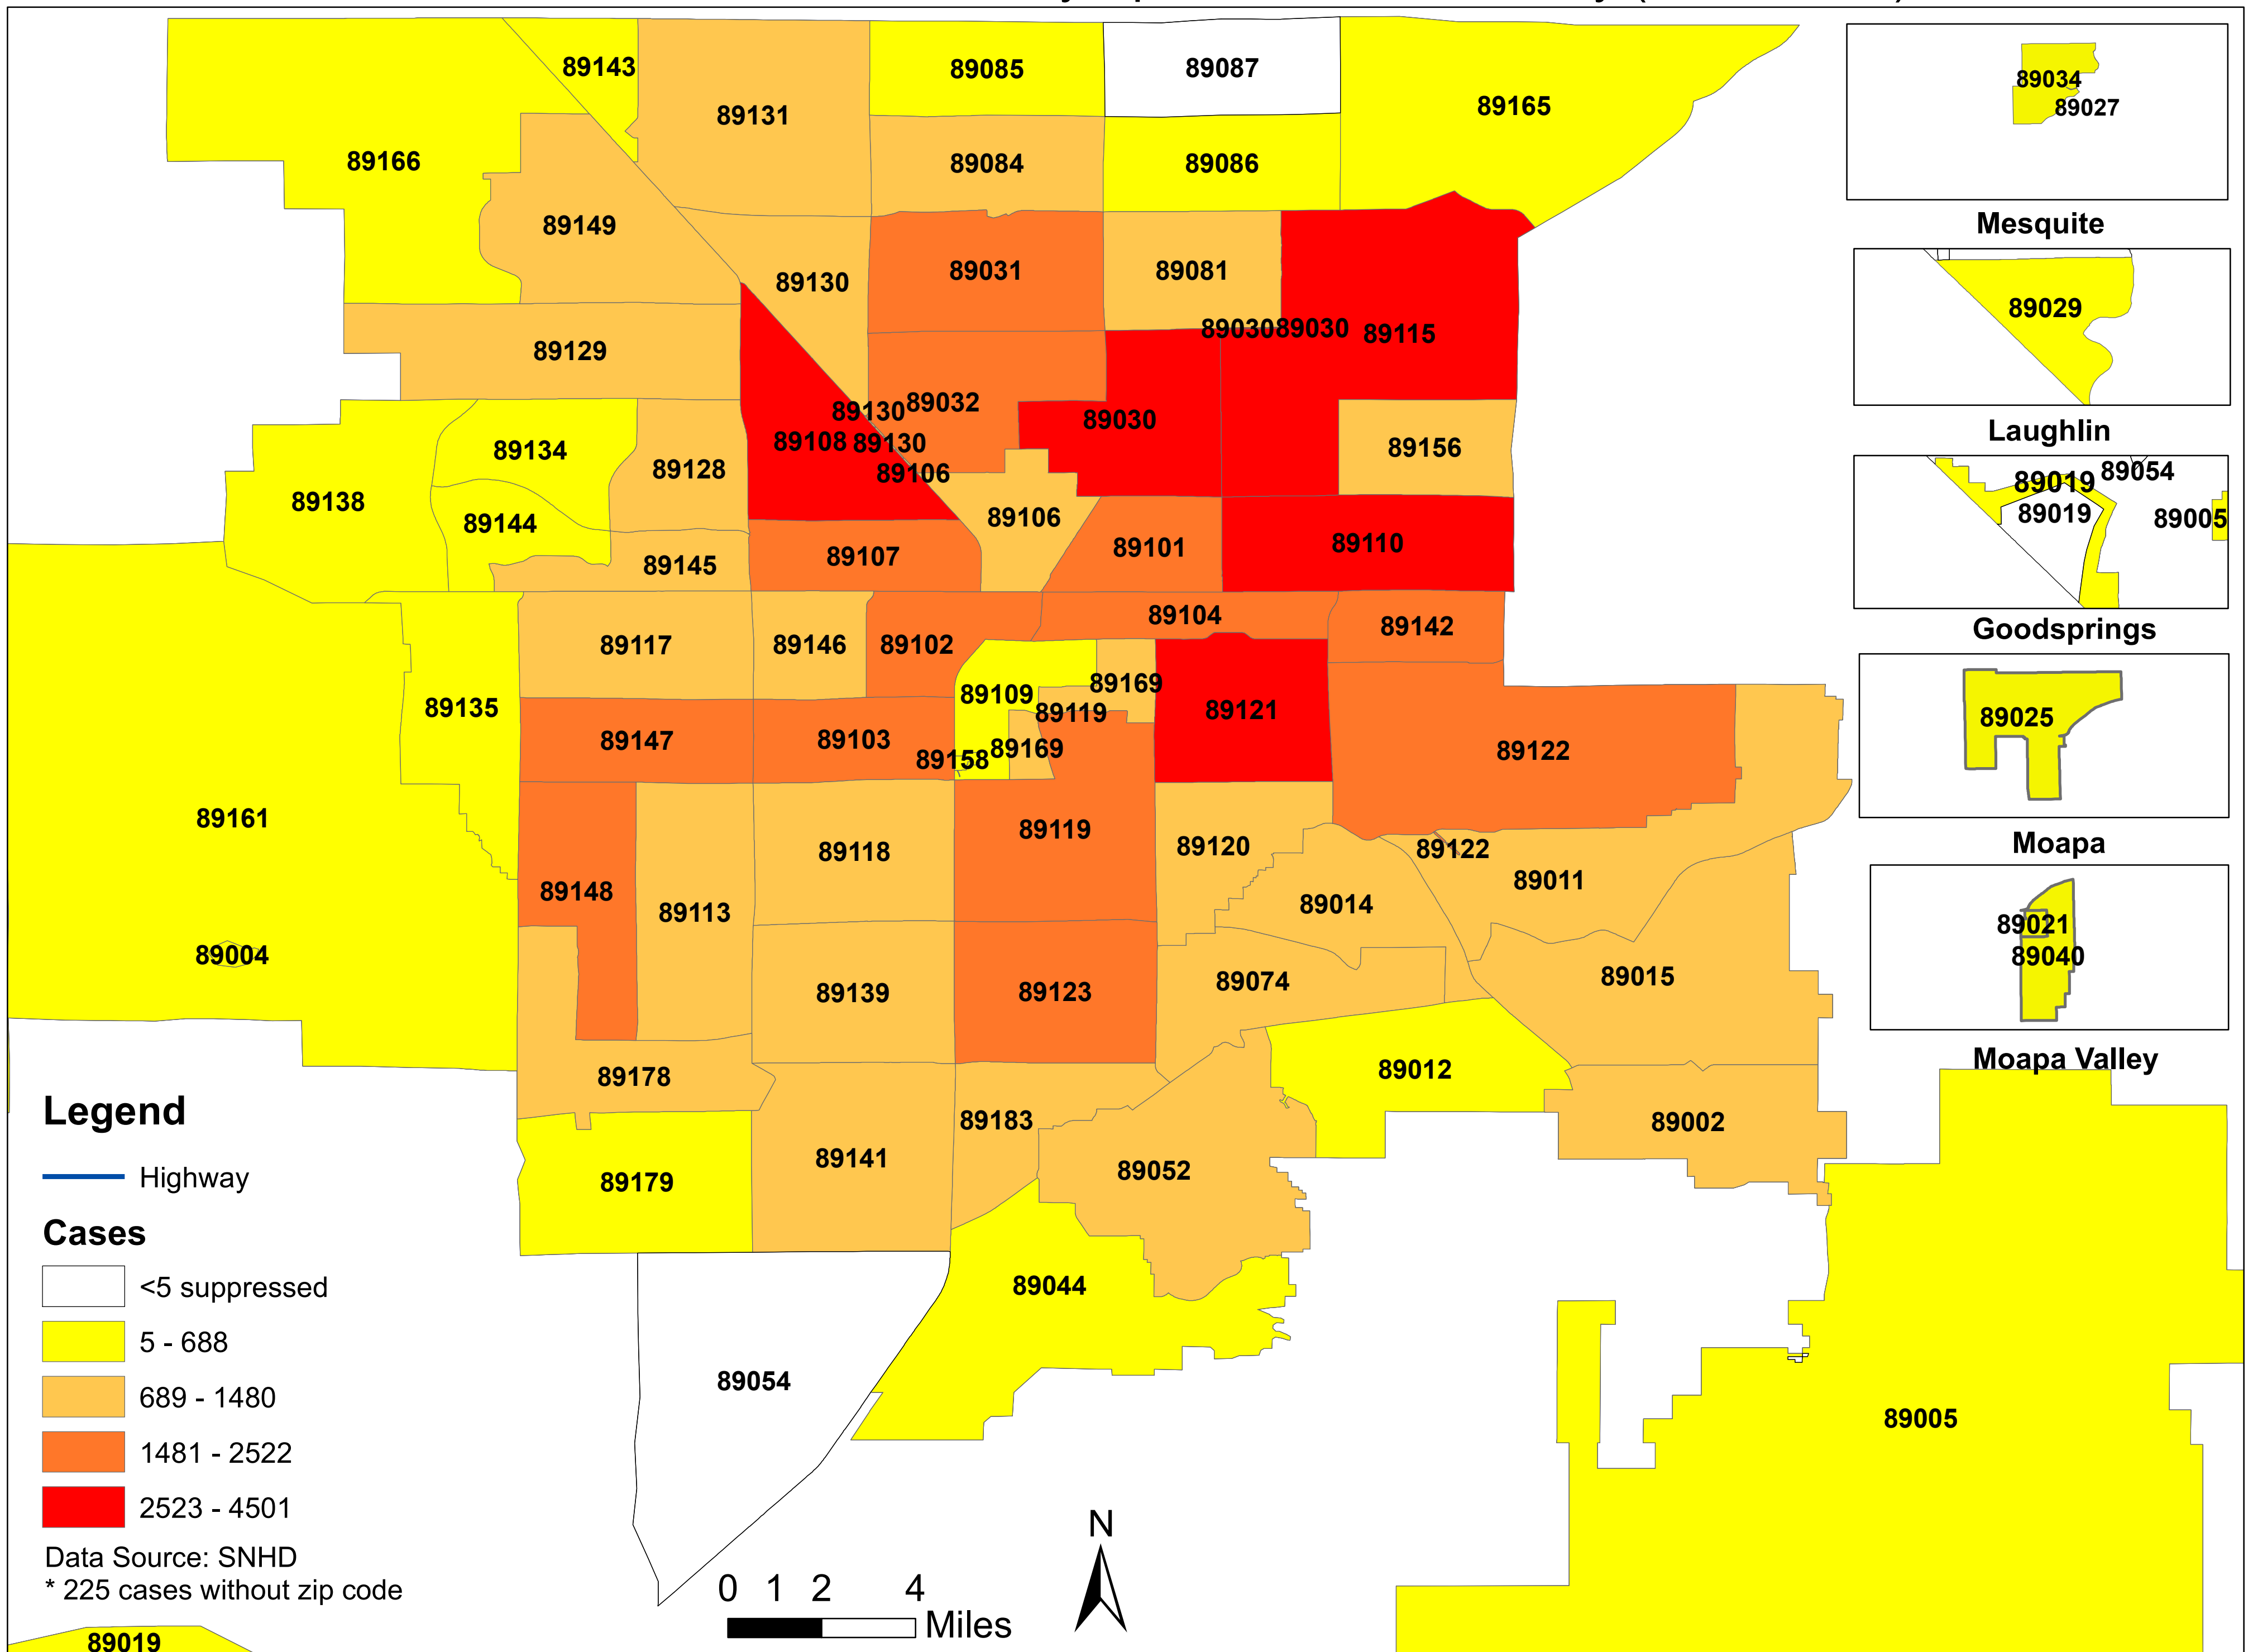

# Number of COVID-19 cases by zip code in Clark county (10.22.2020)

**Note: More than 5 cases reported from 89124**