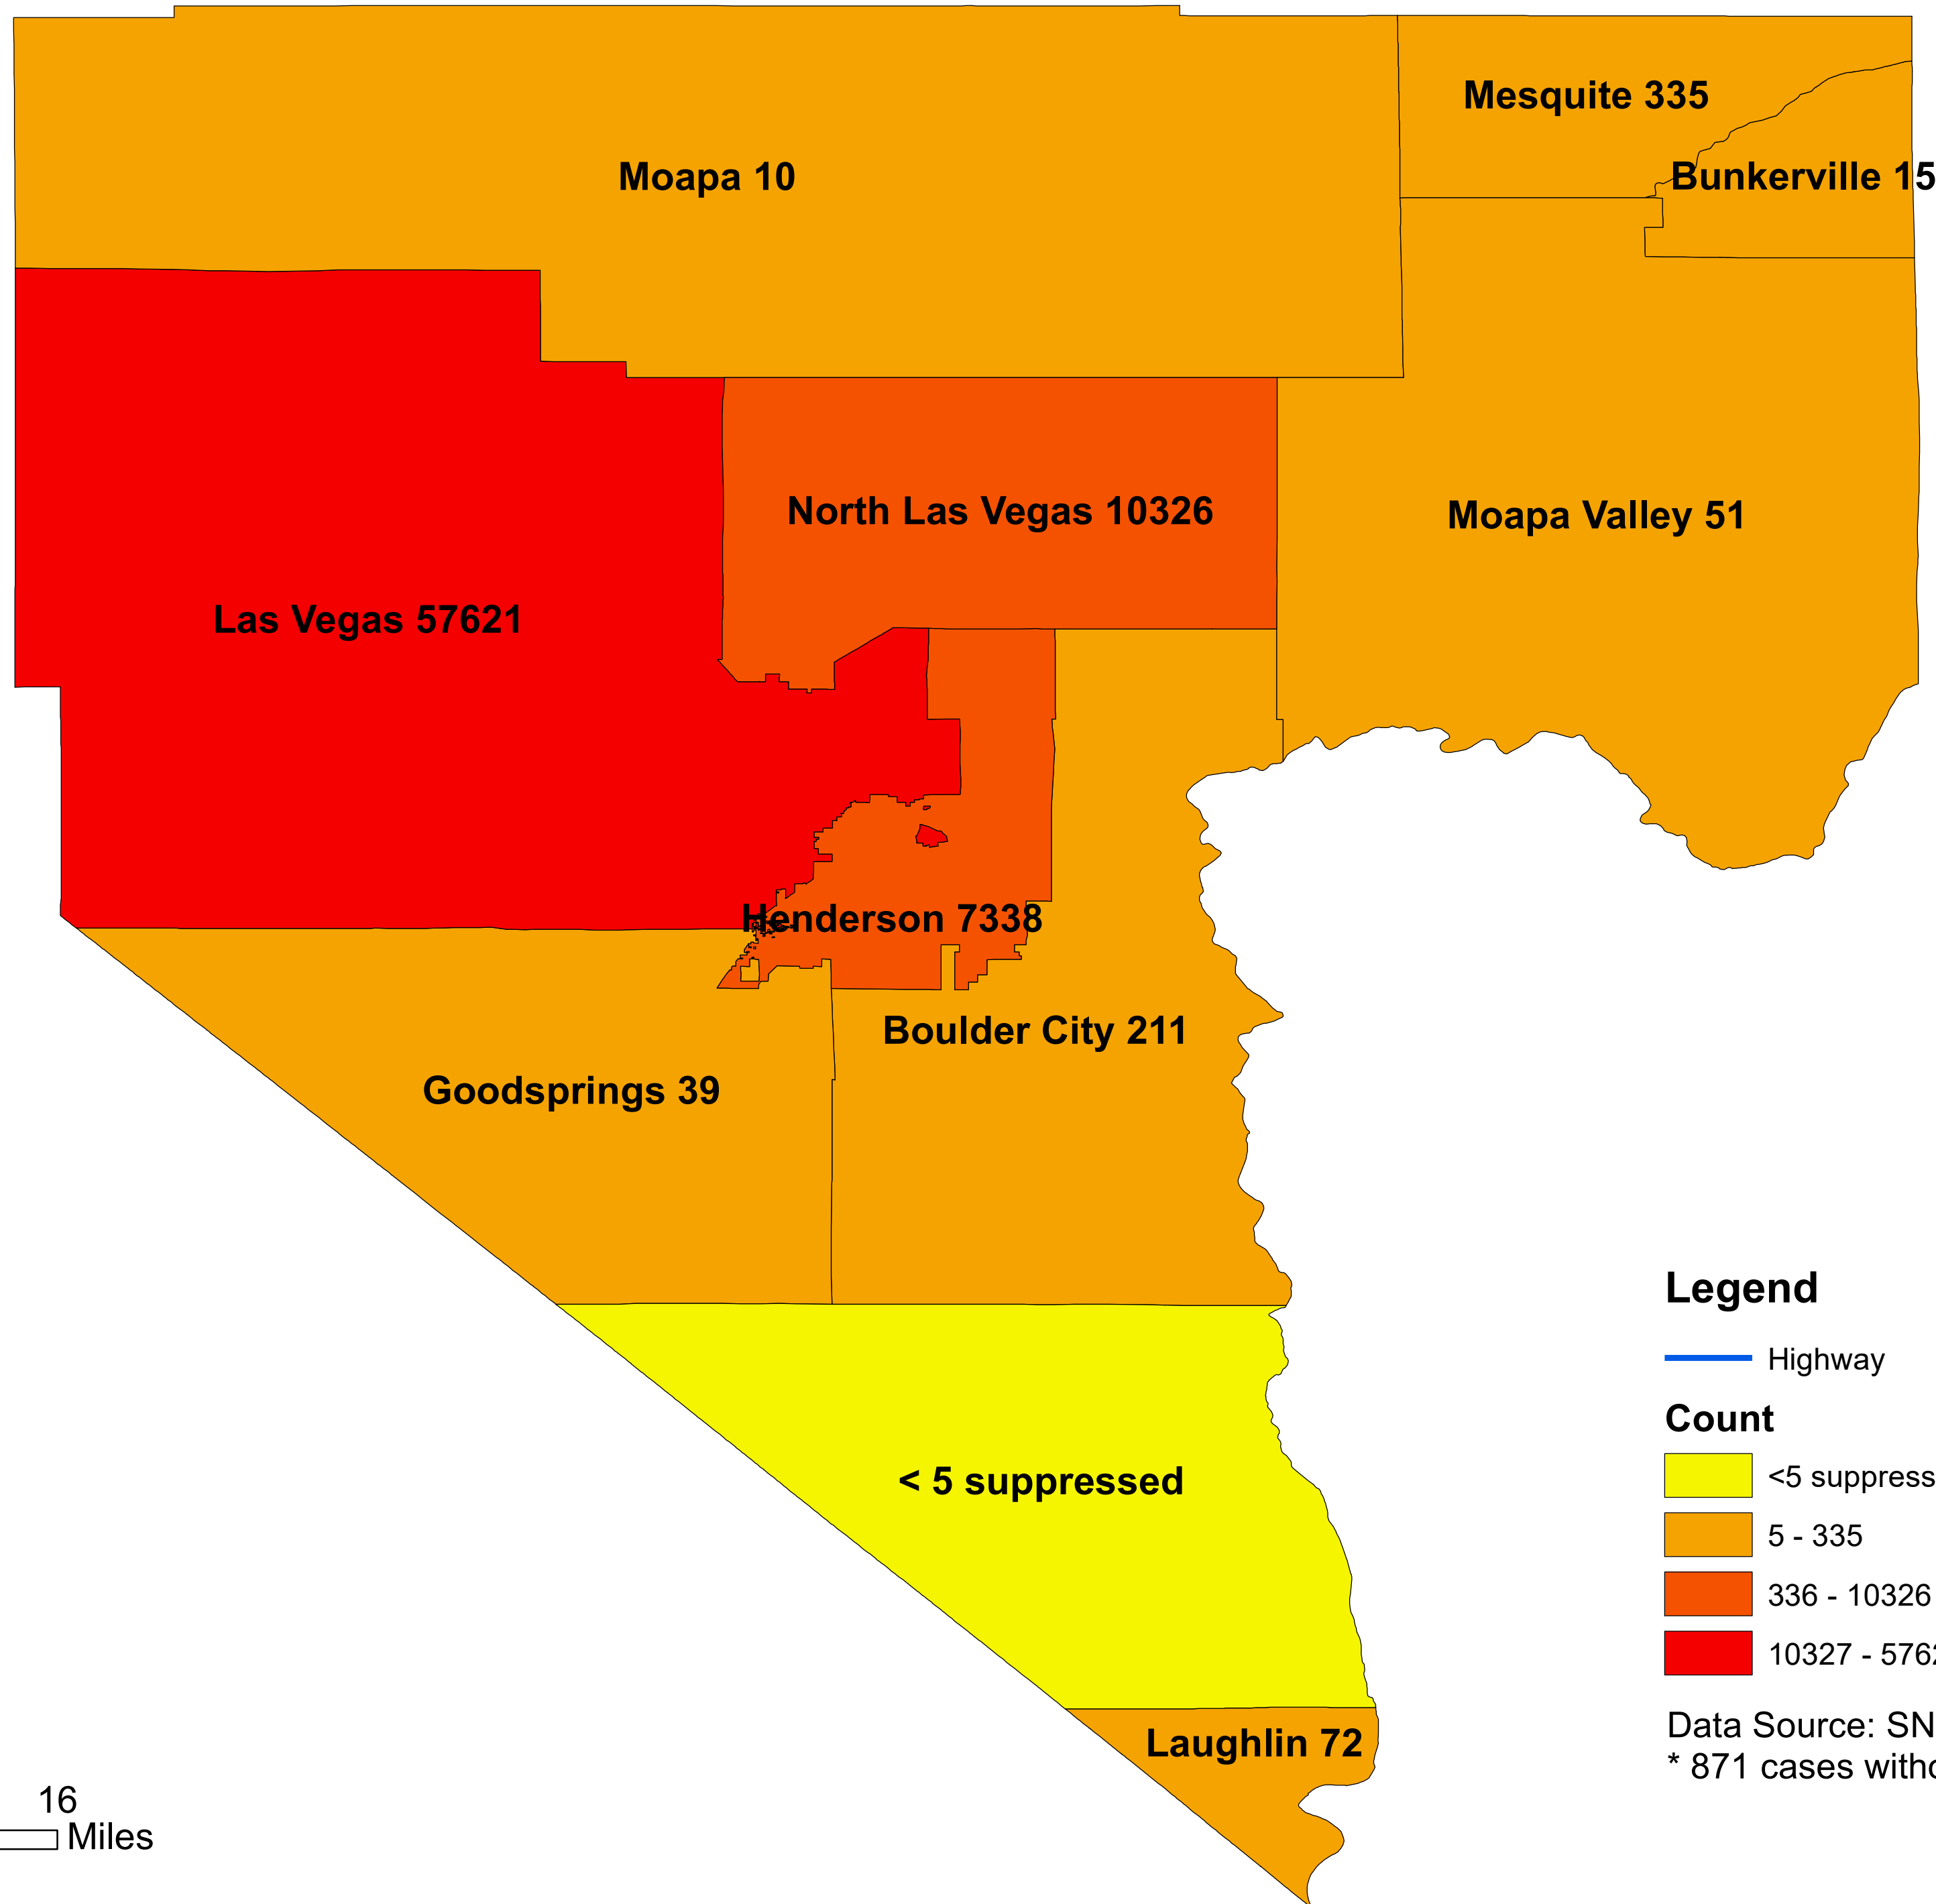

Number of COVID-19 cases by city in Clark county (10.22.2020)

Legend

— Highway

Count

<5 suppressed

5 - 335

336 - 10326

10327 - 57621

Data Source: SNHD

* 871 cases without city information

0 4 8 16
Miles